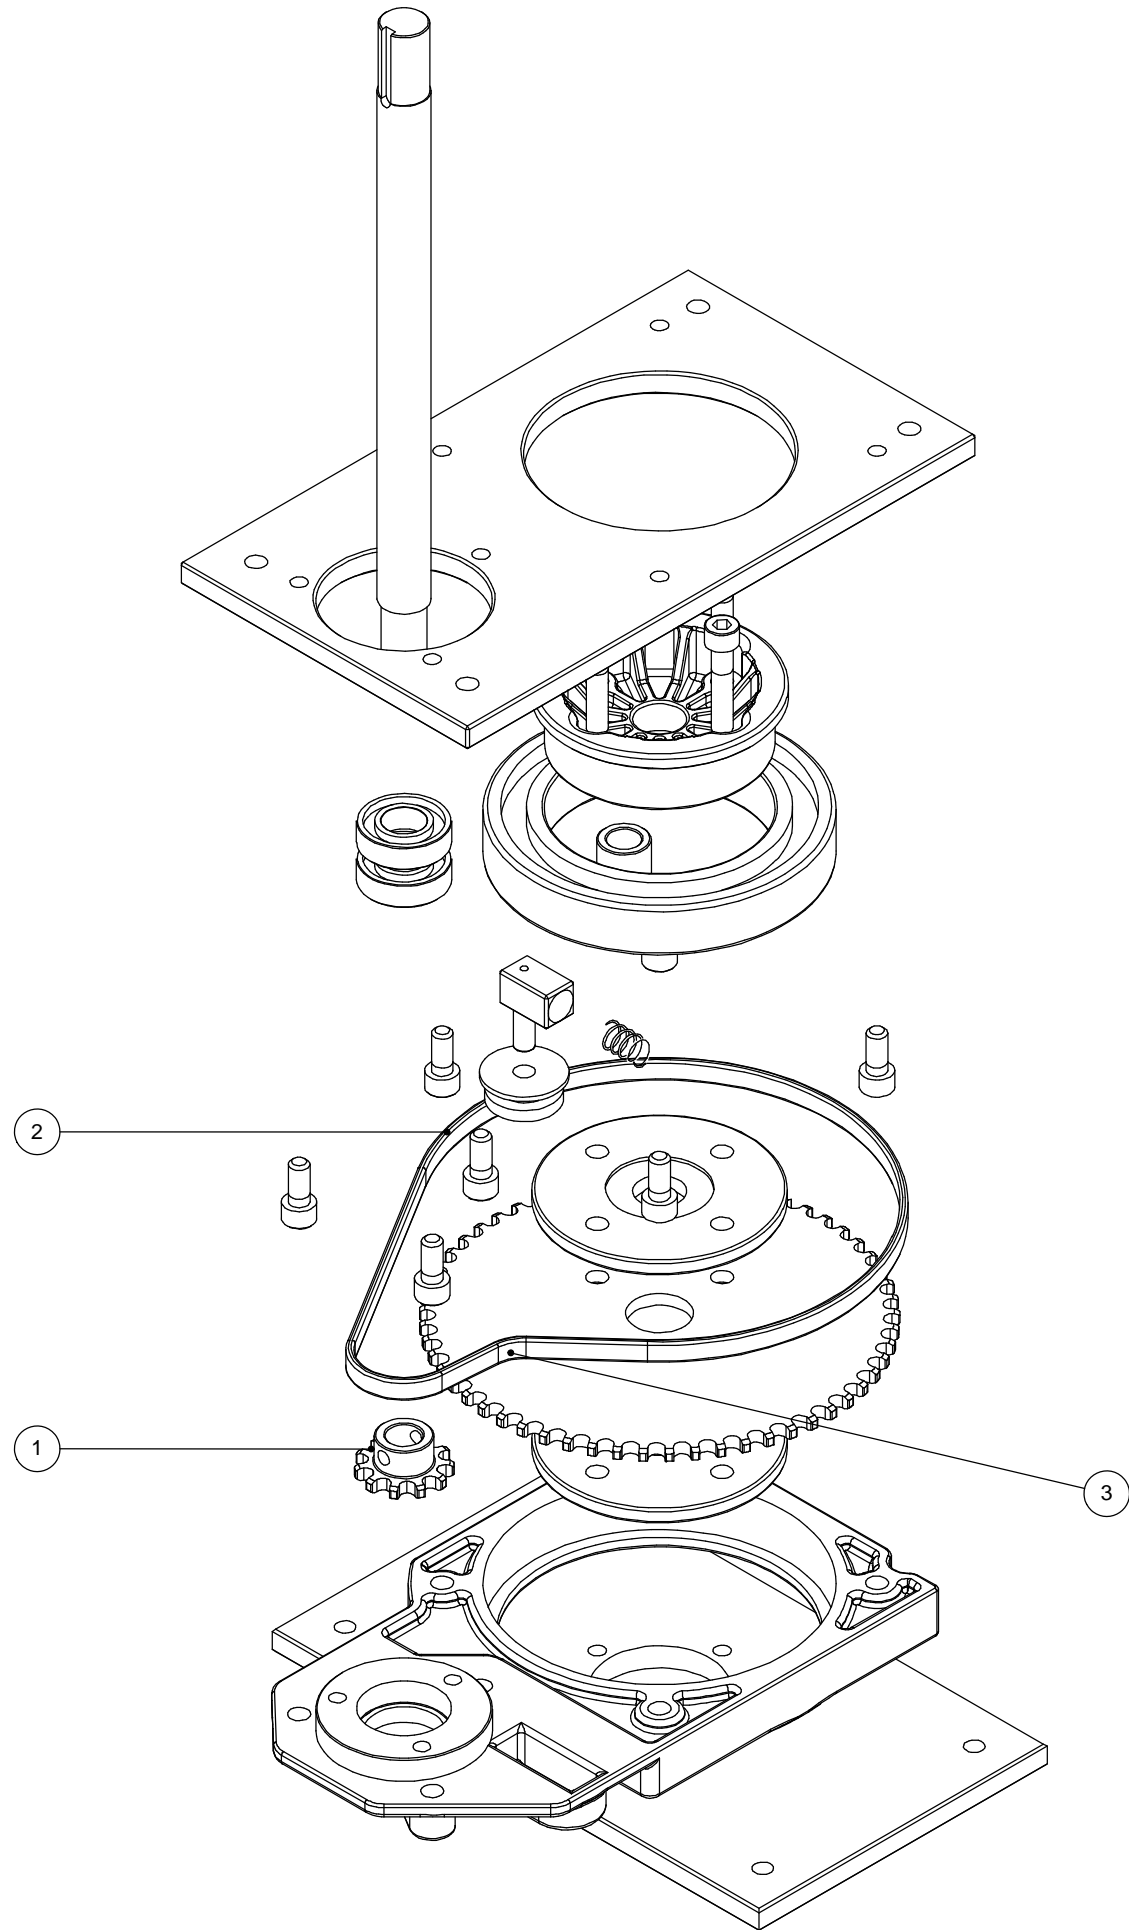

Numatic International Spare Parts

Model No: Vario Motor Wheel Gearbox Assembly

234605
DRAWING: EXP-1033 ISS:A01
03/09/2008

NB: FOR WIRING SEE DRAWING: WD-0359

Numatic International Spare Parts

Model No: Vario Motor Wheel Gearbox Assembly

POS:	ITEM NO:	DESCRIPTION:	COMMENTS:
1	208151	PINION	
2	205152	STEERING CHAIN	
3	208153	STEERING CHAIN MASTER LINK	