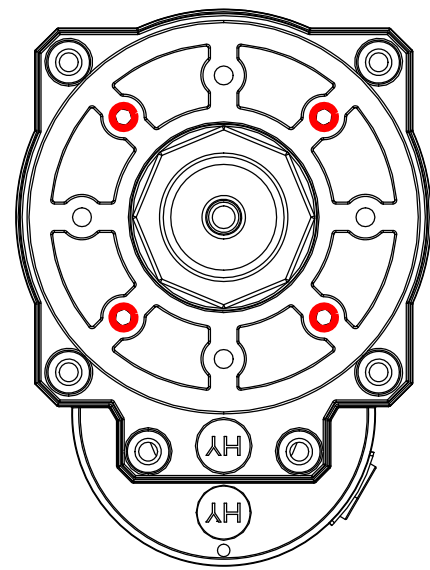

**Numatic International Spare Parts**

**Model No:** BRUSH MOTOR SUB ASSEMBLY

911807

DRAWING: DRW-32517 ISS:A07

23/05/2022

GRUB SCREWS LOCATION

**Numatic International Spare Parts**

**Model No:** BRUSH MOTOR SUB ASSEMBLY

ITEM:	PART No:	DESCRIPTION	COMMENTS	QTY.
1	910623	HENGYE HC80B09 36V DC DIGITAL MOTOR		1
2	910739	CSD420 CHUCK	ALTERNATIVE ITEM NUMBERS: 914556, 914563, 914618	1
3	911808	SLOTTED SPRING PIN - SPIROL SLTP 4. X 12. D K ISO 8752		2
4	913375	M6 X 25 A2 S/ST HEX SKT SET CUP PT DI		4
5	915418	Silicone O-Ring, 21.82mm Bore		1