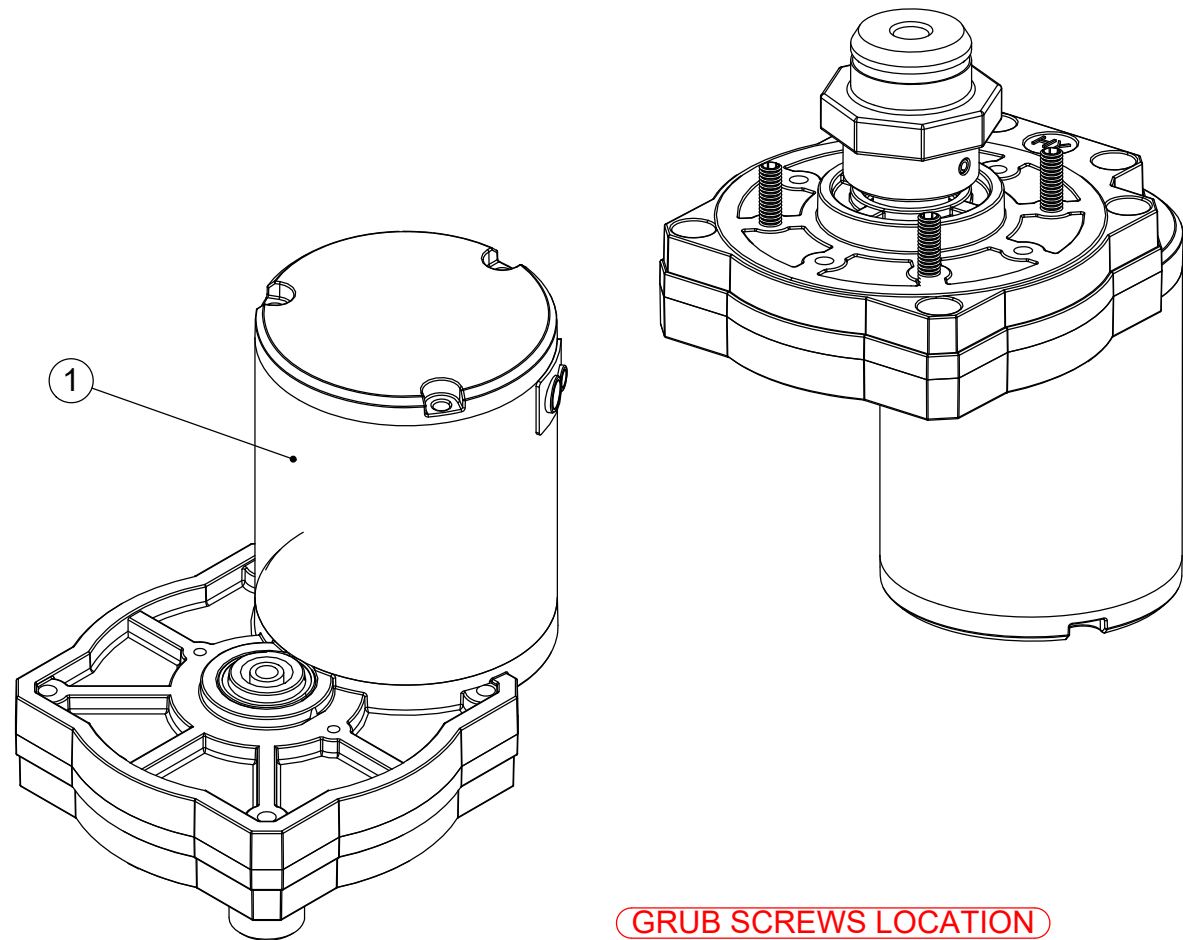

**Numatic International Spare Parts**

**Model No:** BRUSH MOTOR SUB ASSEMBLY

911807

DRAWING: DRW-32517 ISS:A07

23/05/2022

GRUB SCREWS LOCATION

**Numatic International Spare Parts**

**Model No:** BRUSH MOTOR SUB ASSEMBLY

ITEM:	PART No:	DESCRIPTION	COMMENTS	QTY.
1	910623	HENGYE HC80B09 36V DC DIGITAL MOTOR		1
2	910739	CSD420 CHUCK	ALTERNATIVE ITEM NUMBERS: 914556, 914563, 914618	1
3	911808	SLOTTED SPRING PIN - SPIROL SLTP 4. X 12. D K ISO 8752		2
4	913375	M6 X 25 A2 S/ST HEX SKT SET CUP PT DI		4
5	915418	Silicone O-Ring, 21.82mm Bore		1