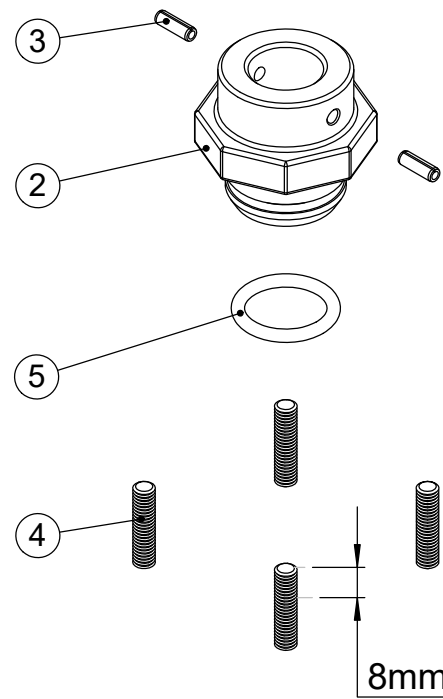

**Numatic International Spare Parts**

**Model No:** BRUSH MOTOR SUB ASSEMBLY

911807

DRAWING: DRW-32517 ISS:A07

23/05/2022

GRUB SCREWS LOCATION

**Numatic International Spare Parts**

**Model No:** BRUSH MOTOR SUB ASSEMBLY

ITEM:	PART No:	DESCRIPTION	COMMENTS	QTY.
1	910623	HENGYE HC80B09 36V DC DIGITAL MOTOR		1
2	910739	CSD420 CHUCK	ALTERNATIVE ITEM NUMBERS: 914556, 914563, 914618	1
3	911808	SLOTTED SPRING PIN - SPIROL SLTP 4. X 12. D K ISO 8752		2
4	913375	M6 X 25 A2 S/ST HEX SKT SET CUP PT DI		4
5	915418	Silicone O-Ring, 21.82mm Bore		1