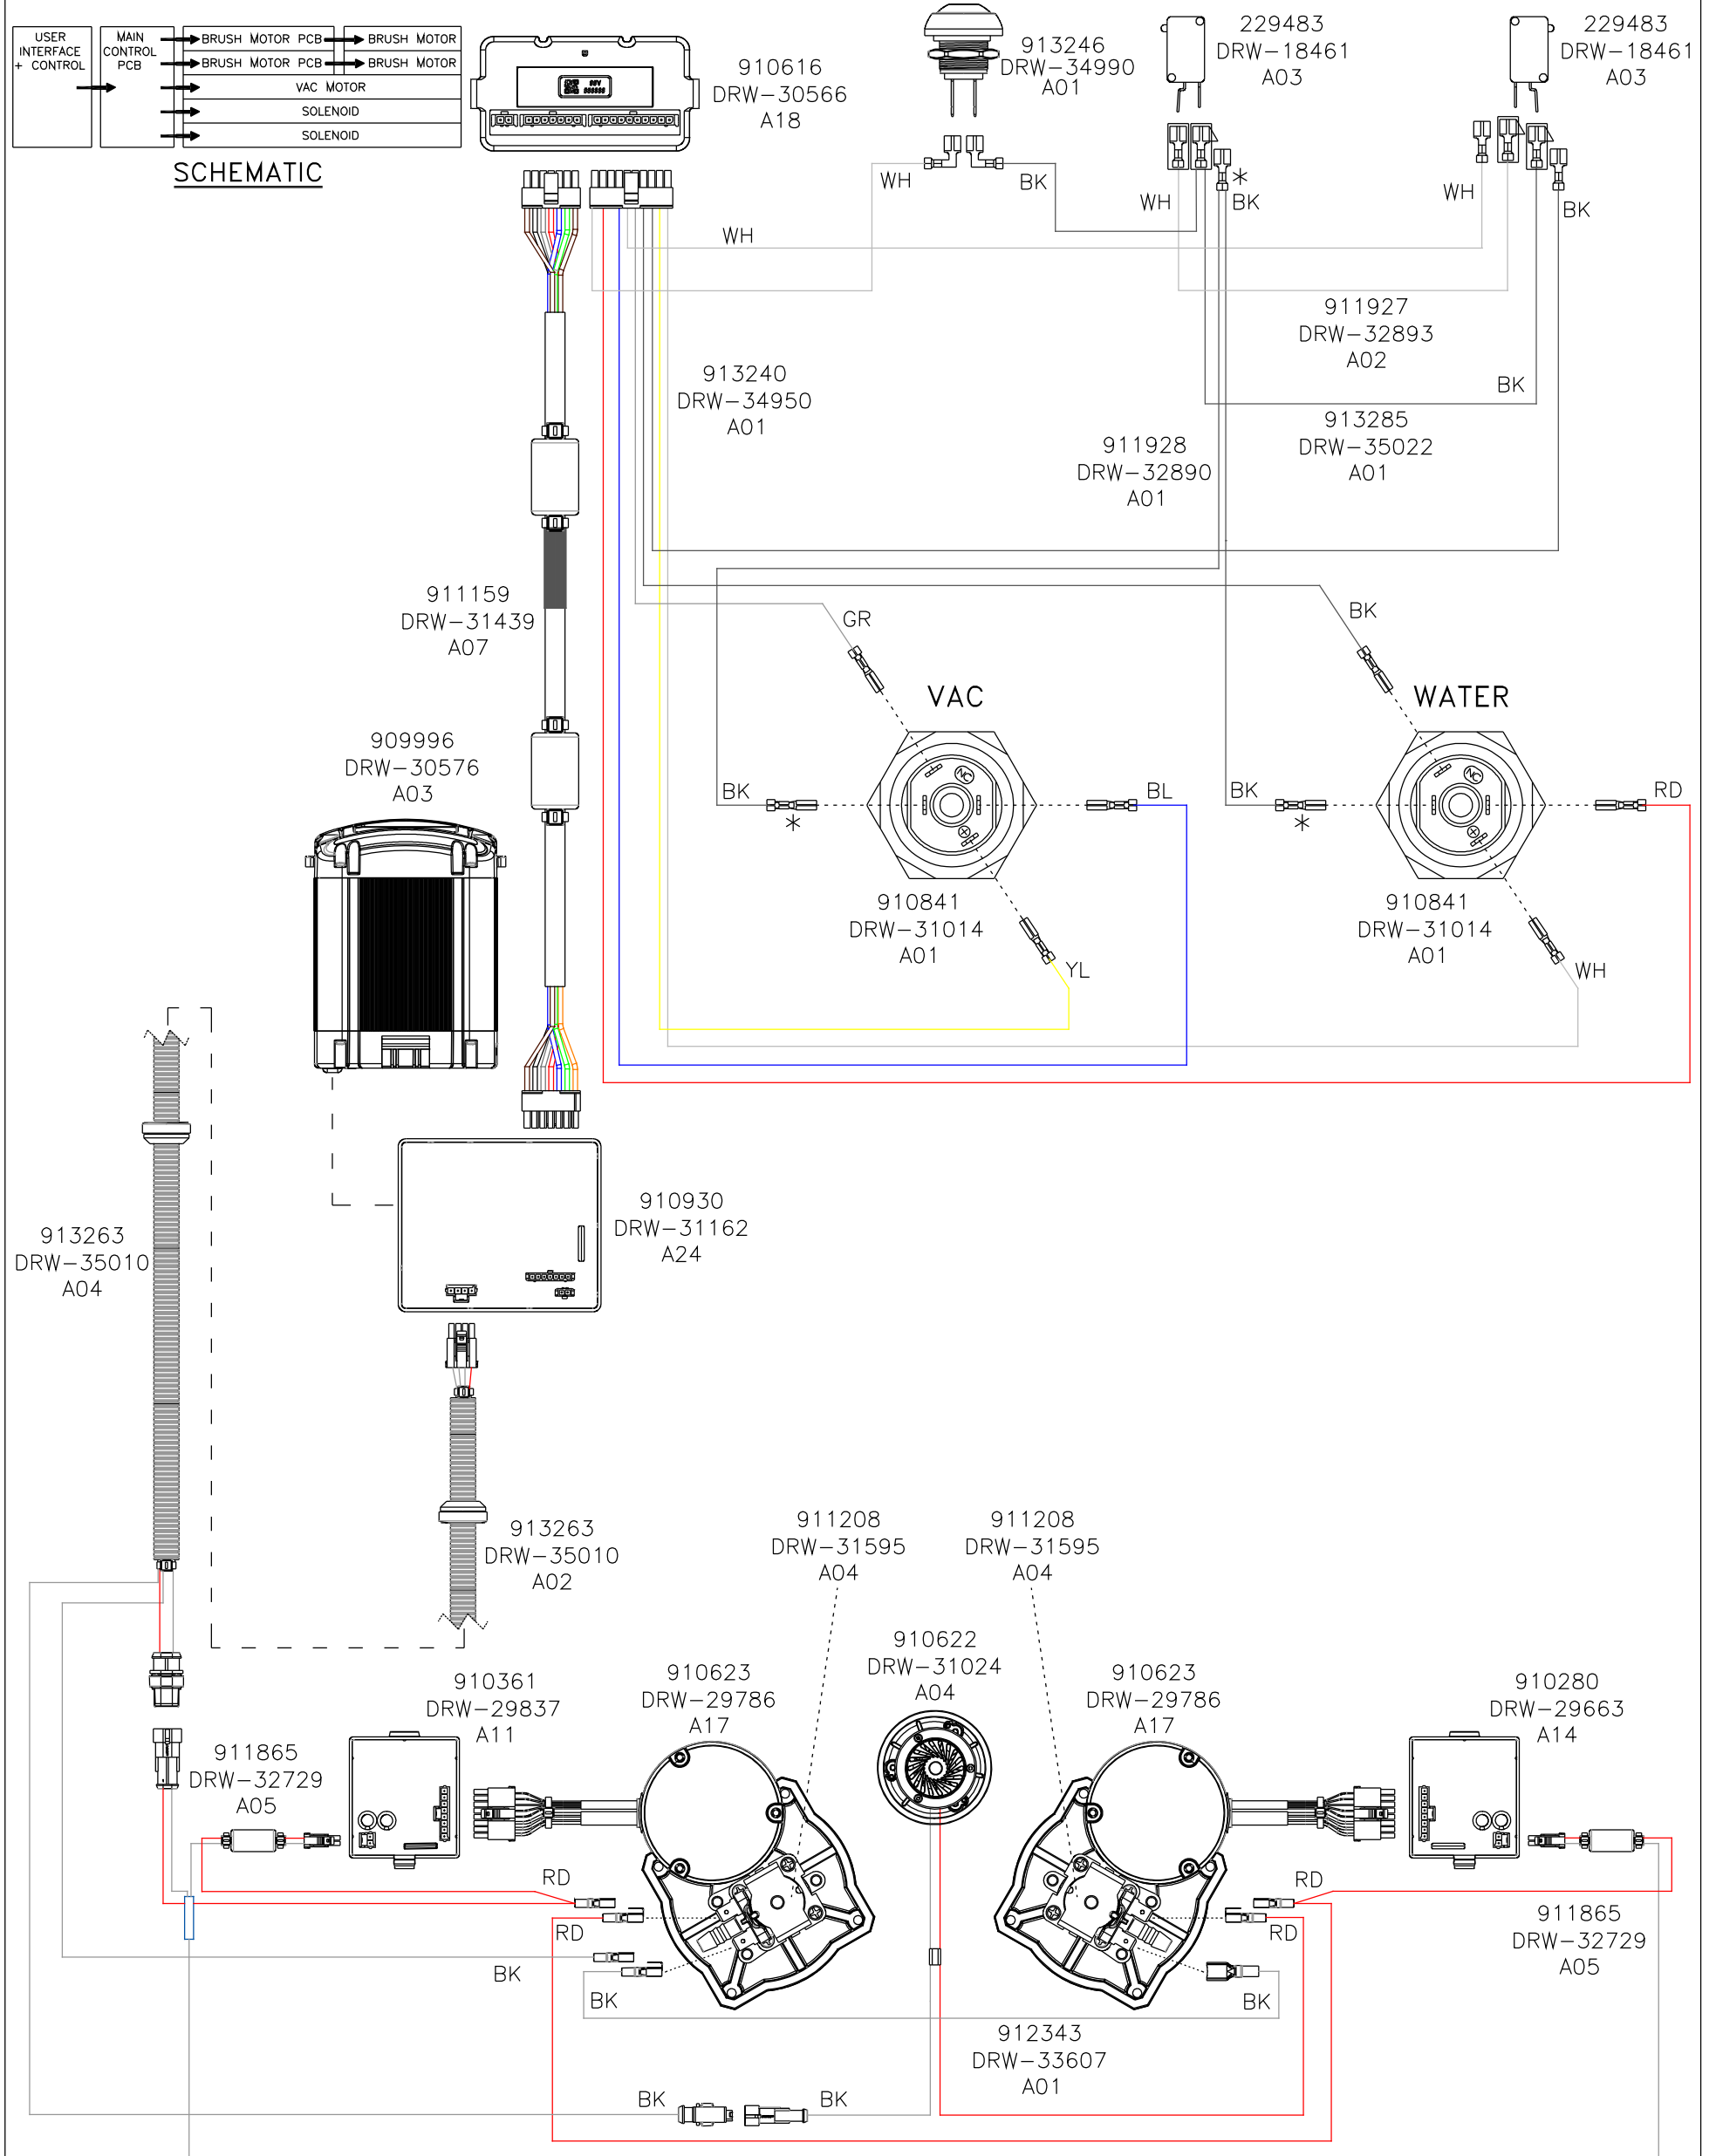

WIRING DIAGRAM

Comp. No
913230

DRG. No
DRW-34941

WIRING DIAGRAM.FLOORCARE.1S.BT.UNI.DC.BH.IBT

ISSUE	REVISION	DRAWN	APPD.	DATE
A09	REVISION OF CONTROL PCB 910930 NOW A24 REF PRJ001789	AM	AS	03/06/2021

WIRE COLOURS: RD=RED, BL=BLUE, BK=BLACK, GR=GREY, YL=YELLOW, WH=WHITE

* = BLACK WIRE FROM DOUBLE CRIMP