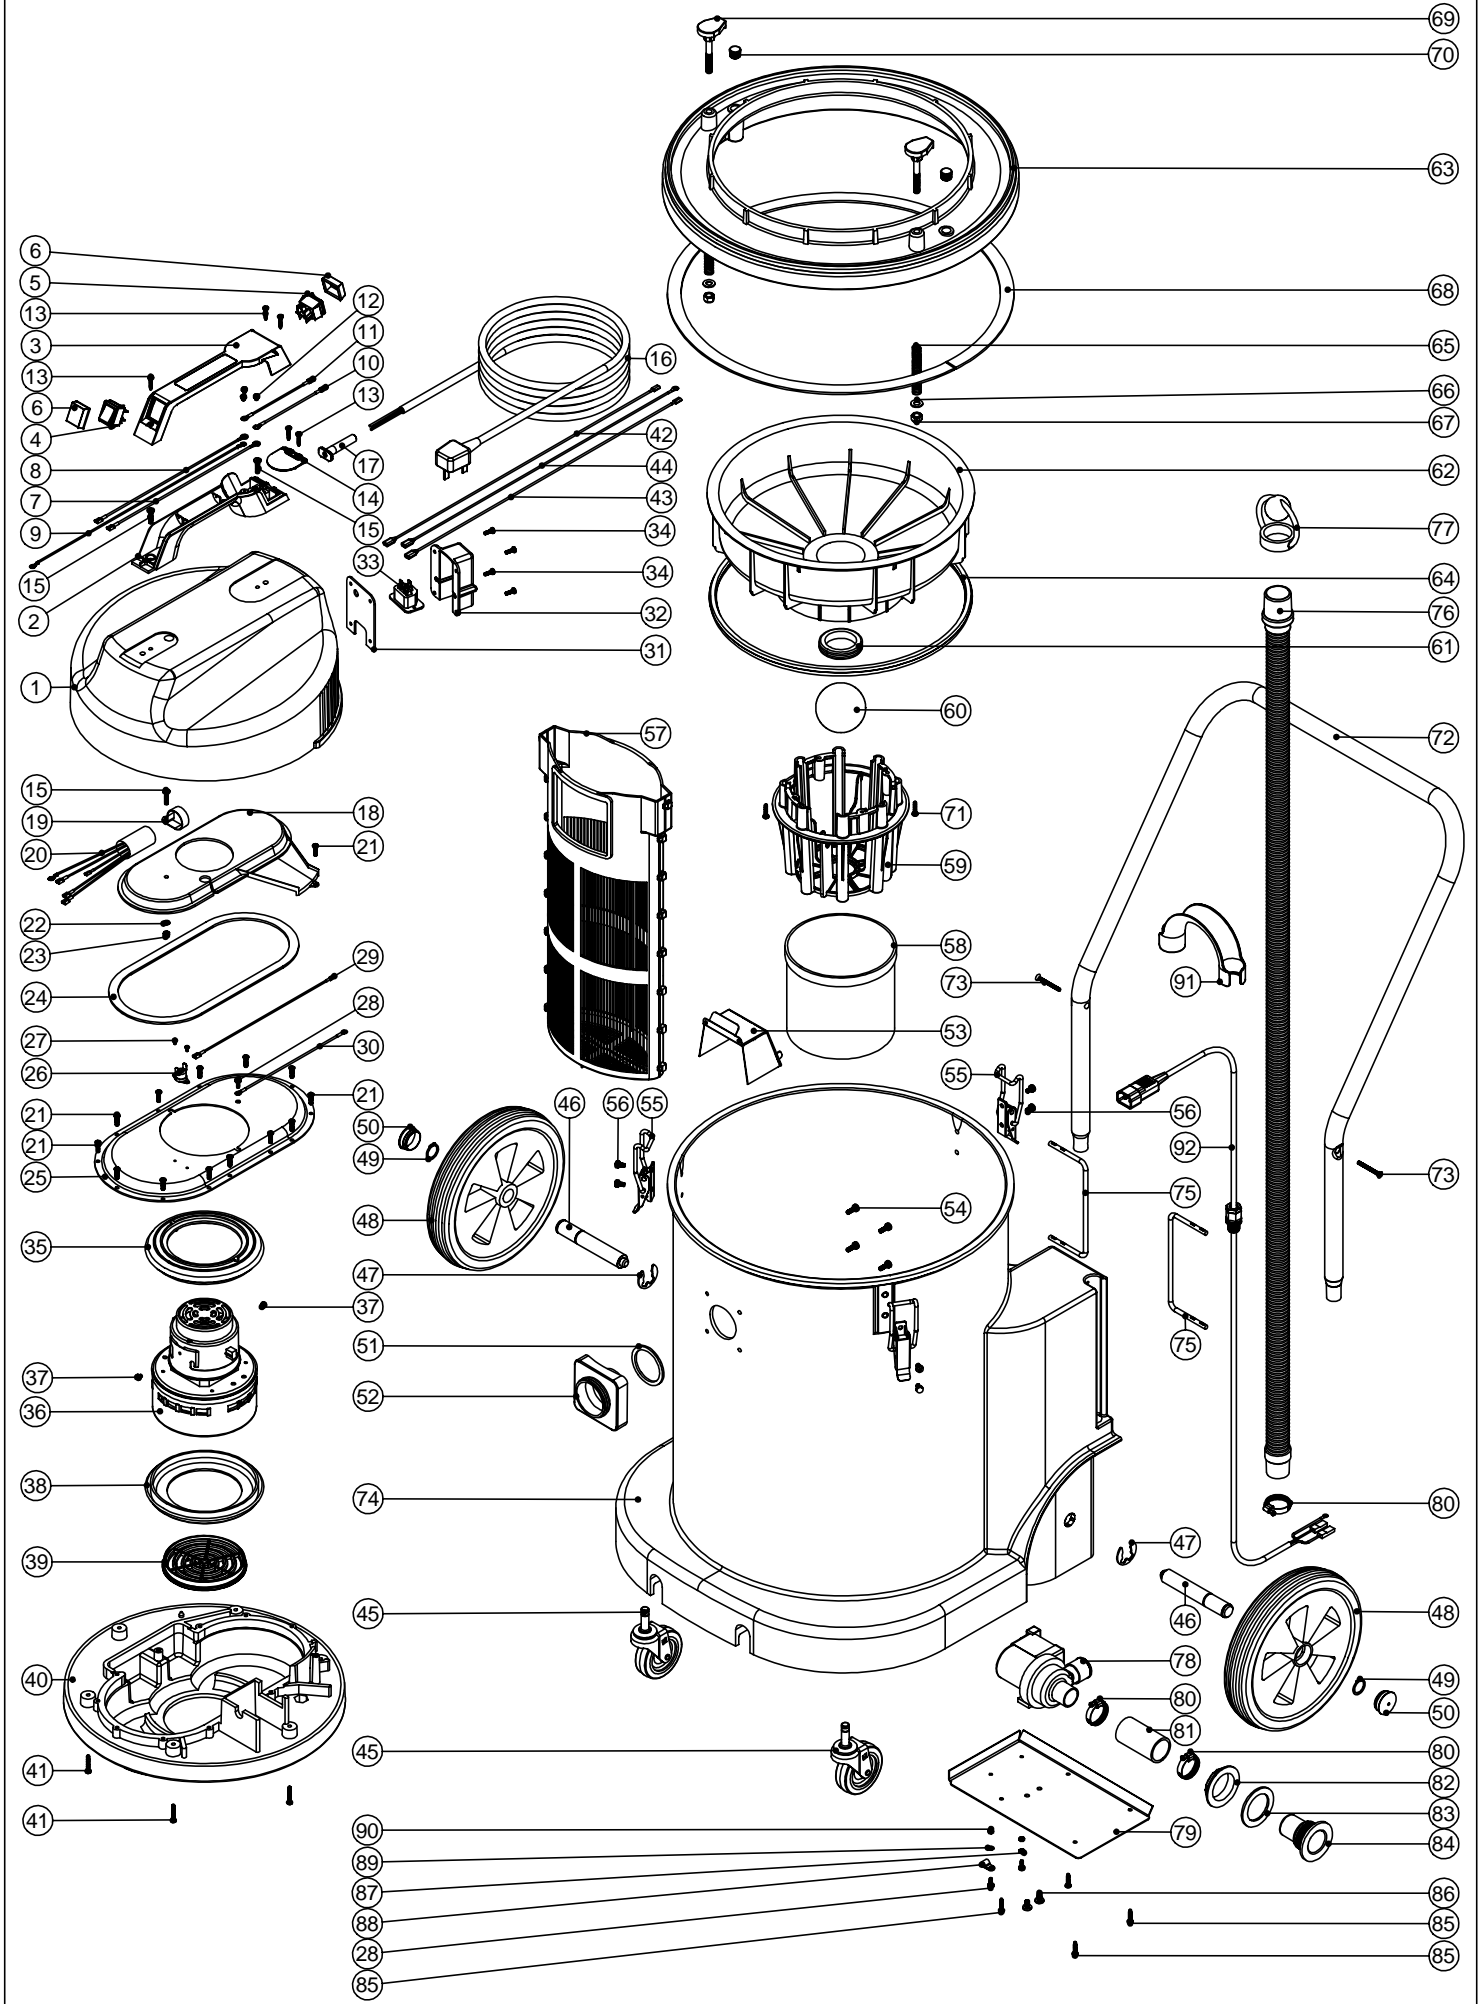

# Numatic International Spare Parts

Model No: WV1800PH (Pump Hose)

POS:	ITEM NO:	DESCRIPTION:	COMMENTS:
1	301092	PROCESSED HEAD TOP	
2	320007	HANDLE MOULDING	
3	206211	HANDLE COVER	
4	220843	BLUE ROCKER SWITCH	
5	220582	GREEN ROCKER SWITCH	
6	220238	SWITCH BOOT	
7	320003	200MM LONG BROWN LINK WIRE	
8	320183	200MM LONG BLUE LINK WIRE	
9	320093	400MM LONG GREEN/YELLOW LINK WIRE	
10	320090	100MM LONG BROWN LINK WIRE	
11	320325	100MM LONG BLUE LINK WIRE	
12	219090	M4 X 8MM LONG POZI PAN SEMS SCREW	
13	219107	NO6 X 5/8 INCH LONG POZI PAN PLASTITE SCREW	
14	220131	CABLE CLAMP	
15	219546	M5 X 20MM LONG POZI PAN SEMS SCREW	
16	220232	MAINS CABLE (3 WIRE / UK PLUG)	
	220253	MAINS CABLE (3 WIRE / CONTINENTAL PLUG)	
	220059	MAINS CABLE (3 WIRE / NO PLUG)	
	220222	MAINS CABLE (3 WIRE / SWISS PLUG)	
	220839	MAINS CABLE (3 WIRE / USAUG)	
	299039	MAINS CABLE (2 WIRE / AUSTRALIAN PLUG)	
	220468	MAINS CABLE (3 WIRE / SOUTH AFRICAN PLUG)	
17	220132	STRESS RELIEF SLEEVE	
18	301038	PROCESSED AIR SEPARATOR	
	225153	AIR SEPARATOR	
19	220288	30MM DIAMETER P-CLIP	
20	320198	SUPPRESSOR MODIFICATION	
21	219370	NO8 X 5/8 INCH LONG PLASTITE STAINLESS STEEL SCREW	
22	219003	M5 FORM A STEEL WASHER	
23	219076	M5 NYLON INSERT NUT	
24	202012	GASKET	
25	225062	TOP MOTOR HOUSING	
26	220532	THERMOSTAT	
27	219491	M5 X 3MM LONG POZI PAN TAPTITE SCREW	
28	219471	M4 X 12MM LONG POZI PAN SEMS SCREW	
29	320286	240MM LONG WHITE LINK WIRE	
30	320092	180MM LONG GREEN/YELLOW LINK WIRE	
31	202082	SOCKET COVER GASKET	
32	206511	SOCKET COVER	
33	229018	POWER TAKE OFF SOCKET	
34	219569	NO8 X 1/2 INCH LONG POZI PAN STAINLESS STEEL TAPTITE SCREW	
35	202003	TOP MOTOR GASKET	
36	205060	230V BP MOTOR	
	205062	110/120V BP MOTOR	
37	219566	M4 X 6MM LONG POZI PAN SCREW	
38	202005	MOTOR BOTTOM GASKET	
39	206010	FAN GUARD	
40	301047	PROCESSED BOTTOM MOTOR HOUSING	
41	219369	NO8 X 1 INCH LONG POZI PAN STAINLESS STEEL PLASTITE SCREW	
42	320427	520MM LONG BROWN LINK WIRE	
43	320428	520MM LONG BLUE LINK WIRE	
44	320429	500MM LONG GREEN/YELLOW LINK WIRE	
45	204060	3 INCH CASTOR	
46	206452	STUB AXLE	
47	219306	E-CLIP	
48	204028	10 INCH WHEEL	
49	219308	CIRCLIP	
50	206131	BLACK PLASTIC CAP	
51	202027	HOSE FLANGE GASKET	
52	214001	DIE CAST FLANGE	
53	303482	WATER DEFLECTOR	
54	219045	M5 X 16MM LONG POZI PAN SEMS SCREW	
55	206135	TOGGLE FASTENER	
56	219047	M5 X 10MM LONG POZI PAN SEMS SCREW	
57	207110	FILTER ASSEMBLY	
58	207073	GAUZE FILTER	
59	225130	MOULDED FLOAT CAGE	
60	206026	POLYPROP BALL	
61	220235	FLOAT GROMMET	
62	225101	FLOAT MOULDING	
63	226021	BOTTOM PLATE MOULDING	
64	202036	FLOAT MOULD EXTRUSION SEAL	
65	219418	COMPRESSION SPRING	
66	219010	M8 FORM A WASHER	
67	219078	M8 NYLON INSERT NUT	
68	212024	INSEAL	
69	206242	HOKED KNOB	
70	206243	RIBBED TUBE INSERT	
71	219568	NO8 X 3/4 INCH LONG POZI PAN STAINLESS STEEL SCREW	
72	402100	BLACK HANDLE	
73	219316	NO10 X 43MM LONG POZI PAN COUNTER SUNK PLASTITE SCREW	
74	300227	WV/D1800PH GREY PROCESSED DRUM	
	300228	WV/D1800PH RED PROCESSED DRUM	
	300229	WV/D1800PH BLUE PROCESSED DRUM	
	300230	WV/D1800PH GREEN PROCESSED DRUM	
	300231	WV/D1800PH YELLOW PROCESSED DRUM	
75	302098	HOSE BRACKET	
76	213038	DUMP HOSE	
77	206111	HOSE CLOSURE	
78	216300	230V 50HZ PUMP FITTED WITH 31/32MM HEAD	
79	303484	PUMP COVER	
80	219674	30/40MM DIAMETER STAINLESS STEEL JUBILEE CLIP	
81	303490	PVC TUBE CUT TO LENGTH (70MM)	
82	206116	BLACK NUT	
83	219310	RUBBER WASHER	
84	206228	DRAIN HOSE CONNECTOR	
85	219041	NO8 X 3/4 INCH LONG POZI PAN SCREW	
86	219214	M6 X 10MM LONG POZI PAN SCREW	
87	219075	M4 FULL NUT	
88	226050	CABLE CLAMP (WHITE P CLIP)	
89	219206	M4 FORM A WASHER	
90	219083	M4 NYLON INSERT NUT	
91	206512	HOSE HOOK	
92	320767	STRAIGHT 3 PIN PLUG	