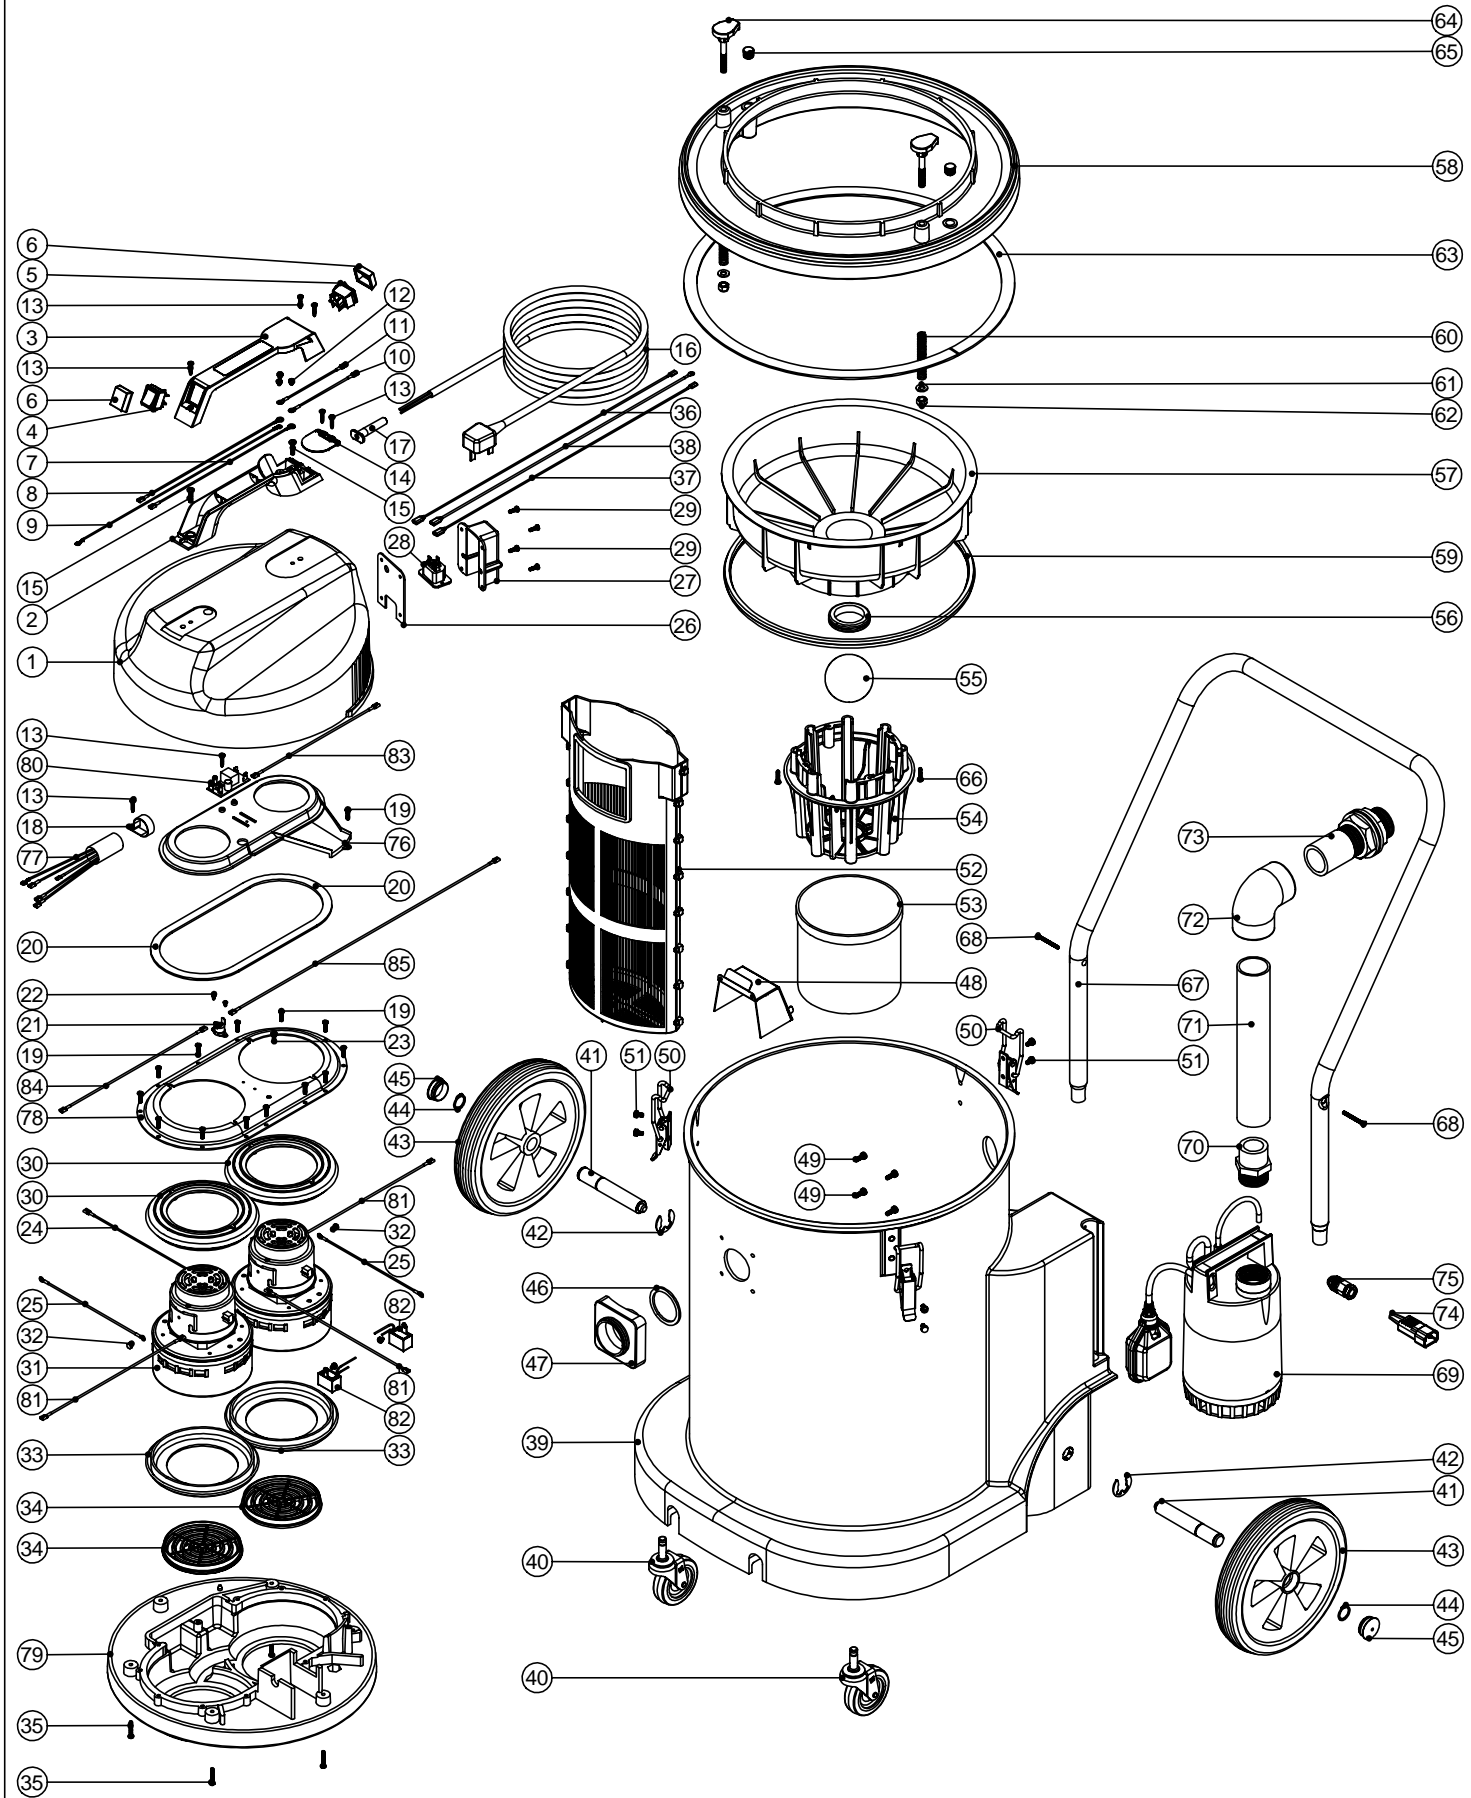

Numatic International Spare Parts
Model No: WVD1802AP (Automatic Pump)

234101
DRAWING: EXP532 ISS:A01
10/09/2001

Numatic International Spare Parts
Model No: WVD1802AP (Automatic Pump)