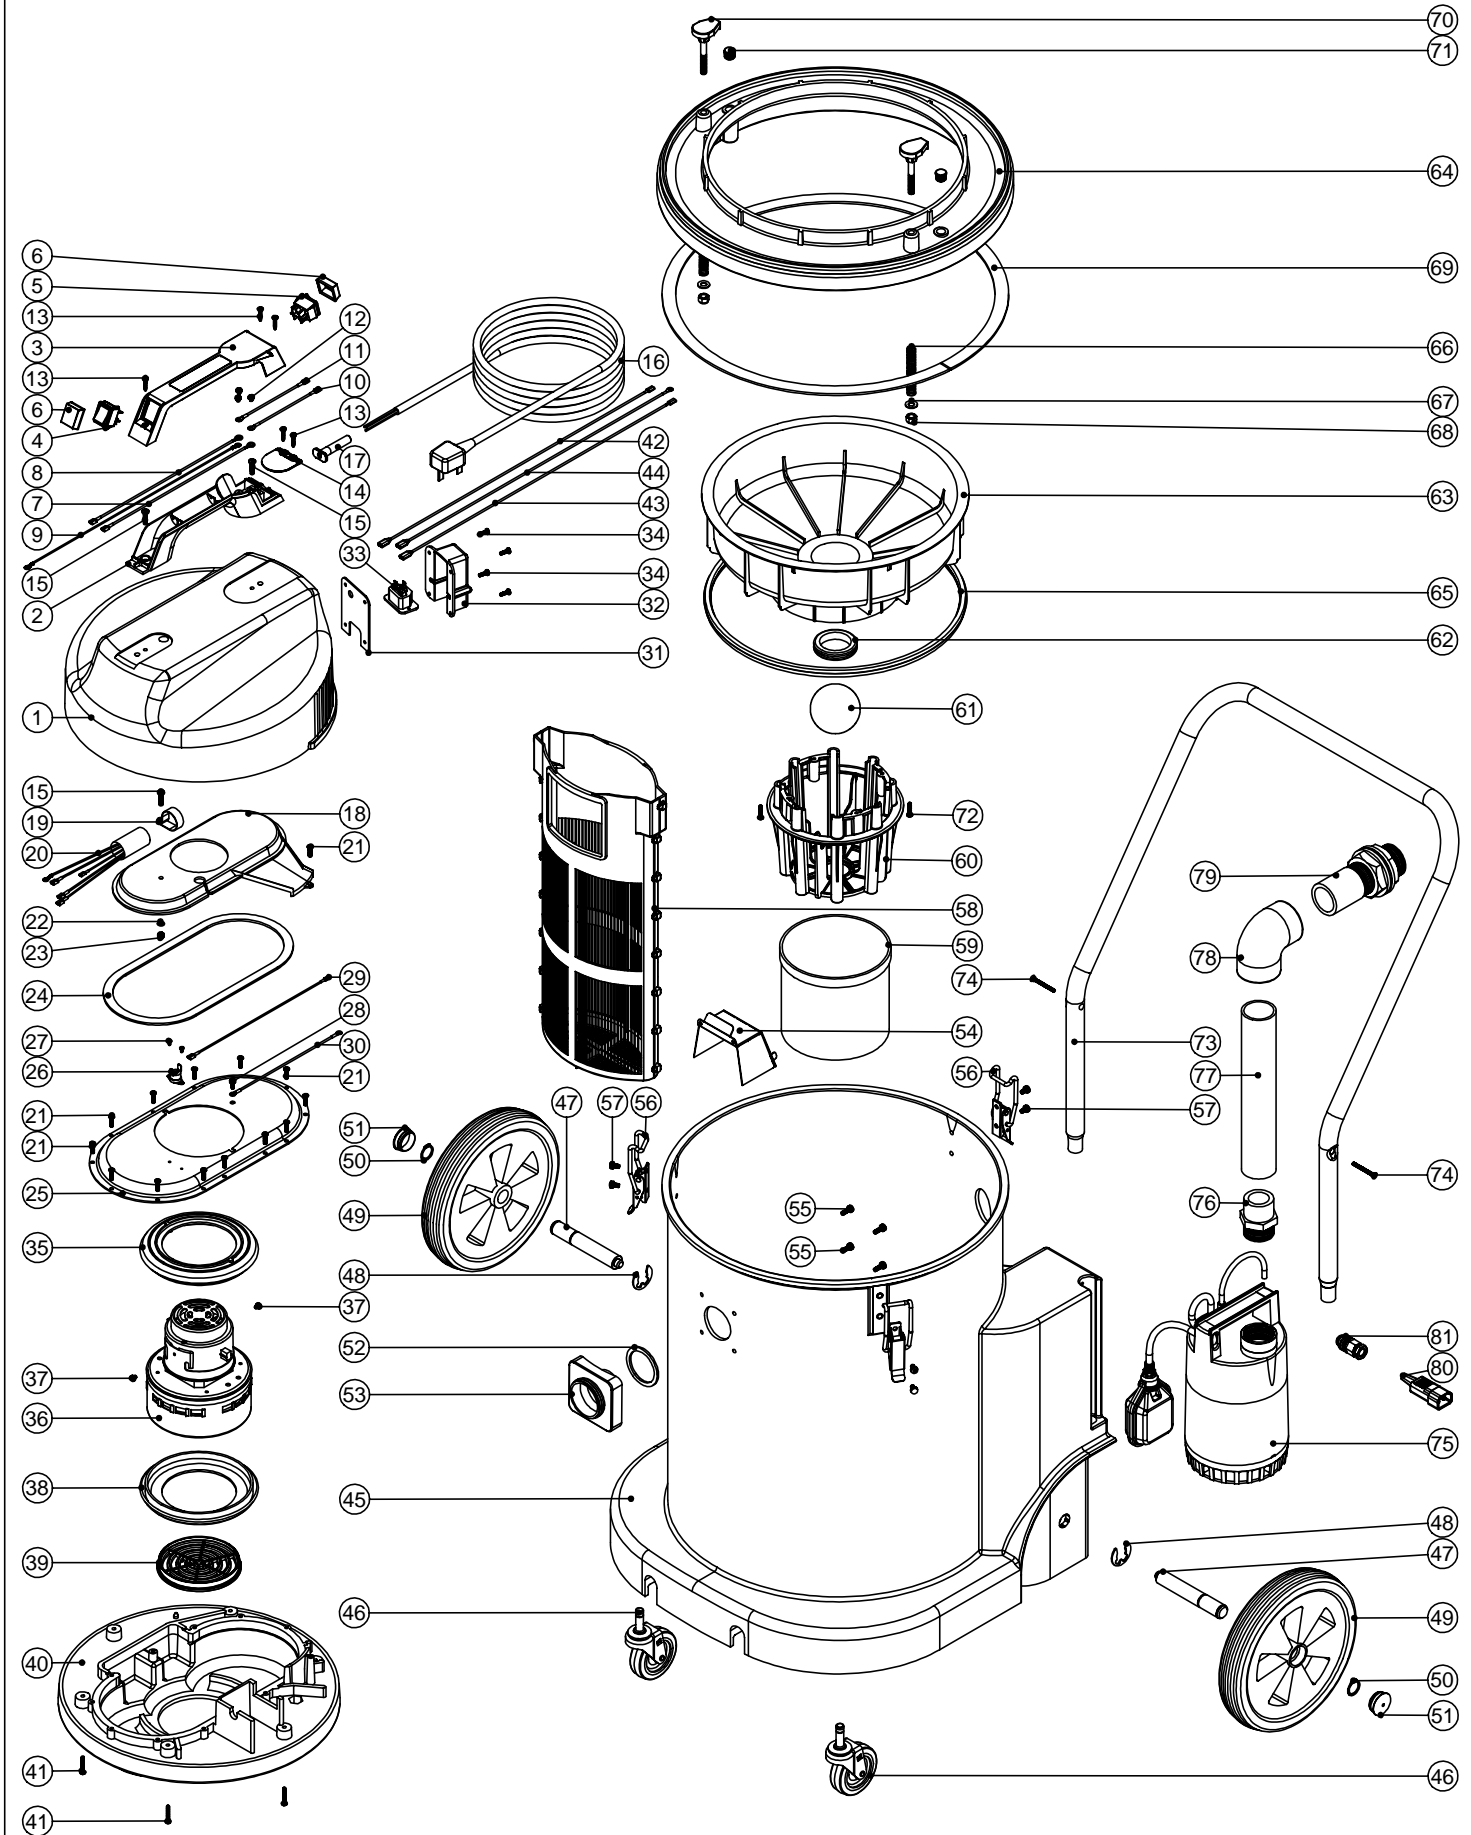

# Numatic International Spare Parts

Model No: WV1800AP (Automatic Pump)

POS.	ITEM NO.	DESCRIPTION:	COMMENTS:
1	301092	PROCESSED HEAD TOP	
2	320007	HANDLE MOULDING	
3	206211	HANDLE COVER	
4	220843	BLUE ROCKER SWITCH	
5	220582	GREEN ROCKER SWITCH	
6	220238	SWITCH BOOT	
7	320003	200MM LONG BROWN LINK WIRE	
8	320183	200MM LONG BLUE LINK WIRE	
9	320093	400MM LONG GREEN/YELLOW LINK WIRE	
10	320090	100MM LONG BROWN LINK WIRE	
11	320325	100MM LONG BLUE LINK WIRE	
12	219090	M4 X 8MM LONG POZI PAN SEMS SCREW	
13	219107	No6 X 5/8 INCH LONG POZI PAN PLASTITE SCREW	
14	220131	CABLE CLAMP	
15	219546	M5 X 20MM LONG POZI PAN SEMS SCREW	
16	220232	MAINS CABLE (3 WIRE/UK PLUG)	
	220253	MAINS CABLE (3 WIRE / CONTINENTAL PLUG)	
	220059	MAINS CABLE (3 WIRE / NO PLUG)	
	220222	MAINS CABLE (3 WIRE / SWISS PLUG)	
	220839	MAINS CABLE (3 WIRE / USA PLUG)	
	299039	MAINS CABLE (2 WIRE / AUSTRALIAN PLUG)	
	220468	MAINS CABLE (3 WIRE / SOUTH AFRICAN PLUG)	
17	220132	STRESS RELIEF SLEEVE	
18	301038	PROCESSED AIR SEPARATOR	230V MACHINES
	225153	AIR SEPARATOR	110/120V MACHINES
19	220288	30MM DIAMETER P-CLIP	230V MACHINES
20	320198	SUPPRESSOR MODIFICATION	230V MACHINES
21	219370	No8 X 5/8 INCH LONG PLASTITE STAINLESS STEEL SCREW	
22	219003	M5 FORM A WASHER	
23	219076	M5 NYLON INSERT NUT	
24	202012	GASKET	
25	225062	TOP MOTOR HOUSING	
26	220532	THERMOSTAT	
27	219491	M5 X 3MM LONG POZI PAN TAPTITE SCREW	
28	219471	M4 X 12MM LONG POZI PAN SEMS SCREW	
29	320286	240MM LONG WHITE LINK WIRE	
30	320092	180MM LONG GREEN/YELLOW LINK WIRE	
31	202082	SOCKET COVER GASKET	
32	206511	SOCKET COVER	
33	229018	POWER TAKE OFF SOCKET	
34	219569	No8 X 1/2 INCH LONG POZI PAN STAINLESS STEEL TAPTITE SCREW	
35	202003	TOP MOTOR GASKET	
36	205060	230V MOTOR	
	205062	110/120V MOTOR	
37	219566	M4 X 6MM LONG POZI PAN SCREW	
38	202005	MOTOR BOTTOM GASKET	
39	206010	FAN GUARD	
40	301047	PROCESSED BOTTOM MOTOR HOUSING	
41	219369	No8 X 1 INCH LONG POZI PAN STAINLESS STEEL PLASTITE SCREW	
42	320427	520MM LONG BROWN LINK WIRE	
43	320428	520MM LONG BLUE LINK WIRE	
44	320429	BLUE LINK WIRE	
45	300139	WV1800AP GREY PROCESSED DRUM	
	300140	WV1800AP RED PROCESSED DRUM	
	300141	WV1800AP BLUE PROCESSED DRUM	
	300142	WV1800AP GREEN PROCESSED DRUM	
	300143	WV1800AP YELLOW PROCESSED DRUM	
46	204060	3 INCH CASTOR	
47	206452	STUB AXLE	
48	219306	E-CLIP	
49	204028	10 INCH WHEEL	
50	219308	CIRCLIP	
51	206131	BLACK PLASTIC CAP	
52	202027	HOSE FLANGE GASKET	
53	214001	DIE CAST FLANGE	
54	303482	DEFLECTOR	
55	219045	M5 X 16MM LONG POZI PAN SEMS SCREW	
56	206135	TOGGLE FASTENER	
57	219047	M5 X 10MM LONG POZI PAN SEMS SCREW	
58	207110	FILTER ASSEMBLY	
59	207073	GAUZE FILTER	
60	225130	MOULDED FLOAT CAGE	
61	206026	POLYPROP BALL	
62	220235	FLOAT GROMMET	
63	225101	FLOAT MOULDING	
64	226021	BOTTOM PLATE MOULDING	
65	202036	FLOAT MOULD EXTRUSION SEAL	
66	219418	COMPRESSION SPRING	
67	219010	M8 FORM A WASHER	
68	219078	M8 STIFFNUT	
69	212024	INSEAL	
70	206242	HOOKEED KNOB	
71	206243	RIBBED TUBE INSERT	
72	219568	No8 X 3/4 INCH LONG POZI PAN STAINLESS STEEL SCREW	
73	402100	BLACK DRUM HANDLE	
74	219316	No10 X 43MM LONG POZI PAN COUNTER SUNK PLASTITE SCREW	
75	225110	240V / 50HZ PUMP	
	225111	110/120V / 50Hz PUMP	
	225112	110/120V / 60Hz PUMP	
76	304198	1 1/4 INCH HEXAGON NIPPLE	
77	390935	270MM LONG TUBE	
78	206547	1 1/2 INCH ELBOW	
79	303547	1 1/2 TANK CONNECTOR MODIFICATION	
80	220133	STRAIGHT 3 PIN PLUG	
81	220106	M16 CABLE GLAND	
82	604245	NVM-145B 10 METRE DISCHARGE HOSE ASSEMBLY	NOT SHOWN ON DRAWING