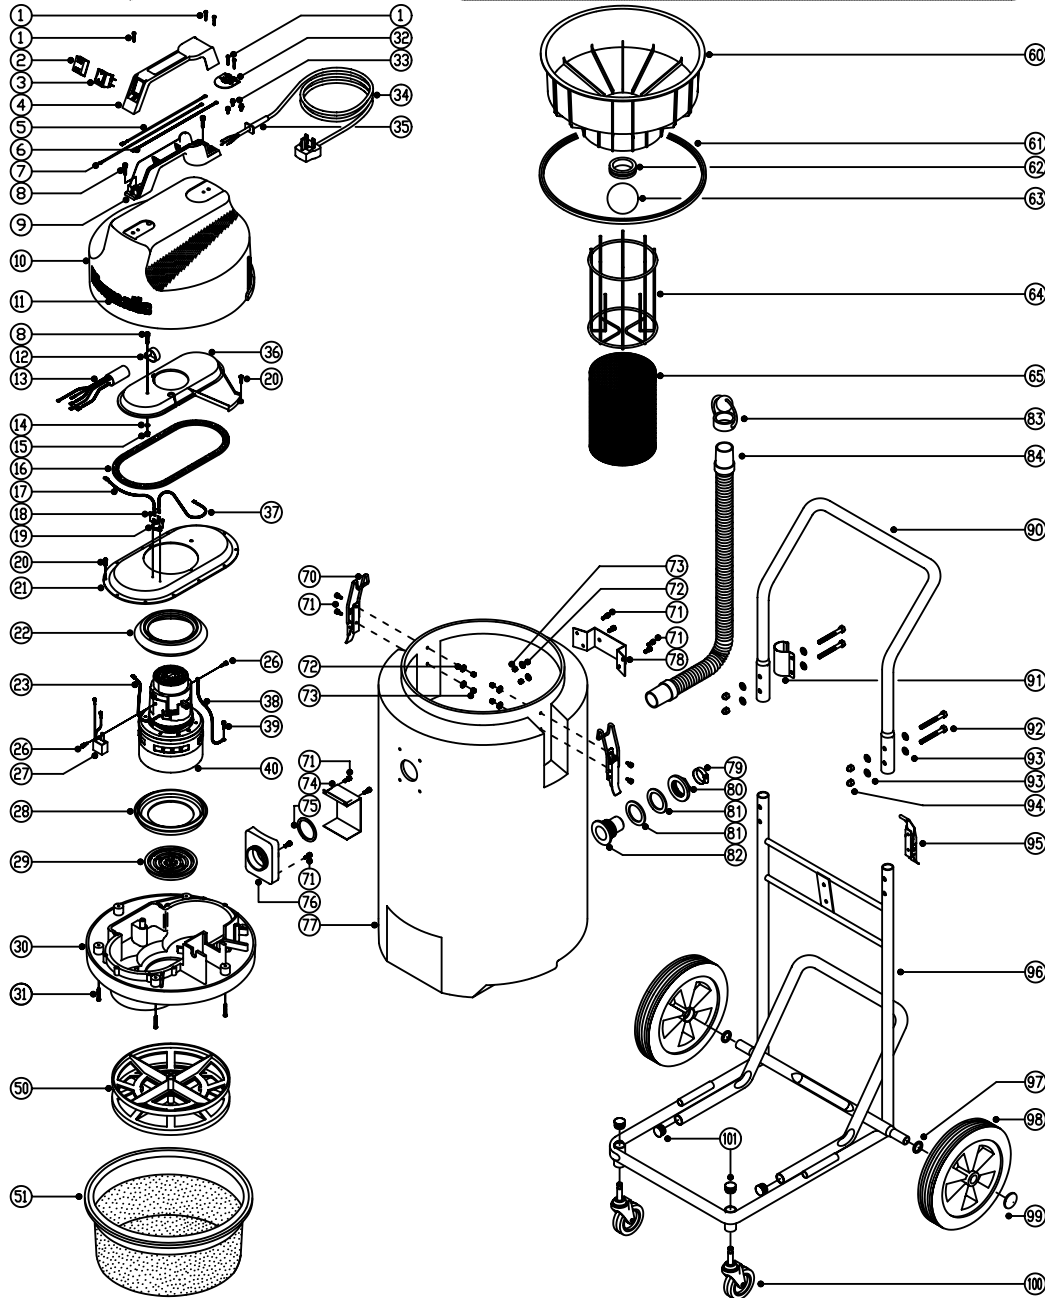

Spare Parts

Model No. WV1500 & WV2000

Numatic, International, Chard, Somerset, TA20 2GB. 231876
Tel: 01460 68480 Fax: 01460 68560 DRAWING:EXP383 ISS:A03
Sales - Tel: 01460 68600 Fax: 01460 68458 18/10/99