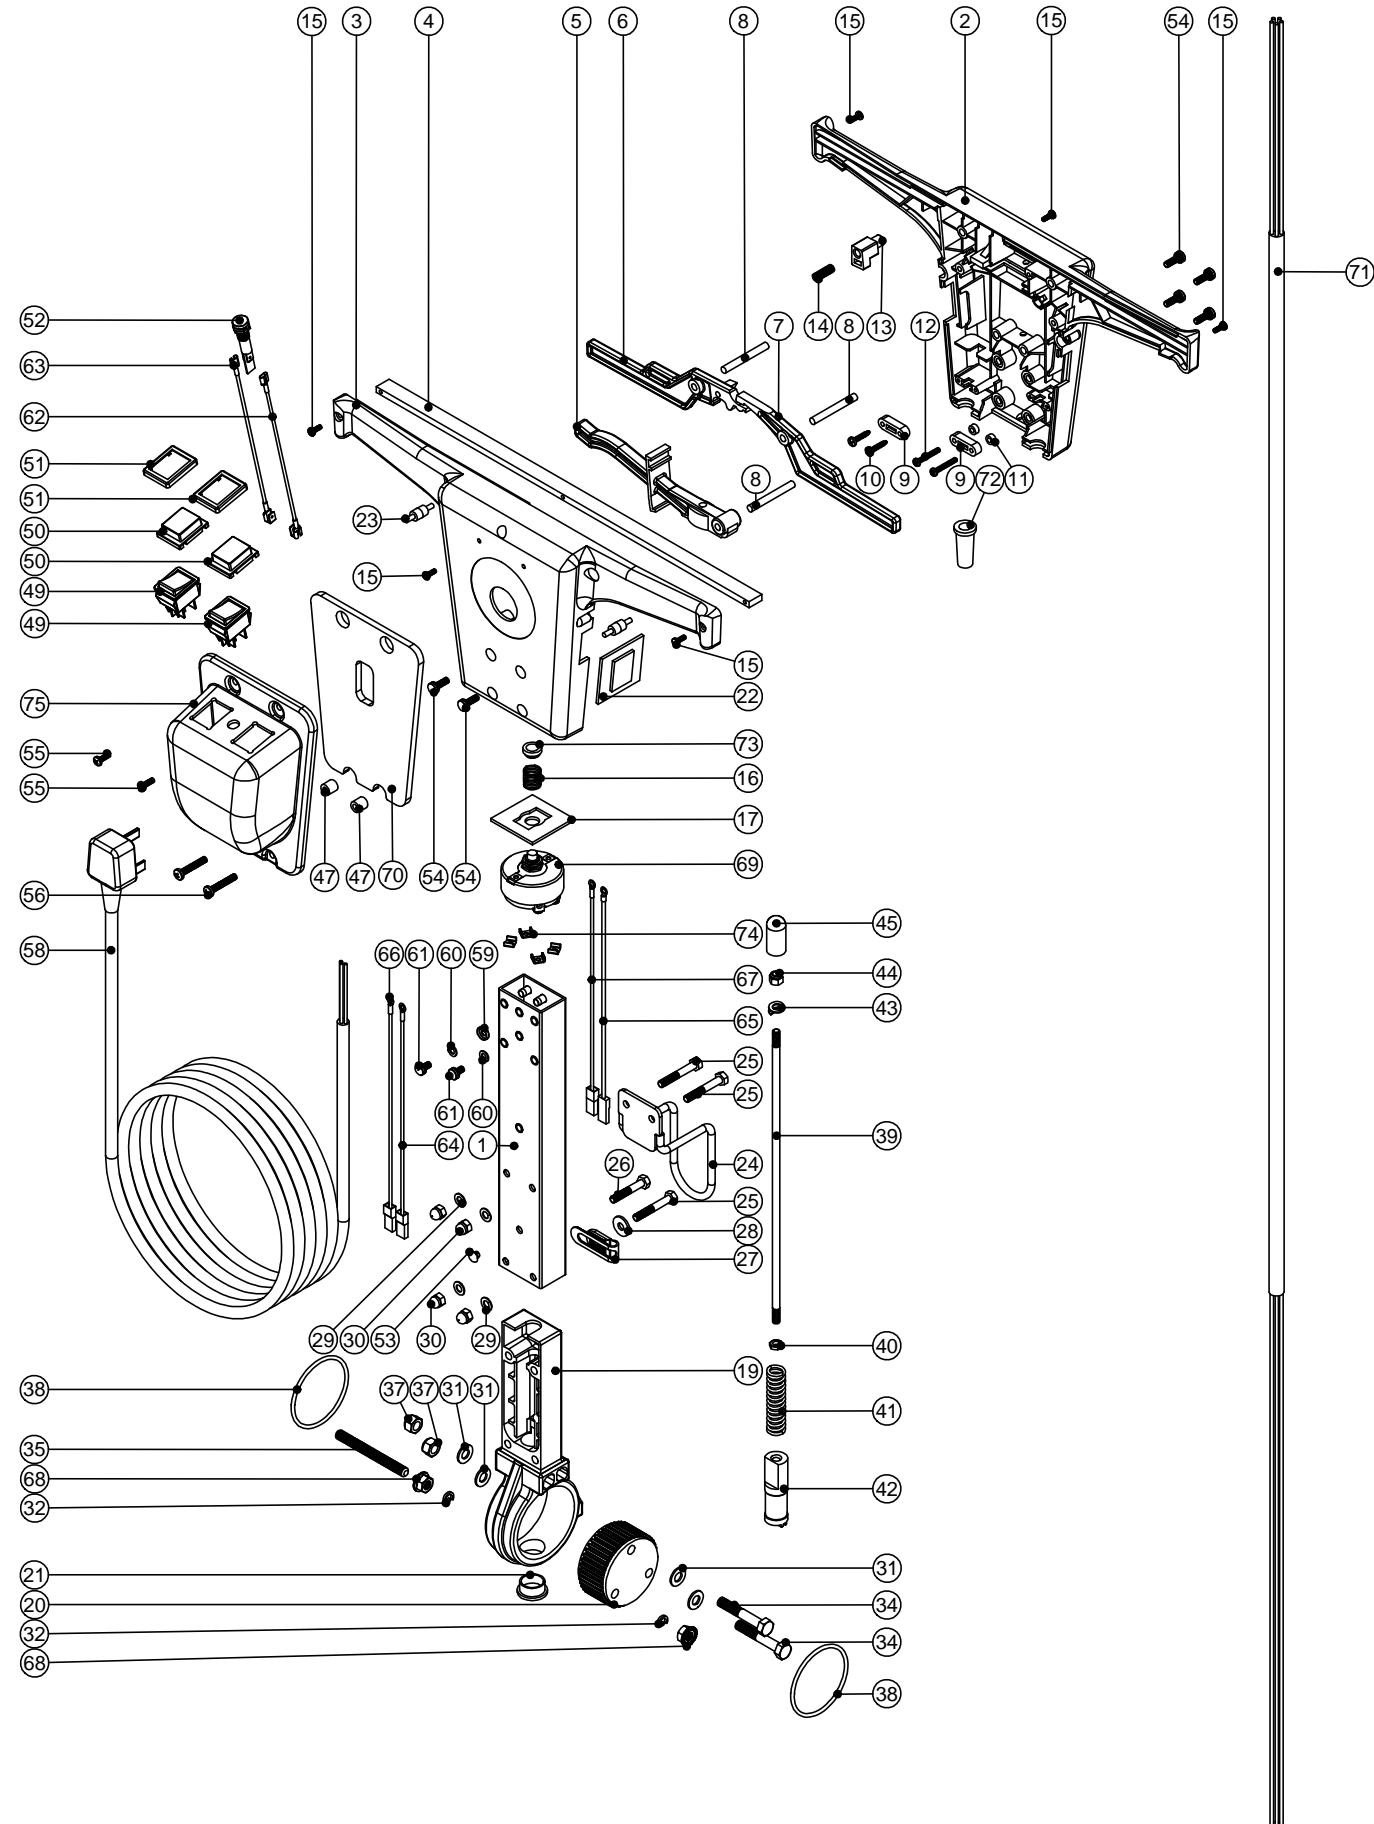

Numatic International Spare Parts
Model No:TTQ1535 Handle Assembly

234093
DRAWING: EXP524 ISS:A02
09/12/2002

Numatic International Spare Parts
Model No:TTQ1535 Handle Assembly

POS:	ITEM NO:	DESCRIPTION:	COMMENTS:
1	429061	PAINTED HANDLE	
2	329677	HANDLE MOULDING	
	329319	HANLDE MOULDING	CSA SPEC MACHINES
3	329162	HANDLE FRONT	
	229397	HANDLE FRONT	CSA SPEC MACHINES
4	229076	SUPPORT STRIP	
5	229003	ADJUSTMENT LEVER	
6	229001	RIGHT HAND BLACK SWITCH LEVER	
7	229000	LEFT HAND BLACK SWITCH LEVER	
8	229071	LEVER MOUNTING PIN	
9	227008	BLACK CABLE CLAMP	
10	219107	No6 X 5/8 INCH LONG POZI PAN PLASTITE SCREW	
11	219745	8MM LONG PLASTIC SPACER	
12	219602	No6 X 1 INCH LONG POZI PAN PLASTITE SCREW	
13	229066	RELEASE BUTTON	
14	219323	COMPRESSION SPRING	
15	219212	M3.5 X 10MM LONG POZI PAN TAPTITE SCREW	
16	229028	SWITCH SPRING	
17	229011	SWITCH PLATE	
19	229081	HANDLE CASTING MACHINED	
20	229074	ADJUSTMENT GEAR	
21	229099	25MM DIA HOLE PLUG	
22	229026	SOCKET BLANKING PLATE	
23	229033	BLANKING PIN	
24	303498	CABLE HOOK WELDED ASSEMBLY	
25	21965V	M6 X 40MM LONG HEX BOLT	
26	219064	M6 X 35MM LONG HEX BOLT	
27	229139	P-CLIP	
28	219008	M6 FORM G WASHER	
29	219007	M6 FORM B WASHER	
30	219080	M6 DOMENUT	
31	219010	M8 FORM A WASHER	
32	219019	M8 SINGLE COIL SPRING WASHER	
34	219091	M8 X 50MM LONG HEX BOLT	
35	229395	SEPERATOR PIVOT SHAFT	
37	219078	M8 NYLON INSERT NUT	
38	219254	O RING 3MM DIA X 60MM I/D	
39	229394	229394	
40	219099	M6 HALF NUT	
41	229138	SPRING	
42	229073	GEAR LOCKING PIN	
43	219017	M6 DOUBLE COIL SPRING WASHER	
44	219088	M6 NYLON INSERT NUT	
45	219607	RUBBER PROTECTION CAP	
47	219574	NYLON SPACER	
49	220809	ILLUMINATED BLACK/GREEN ROCKER SWITCH	
50	220810	SPLASH COVER	
51	220811	SNAP-ON FRAME BEZEL	
52	220812	230V NEON INDICATOR & RED LENS	
	220813	120V NEON INDICATOR	
53	229009	BLANKING PLUG	
54	219045	M5 X 16MM LONG POZI PAN SEMS SCREW	
55	219569	No8 X 1/2 INCH LONG POZI PAN STAINLESS STEEL TAPTITE SCREW	
56	299020	M5 X 30MM LONG POZI PAN SCREW	
58	220219	MAINS CABLE (3 WIRE / UK PLUG)	
	220208	MAINS CABLE - EURO PLUG	
	220351	MAINS CABLE - NO PLUG	
	220346	MAINS CABLE - SWISS PLUG	
	250158	MAINS CABLE - CSA PLUG	
	220439	MAINS CABLE - NO PLUG SOUTH AFRICA	
	220470	MAINS CABLE - 15 AMP PLUG	
59	219153	EARTHING CUP WASHER	
60	219003	M5 FORM A STEEL WASHER	
61	219047	M5 X 10MM LONG POZI PAN SEMS SCREW	
62	320523	150MM LONG BLUE LINK WIRE	
63	320524	150MM LON BROWN LINK WIRE	
64	320531	200MM LONG WHITE LINK WIRE	
65	320532	200MM BLACK LINK WIRE	
66	320525	200MM BLUE LINK WIRE	
67	320526	200MM LONG BROWN LINK WIRE	
68	219754	M8 FLANGED NUT	
69	229448	SWITCH + NUTS	
70	220889	SWITCH COVER GASKET	
71	220000	7-CORE CABLE ASSEMBLY	
72	220015	STRESS RELIEF	
73	219792	PLASTIC SHOULDERED WASHER	
74	329345	SWITCH TERMINAL CONNECTOR	
75	229410	SWITCH COVER Moulding	
	229411	SWITCH COVER Moulding	CSA SPEC MACHINES