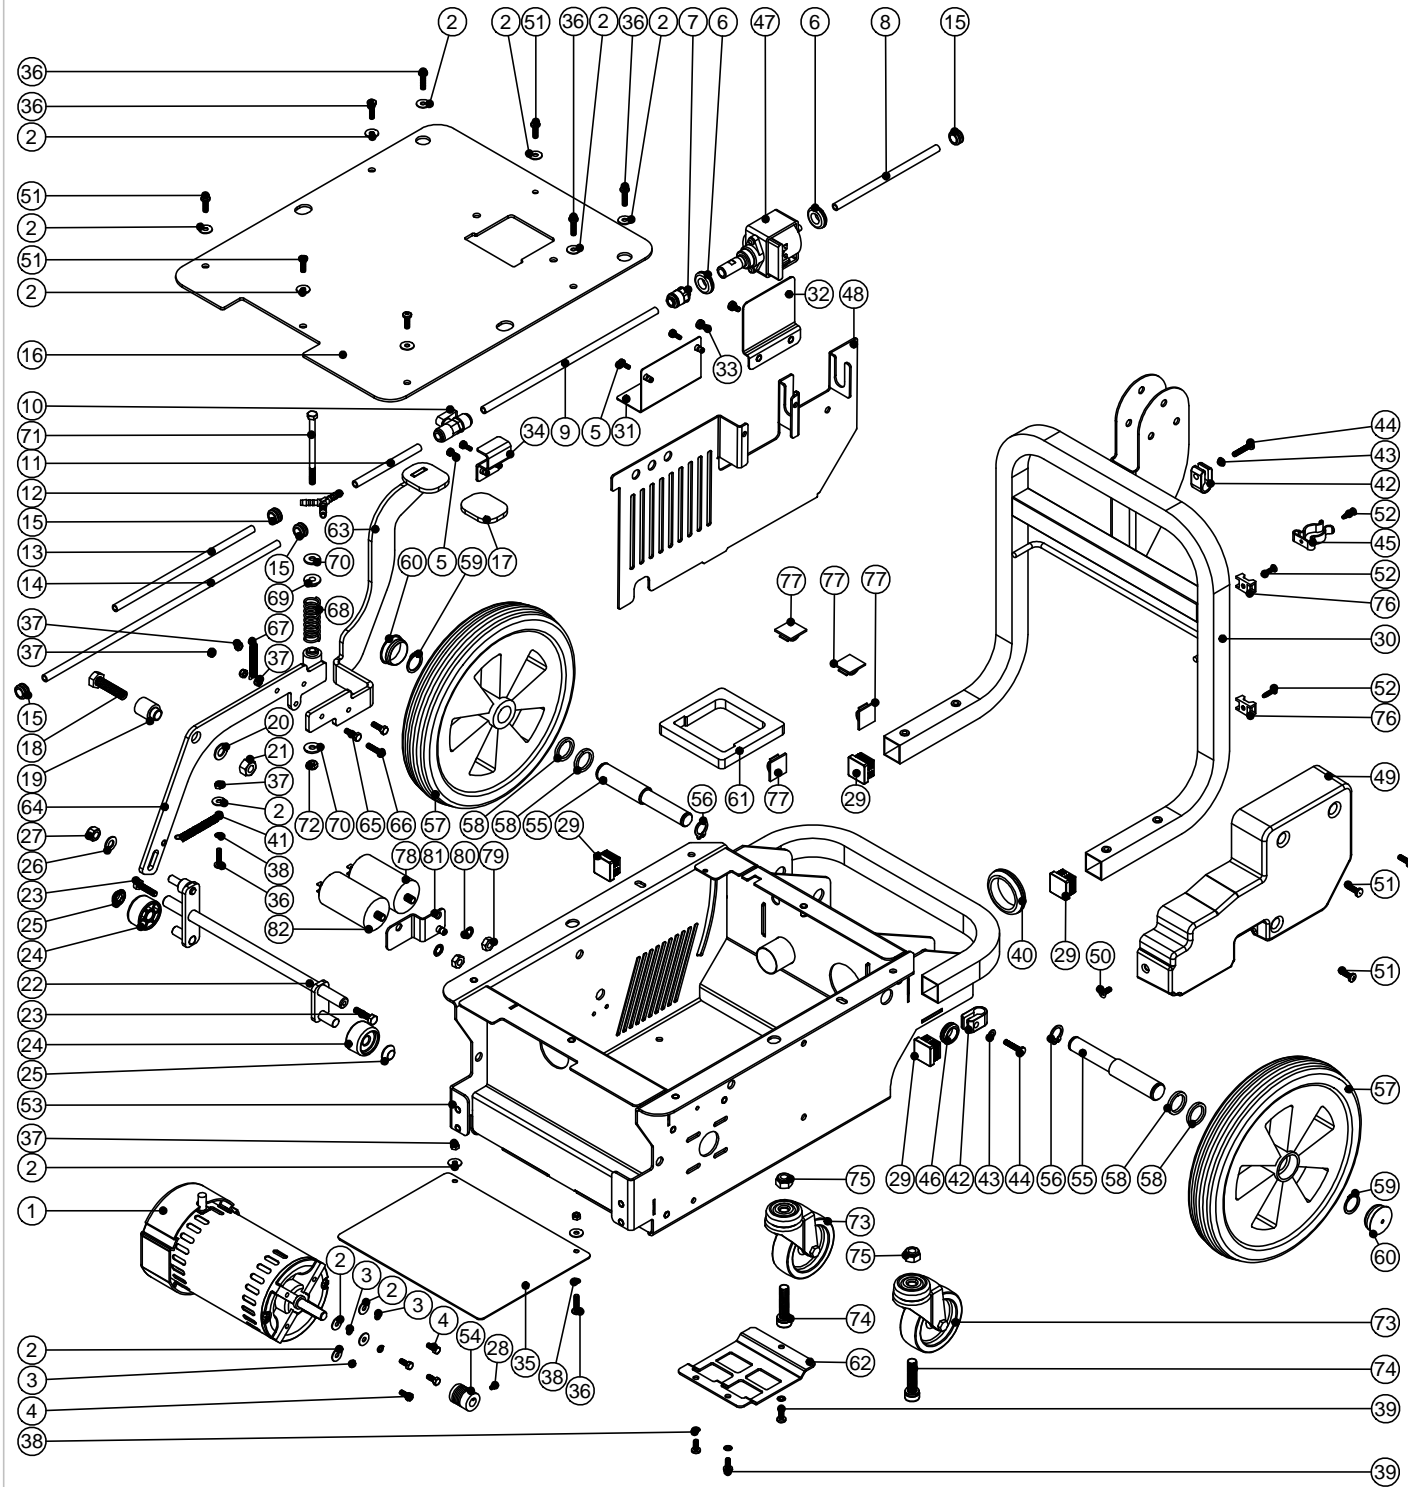

Numatic International Spare Parts
Model No:TTQ1535 CHASSIS ASSEMBLY

234092
DRAWING: EXP523 ISS:A02
29/08/2002

Numatic International Spare Parts
Model No:TTQ1535 CHASSIS ASSEMBLY