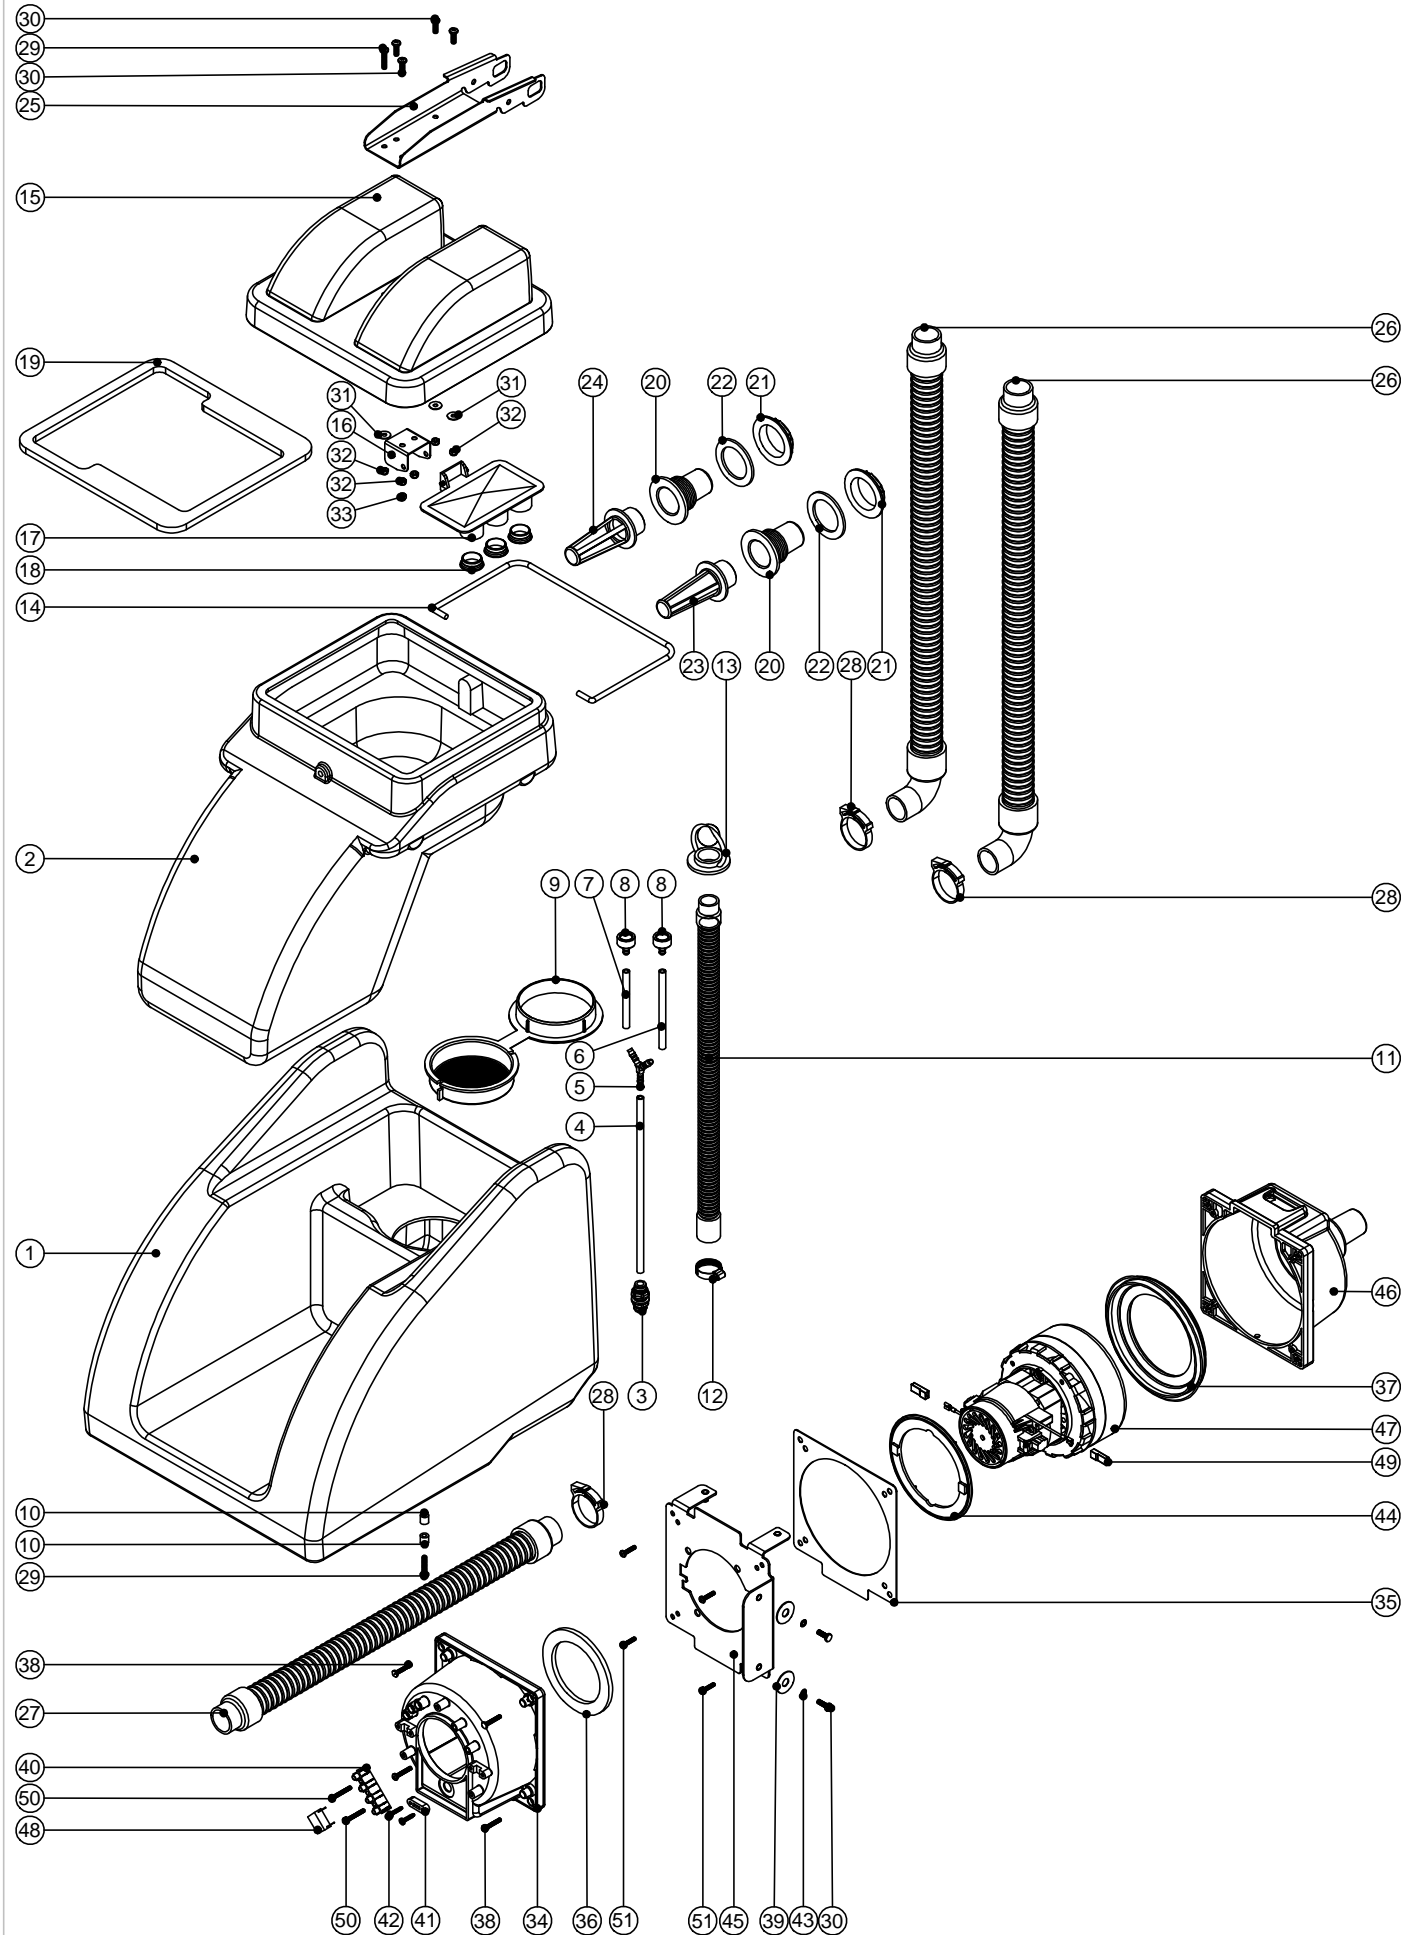

Numatic International Spare Parts

Model No:TTQ1535 Vac Pod / Separator & Tank Assembly

234094
DRAWING: EXP525 ISS:A02
30/10/2002

Numatic International Spare Parts

Model No:TTQ1535 Vac Pod / Separator & Tank Assembly

POS:	ITEM NO:	DESCRIPTION:	COMMENTS:
1	227390	BOTTOM TANK	
2	227391	TOP TANK	
3	216258	BULKHEAD FITTING 8MM	
4	303533	250MM LONG CLEAR PVC HOSE	
5	216257	DIVIDER	
6	303534	110MM LONG CLEAR PVC HOSE	
7	303535	80MM LONG CLEAR PVC HOSE	
8	502040	GAUZE FILTER ASSEMBLY	
9	229282	FILTER CAP	
10	219574	NYLON SPACER	
11	213021	DUMP HOSE ASSEMBLY	
12	219509	STAINLESS STEEL JUBILEE CLIP	
13	206058	HOSE CLOSURE	
14	338079	TOP TANK CARRYING HANDLE	
15	229387	SEPERATOR ASSEMBLY	
16	329277	FLOAT BRACKET	
17	229224	FLOAT	
18	206315	TUBE END PLUG	
19	202094	SEPARATOR SEALING GASKET	
20	206228	DRAIN HOSE CONNECTOR	
21	206116	BLACK NUT	
22	219310	RUBBER WASHER	
23	206265	BARREL FILTER	
24	206534	DEFLECTOR	
25	329278	PIVOT BRACKET	
26	329270	600MM LONG HOSE ASSEMBLY	
27	329271	500MM LONG SHORT HOSE ASSEMBLY	
28	219736	HOSE CLAMP	
29	219575	M5 X 25MM LONG POZI PAN STAINLESS STEEL SCREW	
30	219547	M5 X 16MM LONG POZI PAN STAINLESS STEEL SCREW	
31	219644	M5 FORM G STAINLESS STEEL WASHER	
32	219633	M5 STAINLESS STEEL NYLON INSERT NUT	
33	219645	M5 STAINLESS STEEL DOME NUT	
34	227393	TOP VAC POD MOULDING (V2 MATERIAL)	
35	202096	CENTRE GASKET	
36	202078	MOTOR CAP GASKET	
37	202077	BOTTOM MOTOR GASKET	
38	219369	No8 X 1 INCH LONG POZI PAN STAINLESS STEEL PLASTITE SCREW	
39	202097	RUBBER WASHER	
40	220204	TERMINAL BLOCK	
41	227008	BLACK CABLE CLAMP	
42	219107	No6 X 5/8 INCH LONG POZI PAN PLASTITE SCREW	
43	219016	M5 SHAKEPROOF WASHER	
44	202101	TOP MOTOR GASKET	
45	303553	NUTSERTED POD MOUNTING PLATE	
46	303552	VAC POD MOULDING	
47	320658	230V BP MOTOR ASSEMBLY	
48	320662	120V BP MOTOR ASSEMBLY	
49	220557	0.22 MICROFARAD X CAPACITOR	
50	220395	6.35 TAB INSULATOR	
51	219321	M4 X 30MM LONG POZI PAN SCREW	
51	219568	No8 X 3/4 INCH LONG POZI PAN STAINLESS STEEL SCREW