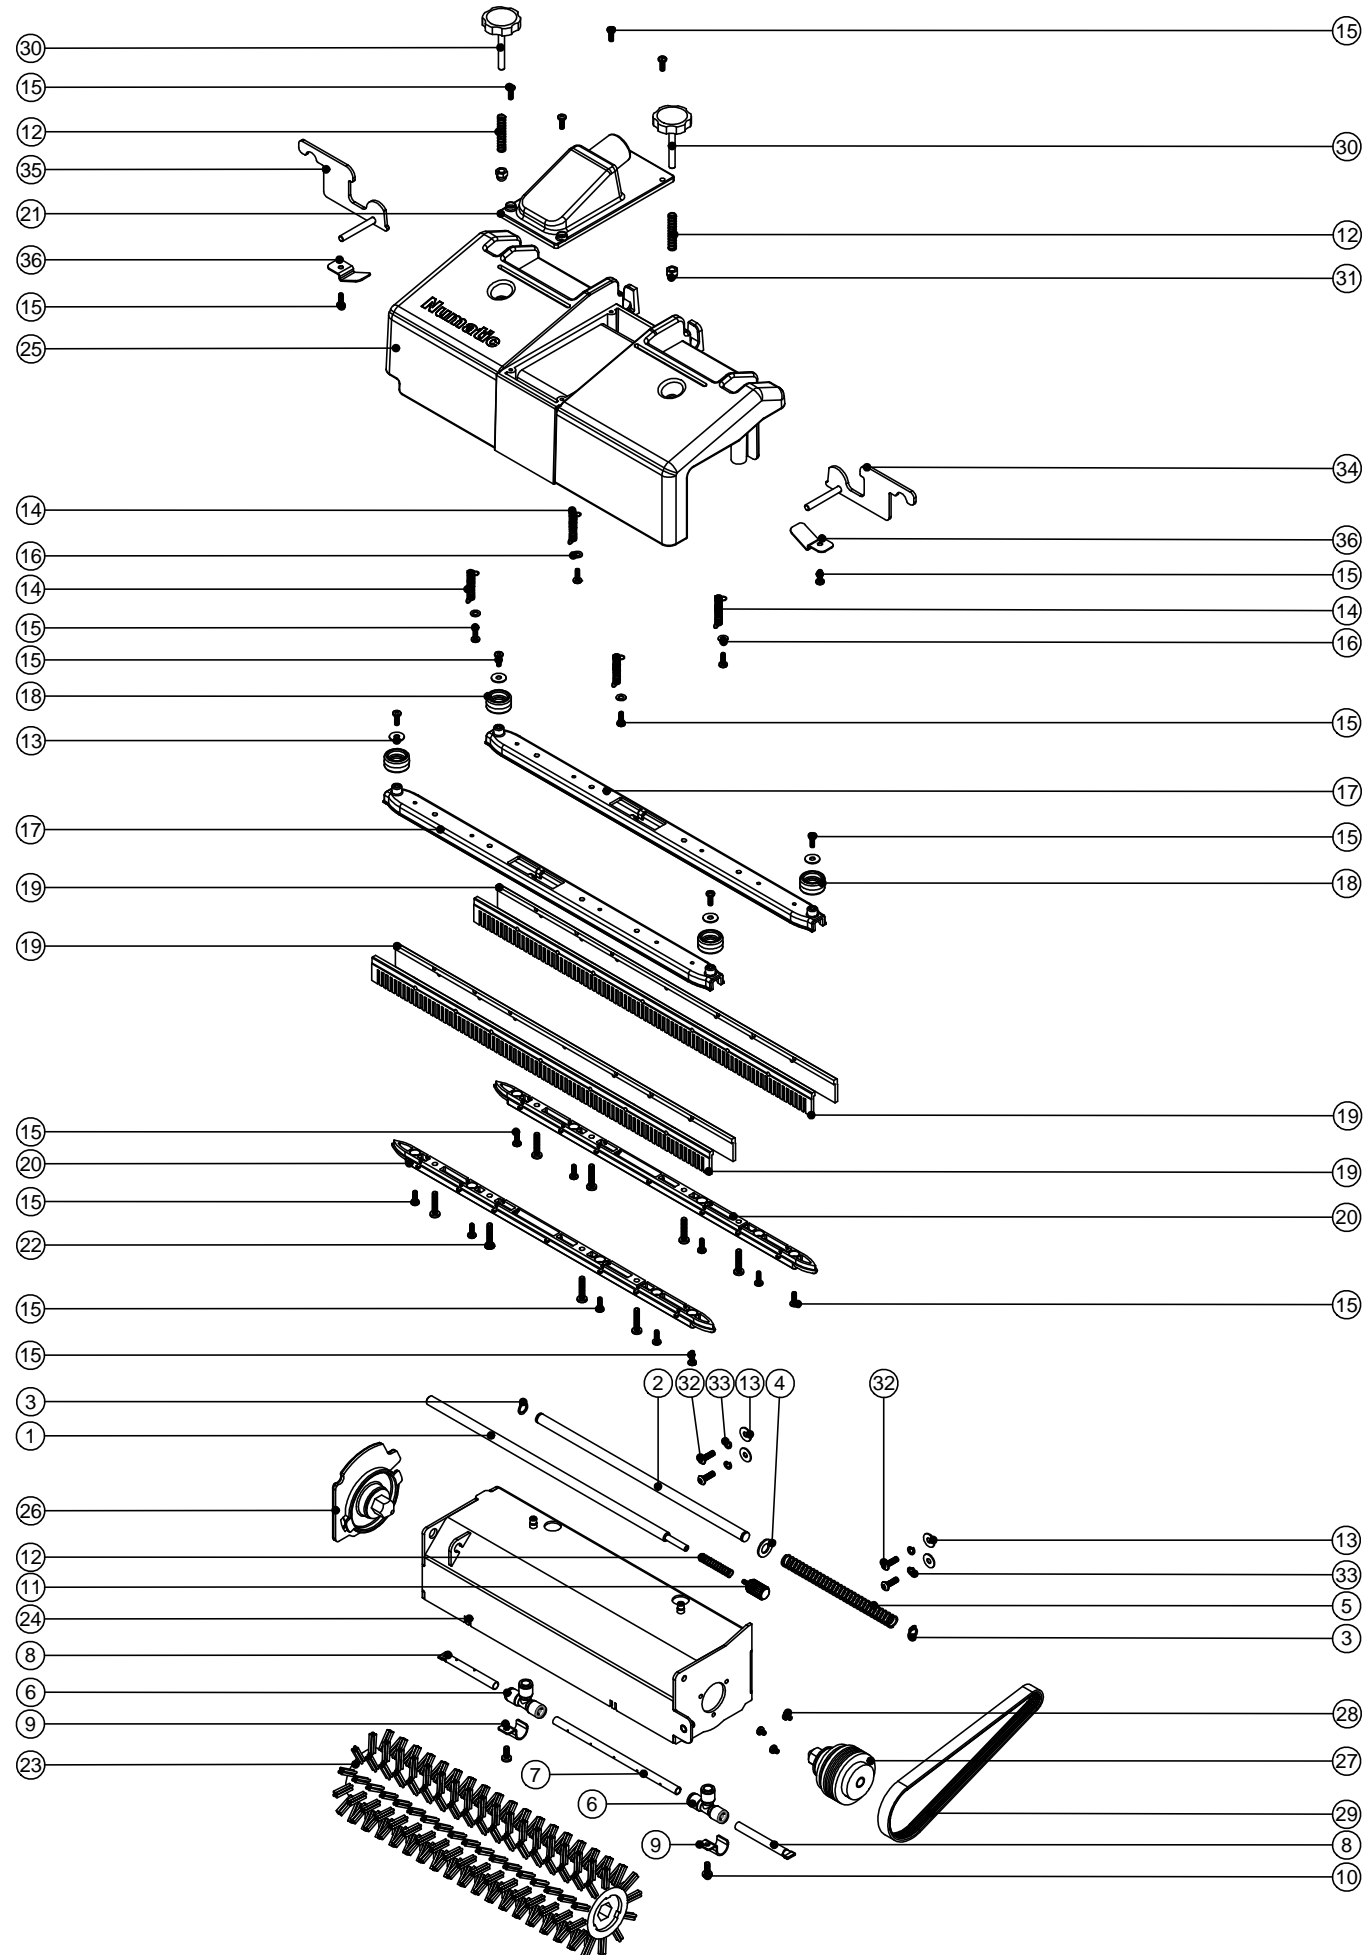

Numatic International Spare Parts

Model No: TTQ1535 BRUSH & HOUSING ASSEMBLY

234091
DRAWING: EXP522 ISS:A03
16/07/2002

Numatic International Spare Parts

Model No: TTQ1535 BRUSH & HOUSING ASSEMBLY

POS:	ITEM NO:	DESCRIPTION:	COMMENTS:
1	206526	LOCKING BAR	
2	206532	COVER PIN	
3	219586	10MM EXTERNAL CIRCLIP	
4	219449	M10 FORM A WASHER	
5	219731	COMPRESSION SPRING	
6	216259	EQUAL TEE 8MM	
7	303537	SPRAY BAR MIDDLE	
8	303538	SPRAY BAR END	
9	329281	SPRAY BAR CLIP	
10	219740	M5 X 12MM LONG STAINLESS STEEL POZI PAN SCREW	
11	219738	M4 KNOB	
12	219732	COMPRESSION SPRING	
13	219644	M5 FORM G STAINLESS STEEL WASHER	
14	219734	EXPANSION SPRING	
15	219569	No8 X 1/2 INCH LONG POZI PAN STAINLESS STEEL TAPTITE SCREW	
16	219355	M5 FORM A STAINLESS STEEL WASHER	
17	227386	TOP PIECE MOULDING	
18	229389	BUFFER WHEEL	
19	217348	BLADE	
20	227387	BOTTOM PIECE MOULDING	
21	227385	AIR TUBE MOULDING	
22	219575	M5 X 25MM LONG POZI PAN STAINLESS STEEL SCREW	
23	606225	TTA-110B (0.5MM NYLON BRISTLE SCRUB BRUSH)	
24	303559	BRUSH COVER WELDED ASSEMBLY	
25	318998	PRINTED BRUSH COVER MOULDING	
26	329279	END COVER MOULDING ASSEMBLY	
27	329286	DRIVE END ASSEMBLY	
28	219697	M4 X 8MM LONG POZI PAN STAINLESS STEEL SCREW	
29	217352	POLYVEE DRIVE BELT	
30	301199	M6 X 40MM LONG KNOB	
31	219764	M6 STAINLESS STEEL DOME NUT	
32	219785	M5 X 16MM LONG BUTTON HEAD STAINLESS STEEL SCREW	
33	219648	M5 SINGLE COIL WASHER	
34	329992	RIGHT HAND LIFTING LEVER ASSEMBLY	
35	329993	LEFT HAND LIFTING LEVER ASSEMBLY	
36	329291	LEVER PIN BRACKET	