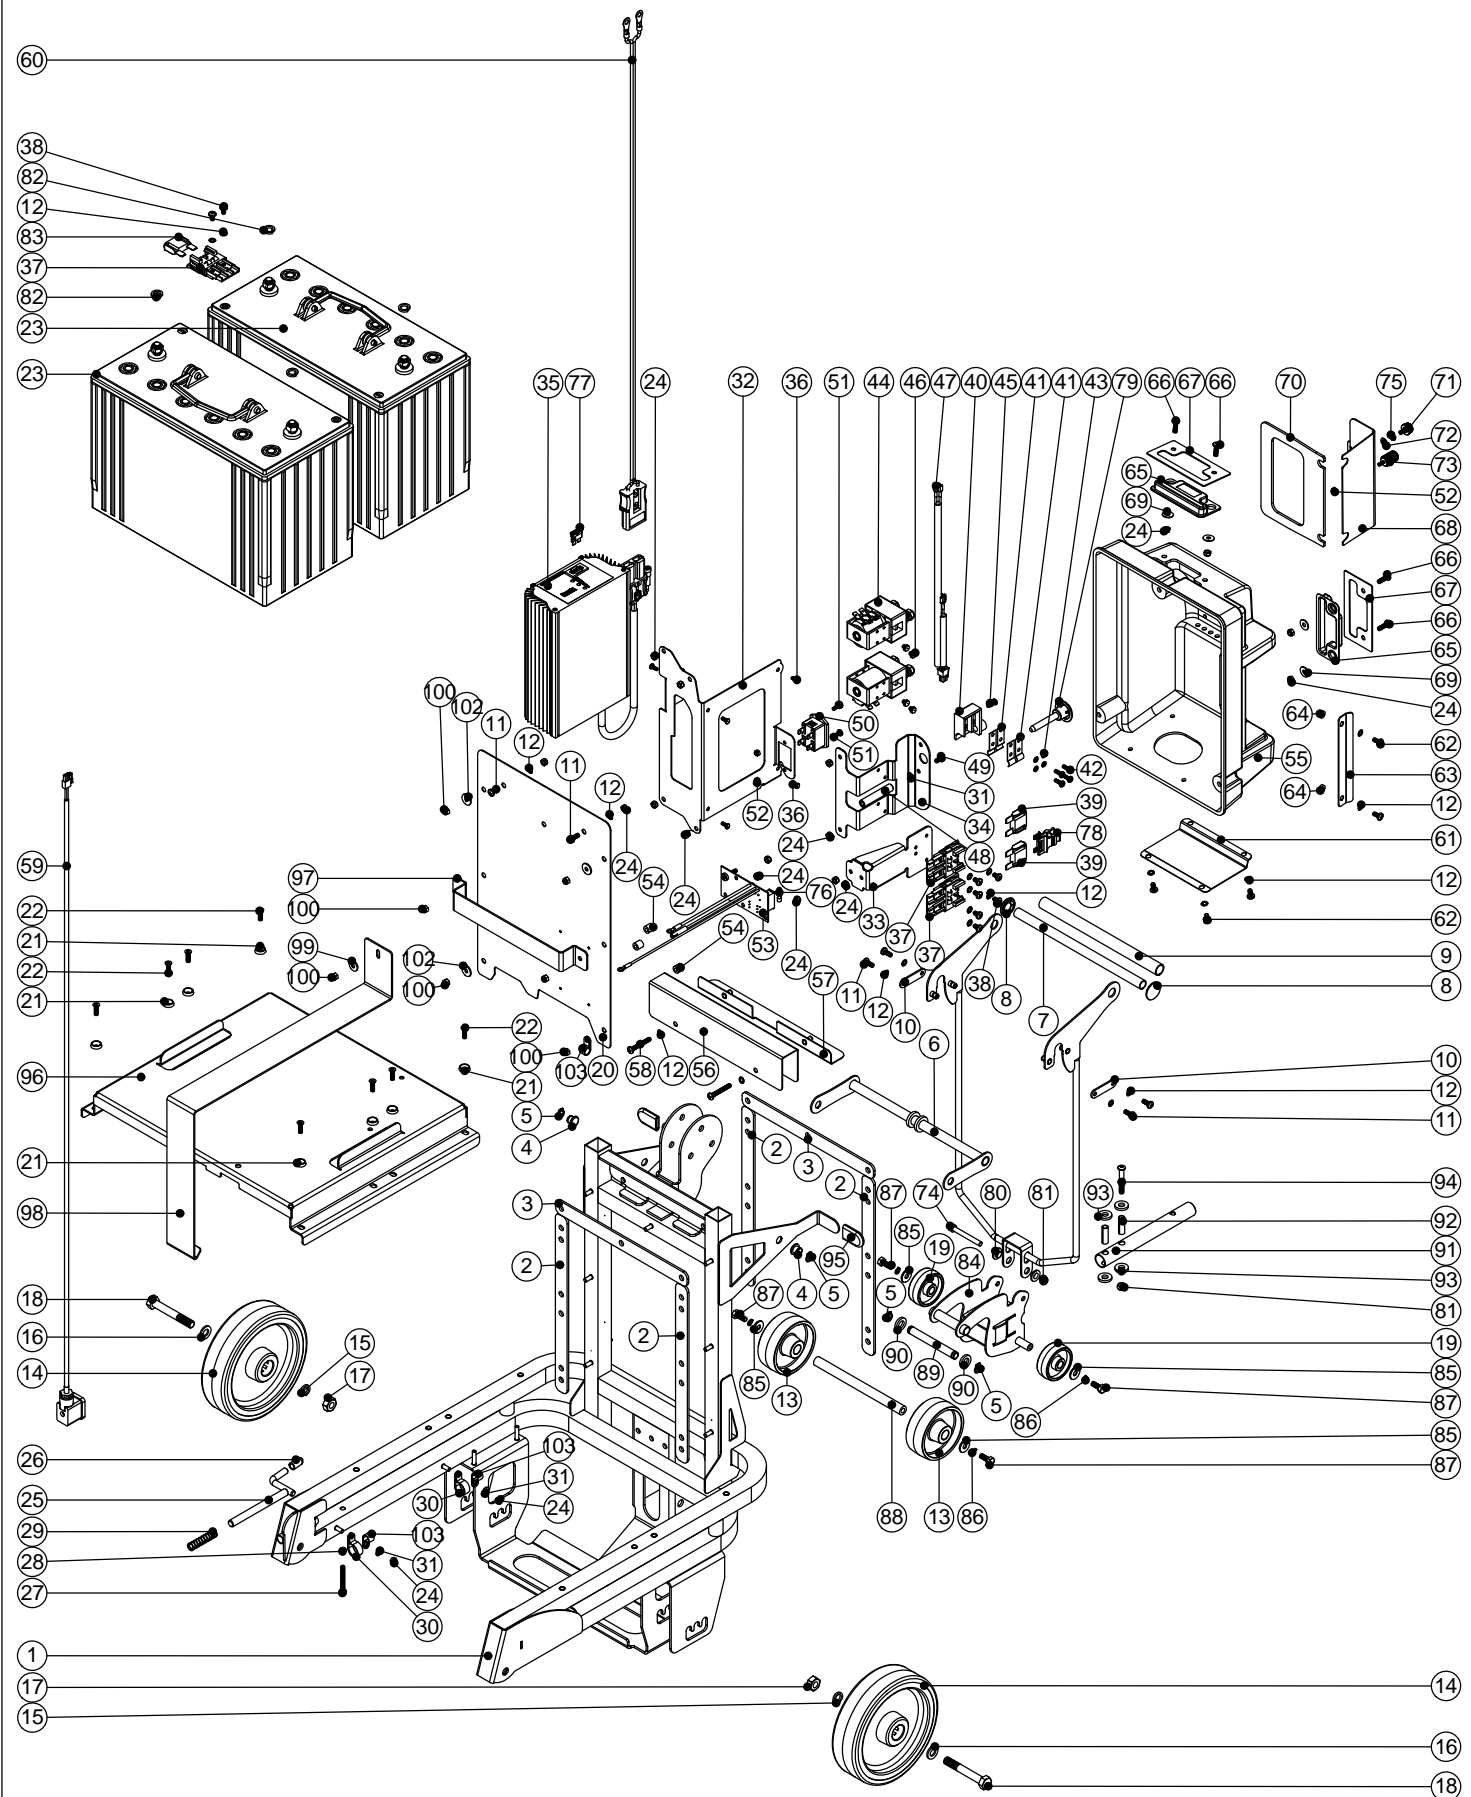

Numatic International Spare Parts

Model No: TTB-3450/TTB-4500/TTB-4552 CHASSIS/BACKPLATE/ELECTRICAL ASSY

234321

DRAWING: EXP-0752 ISS:A17

20/09/2011

Numatic International Spare Parts

Model No: TTB-3450/TTB-4500/TTB-4552 CHASSIS/BACKPLATE/ELECTRICAL ASSY

Numatic International Spare Parts

Model No: Semi Parabolic Floor Tool (TTA-90/91/92/93B)

234108
DRAWING: EXP-0539 ISS:A11
08/04/2009

Numatic International Spare Parts

Model No: Semi Parabolic Floor Tool (TTA-90/91/92/93B)