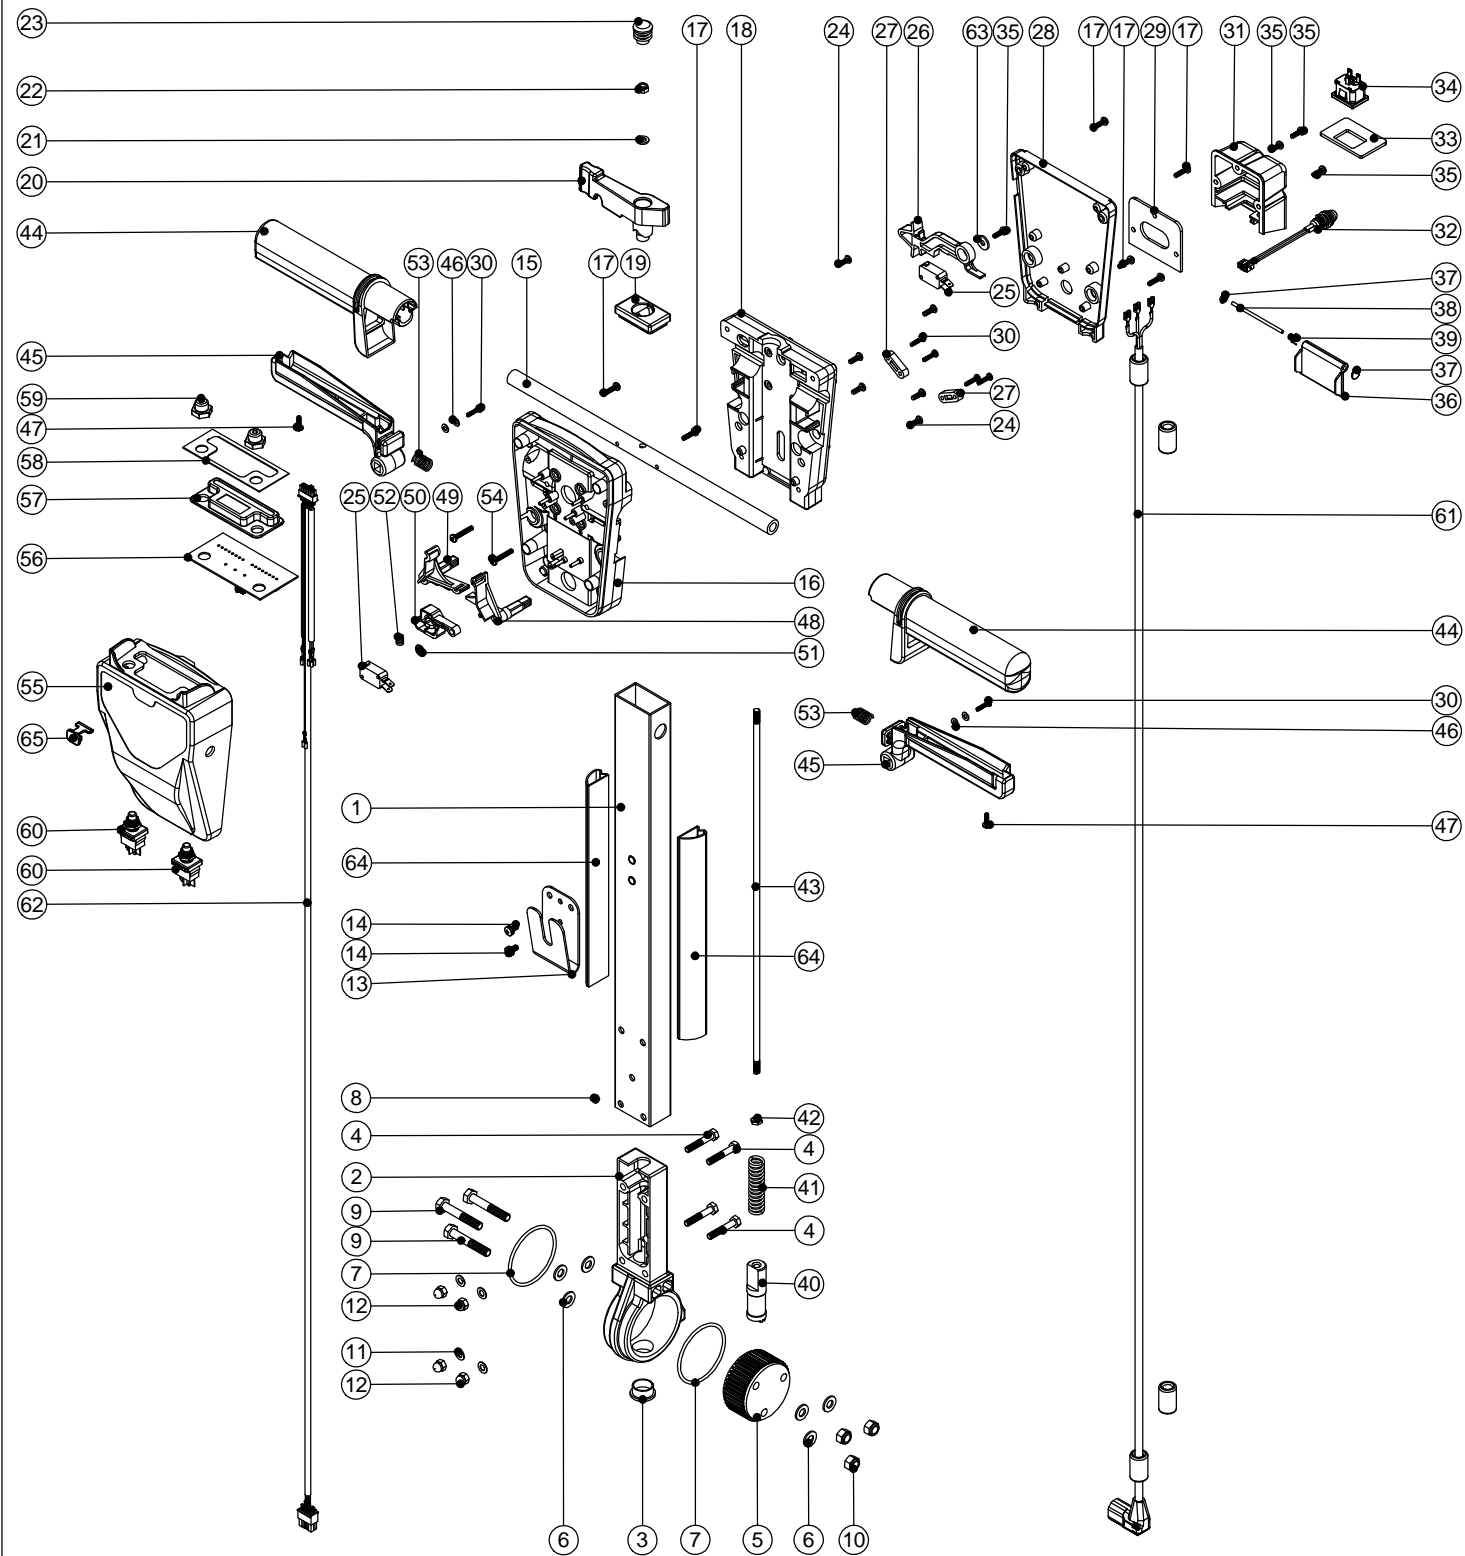

Numatic International Spare Parts

Model No:TTB3450/TTB4550/TTB4552/TTB3450C/TTB3450CRS Handle Assembly

234320
DRAWING: EXP-0751 ISS:A07
31/01/2012

NB: FOR WIRING SEE DRAWING: WD-0295

Numatic International Spare Parts

Model No:TTB3450/TTB4550/TTB4552/TTB3450C/TTB3450CRS Handle Assembly