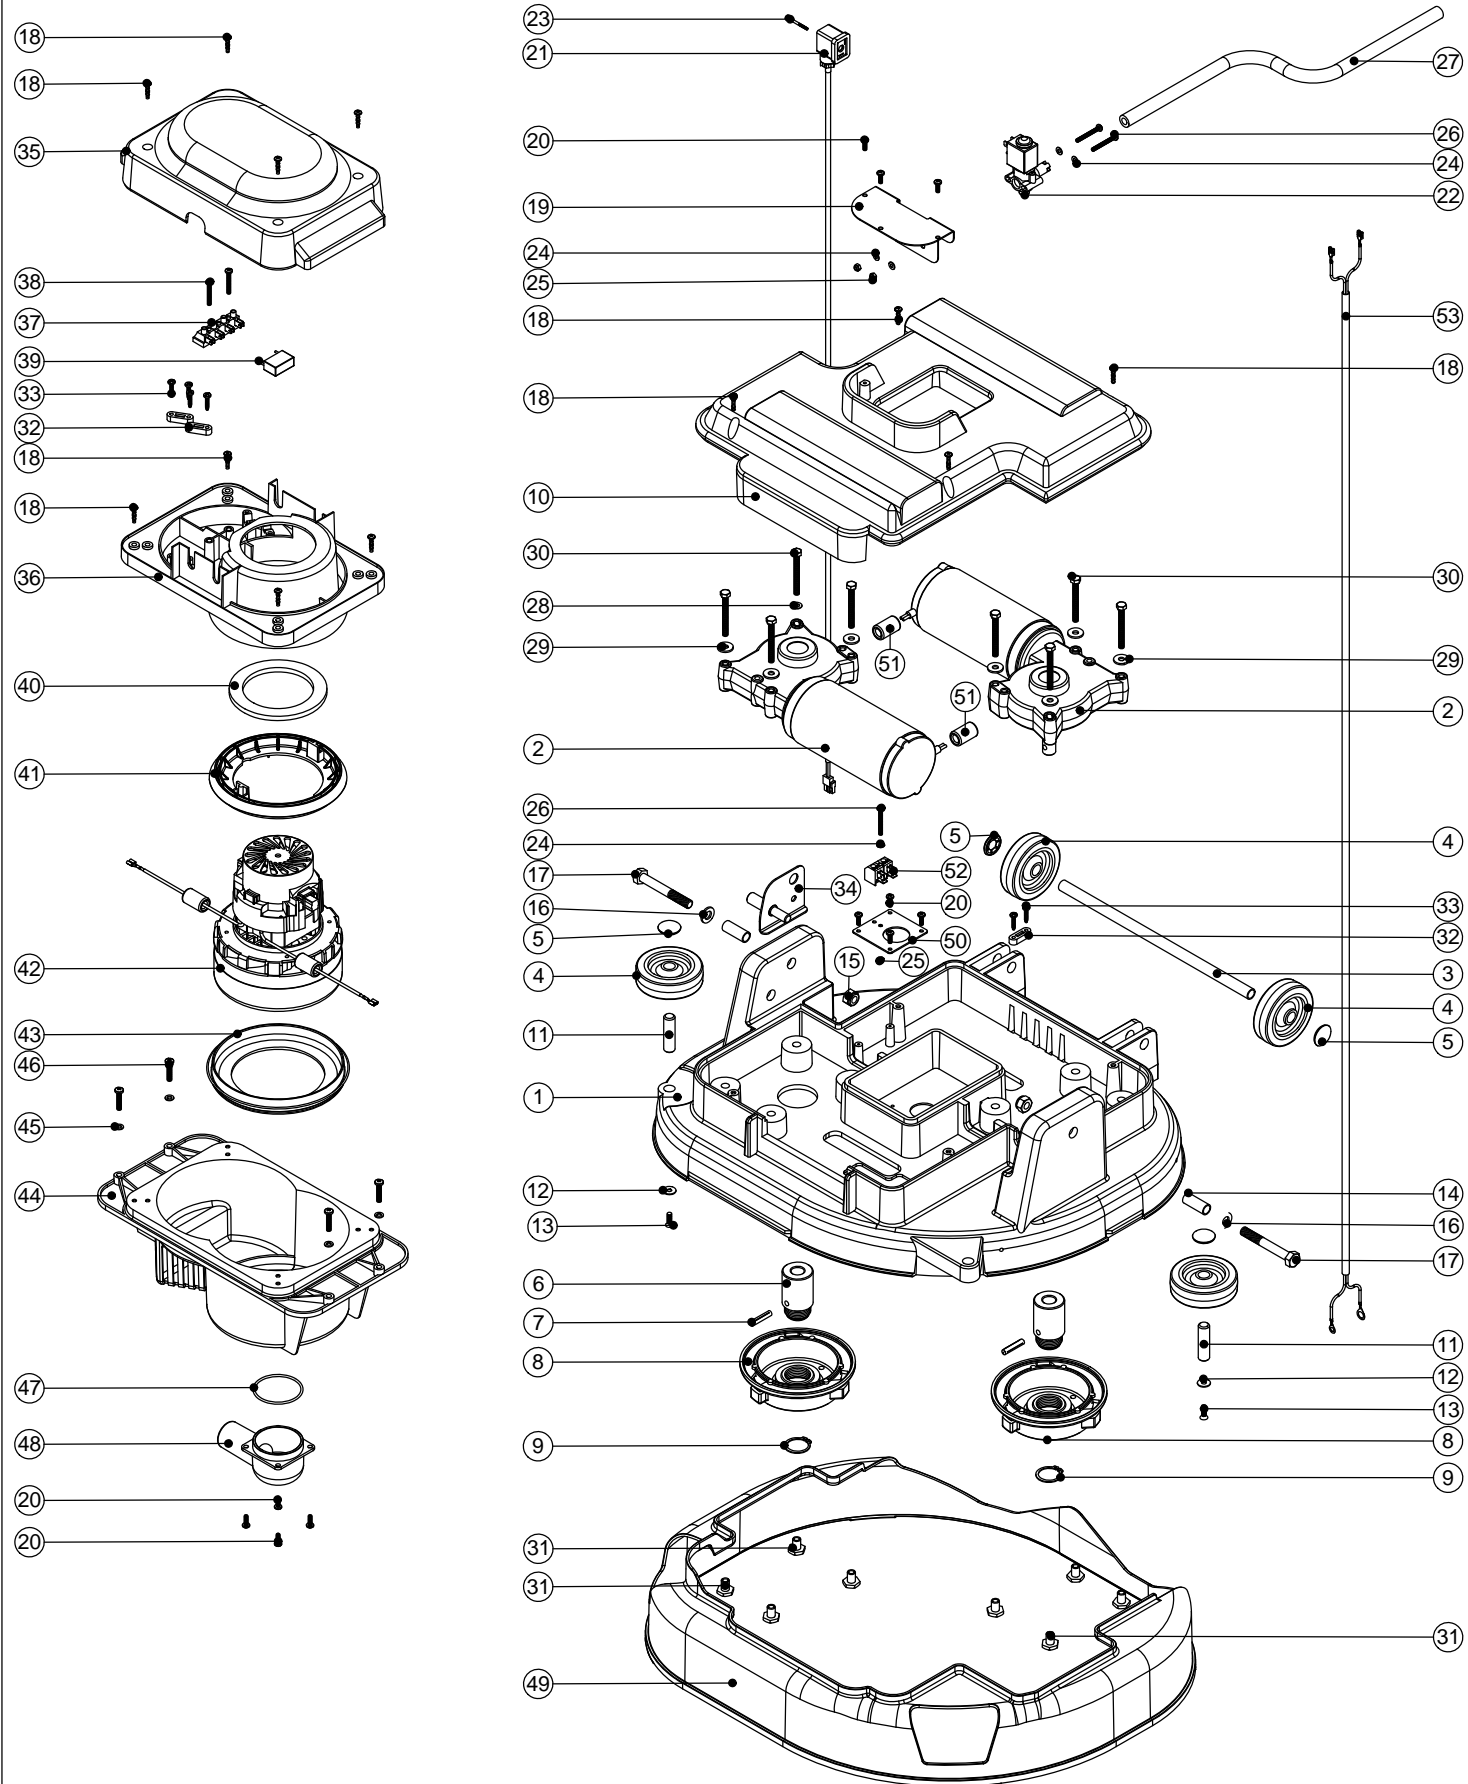

Numatic International Spare Parts

Model No: TTB-4552 Base/Deck & Vac Pod Assembly

234332
DRAWING: EXP-0763 ISS:A03
24/01/2011

Numatic International Spare Parts

Model No: TTB-4552 Base/Deck & Vac Pod Assembly

POS:	ITEM NO:	DESCRIPTION:	COMMENTS:
1	329210	GREY BASE MOULDING (PROCESSED)	
2	321137	MODIFIED 24V MOTOR	
3	390860	1/2 INCH DIAMETER X 18G X 300MM LONG STAINLESS STEEL TUBE	
4	204068	3 INCH GREY WHEEL	
5	204021	12.7MM STAINLESS STEEL HUB CAP	
6	229182	DRIVE SHAFT	
7	219523	GROOVED PIN	
8	230207	CHUCK	
9	230048	26MM EXTERNAL CIRCLIP	
10	229369	LID MOULDING	
11	206013	BUFFER WHEEL PIN	
12	219644	M5 FORM G STAINLESS STEEL WASHER	
13	219572	M5 X 16MM LONG POZI PAN COUNTERSUNK STAINLESS STEEL SCREW	
14	390858	32MM LONG SPACER	
15	219649	M10 NYLON INSERT NUT	
16	219449	M10 FORM A WASHER	
17	219698	M10 X 75MM LONG HEX BOLT	
18	219568	No8 X 3/4 INCH LONG POZI PAN STAINLESS STEEL SCREW	
19	303463	SOLENOID MOUNTING PLATE	
20	219569	No8 X 1/2 INCH POZI PAN STAINLESS STEEL SCREW	
21	236096	SOLENOID LEAD ASSEMBLY	
22	220379	24V D.C. SOLENOID VALVE	
23	219251	REPLACEMENT MPM CONNECTOR M3 SCREW	
24	219688	M4 FORM A STAINLESS STEEL WASHER	
25	219687	M4 STAINLESS STEEL NYLON INSERT NUT	
26	219703	M4 X 35MM LONG STAINLESS STEEL POZI PAN SCREW	
27	303248	900MM LONG SILICON TUBE	
28	219007	M6 FORM B WASHER	
29	219008	M6 FORM G WASHER	
30	219224	M6 X 55MM LONG HEX HEAD BOLT	
31	219606	BRACKET SPACER	
32	227008	BLACK CABLE CLAMP	
33	219107	No6 X 5/8 INCH LONG POZI PAN PLASTITE SCREW	
34	303506	LOCKING PIN WELDED ASSEMBLY	
35	229206	VAC POD TOP COVER MOULDING	
36	229998	VAC POD TOP MOTOR HOUSING C/W TAPPEX	
37	220204	TERMINAL BLOCK	
38	219321	M4 X 30MM LONG POZI PAN SCREW	
39	321139	SUPPRESSOR	
40	202078	MOTOR CAP GASKET	
41	202107	TOP MOTOR GASKET	
42	321106	24V D.C BP MOTOR ASSEMBLY	
43	202111	BOTTOM MOTOR GASKET	
44	229204	BOTTOM MOTOR HOUSING (STANDARD MATERIAL)	
45	219003	M5 FORM A STEEL WASHER	
46	219575	M5 X 25MM LONG POZI PAN STAINLESS STEEL SCREW	
47	219561	51.6MM I/D O RING	
48	229207	INLET TUBE	
49	229561	SPLASH SKIRT MOULDING	
50	329436	TERMINAL BLOCK MOUNTING PLATE	
51	230097	AXIAL FERRITE BEAD	
52	220316	TERMINAL BLOCK ELKAY	
53	321138	MOTOR LEAD ASSEMBLY	
54	310051	LEMACE MOTOR INTERCHANGEABLE BRUSH SET	2 PER PACK (ITEM NOT SHOWN)