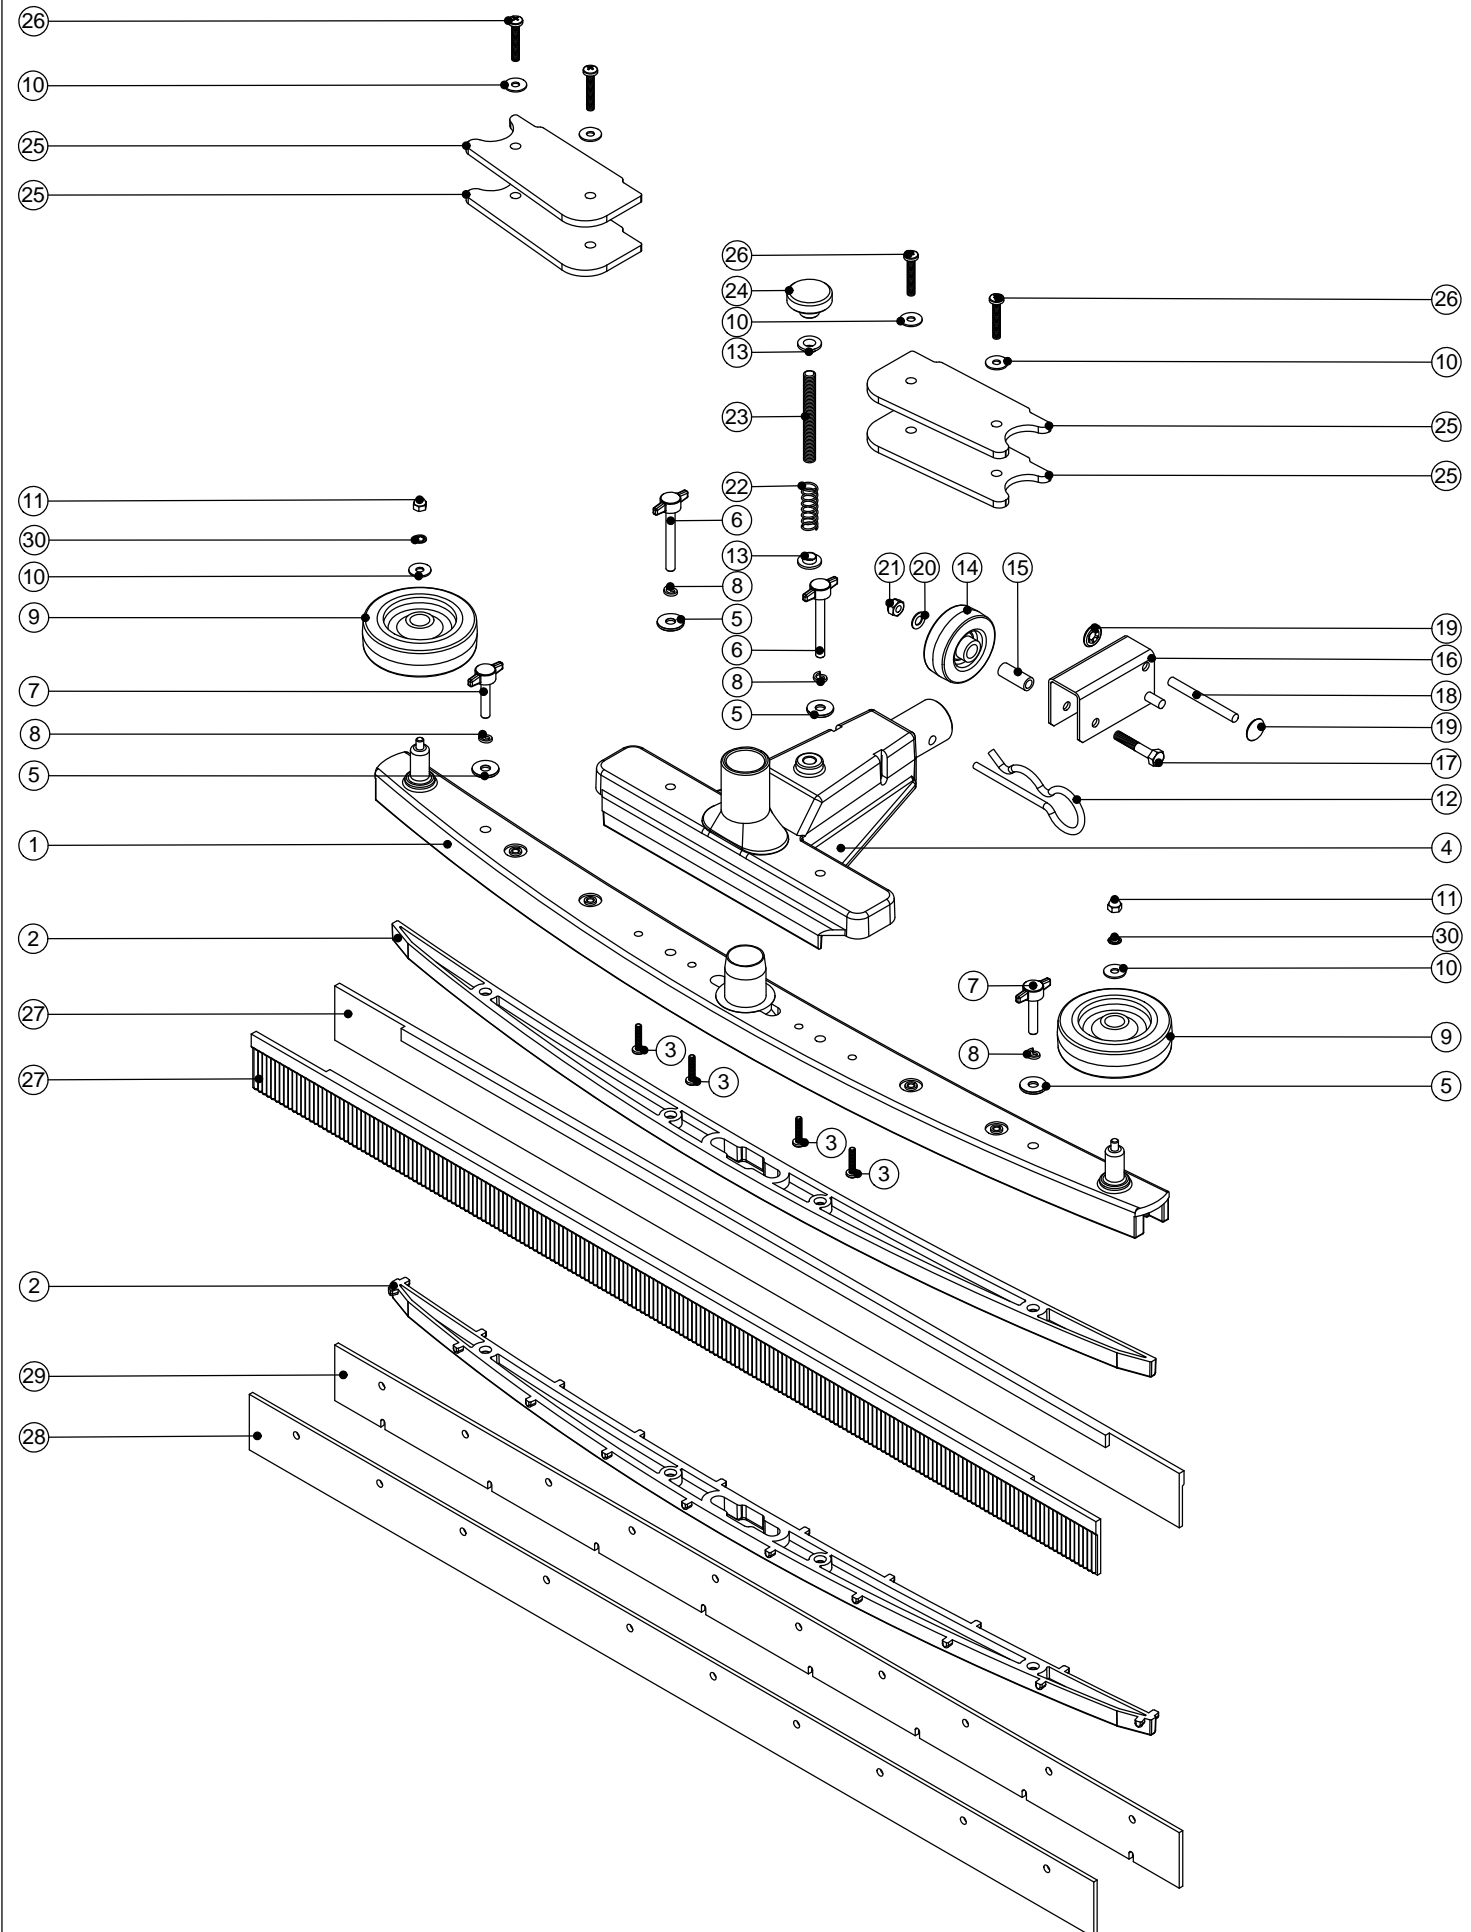

Numatic International Spare Parts

Model No: TTB-3450/TTB-4500/TTB-4552 CHASSIS/BACKPLATE/ELECTRICAL ASSY

234321

DRAWING: EXP-0752 ISS:A17

20/09/2011

Numatic International Spare Parts

Model No: TTB-3450/TTB-4500/TTB-4552 CHASSIS/BACKPLATE/ELECTRICAL ASSY

Numatic International Spare Parts

Model No: Semi Parabolic Floor Tool (TTA-90/91/92/93B)

234108
DRAWING: EXP-0539 ISS:A11
08/04/2009

Numatic International Spare Parts

Model No: Semi Parabolic Floor Tool (TTA-90/91/92/93B)