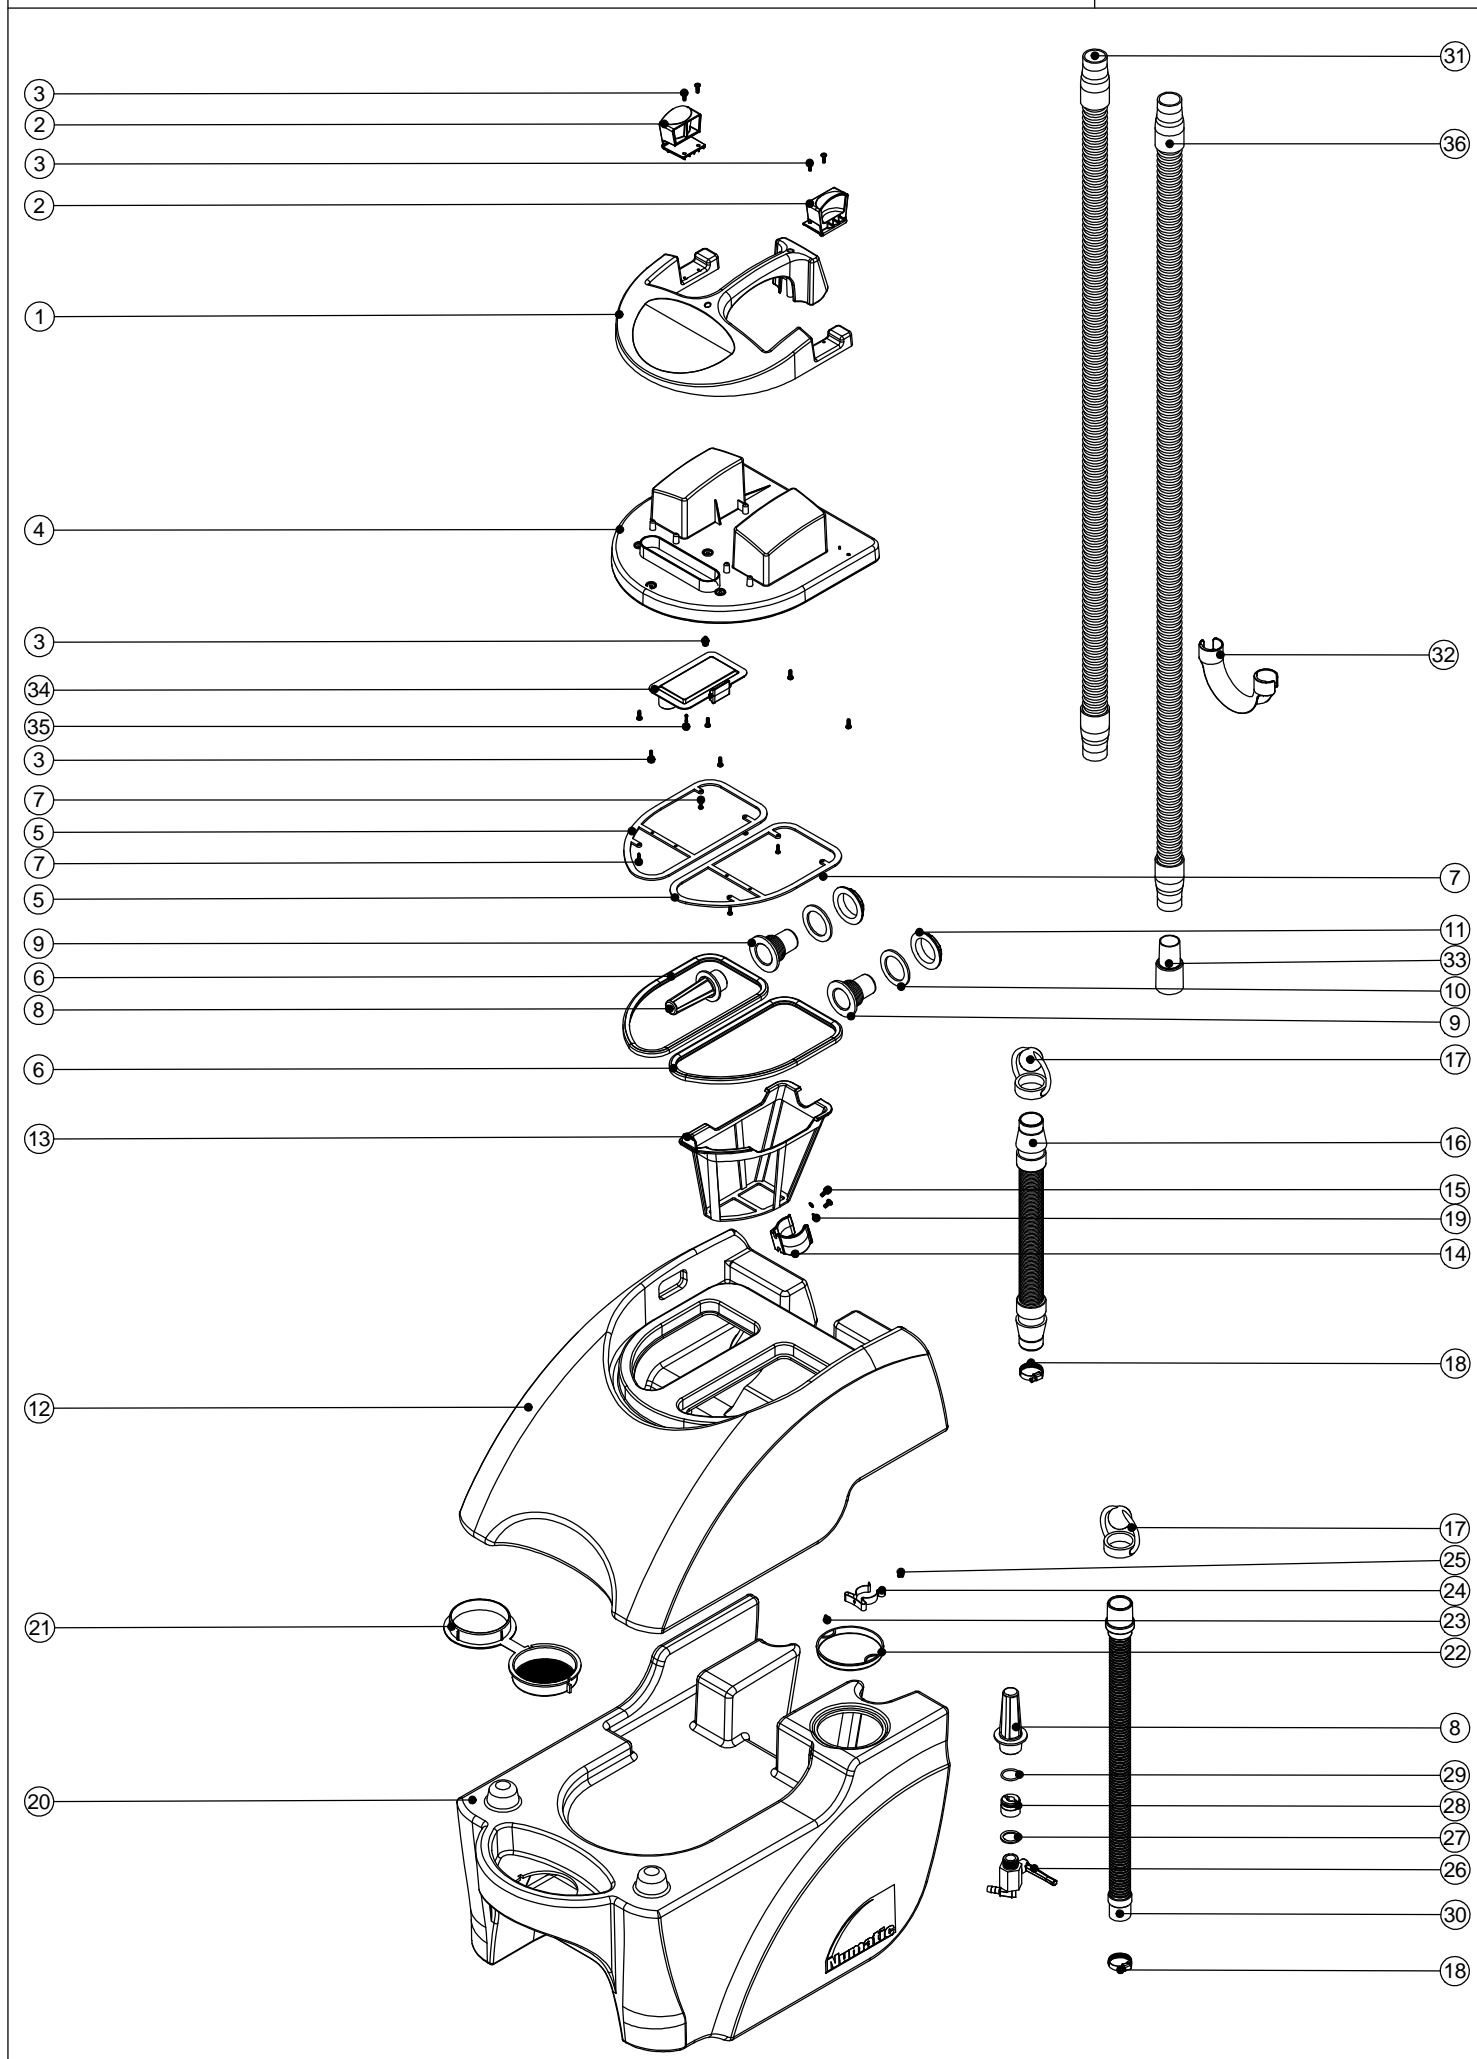

Numatic International Spare Parts

ModelNo:TTB4500/100ST/TT3450S/TT3450C/TTB3450S/TTB3450C/TT4500S/TT4550S/TTB4500S/TTB4552S/TTB3450CRS/TTB4552/100ST/TTB3450 (Power Electronics)/Tank/Separator Assy

234276

DRAWING: EXP-0707 ISS:A20
31/10/2011

Numatic International Spare Parts

ModelNo:TTB4500/100ST/TT3450S/TT3450C/TTB3450S/TTB3450C/TT4500S/TT4550S/TTB4500S/TTB4552S/TTB3450CRS/TTB4552/100ST/TTB3450 (Power Electronics)/Tank/Separator Assy

POS:	ITEM NO:	DESCRIPTION:	COMMENTS:
1	229493	SEPARATOR TOP	
2	229494	CLIP MOULDING	
3	219569	No8 X 1/2 INCH POZI PAN STAINLESS STEEL SCREW	
4	303604	PROCESSED SEPARATOR MOULDING (S TYPE)	
5	329408	GASKET SUPPORT RING	
6	202110	SEALING GASKET	
7	219852	NO6 X 1/2 LONG POZI PAN STAINLESS STEEL SELF TAP SCREW	
8	207122	BARREL FILTER	
9	206228	DRAIN HOSE CONNECTOR	
10	219310	RUBBER WASHER	
11	206116	BLACK NUT	
13	229488	BLUE TOP TANK	TT3450S/TTB3450S/TTB3450C/TT3450C/TTB3450CRS/TTB3450 (POWER ELECTRONICS)
	229490	BLUE TOP TANK	TT4550S/TTB4500S/TTB4552S/TT4500/TTB4500/100ST/TTB4552/100ST
13	207000	GRIT FILTER BASKET	
14	229762	HOSE CLIP MOULDING	
15	219668	M5 X 10MM LONG POZI PAN STAINLESS STEEL SCREW	
16	206842	420MM LONG BLACK STRETCH HOSE C/W CUFFS	
17	206111	HOSE CLOSURE	
18	219674	30/40MM DIAMETER STAINLESS STEEL JUBILEE CLIP	
19	219016	M5 SHAKEPROOF WASHER	
20	229491	BLUE BOTTOM TANK	TT3450S
	229489	BLUE BOTTOM TANK	TTB4500S/TTB4552S/TTB4500/100ST/TTB4552/100ST
	229536	BLUE BOTTOM TANK	TT4550S/TTB4500S
	229487	BLUE BOTTOM TANK	TTB3450S/TTB3450C/TT3450C/TTB3450CRS/TTB3450 (POWER ELECTRONICS)
21	229282	FILTER CAP	
22	219452	100MM DIAMETER HOLE PLUG	
23	219688	M4 FORM A STAINLESS STEEL WASHER	
24	219665	TOOL CLIP	
25	219697	M4 X 8MM LONG POZI PAN STAINLESS STEEL SCREW	
26	206597	TANK TAP	
27	219974	BONDED WASHER 5/8 BSP NON S/C	
28	206274	FILTER CONNECTOR	
29	219626	23MM I/D X 2.5MM SECTION O RING	
30	213025	600MM - 630MM LONG DUMP HOSE ASSEMBLY	
31	206697	1300MM LONG SUCTION HOSE	TTB3450 (POWER ELECTRONICS/TTB3450S/TTB4500S/TTB4552S (VAC HOSE)
	206698	1500MM LONG SUCTION HOSE	TTB3450C/TT3450C (VAC HOSE)
	206696	1200MM LONG SUCTION HOSE	TT3450S/TT4500S/TT4550S (VAC HOSE)
	329787	1600MM LONG SUCTION HOSE	TTB4500/100ST / TTB4552/100ST (VAC HOSE)
	329786	1.85 METER LONG X 32MM DIAMETER SUCTION HOSE	TTB-3450CRS (VAC HOSE)
32	206512	HOSE HOOK	ALL MACHINES EXCEPT TTB3450C
33	237220	38/32MM ADAPTOR	ALL MACHINES EXCEPT TTB3450C
34	237090	SEPARATOR FLOAT MOULDING (MK 2)	
35	219568	No8 X 3/4 INCH LONG POZI PAN STAINLESS STEEL SCREW	
36	206698	1500MM LONG SUCTION HOSE	ALL MACHINES:EXCEPT TTB3450C (FLOOR TOOL HOSE)
	329786	1.85 METER LONG X 32MM DIAMETER SUCTION HOSE	TTB3450C & TT3450C (FLOOR TOOL HOSE)