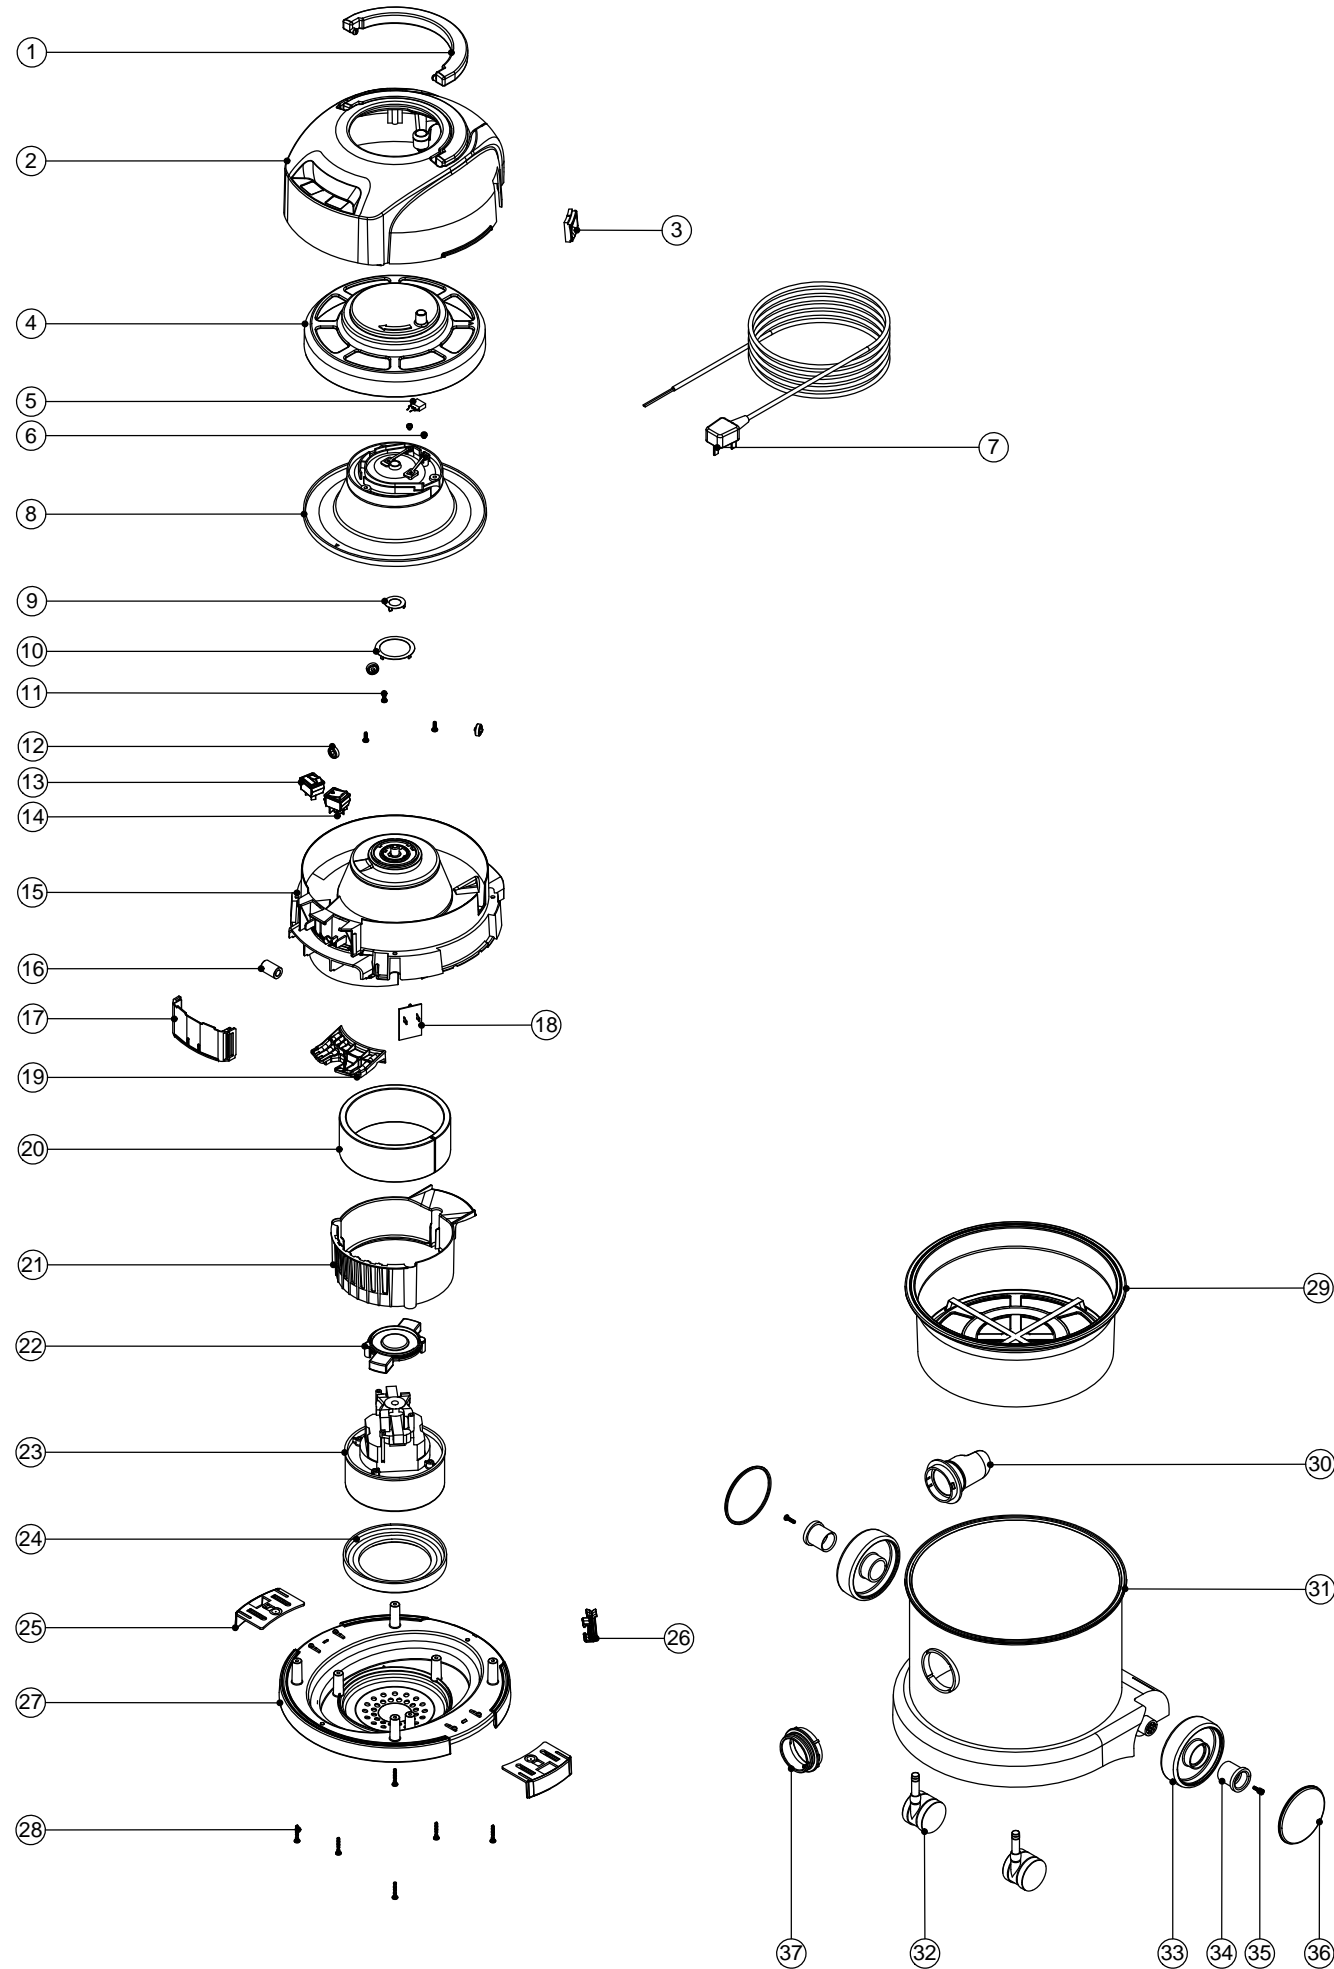

# Numatic International Spare Parts

**Model No:** PVR370A / 380A RED EXPLODED DRAWING

POS	ITEM NO:	DESCRIPTION	COMMENTS
1	227120	HANDLE	
2	325812	PVR BLACK AUTOSAVE COVER + HANDLE. PRINT WHITE NUMATIC+GREEN AUTOSAVE FLOWER LOGO	INCLUDES ITEM 1 (227120)
3	227108	BLACK CABLE ENTRY	
4	333113	CABLE REEL COVER ASSEMBLY (C/W WINDER KNOB)	
5	230096	SUPPRESSOR CAPACITOR ASSEMBLY WITH DISCHARGE RESISTOR	
6	219090	M4 X 8MM LONG POZI PAN SEMS SCREW	
7	236116	12.5MT X 1MM X 2 CORE (H05 V2V2-F) UK PLUG	
	220251	12.5M X 1.00MM X 2 CORE CABLE (EURO PLUG)	
	220192	12.5M X 1.00MM X 2 CORE CABLE (SWISS PLUG)	
	220467	12.5M X 1.00MM X 2 CORE CABLE (SOUTH AFRICAN PLUG)	
	236044	10.0M X 1.00MM X 2 CORE CABLE (AUSTRALIAN PLUG)	
	236049	10.0M X 1.5MM X 2 CORE CABLE (16 AMP INDUSTRIAL PLUG)	
8	227132	CABLE REEL MOULDING ASSEMBLY	
9	227141	INNER CONTACT RING	
10	227142	OUTER CONTACT RING	
11	219101	No8 X 1/2 INCH LONG POZI PAN PLASTIITE SCREW	
12	227436	ROLLER WHEEL	
13	221102	RED MOMENTARY ROCKER SWITCH (BLACK BODY / RED ILLUMINATION WINDOW)	
14	220582	GREEN ROCKER SWITCH	
15	237129	TOP MOTOR HOUSING (PVR FRONT SWITCH)	
	237130	TOP MOTOR HOUSING V2 (PVR FRONT SWITCH)	CSA APPROVED MACHINES
16	230097	AXIAL FERRITE BEAD	
17	229623	SWITCH COVER	
	229738	SWITCH COVER V2	CSA APPROVED MACHINES
18	206606	NUMATIC 2 SPEED CONTROL PCB	
19	237132	WIRE ENTRY ENCLOSURE (PVR FRONT SWITCH)	
	237133	WIRE ENTRY ENCLOSURE V2 (PVR FRONT SWITCH)	CSA APPROVED MACHINES
20	203020	POD SIDE FELT	
21	229621	AIR GUIDE	
22	229614	MOTOR PLATE BI -MATERIAL	
23	205403	240V 2 STAGE THRO FLOW TAPER FAN MOTOR (DL21104T) TCO	
	205401	120V 2 STAGE THRO FLOW TAPER FAN MOTOR (DL21101T) TCO	
24	227882	BOTTOM MOTOR GASKET	
25	229715	TOGGLE (TWIN SHOT)	
26	229426	HENRY CLIPHOLDER	
27	229618	BOTTOM MOTOR HOUSING (TWIN-SHOT)	
28	219104	No8 X 1 INCH LONG POZI PAN PLASTITE SCREW	
29	207109	12 INCH FILTER (DOUBLE BOTTOM) 160GRM SMS	
30	227363	BAG CONNECTOR	
31	227608	370 RED DRUM	
	225003	380 RED DRUM	
32	204111	50MM TWIN WHEEL CASTOR WITH PU TYRE	
33	227640	2 SHOT WHEEL ASSEMBLY	
34	227868	WHEEL HUB FOR 2 SHOT WHEEL	
35	219105	No8 X 5/8 INCH LONG POZI PAN PLASTITE SCREW	
36	227687	RED TRIM	
37	227396	RED THREADED NECK	1