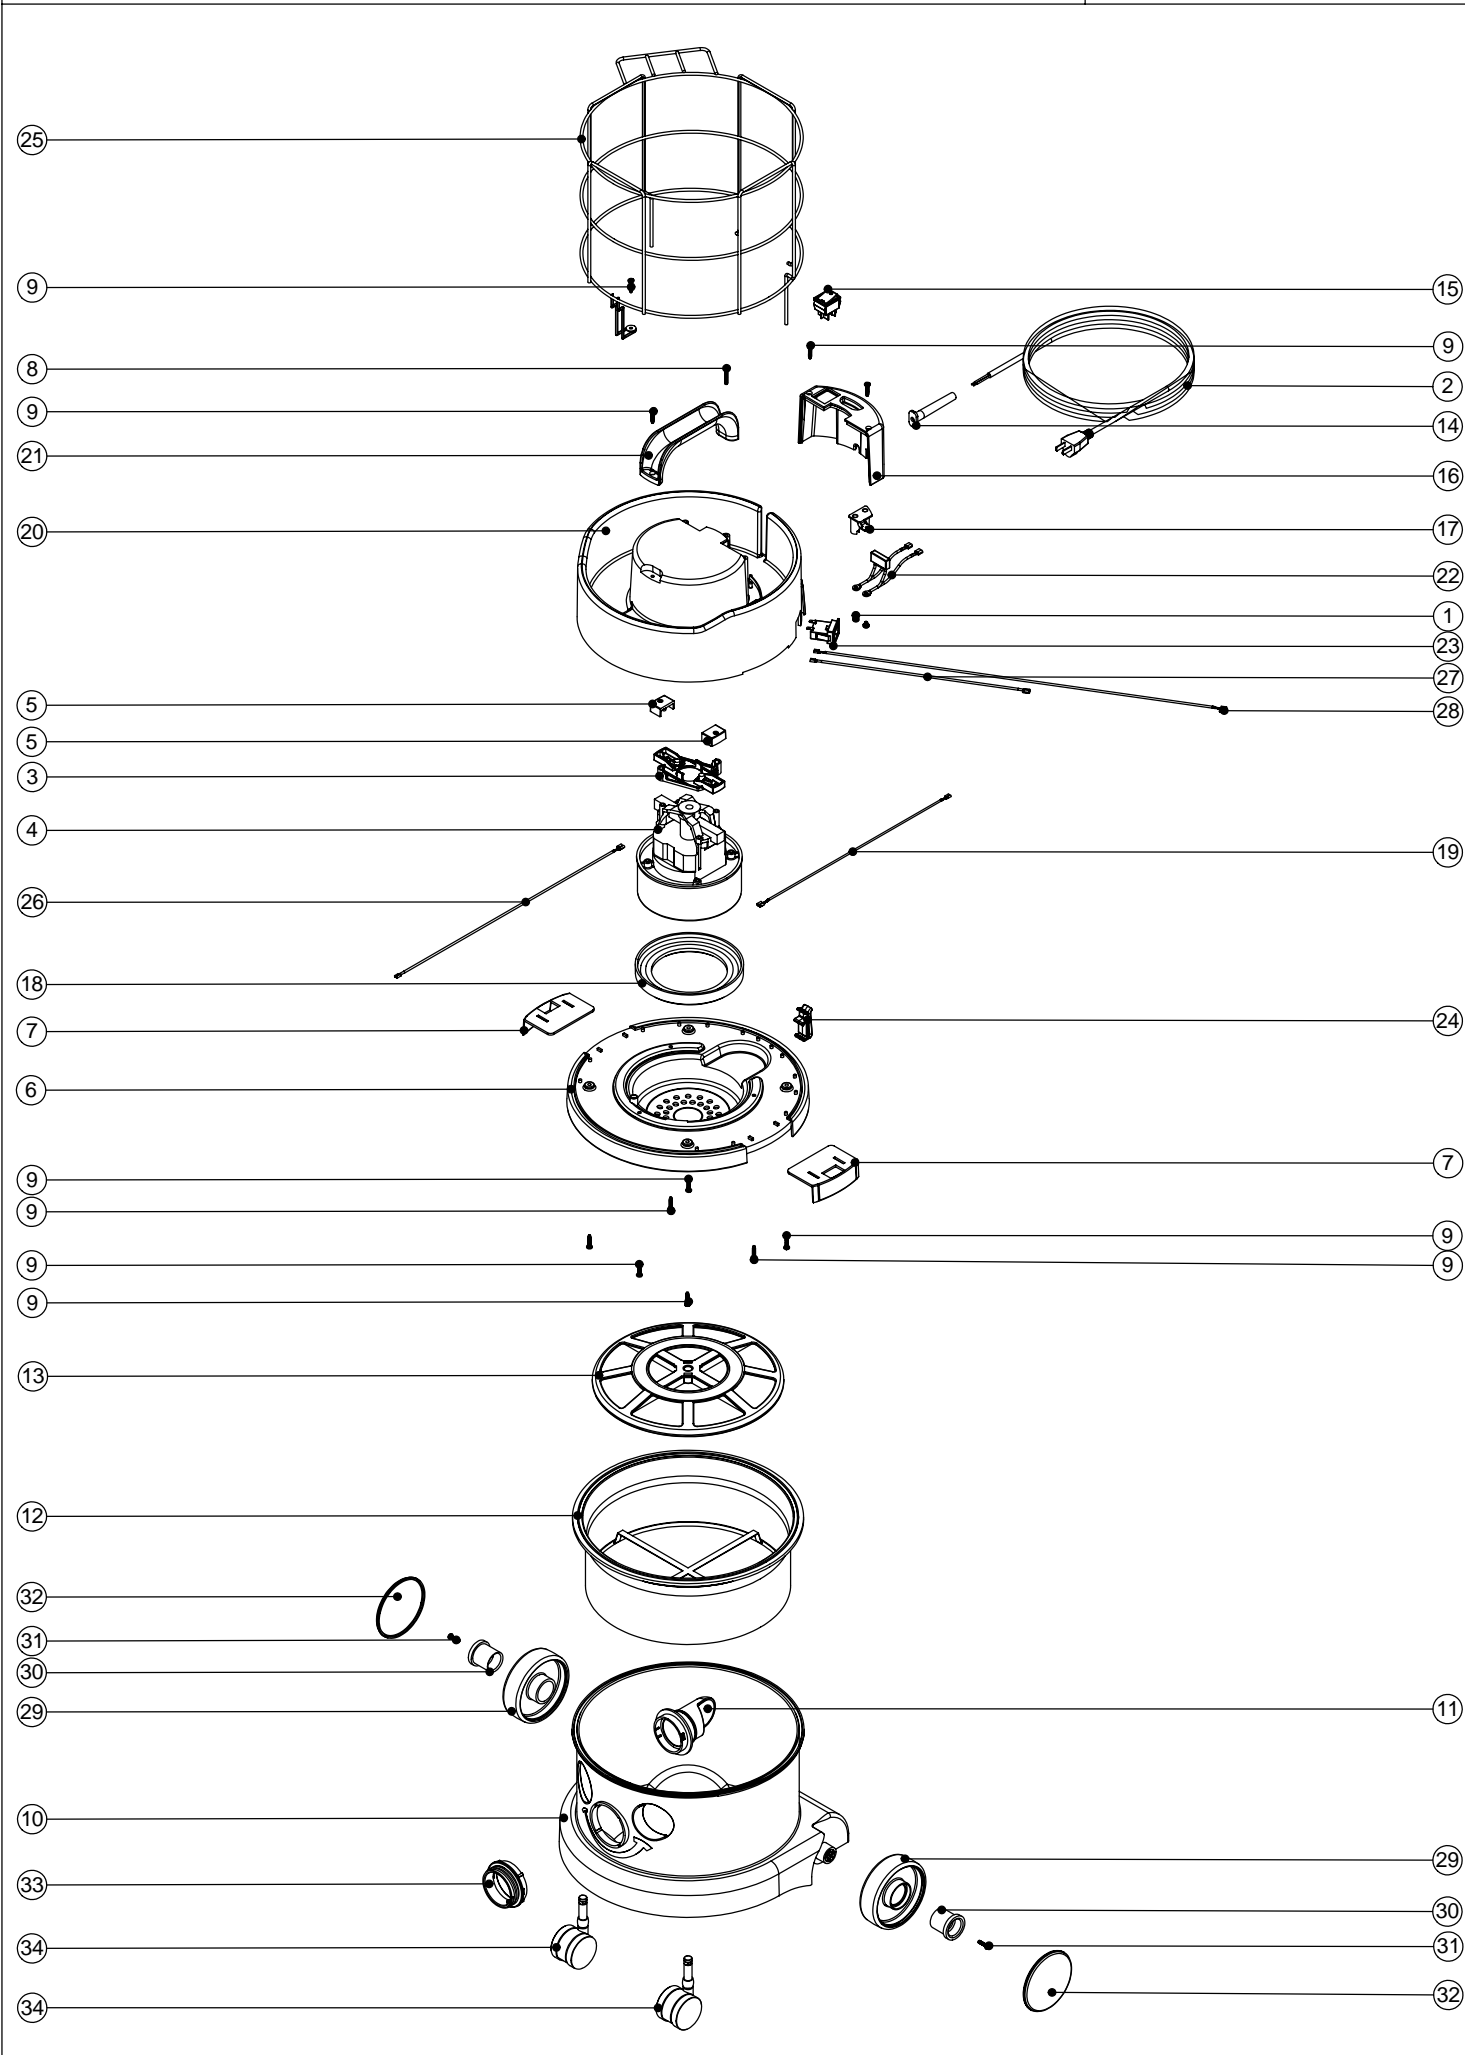

Numatic International Spare Parts

Model No: NVH200-2 (NACE)

234307
DRAWING: EXP-0738 ISS:A02
12/06/2006