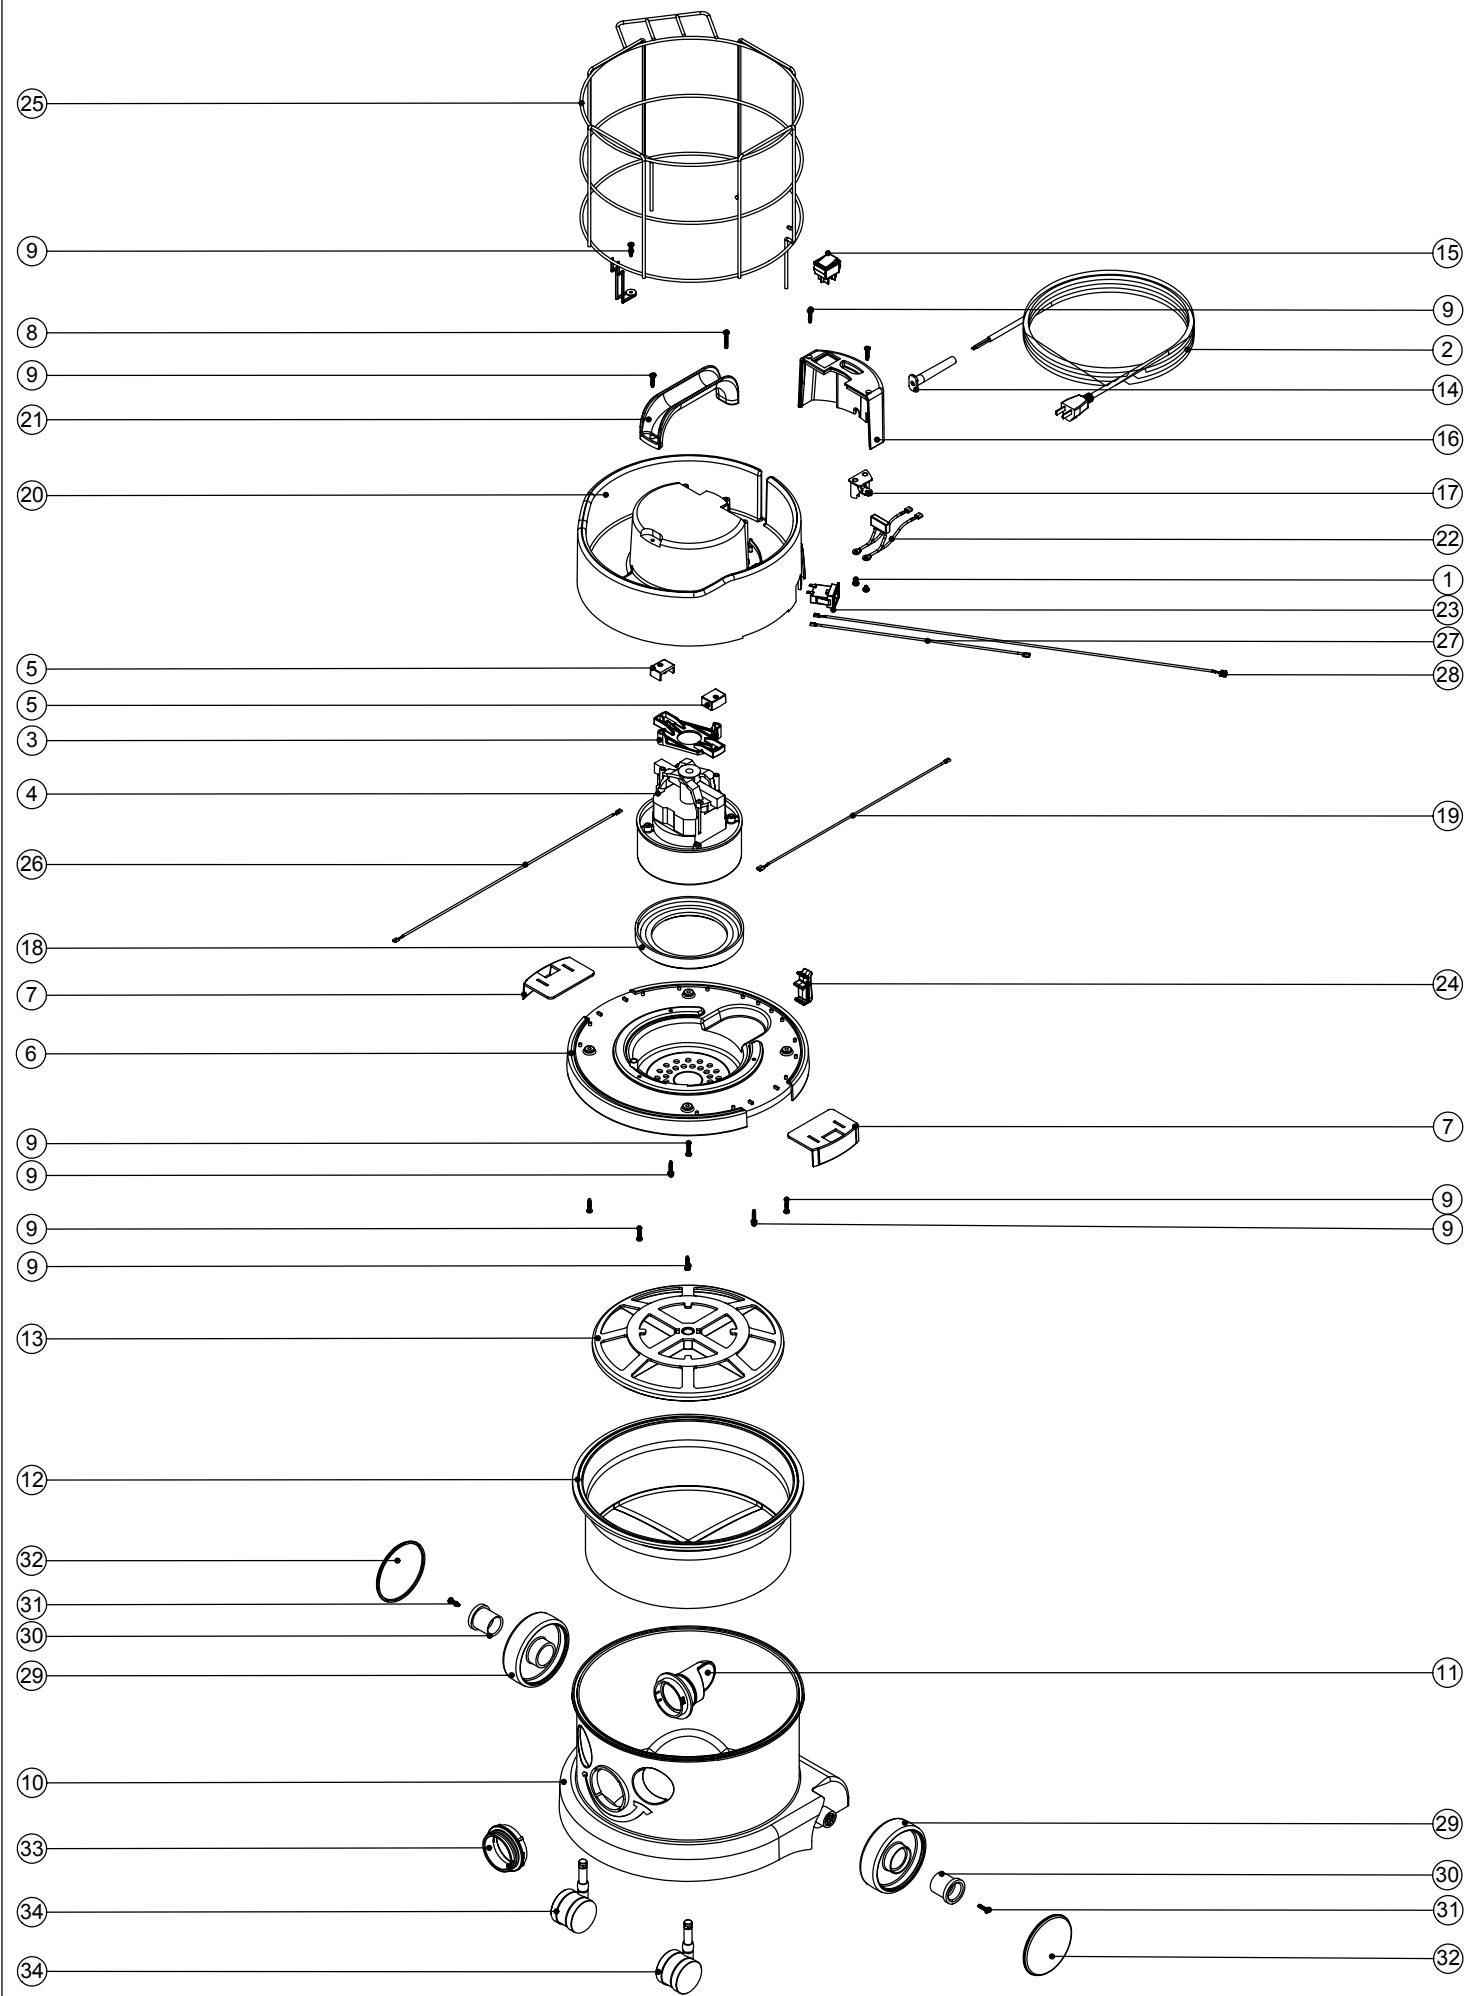

**Numatic International Spare Parts**

**Model No: NVH200-2 (NACE)**

234307  
DRAWING: EXP-0738 ISS:A01  
09/02/2005

**Numatic International Spare Parts**

**Model No: NVH200-2 (NACE)**

POS:	ITEM NO:	DESCRIPTION:	COMMENTS:
1	219090	M4 X 8MM LONG POZI PAN SEMS SCREW	
2	236041	MAINS CABLE (10.0 METRE LONG / 18AWG / 2 CORE / YELLOW CABLE / CSA PLUG)	
3	227881	MOTOR PLATE	
4	205401	120V 2 STAGE THRO FLOW TAPER FAN MOTOR (DL21101T) TCO	
5	227438	RUBBER END PAD	
6	227343	GREY BOTTOM MOTOR HOUSING	
7	227115	TOGGLE	
8	219104	No8 X 1 INCH LONG POZI PAN PLASTITE SCREW	
9	219041	No8 X 3/4 INCH LONG POZI PAN SCREW	
10	225191	RED MOULDED DRUM PLUS FACE	
11	227363	BAG CONNECTOR	
12	207109	12 INCH FILTER (DOUBLE BOTTOM) 160GRM SMS	
13	209050	SINGLE FILTER GRID	
14	220923	STRESS RELIEF	
15	220552	RED ROCKER SWITCH	
16	227342	GREY SWITCH BOX	
17	325212	TERMINAL BLOCK + INSERTS	
18	227882	BOTTOM MOTOR GASKET	
19	320296	340MM LONG WHITE LINK WIRE	
20	325494	BLACK TOP MOTOR HOUSING (PROCESSED FOR CAGE & PRINTED WHITE NUMATIC)	
21	206451	HANDLE	
22	220698	SUPPRESSOR ASSEMBLY	
23	220130	PTO SOCKET	
24	229426	HENRY CLIPHOLDER	
25	401377	ROUND TOP WIRE CAGE (PAINTED BLACK)	
26	320335	410MM LONG WHITE LINK WIRE	
27	320697	280MM LONG WHITE LINK WIRE	
28	321110	550MM LONG WHITE LINK WIRE	
29	227640	2 SHOT WHEEL ASSEMBLY	
30	227868	WHEEL HUB FOR 2 SHOT WHEEL	
31	219105	No8 X 5/8 INCH LONG POZI PAN PLASTITE SCREW	
32	227638	BLACK PLAIN TRIM	
33	227396	RED THREADED NECK	
34	204111	50MM TWIN WHEEL CASTOR WITH PU TYRE	