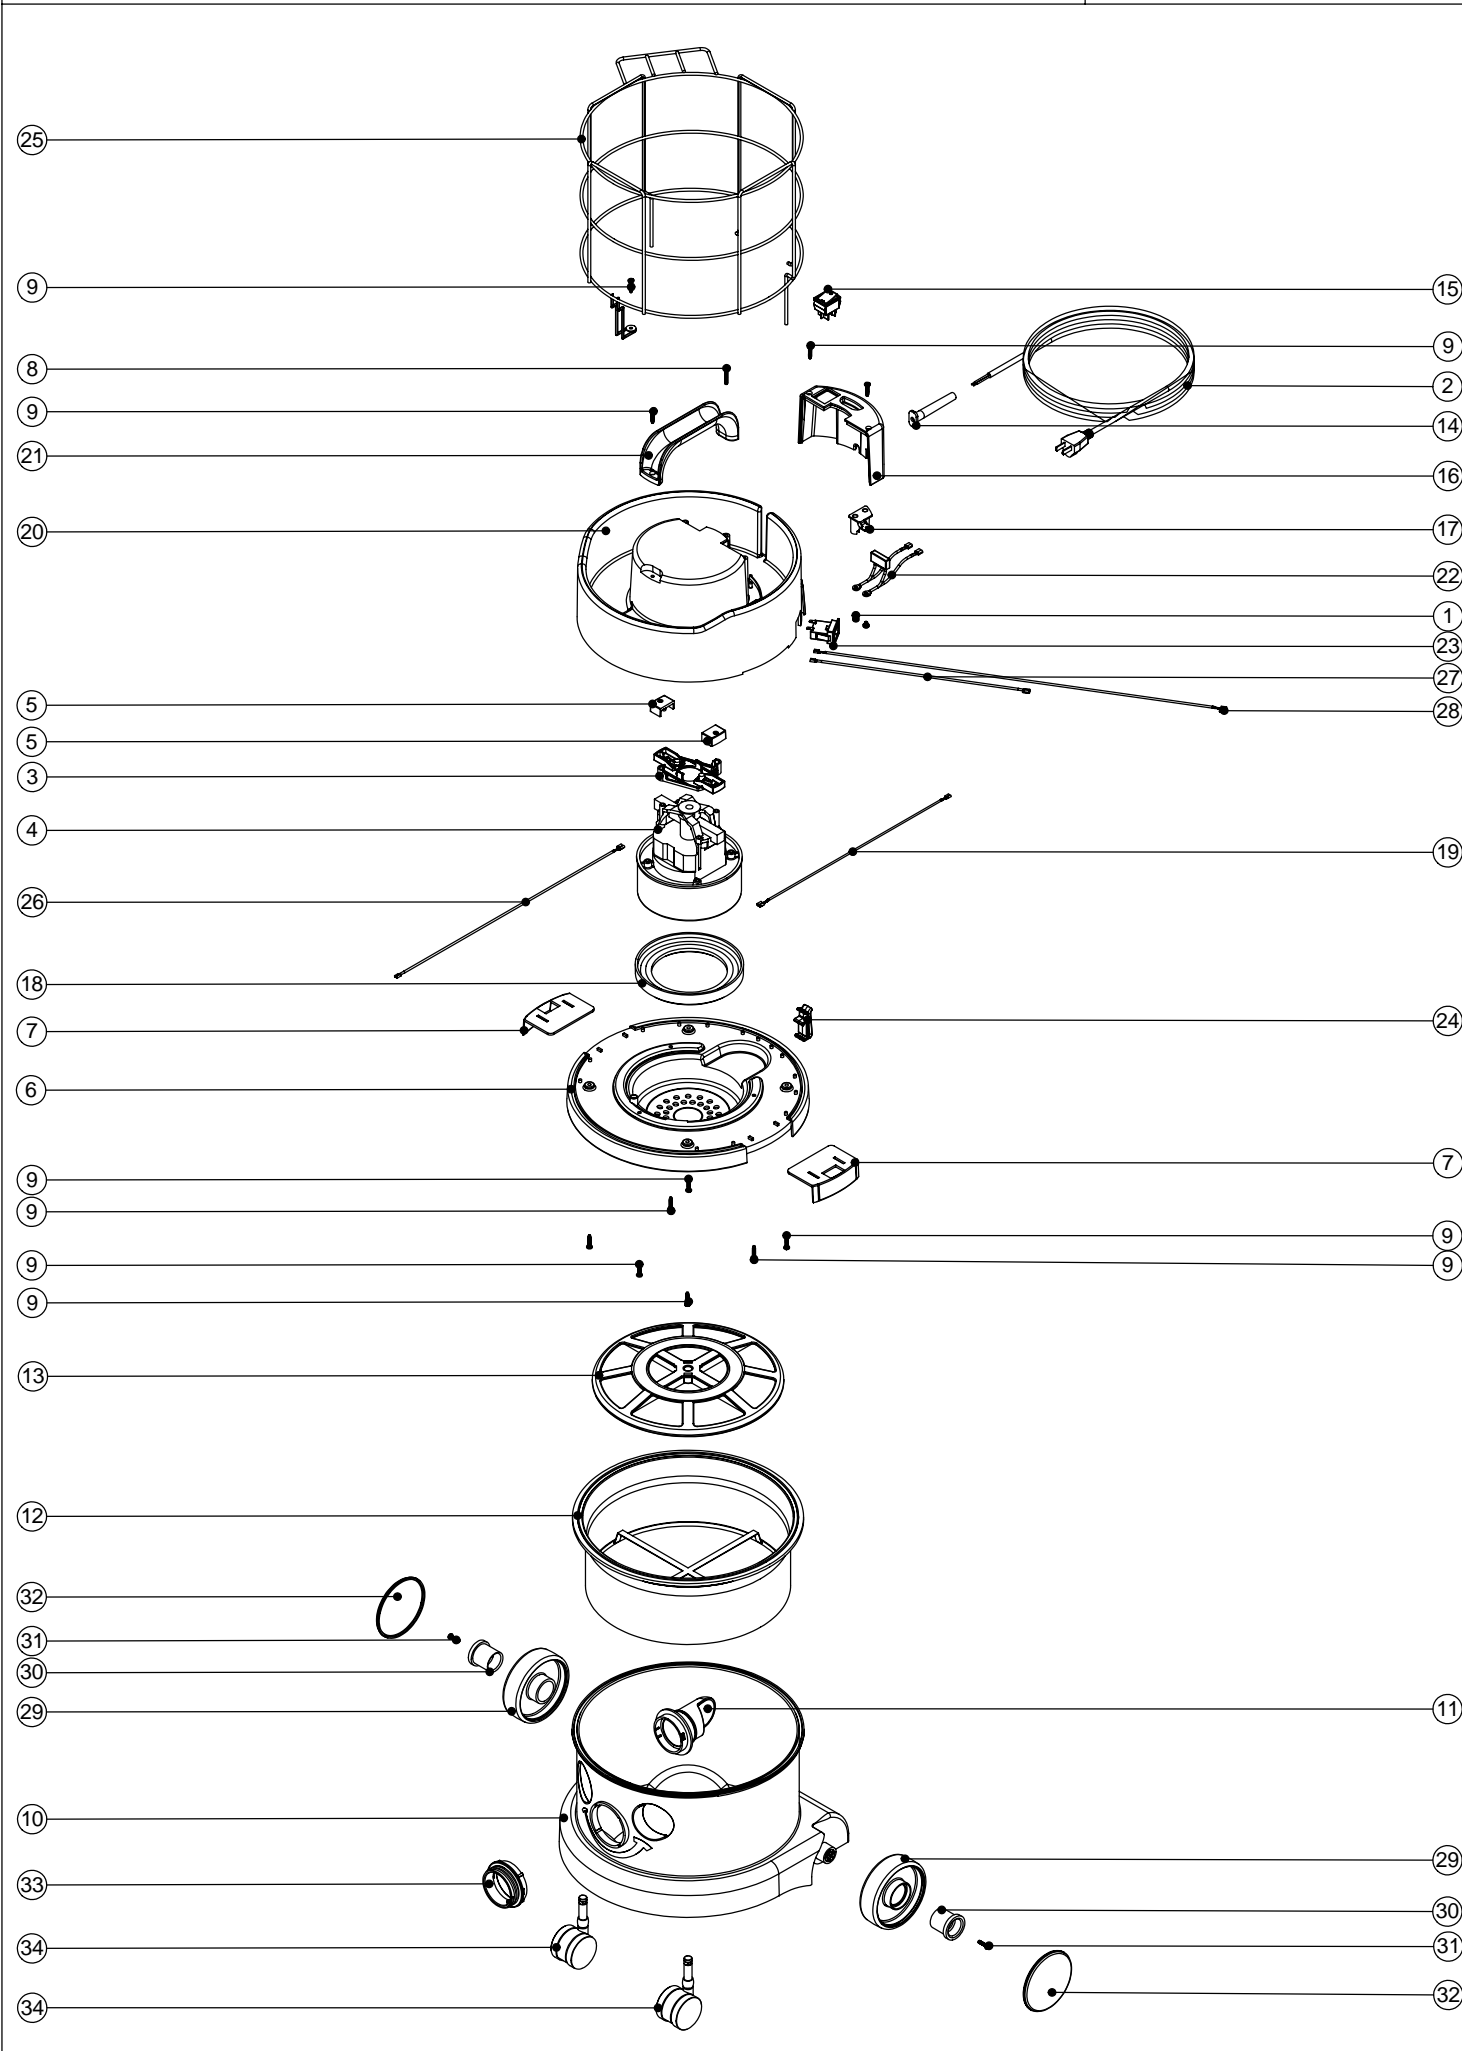

**Numatic International Spare Parts**

**Model No: NVH200-2 (NACE)**

234307  
DRAWING: EXP-0738 ISS:A03  
14/08/2007

**Numatic International Spare Parts**

**Model No: NVH200-2 (NACE)**

POS:	ITEM NO:	DESCRIPTION:	COMMENTS:
1	219090	M4 X 8MM LONG POZI PAN SEMS SCREW	
2	236041	MAINS CABLE (10.0 METRE LONG / 18AWG / 2 CORE / YELLOW CABLE / CSA PLUG)	
3	227881	MOTOR PLATE	
4	205401	120V 2 STAGE THRO FLOW TAPER FAN MOTOR (DL21101T) TCO	
5	227438	RUBBER END PAD	
6	227898	RED BOTTOM MOTOR HOUSING	
7	227115	TOGGLE	
8	219104	No8 X 1 INCH LONG POZI PAN PLASTITE SCREW	
9	219041	No8 X 3/4 INCH LONG POZI PAN SCREW	
10	225191	RED MOULDED DRUM PLUS FACE	
11	227363	BAG CONNECTOR	
12	207109	12 INCH FILTER (DOUBLE BOTTOM) 160GRM SMS	INCLUDES ITEM 13 (209200)
13	209200	12 INCH FILTER GRID	
14	220923	STRESS RELIEF	
15	220552	RED ROCKER SWITCH	
16	227342	GREY SWITCH BOX	
17	325212	TERMINAL BLOCK + INSERTS	
18	227882	BOTTOM MOTOR GASKET	
19	320296	340MM LONG WHITE LINK WIRE	
20	325494	BLACK TOP MOTOR HOUSING (PROCESSED FOR CAGE & PRINTED WHITE NUMATIC)	
21	206451	HANDLE	
22	220698	SUPPRESSOR ASSEMBLY	
23	220130	PTO SOCKET	
24	229426	HENRY CLIPHOLDER	
25	401377	ROUND TOP WIRE CAGE (PAINTED BLACK)	
26	320335	410MM LONG WHITE LINK WIRE	
27	320697	280MM LONG WHITE LINK WIRE	
28	321110	550MM LONG WHITE LINK WIRE	
29	227640	2 SHOT WHEEL ASSEMBLY	
30	227868	WHEEL HUB FOR 2 SHOT WHEEL	
31	219105	No8 X 5/8 INCH LONG POZI PAN PLASTITE SCREW	
32	227638	BLACK PLAIN TRIM	
33	227396	RED THREADED NECK	
34	204111	50MM TWIN WHEEL CASTOR WITH PU TYRE	