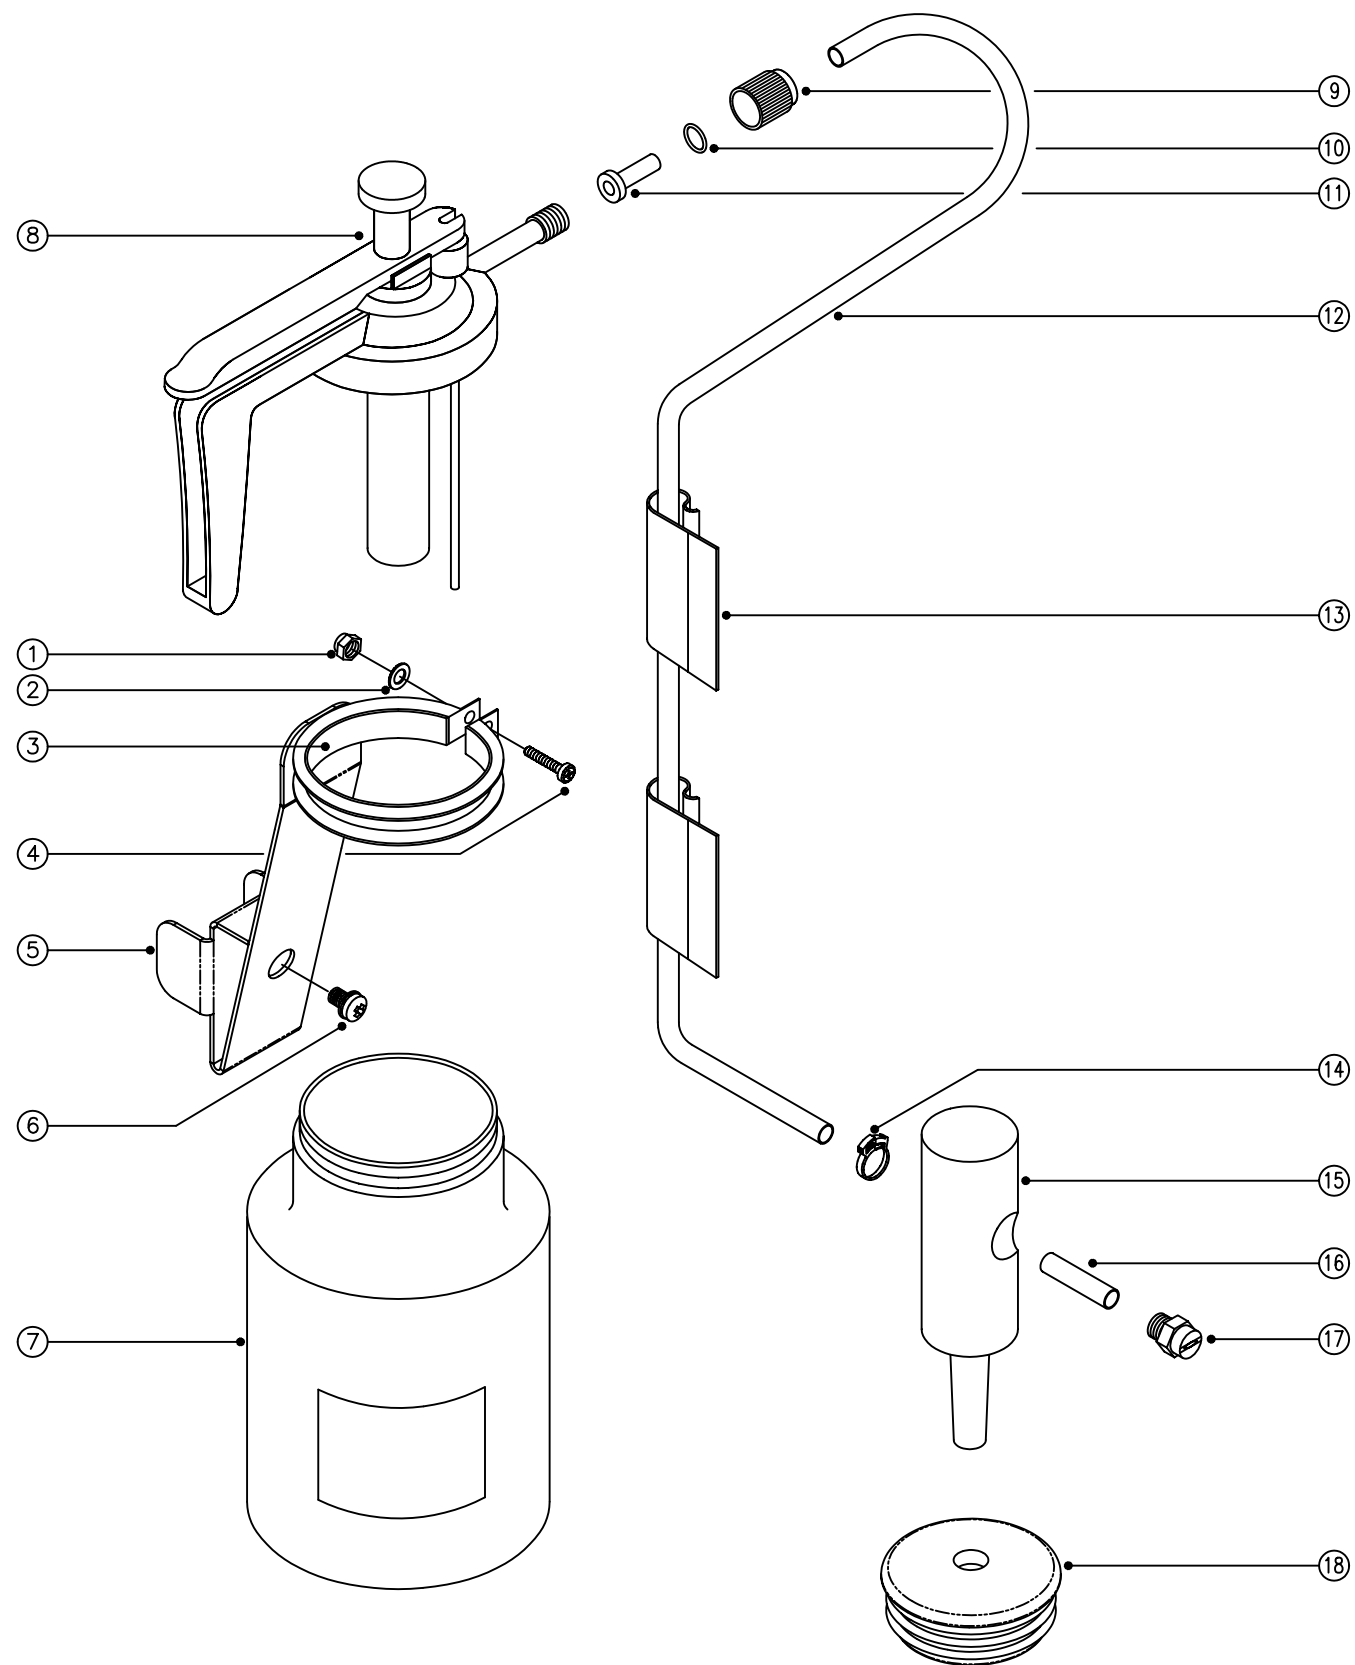

MODEL No. FMA-606054 NUSPEED SPRAY SYSTEM

SPARE PARTS

POS.	PART No	DESCRIPTION
1	219076	M5 Stiffnut
2	219003	M5 Washer
3	304090	240mm Long Inseal
4	299020	M5 x 30mm screw
5	404015	Spray Bottle Mounting Bracket (NS)
6	219047	M5 x 10mm Screw
7	304087	Spray Unit Assembly
8		
9		
10	229082	O-Ring

POS.	PART No	DESCRIPTION
11	220078	Earthing Spacer
12	304095	1500mm long PVC tube*
13	220357	Cable Clip
14	219484	Hose Clip
15	219169	Spray Nozzel Mounting Bracket
16	304094	70mm Long PVC Tube
17	216165	Spray Nozzel
18	304215	Black End Stop with Hole

*FIG 1. Trim approx 300mm off length
 *FIG 2. Keep as supplied

FIG 1.

FIG 2.