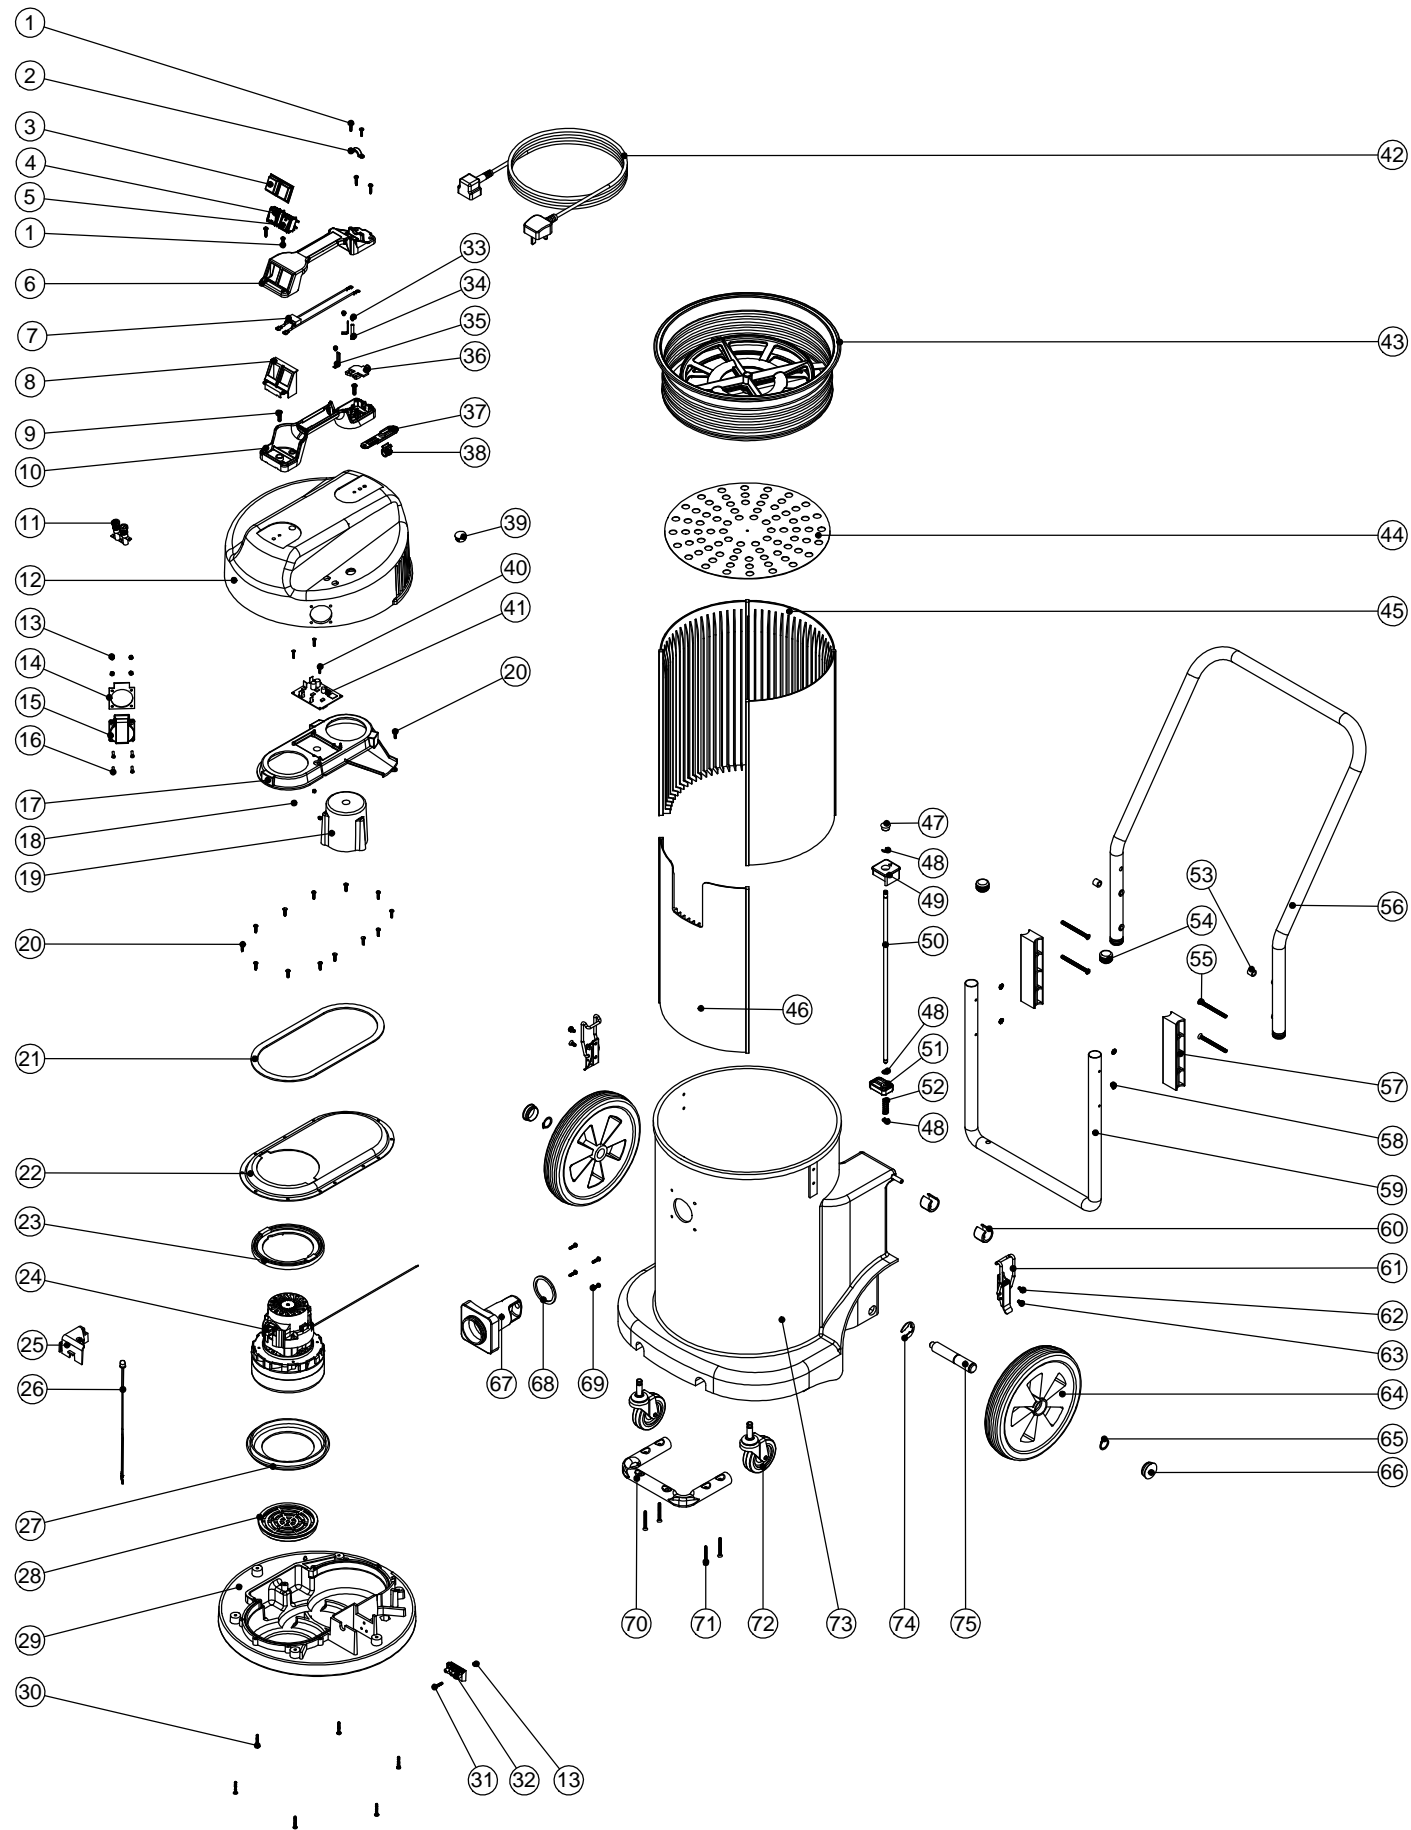

Numatic International Spare Parts

Model No: NDS 900A ASSEMBLY

NB: FOR WIRING SEE DRAWING: DRW-9937

234858

DRAWING: DRW-7151 ISS:A01
05/05/2011

Numatic International Spare Parts

Model No: NDS 900A ASSEMBLY