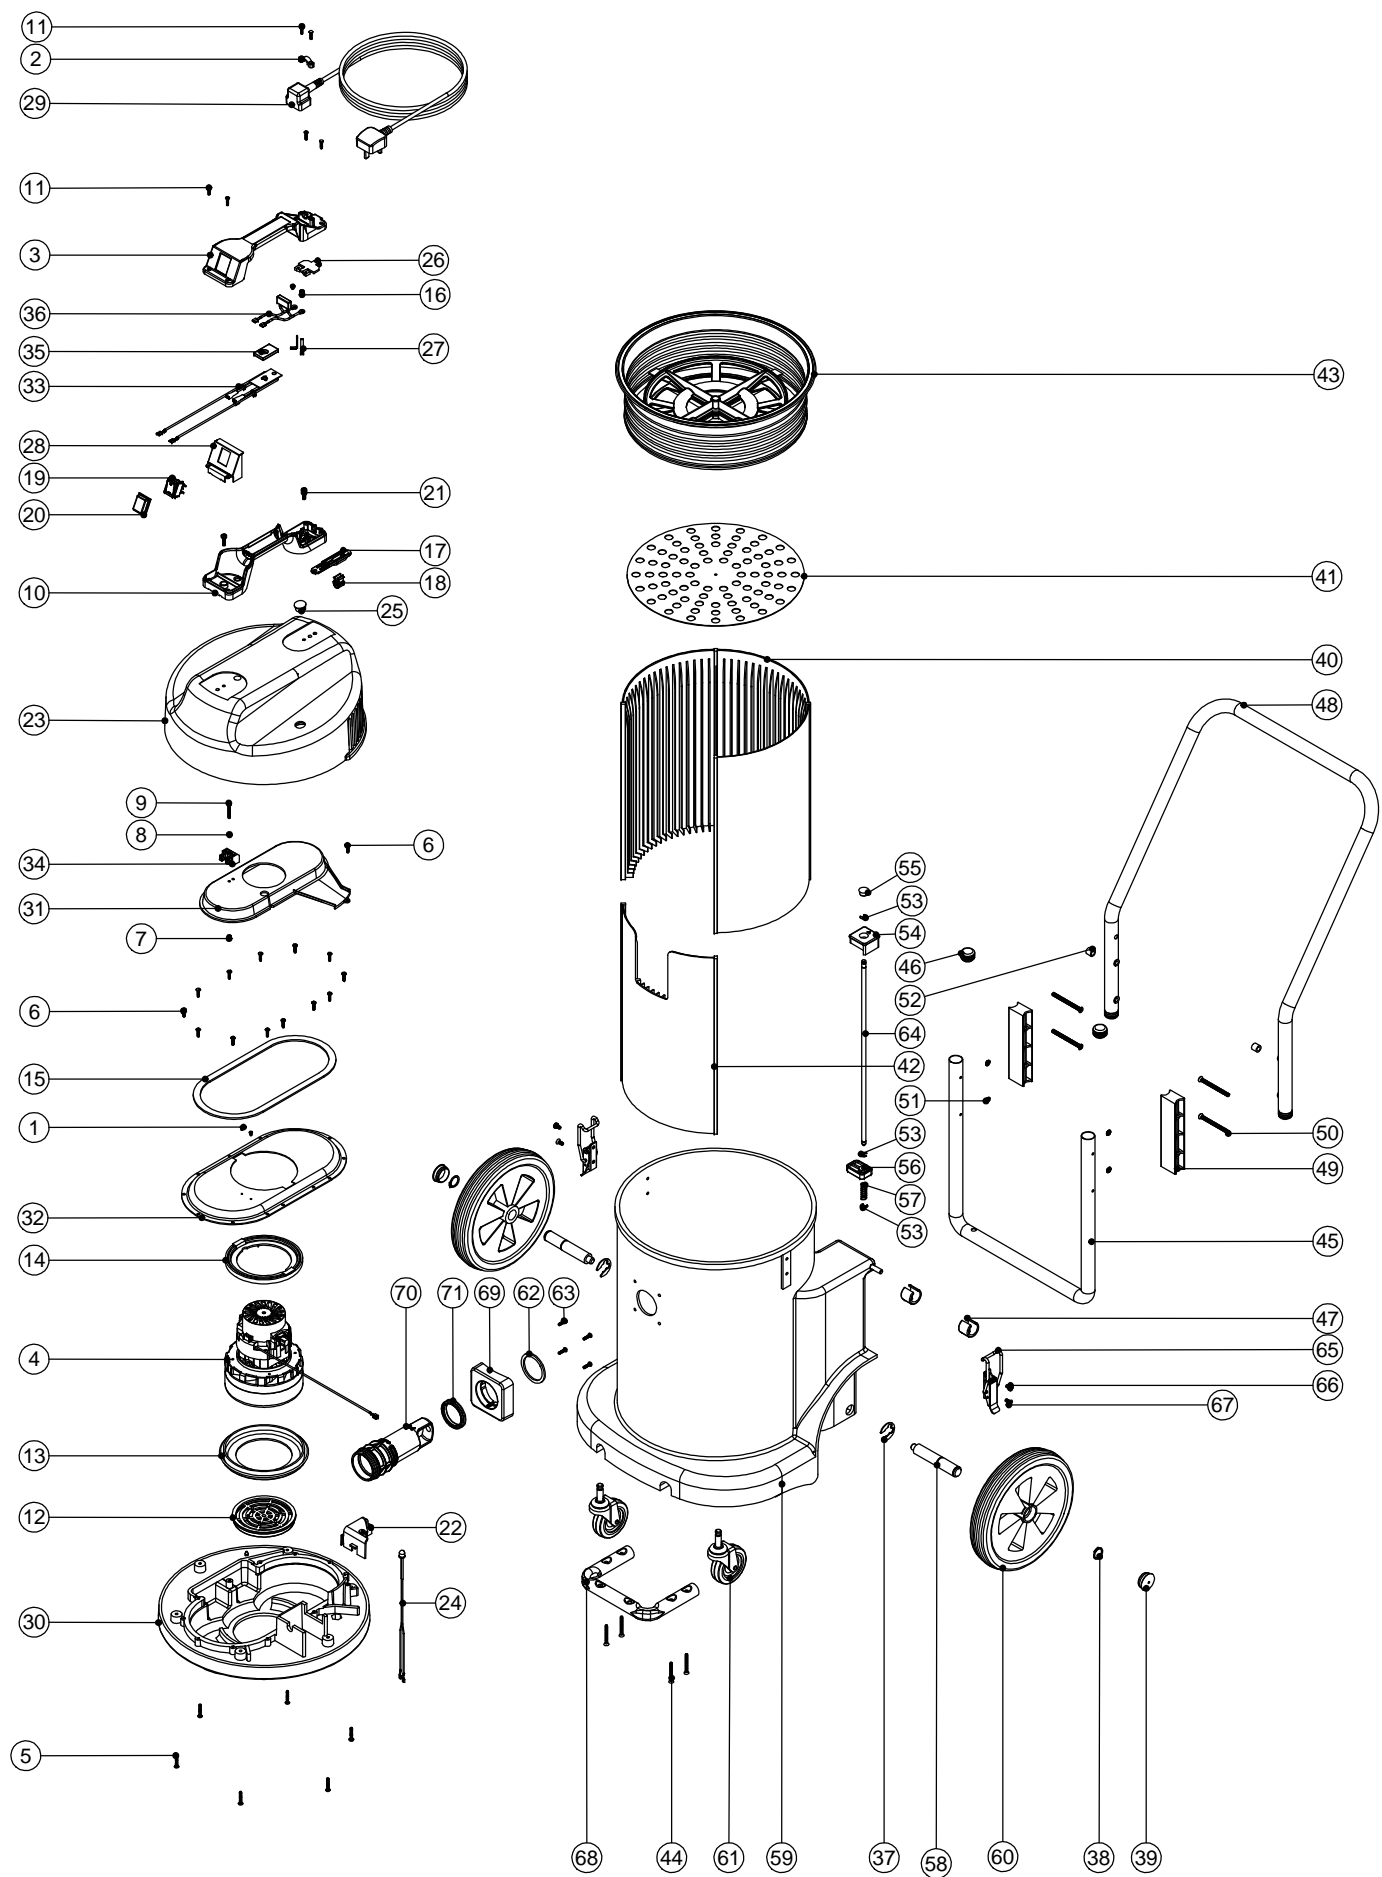

Numatic International Spare Parts

Model No: NDS 900 ASSEMBLY DRAWING

NB: FOR WIRING SEE DRAWING: DRW-5759,DRW-5761

234738
DRAWING: DRW-5750 ISS:A02
07/02/2012

Numatic International Spare Parts

Model No: NDS 900 ASSEMBLY DRAWING