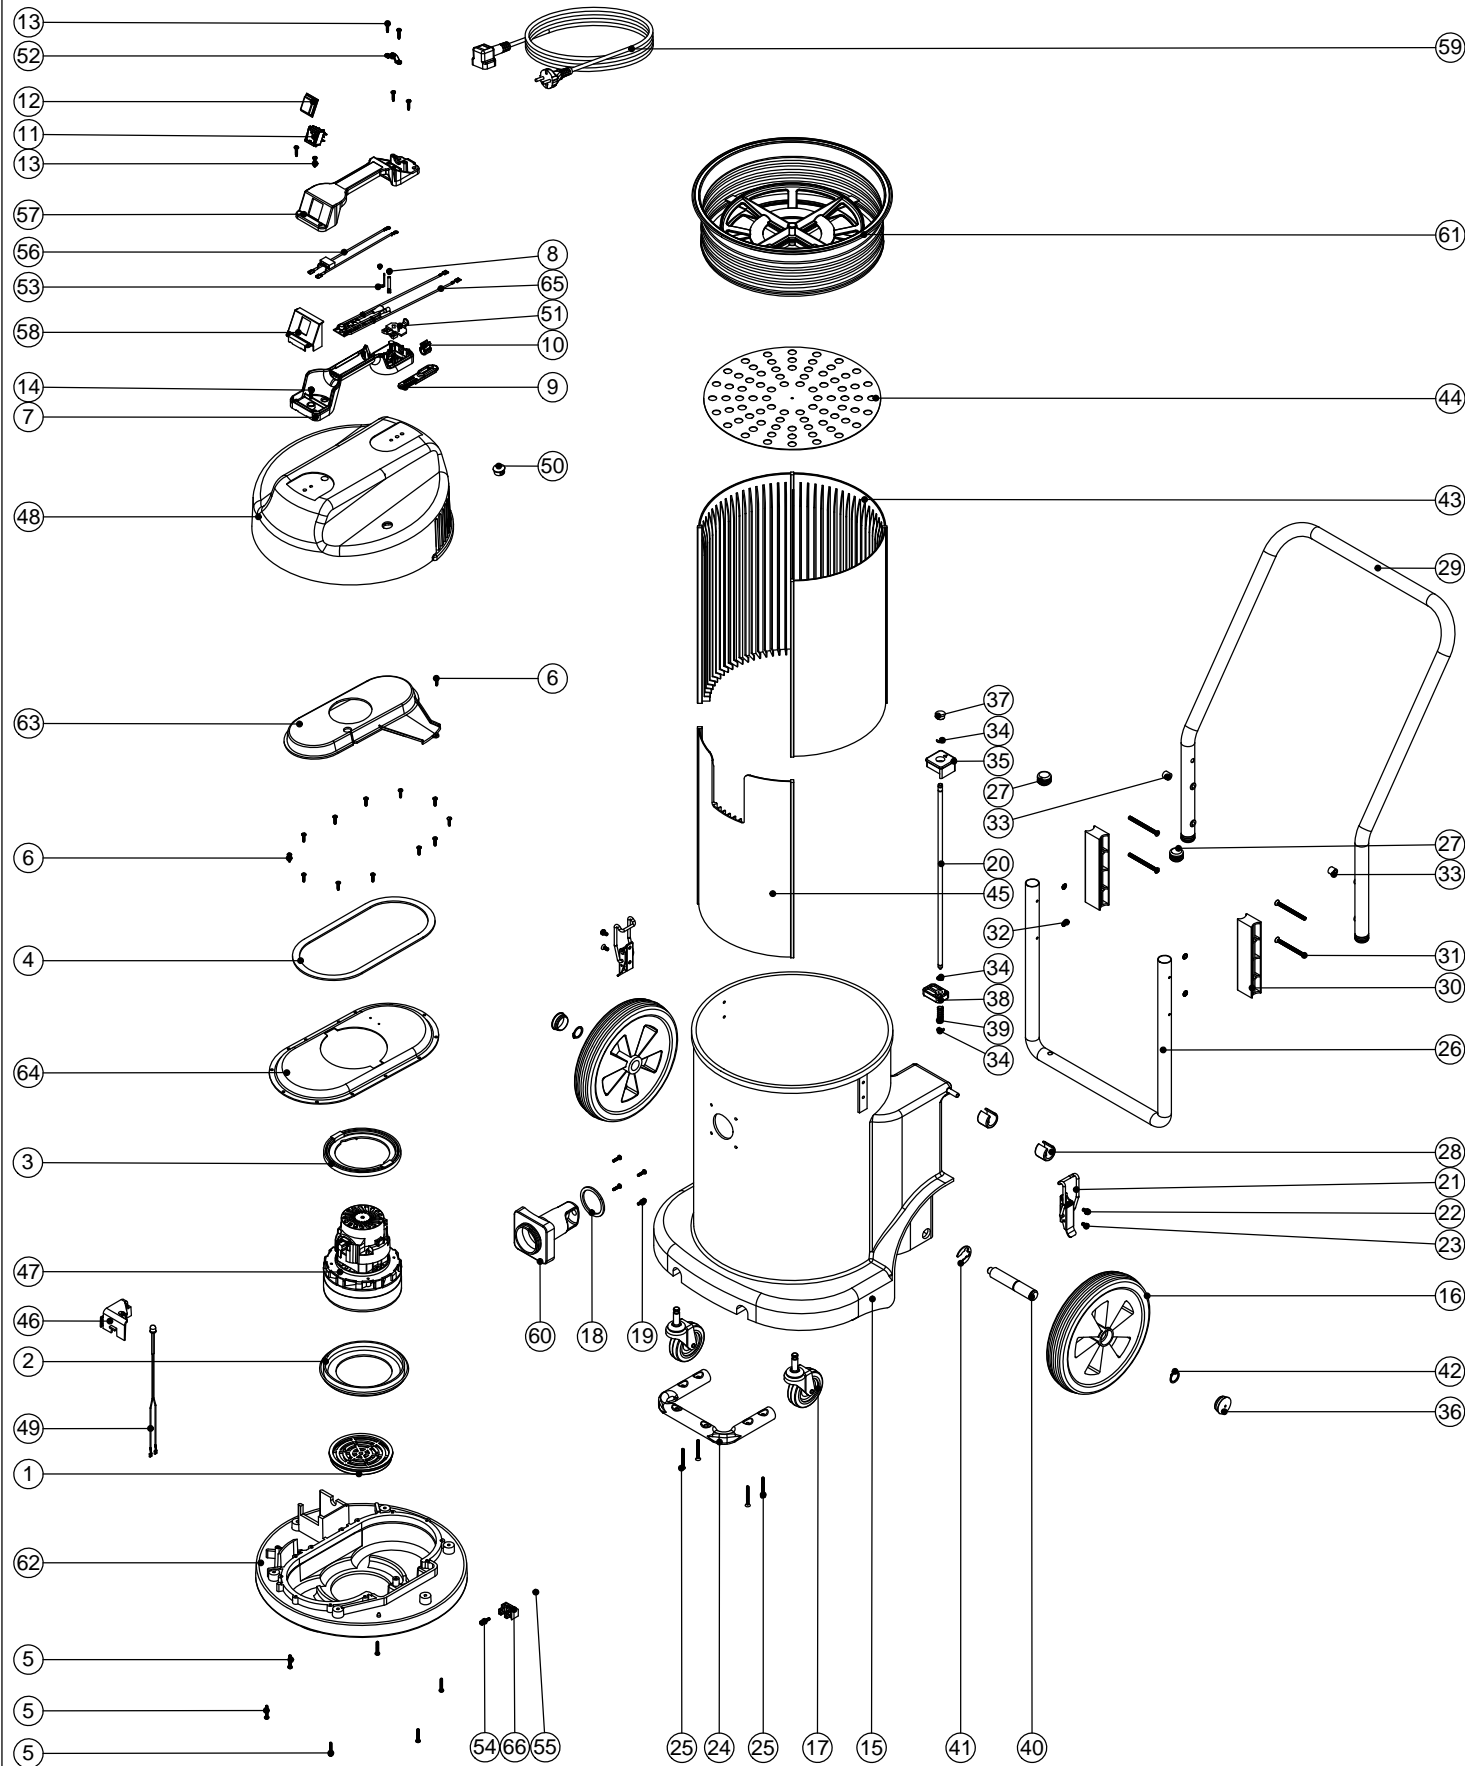

Numatic International Spare Parts

Model No: NDS900 EXPLODED DRAWING

NB: FOR WIRING SEE DRAWING: DRW-5759,DRW-5761,DRW-5762

234738
DRAWING: DRW-5750 ISS:A01
15/04/2010

Numatic International Spare Parts

Model No: NDS900 EXPLODED DRAWING