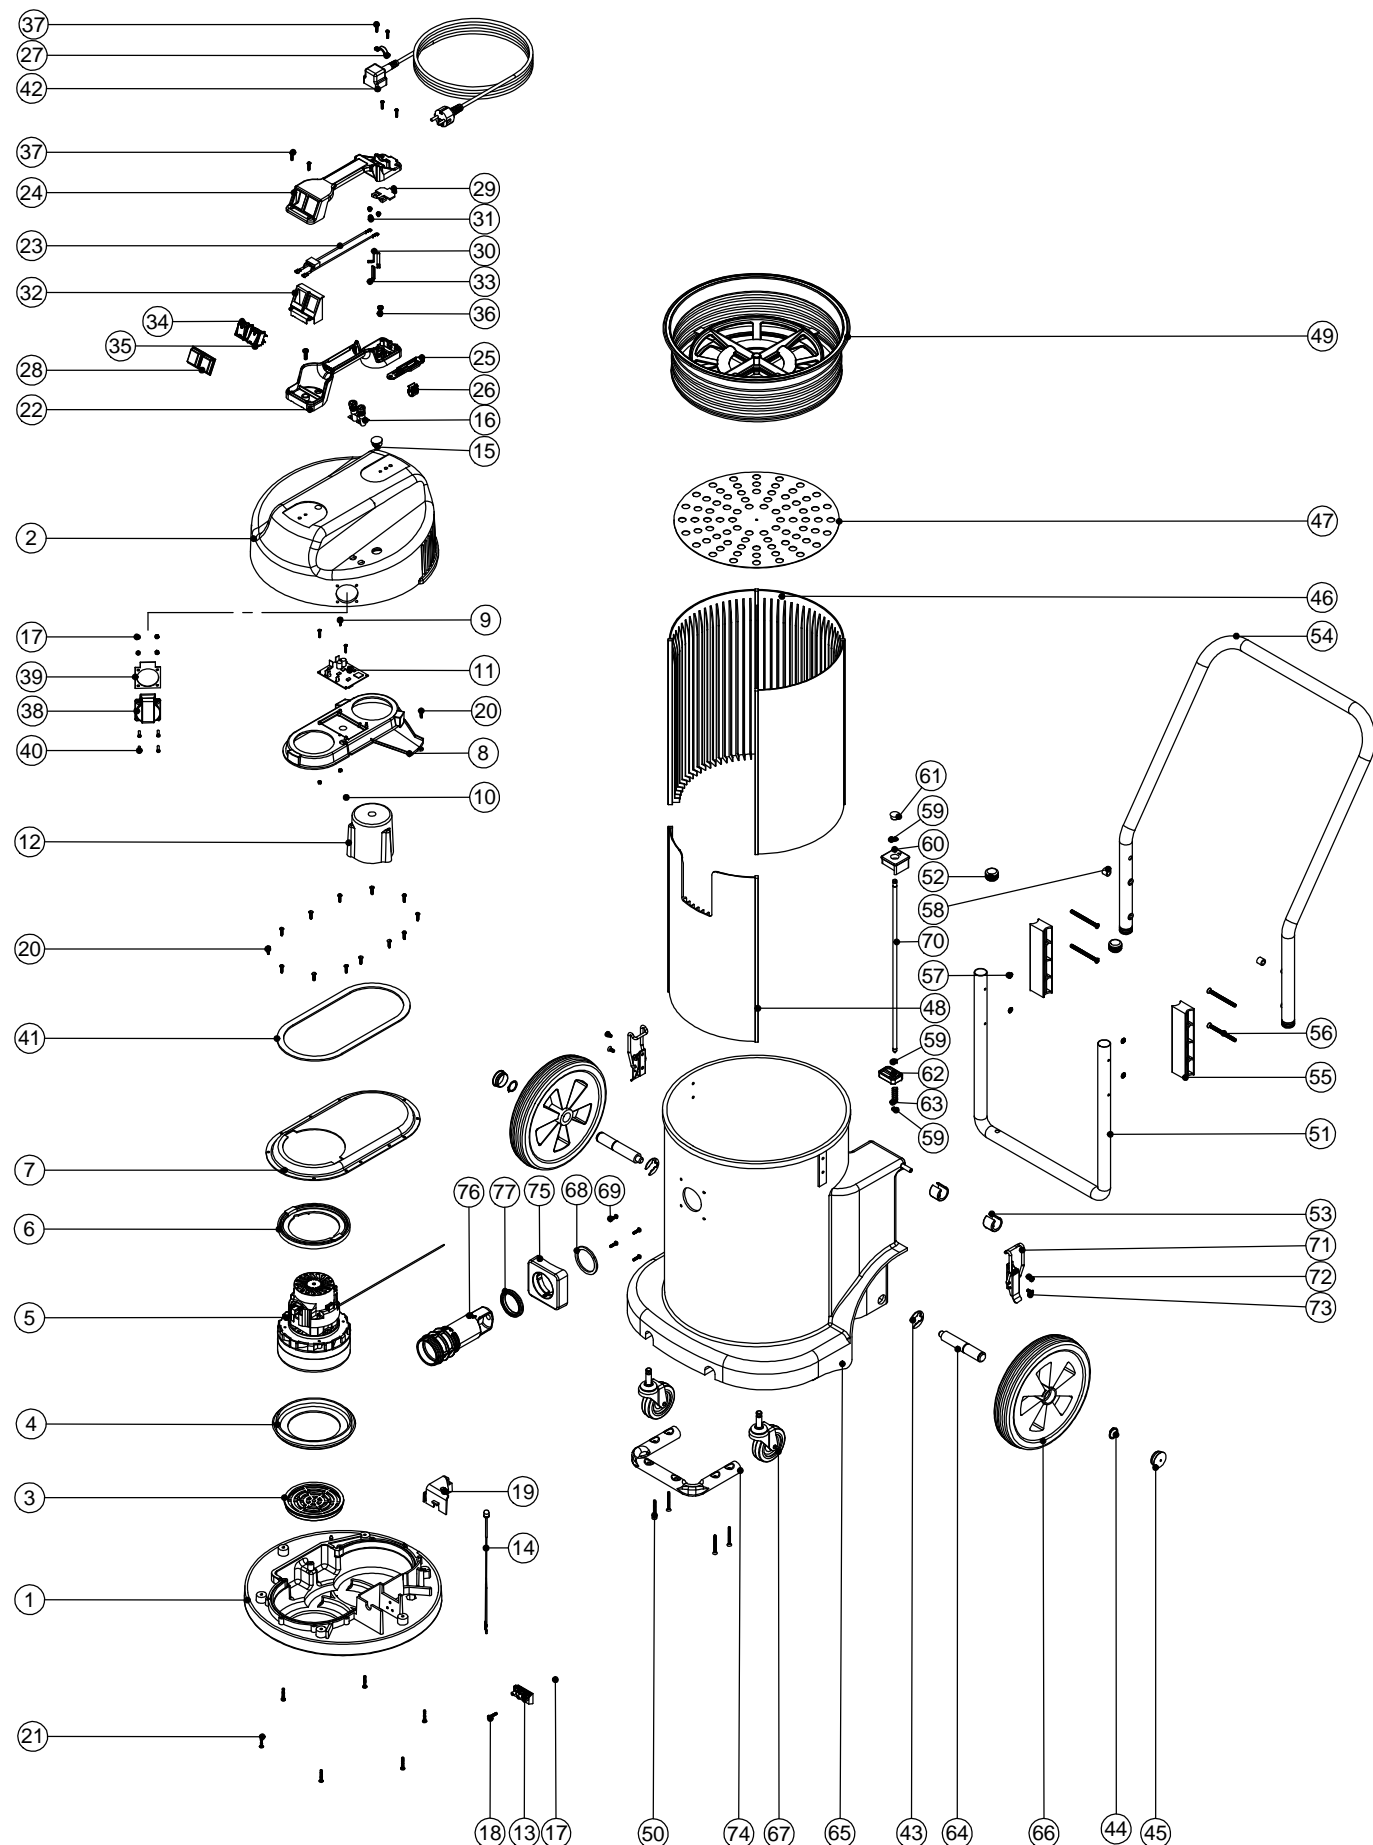

Numatic International Spare Parts

Model No: NDS 900-A ASSEMBLY DRAWING

234858
DRAWING: DRW-7151 ISS: A02
09/02/2012

NB: FOR WIRING SEE DRAWING: DRW-9937

Numatic International Spare Parts

Model No: NDS 900-A ASSEMBLY DRAWING