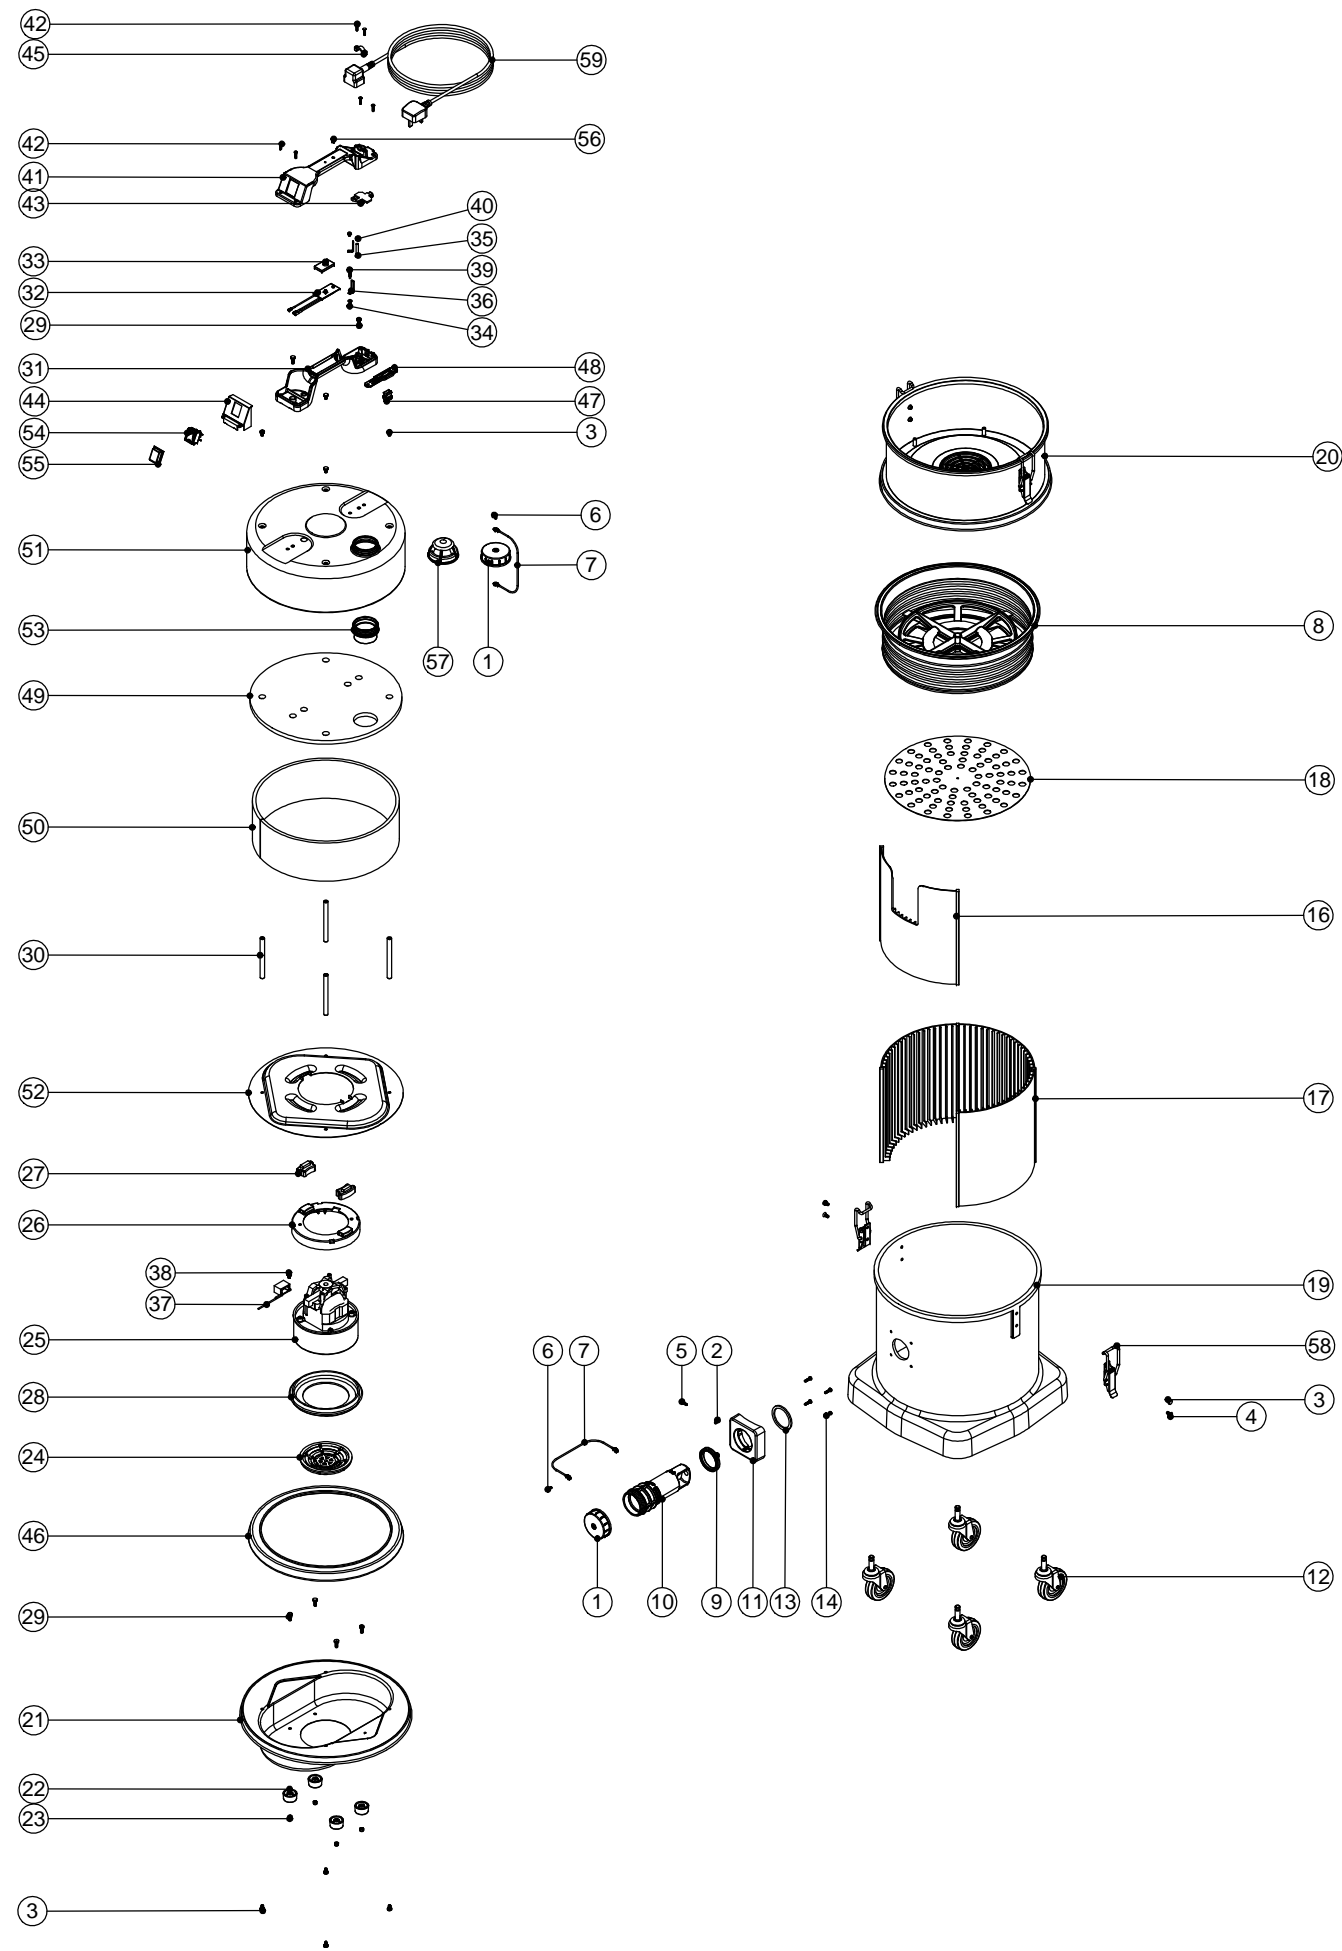

Numatic International Spare Parts

Model No: MDS 570 ASSEMBLY DRAWING

234865
DRAWING: DRW-11349 ISS:A01
23/02/2012

NB: FOR WIRING SEE DRAWING: WD-0235

Numatic International Spare Parts

Model No: MDS 570 ASSEMBLY DRAWING

ITEM:	PART No:	DESCRIPTION	COMMENTS:
1	206363	BLANKING CAP	
2	219003	M5 FORM A STEEL WASHER	
3	219047	M5 X 10MM LONG POZI PAN SEMS SCREW	
4	219330	M5 X 12MM LONG POZI PAN COUNTERSUNK SCREW	
5	219101	No8 X 1/2 INCH LONG POZI PAN PLASTIITE SCREW	
6	219301	No6 X 3/8 INCH LONG POZI PAN SELF TAP SCREW	
7	303037	BLANKING CAP FIXING WIRE	
8	502014	14 INCH COMBINATION MICROTUX FILTER ASSEMBLY	
9	202102	BAYONET SEAL	
10	237342	BAG CONNECTOR TUBE	
11	305038	NDD BAYONET BAG CONNECTOR FRONT (DRILLED) HZ TYPE	
12	204060	3 INCH CASTOR	
13	202027	HOSE FLANGE GASKET	
14	219105	No8 X 5/8 INCH LONG POZI PAN PLASTITE SCREW	
15	300203	PROCESSED YELLOW PLASTIC CONTAINER	
16	308028	DRUM LINER (FOR ASSEMBLY VIEW ONLY)	
17	237048	DRUM LINER (FOR ASSEMBLY VIEW)	
18	401447	DRUM BASE (PAINTED GREY)	
19	325132	GREY CONTAINER	
20	604157	MDS SIMPLEX MICRO GREY INTERCEPTOR ASSEMBLY (BLACK TOGGLES)	
21	401370	SIMPLEX BMH ES MOTOR PAINT BLACK	
22	206033	PLASTIC FOOT	
23	219076	M5 NYLON INSERT NUT	
24	227887	FAN GUARD	
25	205403	230V 2 STAGE THRO FLOW TAPER FAN MOTOR (DL21104T) TCO	
	205401	120V 2 STAGE THRO FLOW TAPER FAN MOTOR (DL21101T) TCO	
26	227886	MOTOR SPACER	
27	229549	MOTOR MOUNTING RUBBER	
28	202005	MOTOR BOTTOM GASKET	
29	219045	M5 X 16MM LONG POZI PAN SEMS SCREW	
30	208002	115MM LONG ALUMINIUM SPACER	
31	320686	HANDLE BASE MOULDING + INSERTS	
32	220677	230V LOW FLOW INDICATOR DEVICE	
	220678	115V LOW FLOW INDICATOR DEVICE	
33	202086	LOW FLOW PCB MOUNTING GASKET	
34	220078	BRASS EARTHING SPACER	
35	206562	CONTACT PIN	
36	206563	EARTH CONTACT PIN	
37	230074	DELTA SUPPRESSOR (LAMB MOTOR)	
38	219858	M5 x 8MM HEX WASHER FACED TAPFIX (DIN7500D)	
39	219274	M4 X 20MM LONG POZI PAN SCREW	
40	219090	M4 X 8MM LONG POZI PAN SEMS SCREW	
41	320678	HANDLE COVER (DRILLED)	UK, EURO
	320827	HANDLE COVER (DRILLED/HARD WIRED)	UK-INDUSTRIAL
42	219107	No6 X 5/8 INCH LONG POZI PAN PLASTITE SCREW	
43	227631	TERMINAL COVER & CLAMP (3 PIN)	UK, EURO
	220131	CABLE CLAMP	UK-INDUSTRIAL
44	227635	SWITCH MOUNTING BRACKET (1 SWITCH)	
45	227564	PLUG LOCATION CLAMP	UK, EURO
	220541	CABLE STRESS RELIEF	UK-INDUSTRIAL
46	202002	BUFFER GASKET	
47	227637	CABLE CLIP	
48	227636	STRAIN RELIEF	
49	303027	TOP FELT PUNCHED	
50	203003	SIDE FELT	
51	401745	BLACK HEAD TOP	
52	401368	SIMPLEX TMH ES MOTOR PAINT BLACK	
53	206005	AIR OUTLET NECK	
54	220552	RED ROCKER SWITCH	
55	206573	SWITCH COVER (PLUG HANDLE)	
56	220381	AMBER LENS	
57	604151	AIR DIFFUSER FOR BLOWER TYPES	
58	303637	TOGGLE WITH WIRE CLAW MODIFIED	
59	236010	10.0M X 1.00MM X 3 CORE NUCABLE (UK PLUG)	
	236014	10.0MT X 1MM X 3 CORE CABLE (SOCKET + PLUG) EURO	
	236050	10MT X 3 CORE X 1.5MM CABLE PLUS 16AMP INDUSTRIAL PLUG