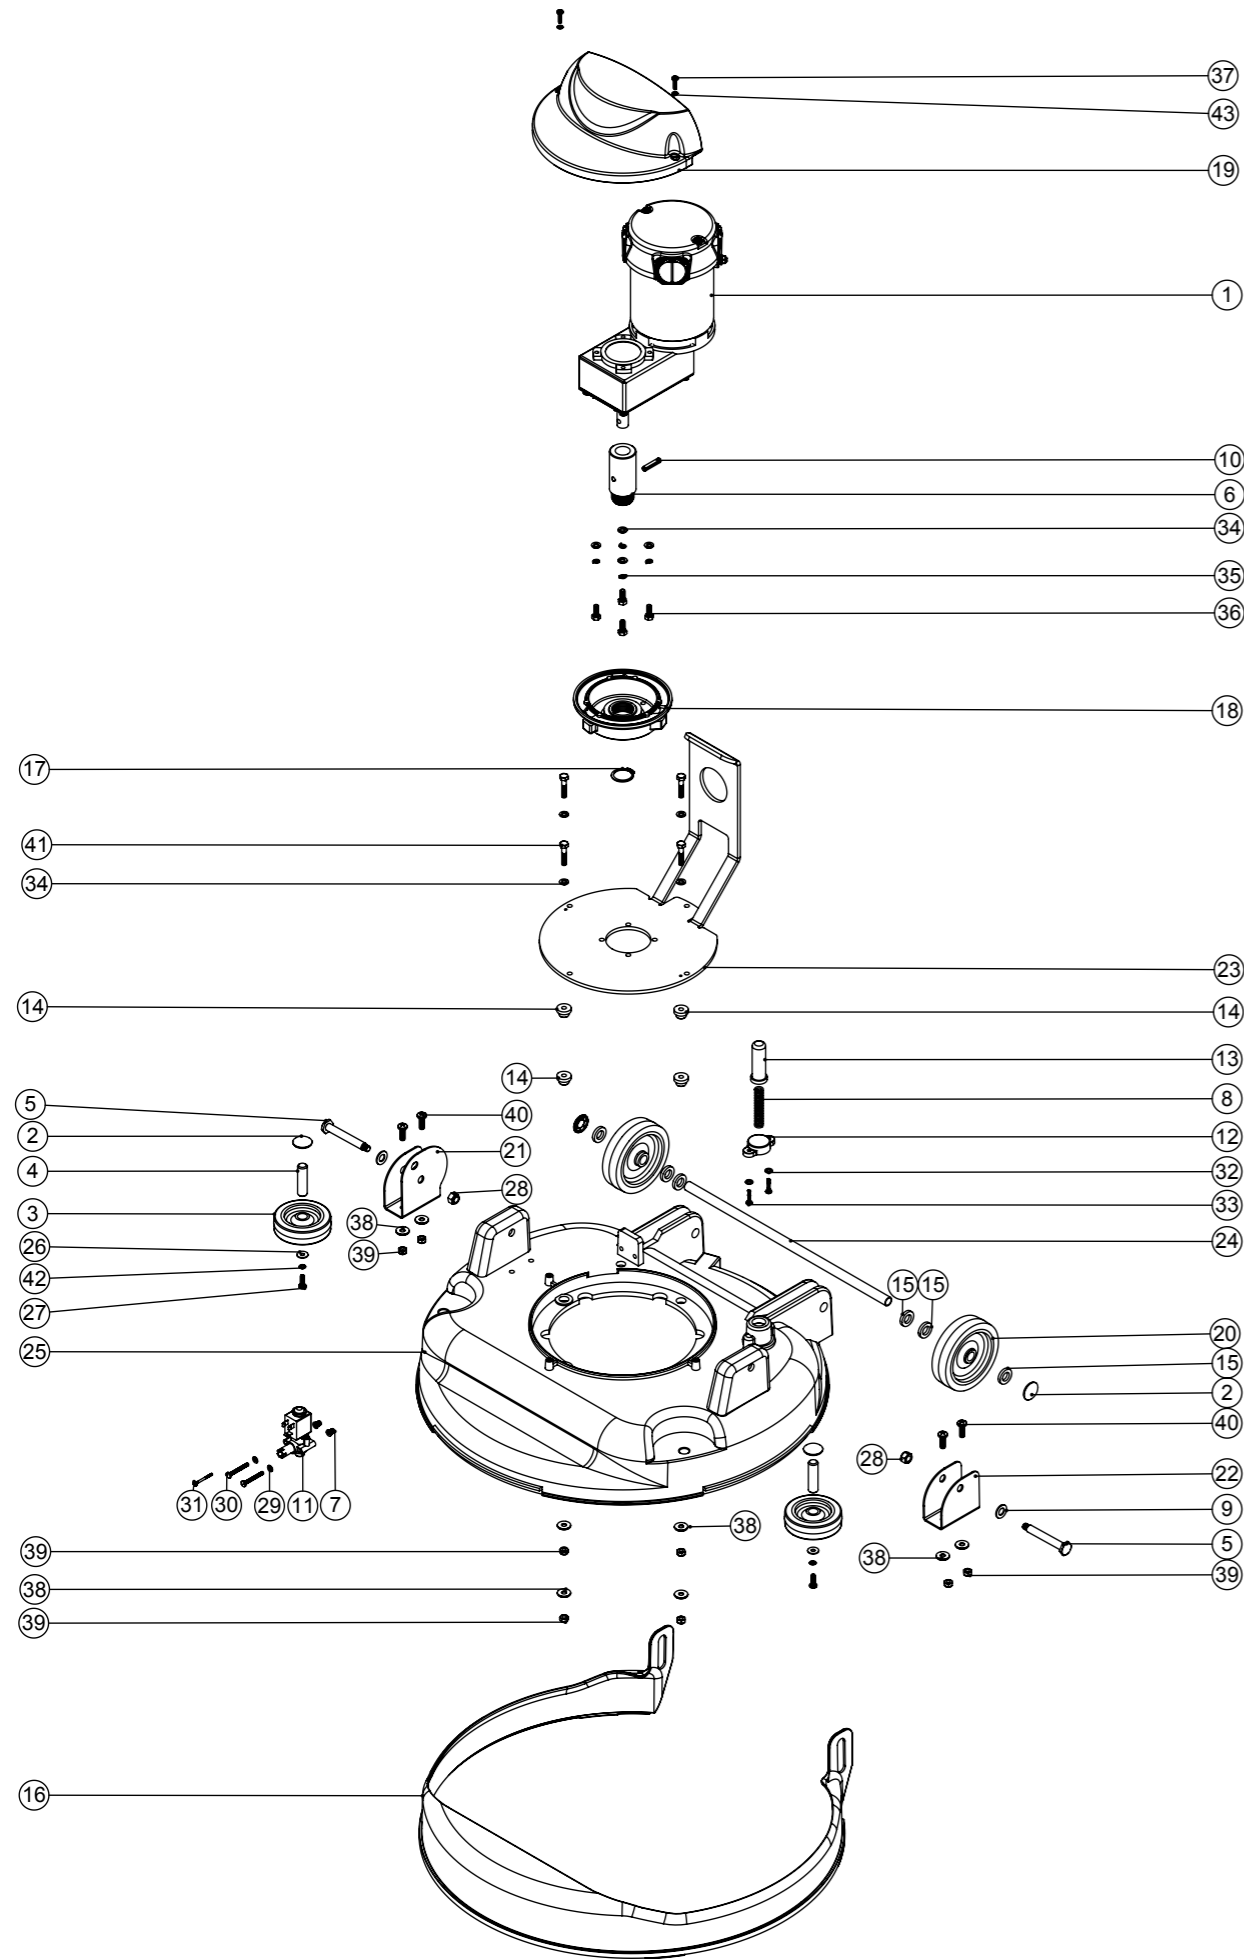

Numatic International Spare Parts

Model No: 550MM BATTERY DECK ASSEMBLY

234946
DRAWING: DRW-13410 ISS:A03
05/11/2014

NB: FOR WIRING SEE DRAWING: DRW-17325, DRW-17326, DRW-11379, DRW-12901

Numatic International Spare Parts

Model No: 550MM BATTERY DECK ASSEMBLY

ITEM:	PART No:	Description	Comments	QTY.
1	205245	AMER BRUSH MOTOR (24V-330W-100RPM-15AMP)		1
2	204021	12.7MM STAINLESS STEEL HUB CAP		4
3	204068	3 INCH GREY WHEEL		2
4	206013	BUFFER WHEEL PIN		2
5	208626	TT/TTB4055 PIVOT PIN		2
6	208727	DRIVE SHAFT		1
7	219009	M4 BRASS TAPPEX INSERT		2
8	219692	COMPRESSION SPRING		1
9	219903	M10 FORM A STAINLESS STEEL WASHER		2
10	291079	6MM X 30MM STAINLESS STEEL ROLL PIN		1
11	220379	24V D.C. SOLENOID VALVE		1
12	223242	PLUNGER MOUNTING PLATE MOULDING		1
13	229128	PLUNGER		1
14	229285	MOTOR MOUNTING SPACER		4
15	229346	SPACER		6
16	229562	SPLASH SKIRT MOULDING		1
17	230048	26MM EXTERNAL CIRCLIP		1
18	230207	DIE CAST CHUCK MACHINED		1
19	237380	AMER MOTOR COVER		1
20	329187	100MM WHEEL (MODIFIED)		2
21	392248	DECK MOUNT BRACKET		1
22	392279	DECK MOUNT RH (550 DECK VERSION)		1
23	404193	MOTOR ADAPTOR PLATE PAINT SILVER GREY		1
24	391439	1/2 INCH DIAMETER X 18G STAINLESS STEEL TUBE (0.375)		1
25	304404	TTB4055 DECK MOULDING DRILLED (NEW DESIGN)		1
26	219644	M5 FORM G STAINLESS STEEL WASHER		2
27	219547	M5 X 16MM LONG POZI PAN STAINLESS STEEL SCREW		2
28	219639	M8 STAINLESS STEEL NYLON INSERT NUT		2
29	219688	M4 FORM A STAINLESS STEEL WASHER		2
30	219703	M4 X 35MM LONG STAINLESS STEEL POZI PAN SCREW		2
31	219251	REPLACEMENT MPM CONNECTOR M3 SCREW		1
32	219355	M5 FORM A STAINLESS STEEL WASHER		2
33	219568	No8 X 3/4 INCH LONG POZI PAN STAINLESS STEEL SCREW		2
34	219870	M6 FORM A WASHER STAINLESS STEEL		8
35	219718	M6 STAINLESS STEEL SPRING WASHER		4
36	219719	M6 X 16MM LONG HEXAGONAL STAINLESS STEEL HEAD BOLT		4
37	219862	M4 X 16MM LONG POZI PAN STAINLESS STEEL SCREW		2
38	219647	M6 FORM G STAINLESS STEEL WASHER		8
39	219642	M6 STAINLESS STEEL NYLON INSERT NUT		8
40	219701	M6 X 20MM LONG POZI PAN STAINLESS STEEL SCREW		4
41	291022	M6 X 30MM LONG STAINLESS STEEL HEXAGONAL HEAD BOLT		4
42	291084	WASHER.M5.SHAKEPROOF.STAINLESS STEEL		2
43	219015	M4 SHAKEPROOF WASHER		2