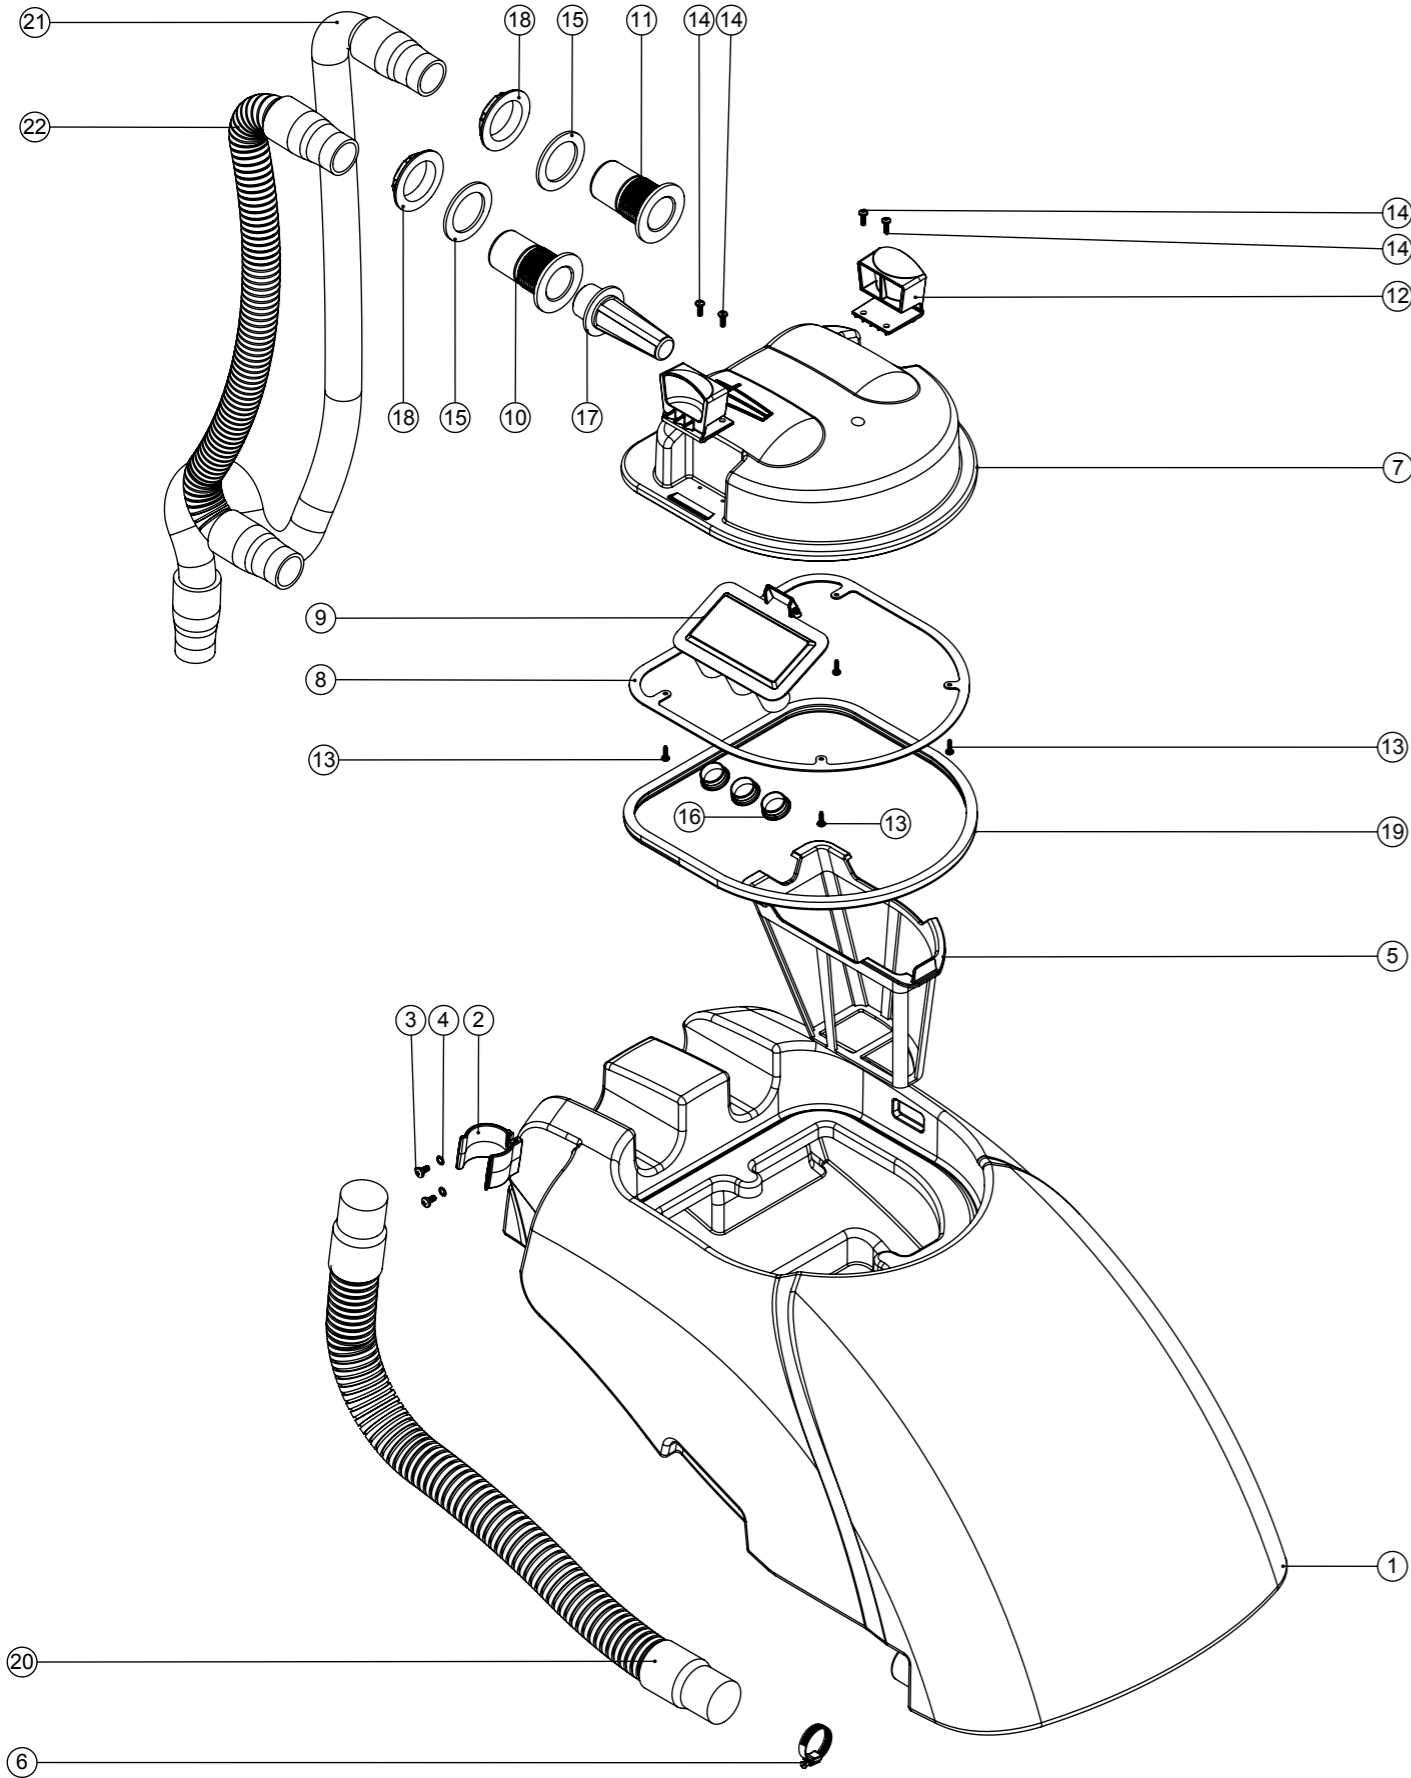

Numatic International Spare Parts

Model No: TTB4045/100 (TTB1117) & TTB4055/100 (TTB1120) & TTB4055/100T(TTB1120T) & TTB4552/100 & TTB4552/100T TOP TANK ASSEMBLY

244502
DRAWING: DRW-15807 ISS:A01
05/11/2014

Numatic International Spare Parts

Model No: TTB4045/100 (TTB1117) & TTB4055/100 (TTB1120) & TTB4055/100T(TTB1120T) & TTB4552/100 & TTB4552/100T TOP TANK ASSEMBLY

ITEM:	PART No:	Description	Comments:	QTY.
1	237654	TTB.4055 TOP TANK MOULDING (BLUE)		1
2	237382	ACETAL HOSE CLIP MOULDING		1
3	219668	M5 X 10MM LONG POZI PAN STAINLESS STEEL SCREW		2
4	219016	M5 SHAKEPROOF WASHER		2
5	207000	GRIT FILTER BASKET		1
6	206209	A.B.A HOSE CLIP		1
7	237381	INTEGRATED CHASSIS SEPARATOR		1
8	392200	FILTER GASKET RING		1
9	237090	SEPARATOR FLOAT MOULDING (MK 2)		1
10	237526	38MM RED DRAIN HOSE CONNECTOR		1
11	237018	38MM DRAIN HOSE CONNECTOR		1
12	229494	CLIP MOULDING		2
13	219852	NO6 X 1/2 LONG POZI PAN STAINLESS STEEL SELF TAP SCREW		4
14	219569	No8 X 1/2 INCH LONG POZI PAN STAINLESS STEEL PLASTITE SCREW		4
15	219310	RUBBER WASHER		2
16	206315	TUBE END PLUG		3
17	206265	TT/B 345 BARREL FILTER		1
18	206116	BLACK NUT		2
19	208591	NEW SEPARATOR GASKET		1
20	213047	38MM X 470MM LONG 3:1 STRETCH HOSE C/W CAP & STRAP		1
21	208624	TT/TTB4045/4055 STRETCH HOSE		1
22	208588	TT/TTB4045/4055 VAC HOSE		1