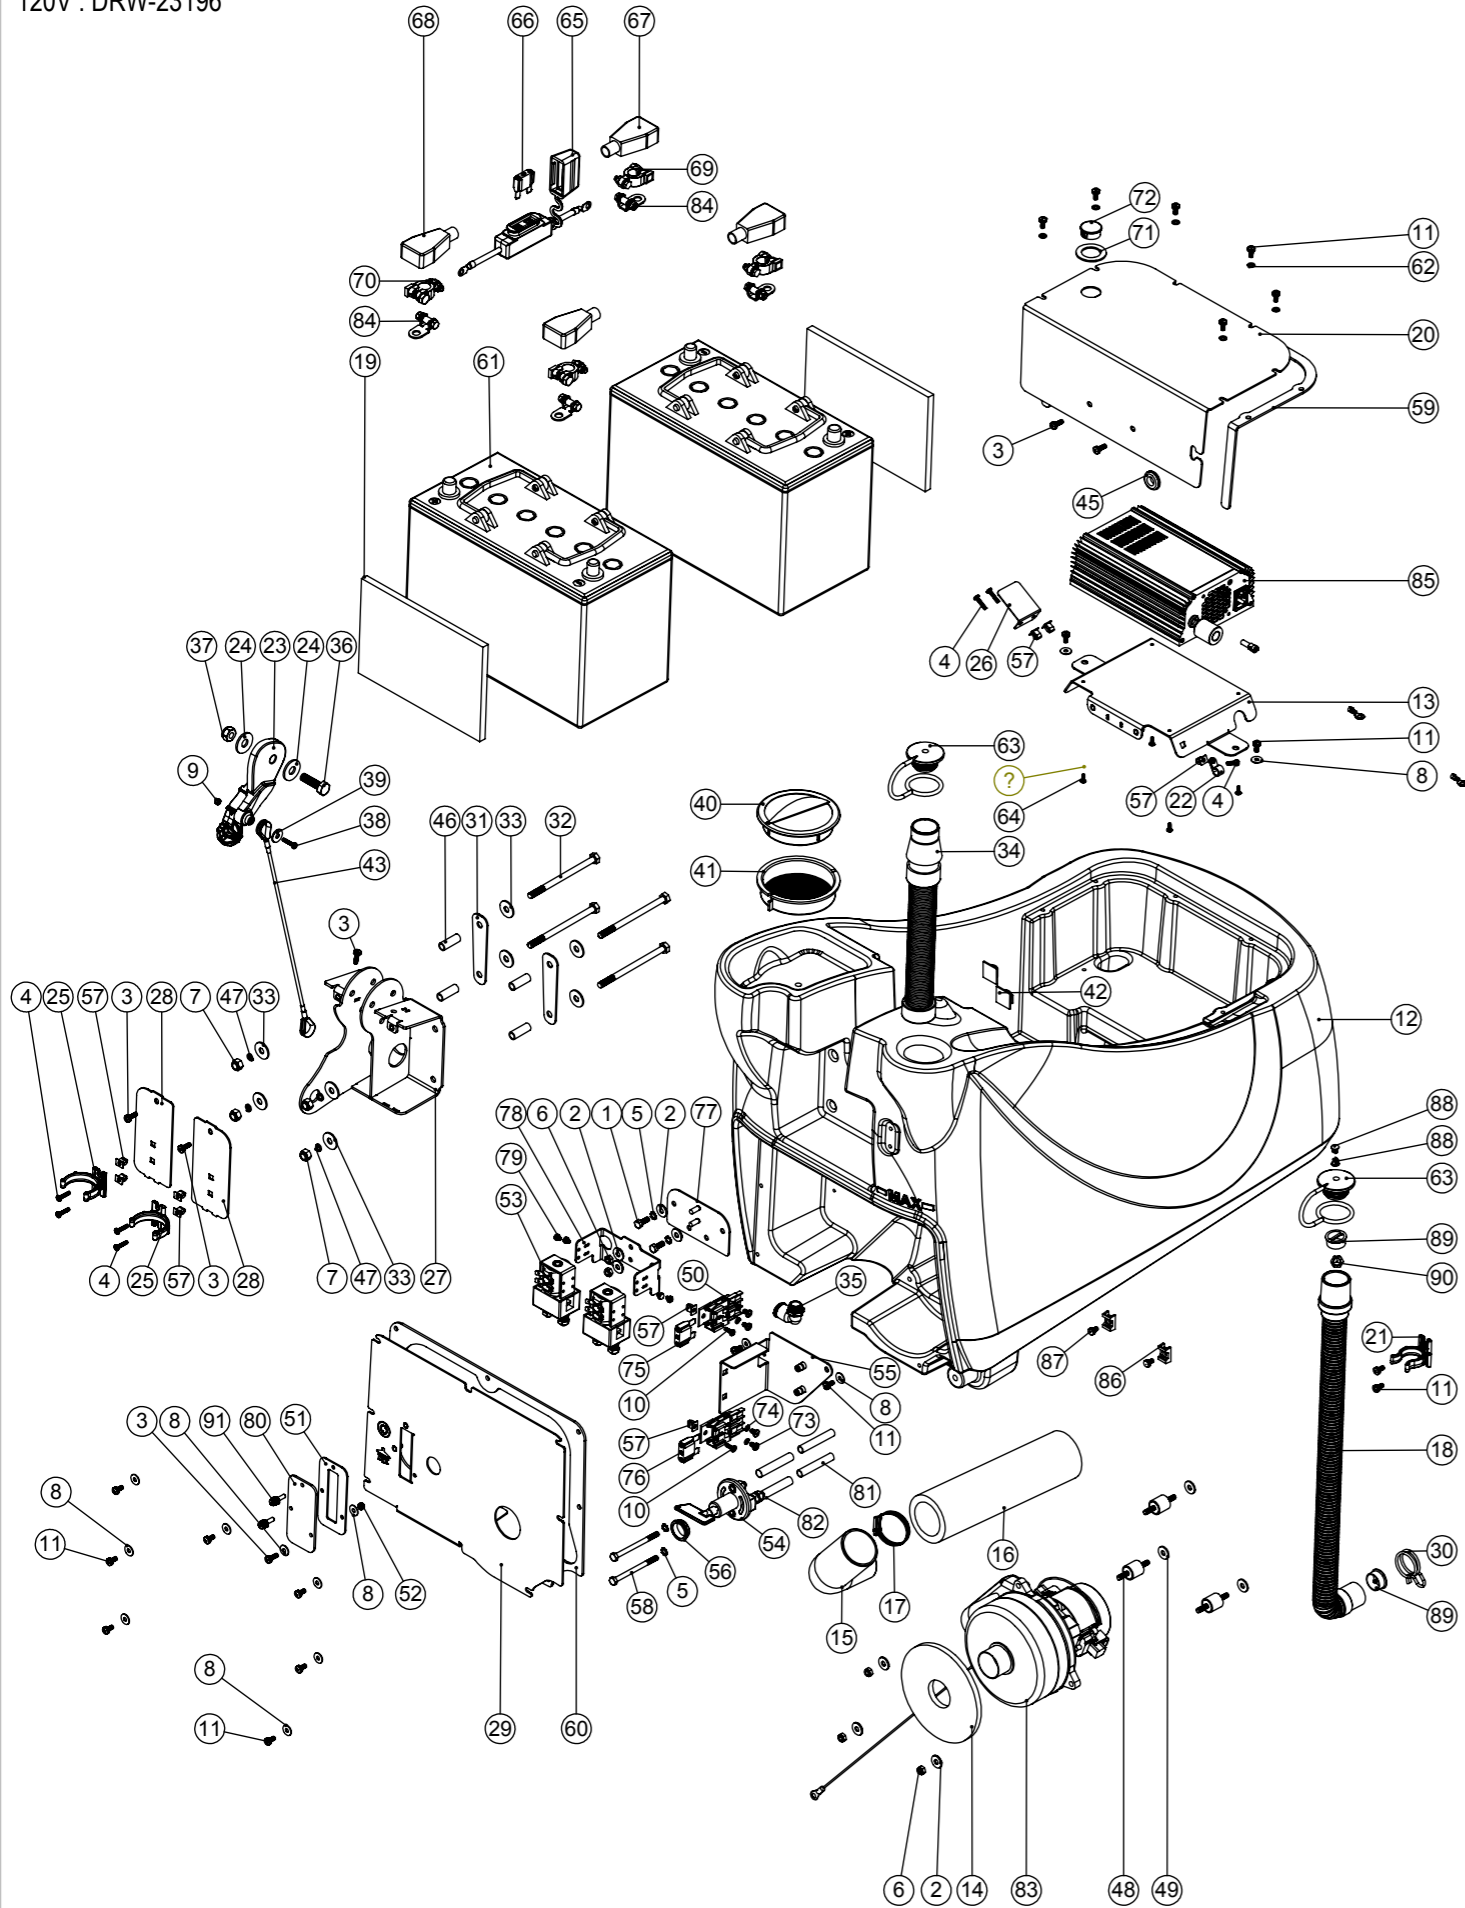

Numatic International Spare Parts

Model No: TGB4045/4055 EXPLODED VIEW: BOTTOM TANK

NB: FOR WIRING SEE DRAWINGS:
230V : DRW-22704
120V : DRW-23196

Internal Code: -
PP DRAWING: DRW-22919 ISS:A14

Numatic International Spare Parts