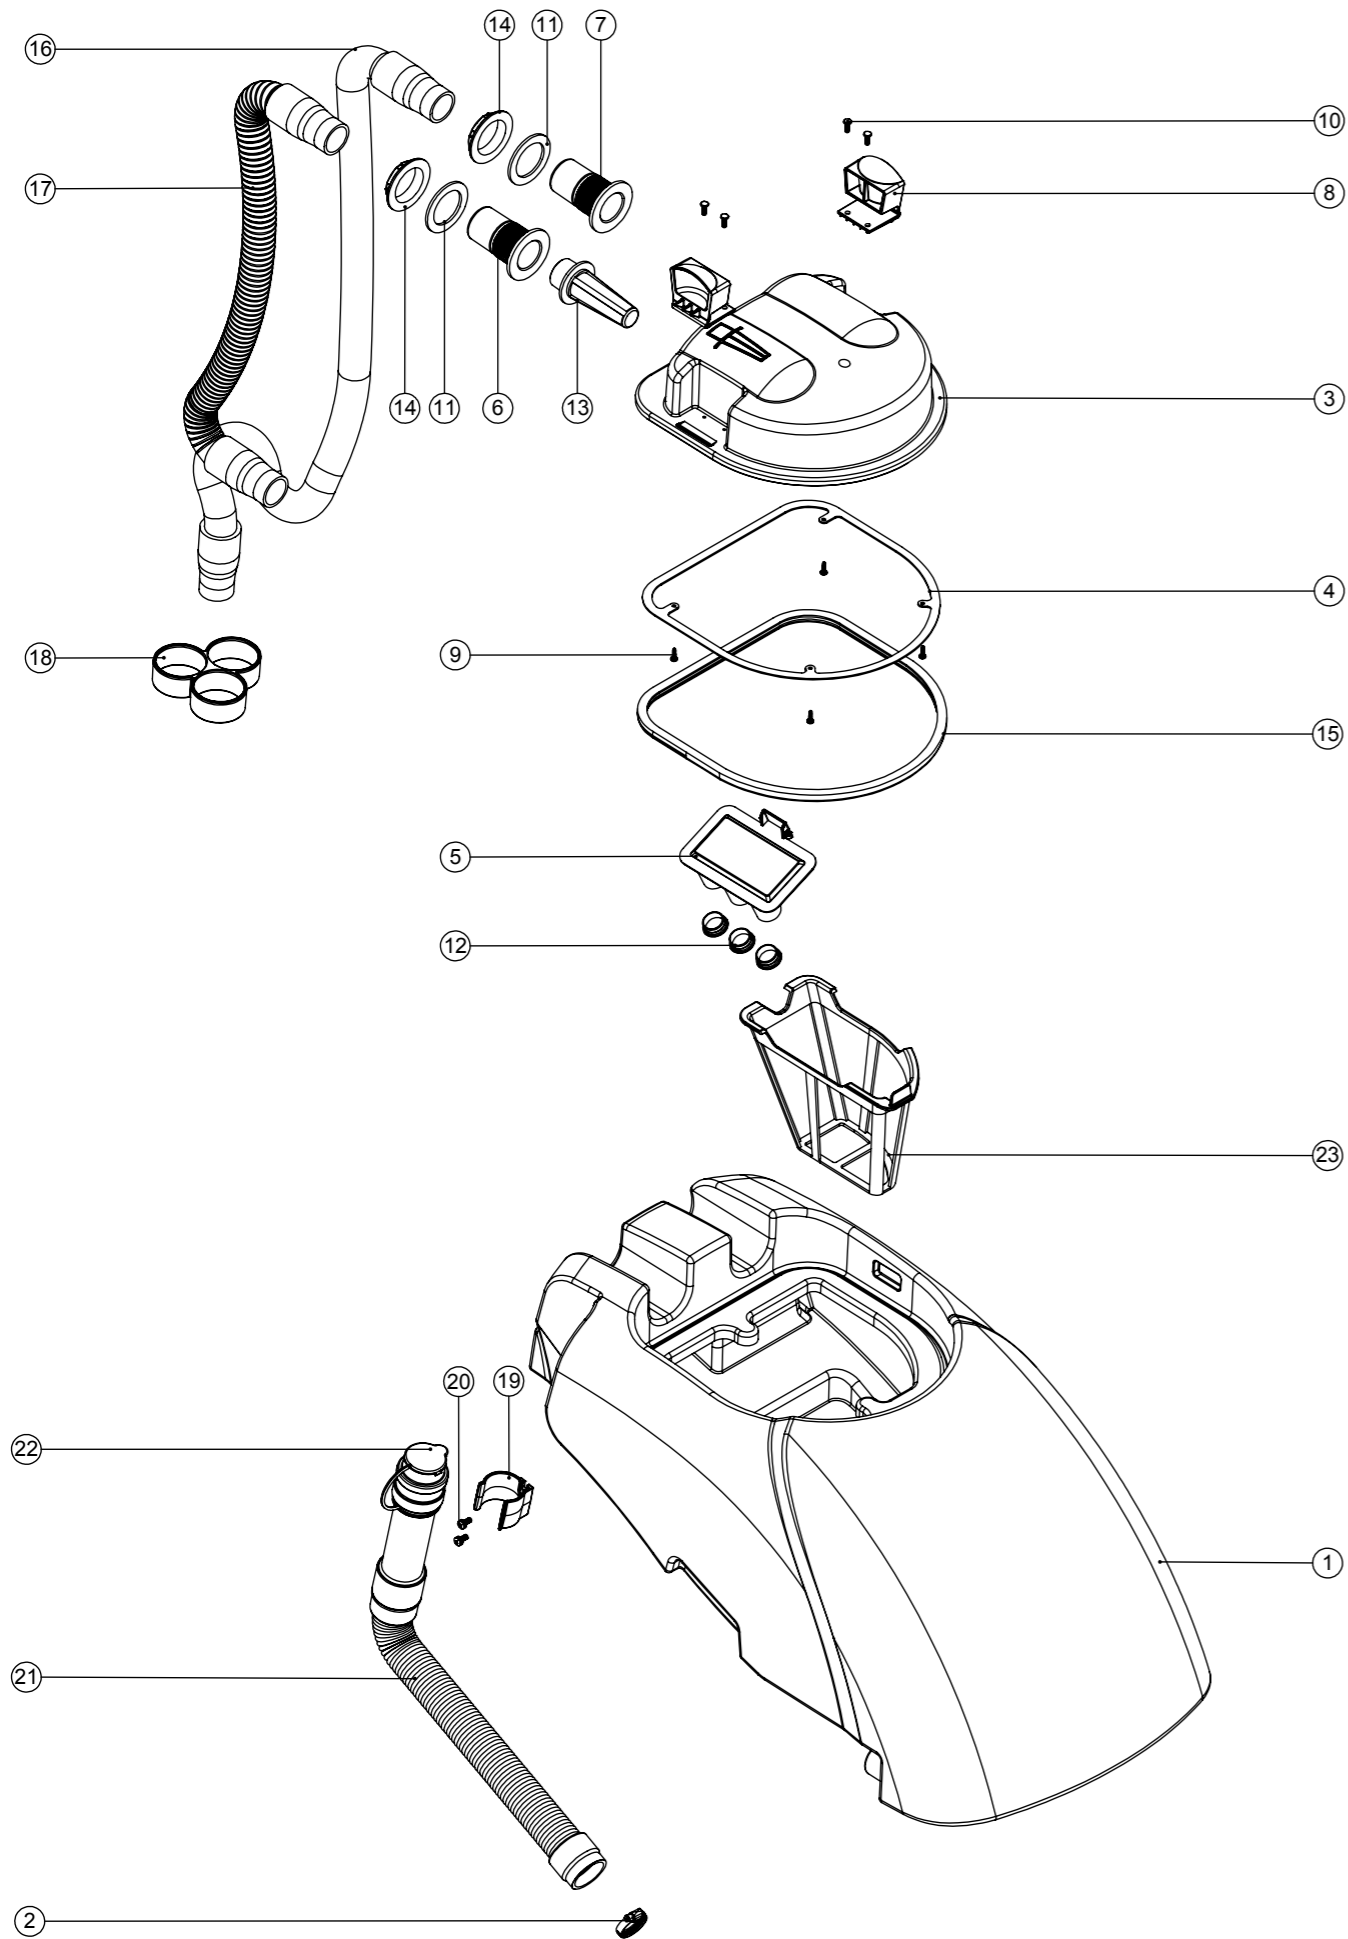

Numatic International Spare Parts

Model No: TGB4045/4055 EXPLODED VIEW: TOP TANK

Internal Code: -
DRAWING: DRW-22926 ISS:A04
PP

NB: FOR WIRING SEE DRAWING: N/A

Numatic International Spare Parts

Model No: TGB4045/4055 EXPLODED VIEW: TOP TANK

ITEM:	PART No:	DESCRIPTION	COMMENTS:	QTY
1	903157	TTB.4055 TOP TANK MOULDING (GRAPHITE GREY)		1
2	206209	A.B.A HOSE CLIP		1
3	237381	INTEGRATED CHASSIS SEPARATOR		1
4	392200	FILTER GASKET RING		1
5	237090	SEPARATOR FLOAT MOULDING (MK 2)		1
6	237526	38MM RED DRAIN HOSE CONNECTOR		1
7	237018	38MM DRAIN HOSE CONNECTOR		1
8	902919	CLIP MOULDING (RED)		2
9	219852	NO6 X 1/2 LONG POZI PAN STAINLESS STEEL SELF TAP SCREW		4
10	219569	NO8.1/2 INCH. LG.POZI-PAN.SCREW.STAINLESS STEEL.PLASTITE		4
11	219310	RUBBER WASHER		2
12	206315	TUBE END PLUG		3
13	206265	TT/B 345 BARREL FILTER		1
14	206116	BLACK NUT		2
15	208591	NEW SEPARATOR GASKET		1
16	280019	35MM X 690MM LONG 3:1 STRETCH HOSE (SHORT & LONG CUFF)		1
17	213058	VAC HOSE 650MM X Ø38MM		1
18	237718	HOSE GUIDE		1
19	237382	ACETAL HOSE CLIP MOULDING		1
20	291131	M5 X 12MM LONG STAINLESS STEEL POZI PAN SEMS SCREW		2
21	901548	35MM X 250MM STRETCH HOSE (3:1) C/W ADJUSTABLE CUFF + CAP		1
22	900903	HOSE CLOSURE REPLACEMENT KIT (35MM-38MM STRETCH HOSE)	SPARE ITEM	1
23	903542	GRIT FILTER BASKET (RED)		1