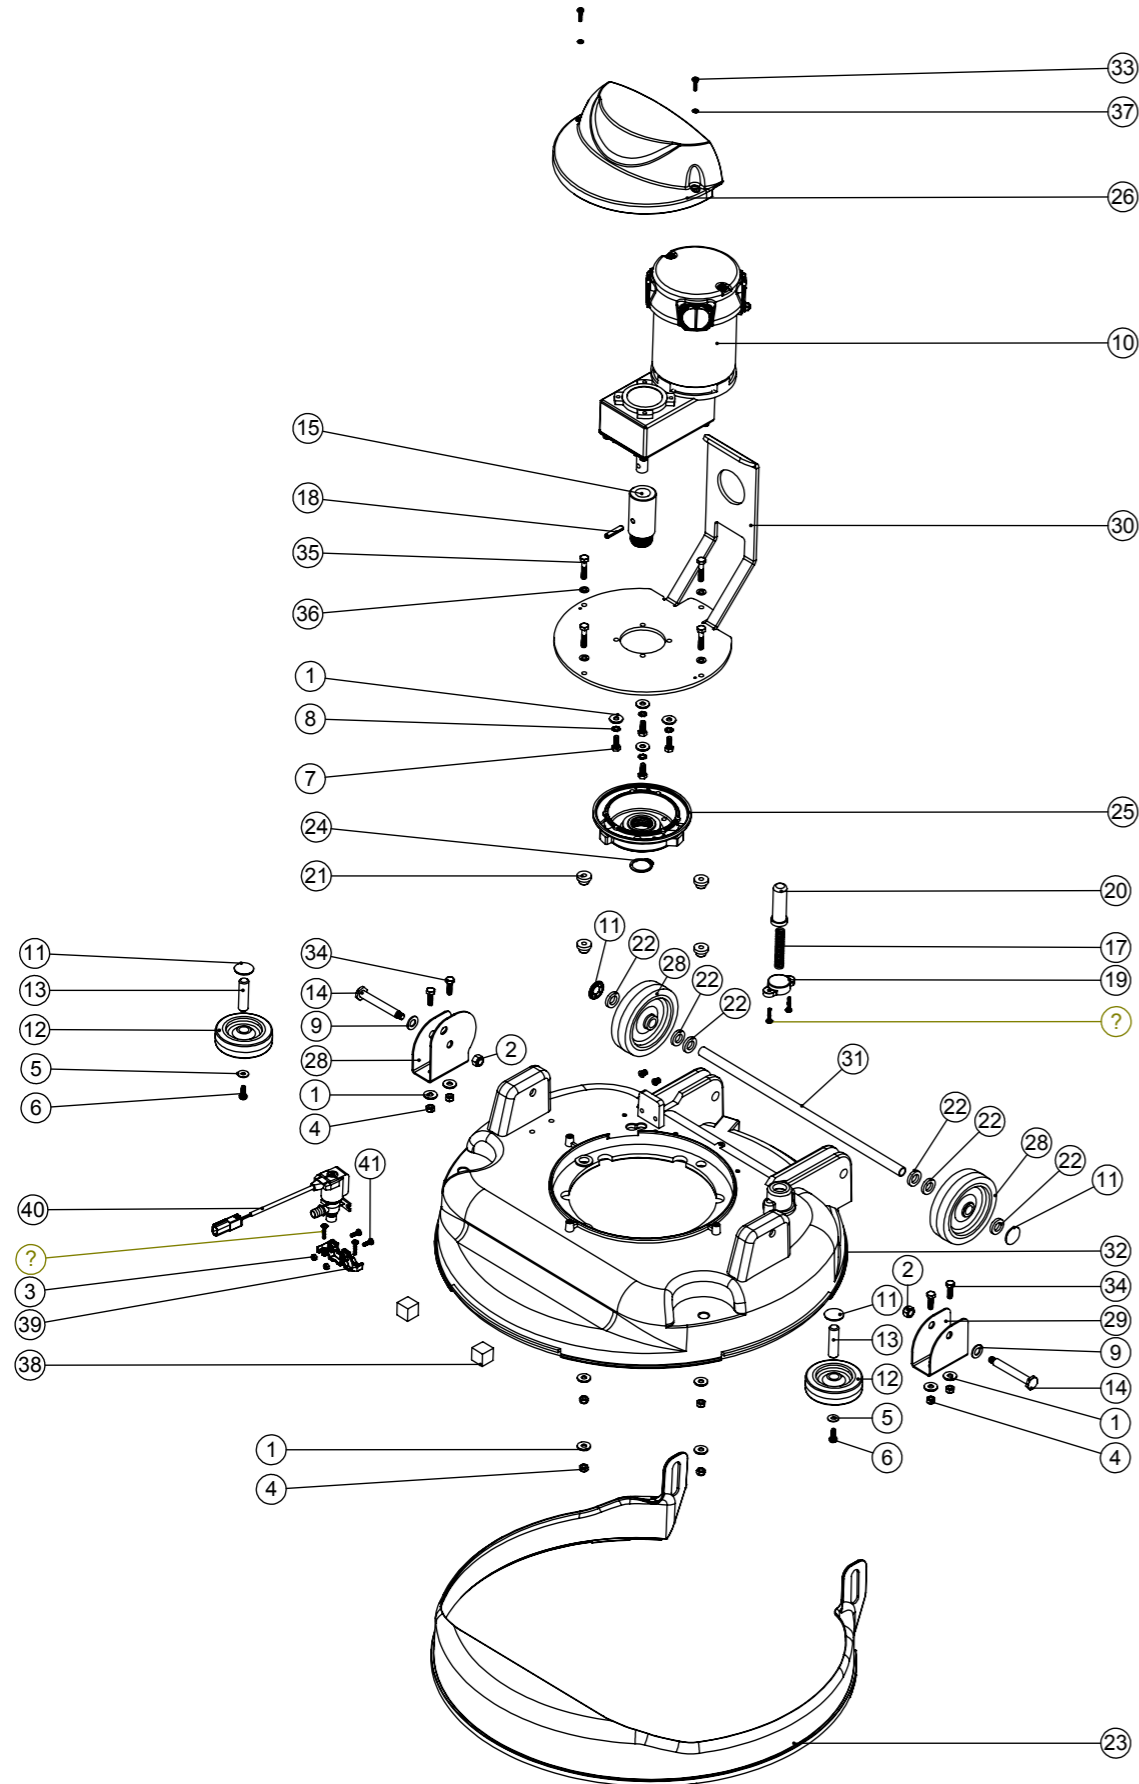

Numatic International Spare Parts

Model No: TGB4055 EXPLODED VIEW: BRUSH DECK

Internal Code: -
PP DRAWING: DRW-23008 ISS:A03

NB: FOR WIRING SEE DRAWINGS:
230V : DRW-22704
120V : DRW-23196

Numatic International Spare Parts

Model No: TGB4055 EXPLODED VIEW: BRUSH DECK

ITEM:	PART No:	DESCRIPTION	COMMENTS:	QTY
1	219647	M6 FORM G STAINLESS STEEL WASHER		12
2	219639	M8 STAINLESS STEEL NYLON INSERT NUT		2
3	219687	M4 STAINLESS STEEL NYLON INSERT NUT		2
4	219642	M6 STAINLESS STEEL NYLON INSERT NUT		8
5	219644	M5 FORM G STAINLESS STEEL WASHER		2
6	291132	M5 X 16MM LONG STAINLESS STEEL POZI PAN SEMS SCREW		2
7	219719	M6 X 16MM LONG HEXAGONAL STAINLESS STEEL HEAD BOLT		4
8	902353	M6 EXTERNAL SHAKEPROOF WASHER STAINLESS STEEL		4
9	219903	M10 FORM A STAINLESS STEEL WASHER		2
10	205245	AMER 100RPM MOTOR		1
11	204021	12.7MM STAINLESS STEEL HUB CAP		4
12	204068	3 INCH GREY WHEEL		2
13	206013	BUFFER WHEEL PIN		2
14	208626	TT/TTB4055 PIVOT PIN		2
15	208727	DRIVE SHAFT		1
16	219009	M4 BRASS TAPPEX INSERT		2
17	219692	COMPRESSION SPRING		1
18	291079	6MM X 30MM STAINLESS STEEL ROLL PIN		1
19	223242	PLUNGER MOUNTING PLATE MOULDING		1
20	229128	PLUNGER		1
21	229285	MOTOR MOUNTING SPACER		4
22	229346	SPACER		6
23	229562	SPLASH SKIRT MOULDING		1
24	230048	26MM EXTERNAL CIRCLIP		1
25	230285	MODIFIED CHUCK (BASED ON 230207)		1
26	237380	AMER MOTOR COVER		1
28	329187	100MM WHEEL (MODIFIED)		2
28	392248	DECK MOUNT BRACKET		1
29	392279	DECK MOUNT RH (550 DECK VERSION)		1
30	392362	MOTOR ADAPTOR PLATE PAINT SILVER GREY		1
31	391439	1/2 INCH DIAMETER X 18G STAINLESS STEEL TUBE (0.375)		1
32	304404	TTB4055 DECK MOULDING DRILLED (NEW DESIGN)		1
33	219862	M4 X 16MM LONG POZI PAN STAINLESS STEEL SCREW		2
34	219976	M6 X 20MM LONG HEXANGONAL HEAD SET SCREW		4
35	291022	M6 X 30MM LONG STAINLESS STEEL HEXAGONAL HEAD BOLT		4
36	219870	M6 FORM A WASHER STAINLESS STEEL		4
37	291145	M4 SHAKEPROOF WASHER STAINLESS STEEL		2
38	902352	FOAM SPACER 20MM		2
39	902556	SOLENOID MOUNT MOULDING		1
40	902949	TERMINATED SOLONOID CABLE.BLACK.125.0M5.2.24		1
41	219890	M4 X 12MM LONG POZI PAN STAINLESS STEEL SCREW		2
42	219568	NO8.3/4 INCH LG.POZI-PAN.SCREW.STAINLESS STEEL.PLASTITE		4