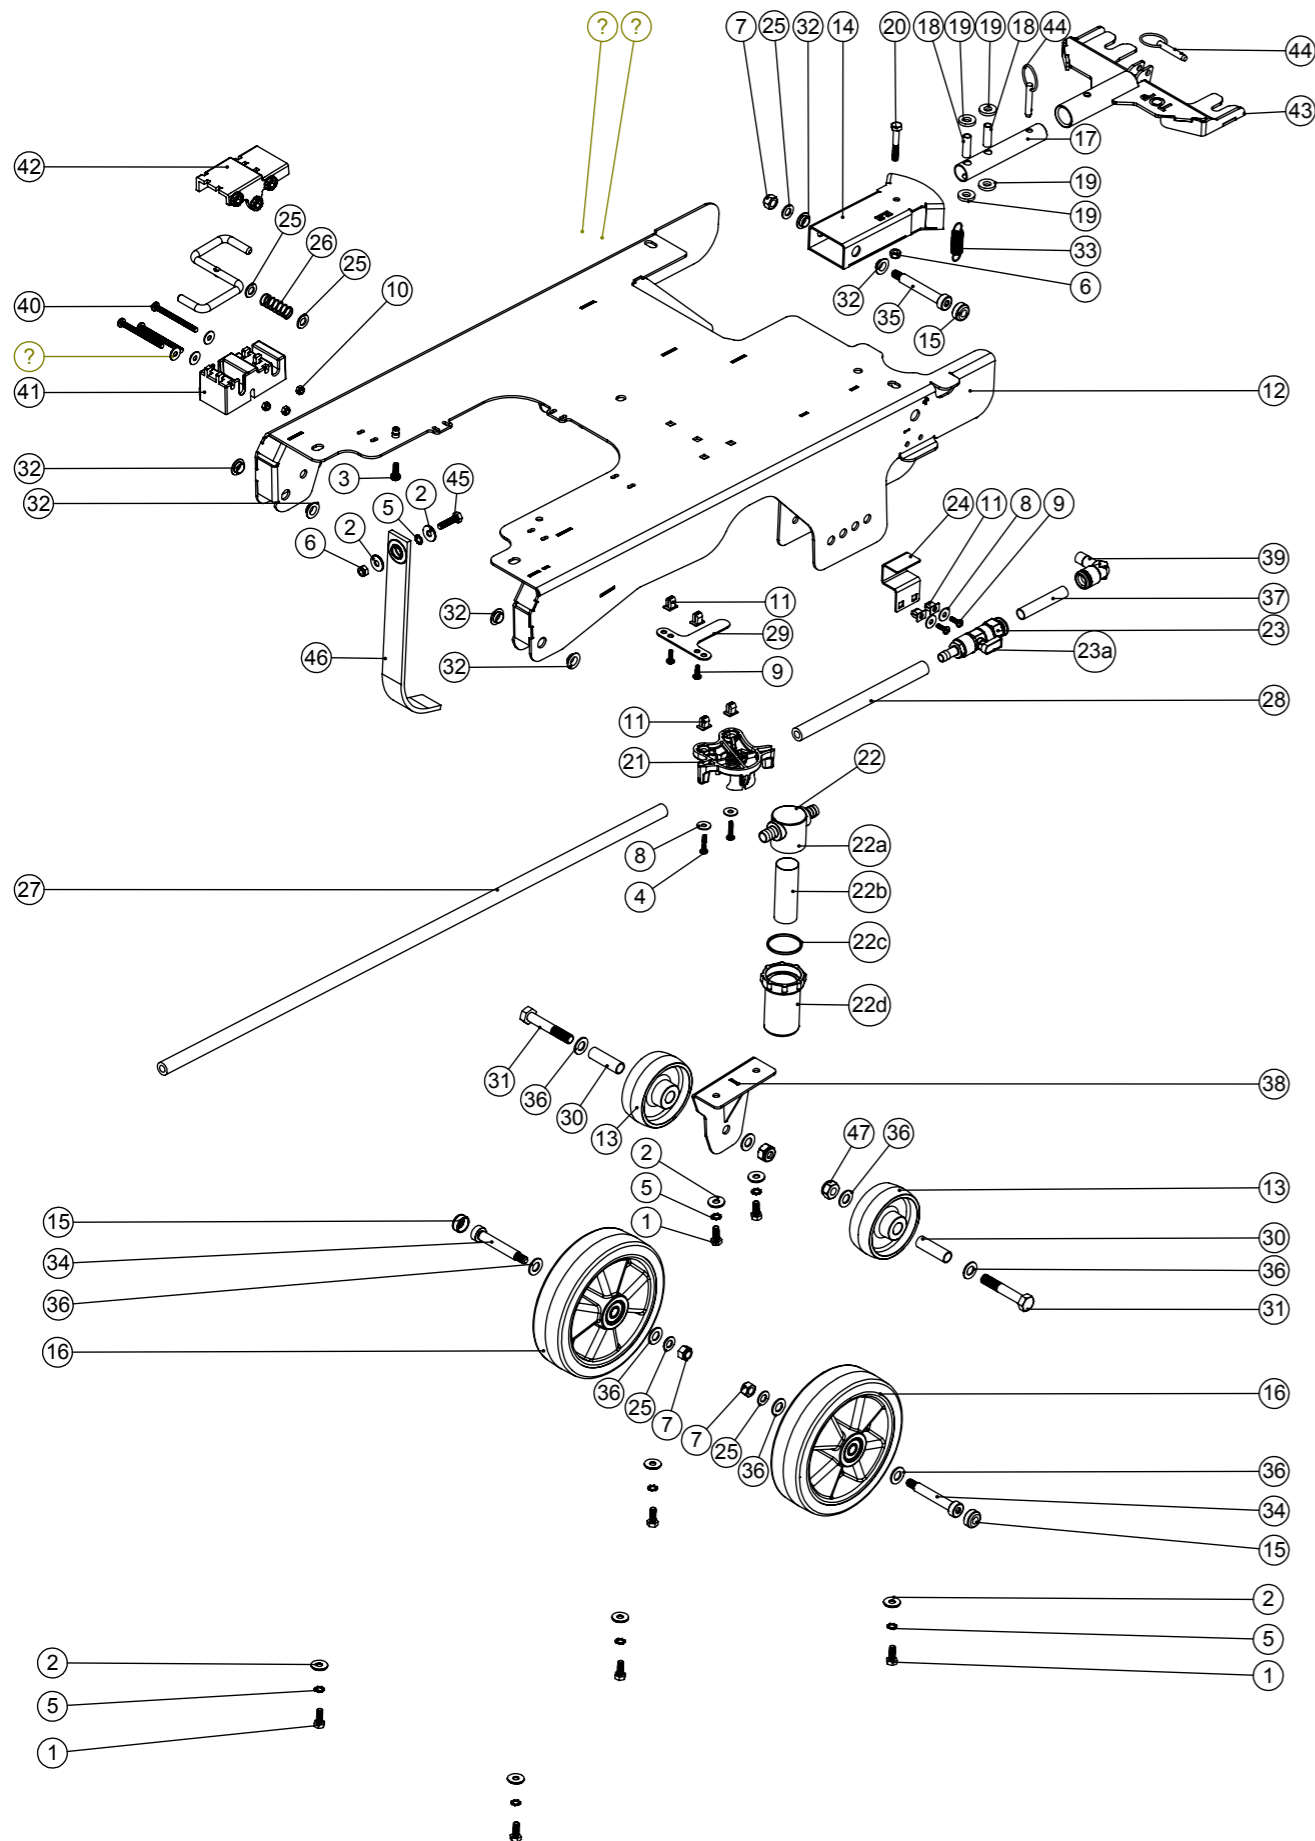

Numatic International Spare Parts

Model No: TGB4045/4055 EXPLODED VIEW: CHASSIS

Internal Code: -
PP DRAWING: DRW-22935 ISS:A07

NB: FOR WIRING SEE DRAWING: N/A

Numatic International Spare Parts

Model No: TGB4045/4055 EXPLODED VIEW: CHASSIS

ITEM:	PART No:	DESCRIPTION	COMMENTS:	QTY
1	219719	M6 X 16MM LONG HEXAGONAL STAINLESS STEEL HEAD BOLT		7
2	219647	M6 FORM G STAINLESS STEEL WASHER		9
3	291132	M5 X 16MM LONG STAINLESS STEEL POZI PAN SEMS SCREW		1
4	219568	NO8.3/4 INCH LG.POZI-PAN.SCREW.STAINLESS STEEL.PLASTITE		2
5	902353	M6 EXTERNAL SHAKEPROOF WASHER STAINLESS STEEL		8
6	219642	M6 STAINLESS STEEL NYLON INSERT NUT		2
7	219639	M8 STAINLESS STEEL NYLON INSERT NUT		3
8	219644	M5 FORM G STAINLESS STEEL WASHER		7
9	219569	NO8.1/2 INCH. LG.POZI-PAN.SCREW.STAINLESS STEEL.PLASTITE		4
10	219633	M5 STAINLESS STEEL NYLON INSERT NUT		3
11	900986	NYLON GROMMET NUT (PLASTIC INSERT TO SUIT No 8 PLASTITE SCREW)		6
12	903559	TGB/4045/4055 CHASSIS WELD ASSY (12SWG M/S) PAINT SILVER		1
13	206713	80MM DIAMETER WHITE WHEEL		2
14	304359	TT/TTB/4045/4055 SQUEEGEE MOUNT WELD ASSEMBLY		1
15	237632	SHOULDER BOLT COVER		3
16	208638	160mm WHEEL WITH POLYURETHENE TYRE		2
17	304356	FLOOR TOOL PIVOT TUBE		1
18	206954	SPIRO SPACER		2
19	206964	SLIDE NYLON SPACER		4
20	291125	M6 X 40 LONG HEX BOLT STAINLESS STEEL		1
21	901006	FILTER MOUNTING BRACKET		1
22	208888	EXTENDED STRAINER		1
22a	208827	STRAINER BLACK TOP	SPARE PART	1
22b	208889	EXTENDED STRAINER 50 MESH SCREEN	SPARE PART	1
22c	208830	STRAINER GASKET	SPARE PART	1
22d	208890	EXTENDED STRAINER CLEAR BOWL	SPARE PART	1
23	901542	12MM PUSH FIT TO 10MM HOSE TAIL BALL VALVE ASSEMBLY		1
23a	901544	TAP HANDLE C/W COVER AND M3X6MM SCREW (SPARE ITEM)	SPARE PART	1
24	392314	10MM TAP BRACKET		1
25	219578	M8 FORM A STAINLESS STEEL WASHER		5
26	208578	DECK LOCK SPRING		1
27	391453	SILICON TUBE 750MM LONG X 8MM I/D X 3.2MM WALL SECTION		1
28	391452	SILICON TUBE 8MM I/D X 3.2MM WALL SECTION (CUT 190MM)		1
29	321902	SILENCER CLAMP		1
30	391440	1/2 INCH X 18G X 41MM LONG STAINLESS STEEL SPACER TUBE		2
31	219894	M10 X 60MM LONG HEXAGONAL STAINLESS STEEL BOLT		2
32	208312	IGUS BEARING (GFM 101205)		6
33	208619	FLOOR TOOL SPRING		1
34	291057	M8 X 10 X 55MM LONG HEX SOCKET SHOULDER BOLT		2
35	208574	M8 X 10 X 60MM LONG HEX SOCKET SHOULDER BOLT		1
36	219903	M10 FORM A STAINLESS STEEL WASHER		8
37	901553	NYLON TUBE 12MM OD X 10MM ID (65MM)		1
38	903611	TGB TRANSPORT WHEEL BRACKET WELD ASSEMBLY PAINT SILVER		1
39	901545	ELBOW ANGLE CONNECTOR 12MM PUSH IN TO 12MM STEM		1
40	901558	M5 X 60MM STAINLESS STEEL POZI PAN MACHINE SCREW		3
41	901280	LATCH BLOCK BOTTOM MOULDING		1
42	901279	LATCH BLOCK TOP MOULDING		1
43	304466	FLOOR TOOL BRACKET ASSEMBLY (TT/TTB4045/4055)		1
44	206953	DETENT PINS		2
45	219925	M6 x 25MM LONG STAINLESS STEEL HEX SCREW		1
46	903683	ANTI-STATIC STRAP (CUT TO LENGHT: 270MM LONG)		1
47	219897	M10 STAINLESS STEEL NYLON INSERT NUT		2
48	904440	DECK LATCH BAR		1
49	219558	M5 STAINLESS STEEL NUTSERT		1