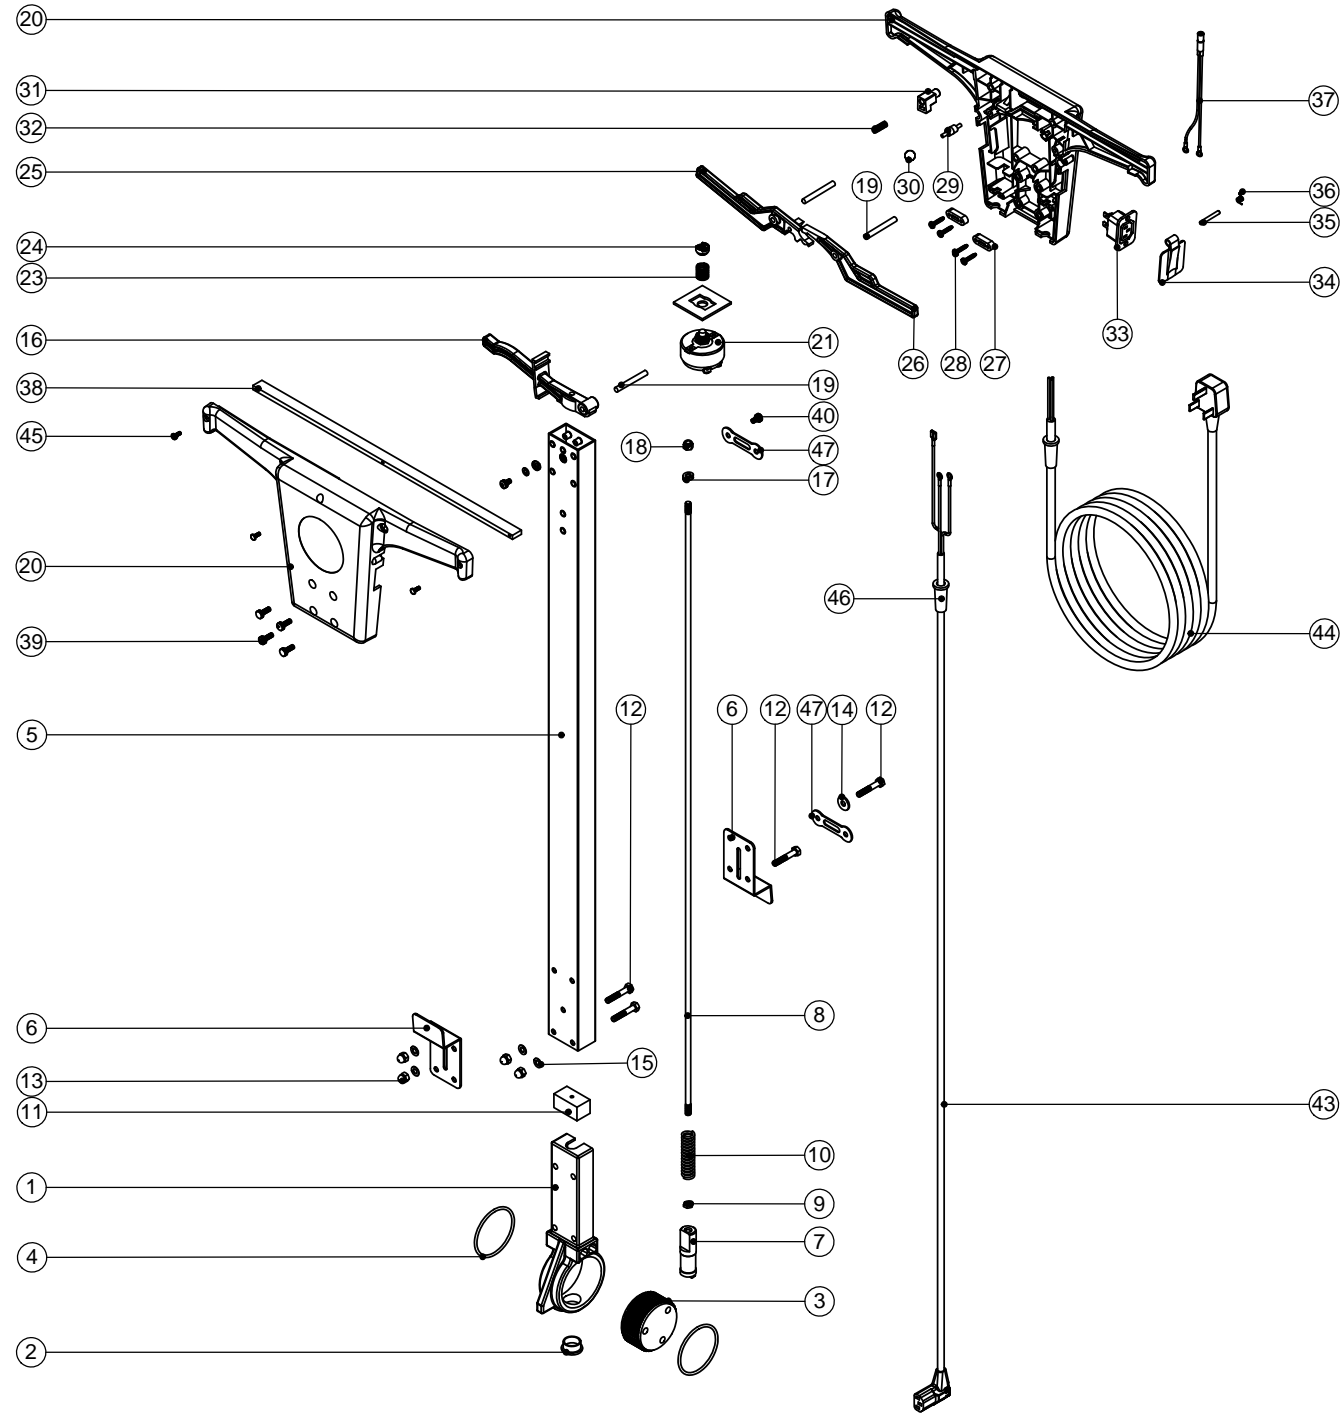

Numatic International Spare Parts

Model No: NPR HANDLE EXPLODED DRAWING ASSEMBLY

16/06/2009
DRAWING: DRW-4022
 234651 A01

NB: FOR WIRING SEE DRAWING: WD-???

Numatic International Spare Parts

Model No: NPR HANDLE EXPLODED DRAWING ASSEMBLY