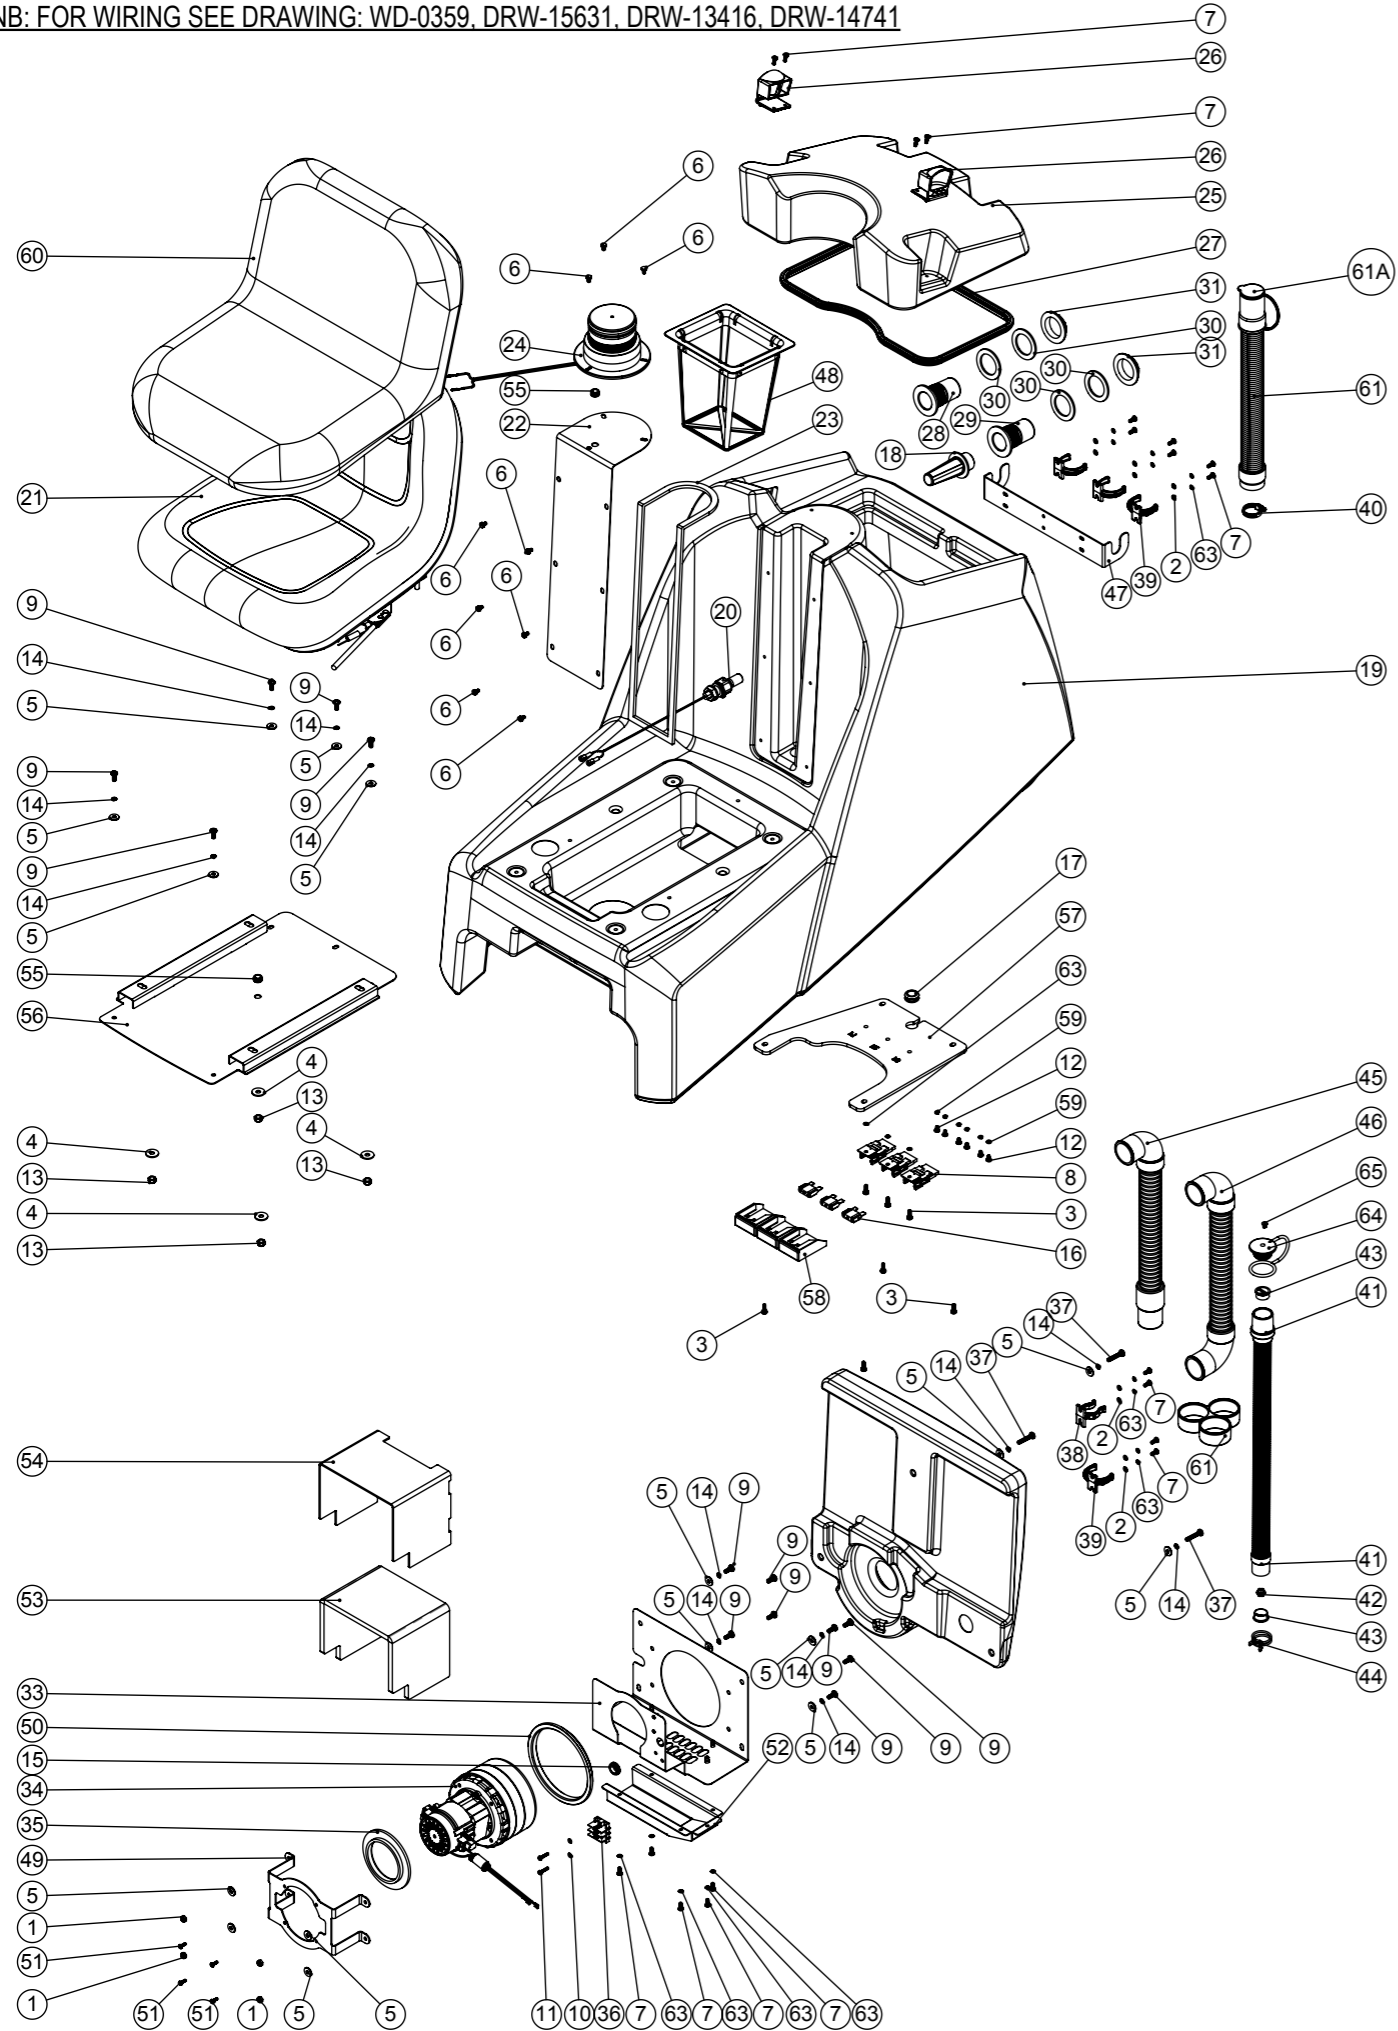

Numatic International Spare Parts

Model No: TTV678/300 AND TRO650 TOP TANK / LIGHT / VAC POD & HOSE ASSEMBLY EXPLODED DRAWING

NB: FOR WIRING SEE DRAWING: WD-0359, DRW-15631, DRW-13416, DRW-14741

Internal Code: 905584
 DRAWING: DRW-24948 ISS:A11
 PRO 16/10/2017