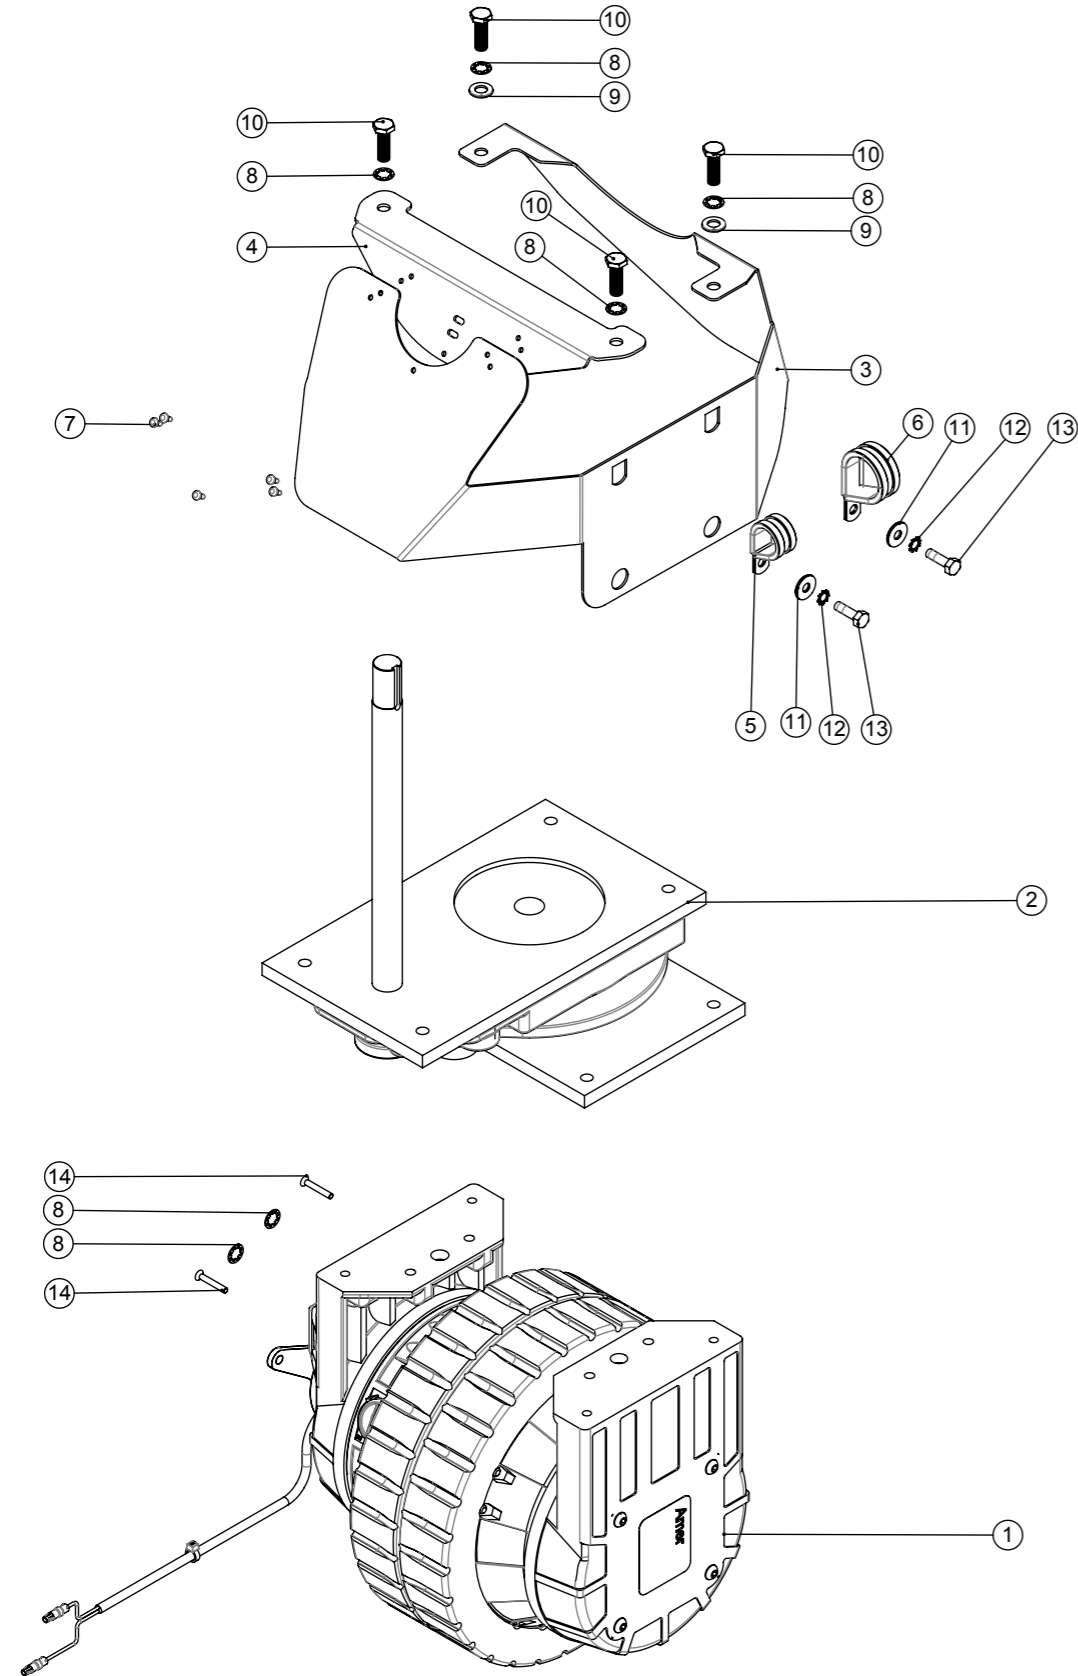

Numatic International Spare Parts

Model No: VARIO DRIVE WHEEL ASSEMBLY

Internal Code: N/A
 DRAWING: DRW-24377 ISS:A05
 PRO 21/09/2017

NB: FOR WIRING SEE DRAWING:N/A

Numatic International Spare Parts

Model No: VARIO DRIVE WHEEL ASSEMBLY

ITEM:	PART No:	DESCRIPTION	COMMENTS:	QTY
1	904964	MOTOR WHEEL & MODIFIED BRAKE LEAD ASSEMBLY (MK2)		1
2	206928	STEERING SYSTEM		1
3	904917	DRIVE WHEEL MUD FLAP		1
4	904916	DRIVE WHEEL CABLE HOLDER		1
5	904920	P-CLIP (21) STAINLESS STEEL		1
6	904921	P-CLIP P34 STAINLESS STEEL		1
7	208963	SNAP BLACK RIVET (REF SR-3055B)		5
8	902520	M8 INTERNAL WASHER SHAKEPROOF STAINLESS STEEL		6
9	219578	M8 FORM A STAINLESS STEEL WASHER		2
10	906763	M8 X 25MM LG HEX HEAD SCREW STN STEEL C/W THREADLOCK (LOW HEAD)		4
11	219647	M6 FORM G STAINLESS STEEL WASHER		2
12	902353	M6 EXTERNAL SHAKEPROOF WASHER STAINLESS STEEL		2
13	291144	M6 X 20MM LG HEX HEAD SCREW STAINLESS STEEL C/W THREADLOCK		2
14	904946	M4 X 25MM LG. POZI CSK SCREW (STAINLESS STEEL)		2