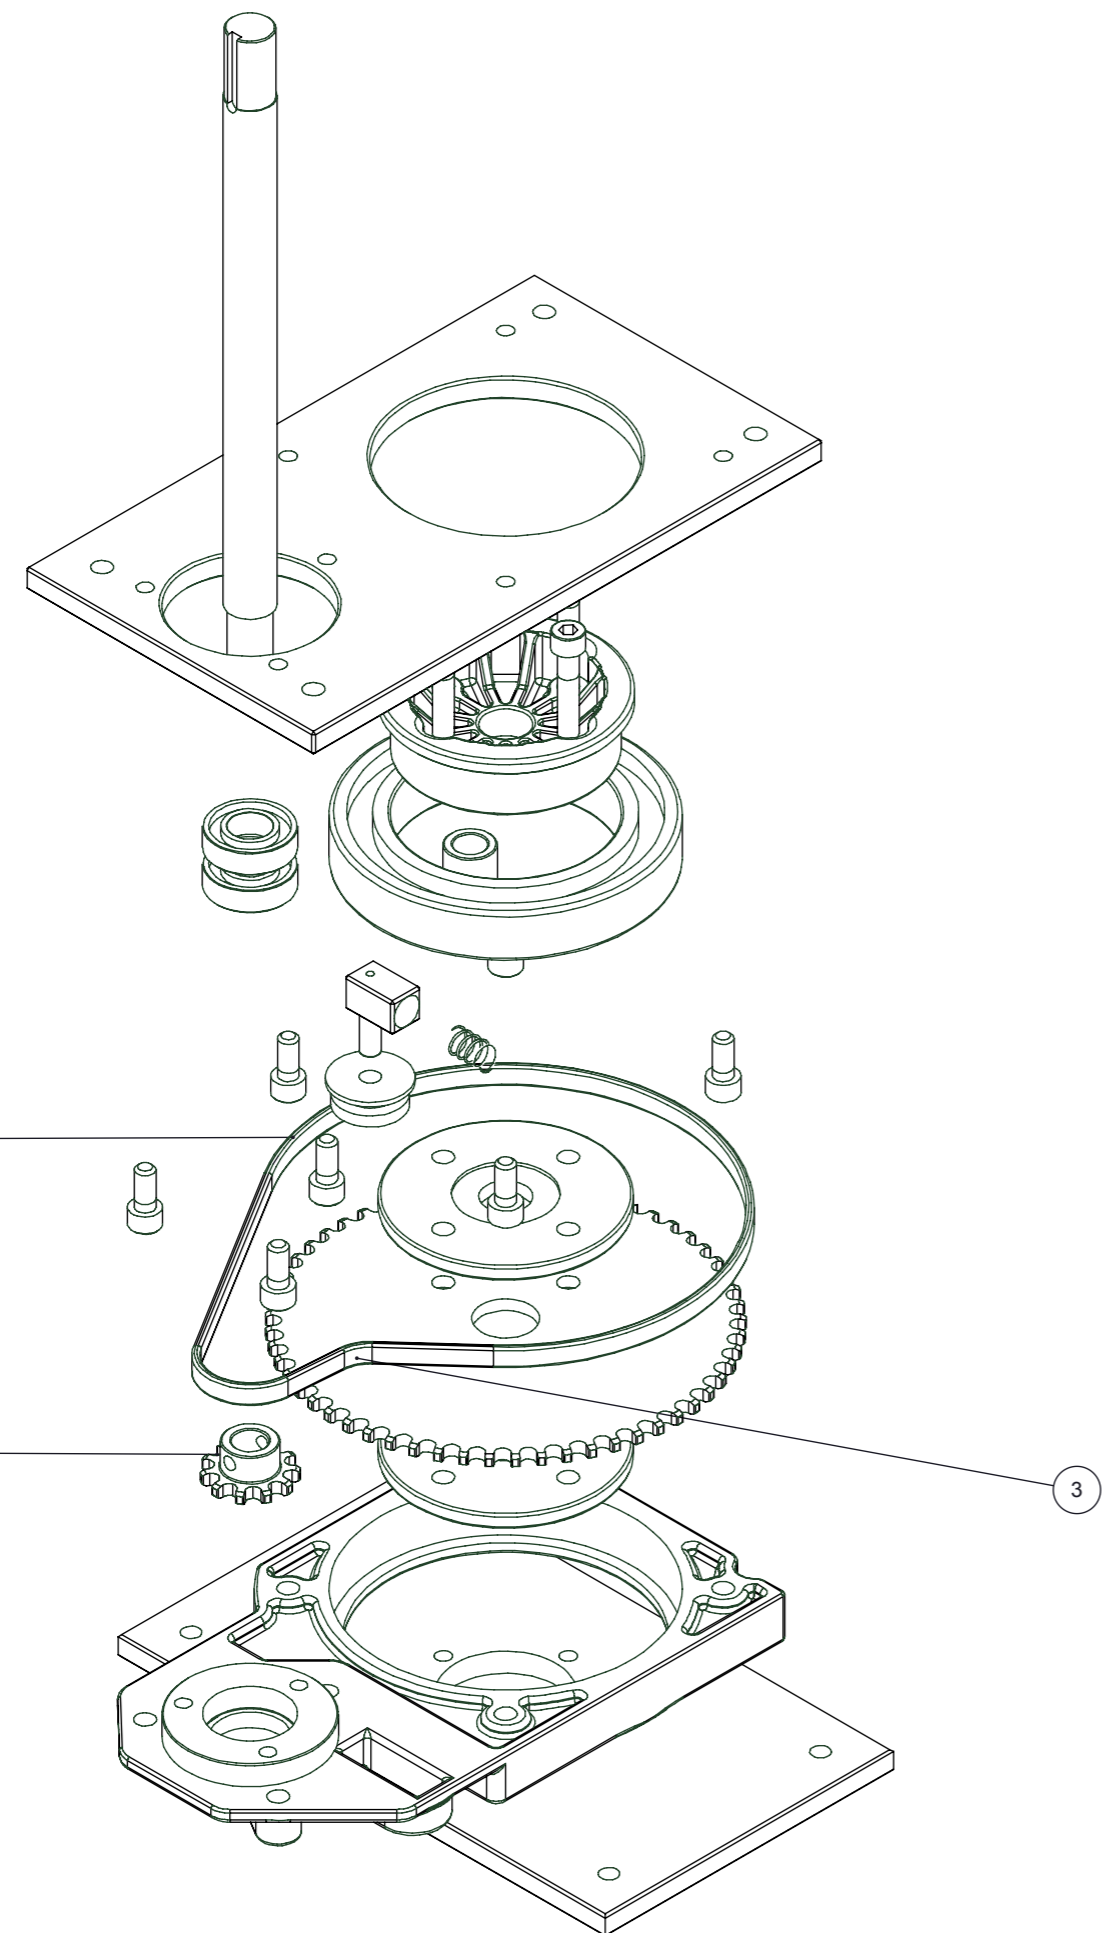

Numatic International Spare Parts

Model No: TTV678 & TRO650 Motor Wheel Gearbox Assembly

234605
DRAWING: EXP-1033 ISS:A03
28/03/2014

NB: FOR WIRING SEE DRAWING: WD-0359, DRW-15631, DRW-13416, DRW-14741

Numatic International Spare Parts

Model No: TTV678 & TRO650 Motor Wheel Gearbox Assembly

POS:	ITEM NO:	DESCRIPTION:	COMMENTS:
1	208151	PINION	
2	208152	STEERING CHAIN	
3	208153	STEERING CHAIN MASTER LINK	