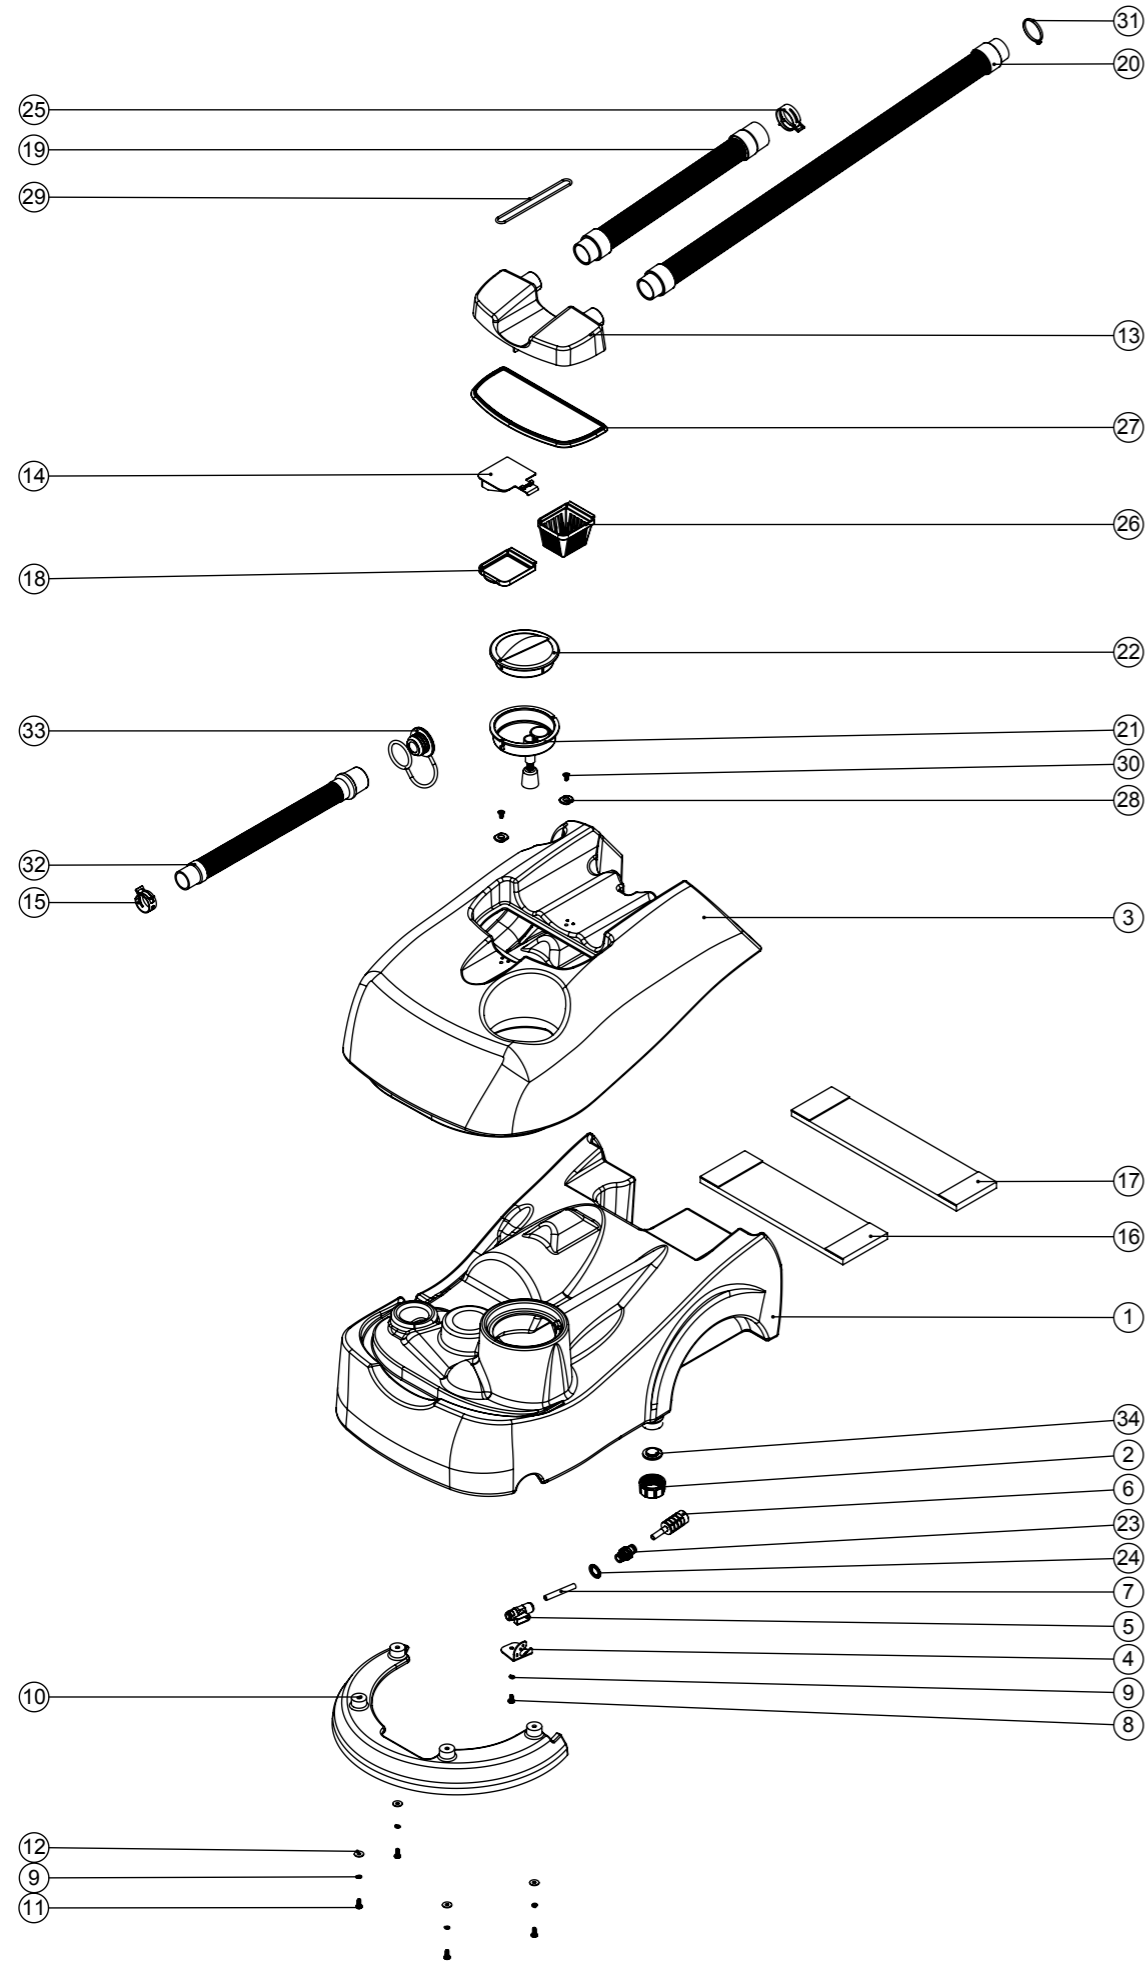

Numatic International Spare Parts

Model No: TTB 1840 TANK & SEPARATOR EXPLODED DRAWING ASSEMBLY

Internal Code: 234806
 DRAWING: DRW-6988 ISS:A26
 PRO 16/10/2017

Numatic International Spare Parts

Model No: TTB 1840 TANK & SEPARATOR EXPLODED DRAWING ASSEMBLY

ITEM:	PART No:	DESCRIPTION	COMMENTS	QTY
1	237228	TTB 1840 CLEAN TANK		1
2	906415	CAP MOULDING	REPLACES 208448	1
3	240127	TTB 1840 TOP TANK (GRAPHITE)	BLUE VERSION 237229	1
4	392125	TTB 1840 TAP PLATE		1
5	216260	MINI BALL VALVE		1
6	303961	TANK FILTER ASSEMBLY		1
7	303960	TANK FILTER TUBE		1
8	219668	M5 X 10MM LONG POZI PAN STAINLESS STEEL SCREW		1
9	219861	M5 SINGLE COIL STAINLESS STEEL WASHER		5
10	237233	TTB 1840 DECK MOULDING		1
11	219740	M5 X 12MM LONG STAINLESS STEEL POZI PAN SCREW		4
12	219644	M5 FORM G STAINLESS STEEL WASHER		4
13	237230	TTB 1840 SEPARATOR MOULDING		1
14	237231	TTB 1840 SHUT OFF FLAP		1
15	208471	CONSTANT TENSION CLIP		1
16	208479	TTB 1840 FOAM PAD (100 X 320)		1
17	208478	TTB 1840 FOAM PAD (90 X 370)		1
18	237232	TTB 1840 AIR FILTER PANEL		1
19	213055	TTB 1840 VAC HOSE C/W CUFFS		1
20	213054	SUCTION HOSE		1
21	303985	TTB 1840 FILLER CAP ASSEMBLY		1
22	903544	FILLER CAP LID (RED)	GREY VERSION 237268	1
23	902109	8MM PUSH FIT BRASS BULKHEAD FITTING		1
24	208525	BONDED SEAL		1
25	208537	VAC HOSE CONSTANT TENSION CLIP		1
26	237411	TOP TANK FILTER		1
27	237418	TTB 1840 SEPARATOR SEAL MOULDING		1
28	903875	O RING CLIP MOULDING (RED)	BLACK VERSION 237397	2
29	208715	O RING (3mmDIA.95mm)		1
30	291008	M5 X 10MM LONG POZI PAN COUNTERSUNK STAINLESS STEEL SCREW		2
31	220138	BLACK CABLE TIE		1
32	208466	TTB 1840 DUMP HOSE		1
33	903325	32MM HOSE CAP RED		1
34	905467	SEALING BUNG		1