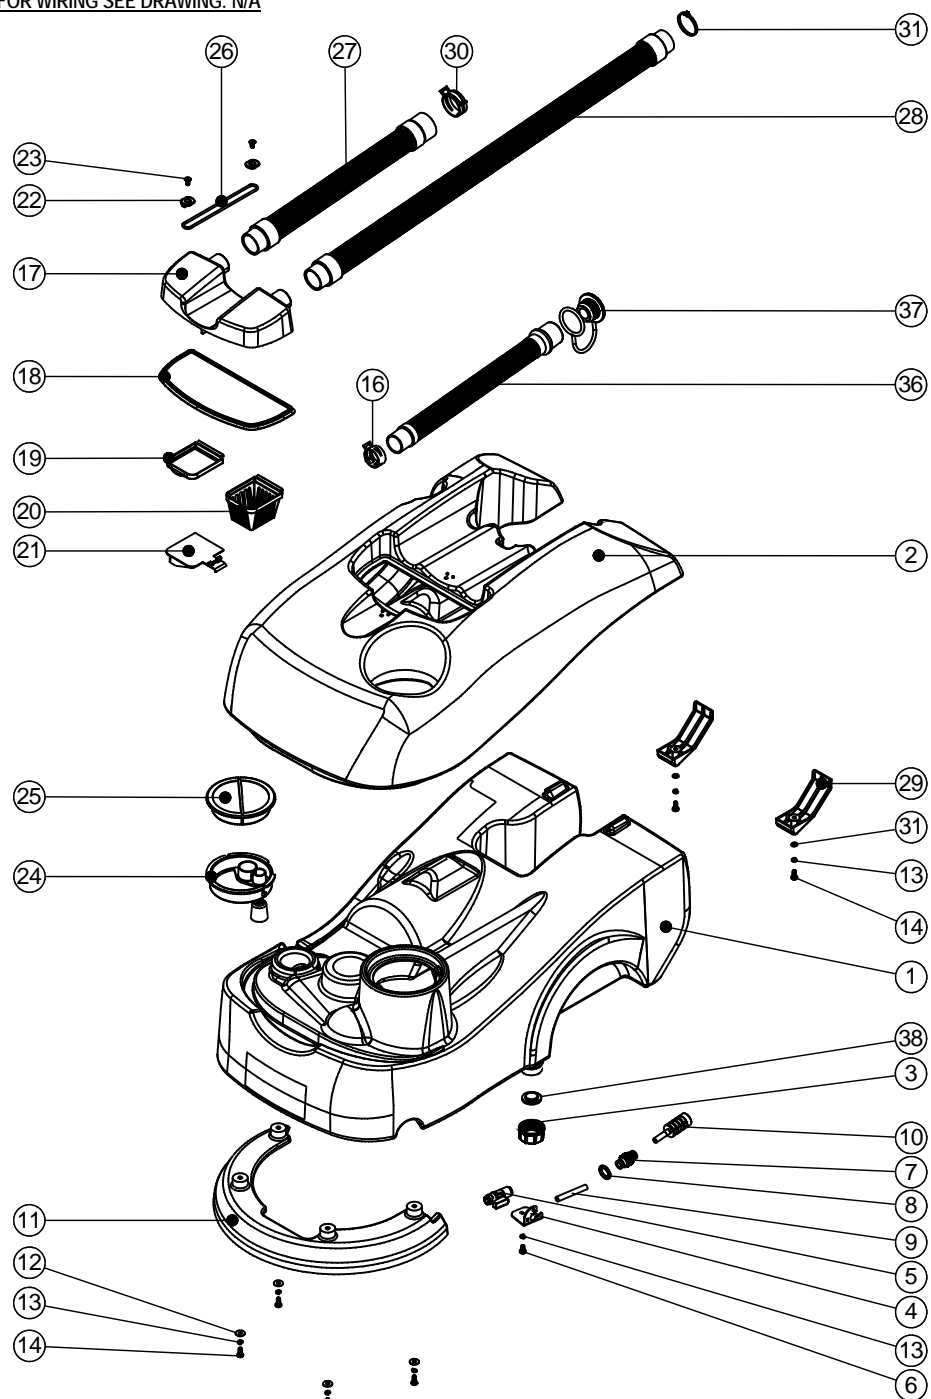

Numatic International Spare Parts

Model No: TT 1840 TANKS ASSEMBLY EXPLODED DRAWING

NB: FOR WIRING SEE DRAWING: N/A

234939
DRAWING: DRW-13251 ISS:A18
10/08/17

Numatic International Spare Parts

Model No: TT 1840 TANKS ASSEMBLY EXPLODED DRAWING

ITEM NO.	PART NO.	DESCRIPTION	COMMENTS	QTY.
1	237464	TT 1840 CLEAN TANK (MAINS)		1
2	903299	TT 1840 TOP TANK (GRAPHITE)	BLUE VERSION237465	1
3	906415	CAP MOULDING	REPLACES 208448	1
4	392125	TTB 1840 TAP PLATE		1
5	216260	MINI BALL VALVE		1
6	219668	M5 X 10MM LONG POZI PAN STAINLESS STEEL SCREW		1
7	902109	8MM PUSH FIT BRASS BULKHEAD FITTING		1
8	208525	BONDED SEAL		1
9	303960	TANK FILTER TUBE		1
10	303961	TANK FILTER ASSEMBLY		1
11	237233	TTB 1840 DECK MOULDING		1
12	219644	M5 FORM G STAINLESS STEEL WASHER		4
13	219861	M5 SINGLE COIL STAINLESS STEEL WASHER		7
14	219740	M5 X 12MM LONG STAINLESS STEEL POZI PAN SCREW		6
16	208471	CONSTANT TENSION CLIP		1
17	237230	TTB 1840 SEPARATOR MOULDING		1
18	237418	TTB 1840 SEPARATOR SEAL MOULDING		1
19	237232	TTB 1840 AIR FILTER PANEL		1
20	237411	TOP TANK FILTER		1
21	237231	TTB 1840 SHUT OFF FLAP		1
22	903875	O RING CLIP MOULDING (RED)	BLACK VERSION 237397	2
23	291008	M5 X 10MM LONG POZI PAN COUNTERSUNK STAINLESS STEEL SCREW		2
24	303985	TTB 1840 FILLER CAP ASSEMBLY		1
25	903544	FILLER CAP LID (RED)	GREY VERSION 237268	1
26	208715	O RING (3mmDIA.95mm)		1
27	213055	TTB 1840 VAC HOSE C/W CUFFS		1
28	213054	SUCTION HOSE		1
29	237466	SKID PLATE MOULDING		2
30	208537	VAC HOSE CONSTANT TENSION CLIP		1
31	219355	M5 FORM A STAINLESS STEEL WASHER		2
31	220138	BLACK CABLE TIE		1
36	208466	TTB 1840 DUMP HOSE		1
37	903325	32MM HOSE CAP RED		1
38	905467	SEALING BUNG		1