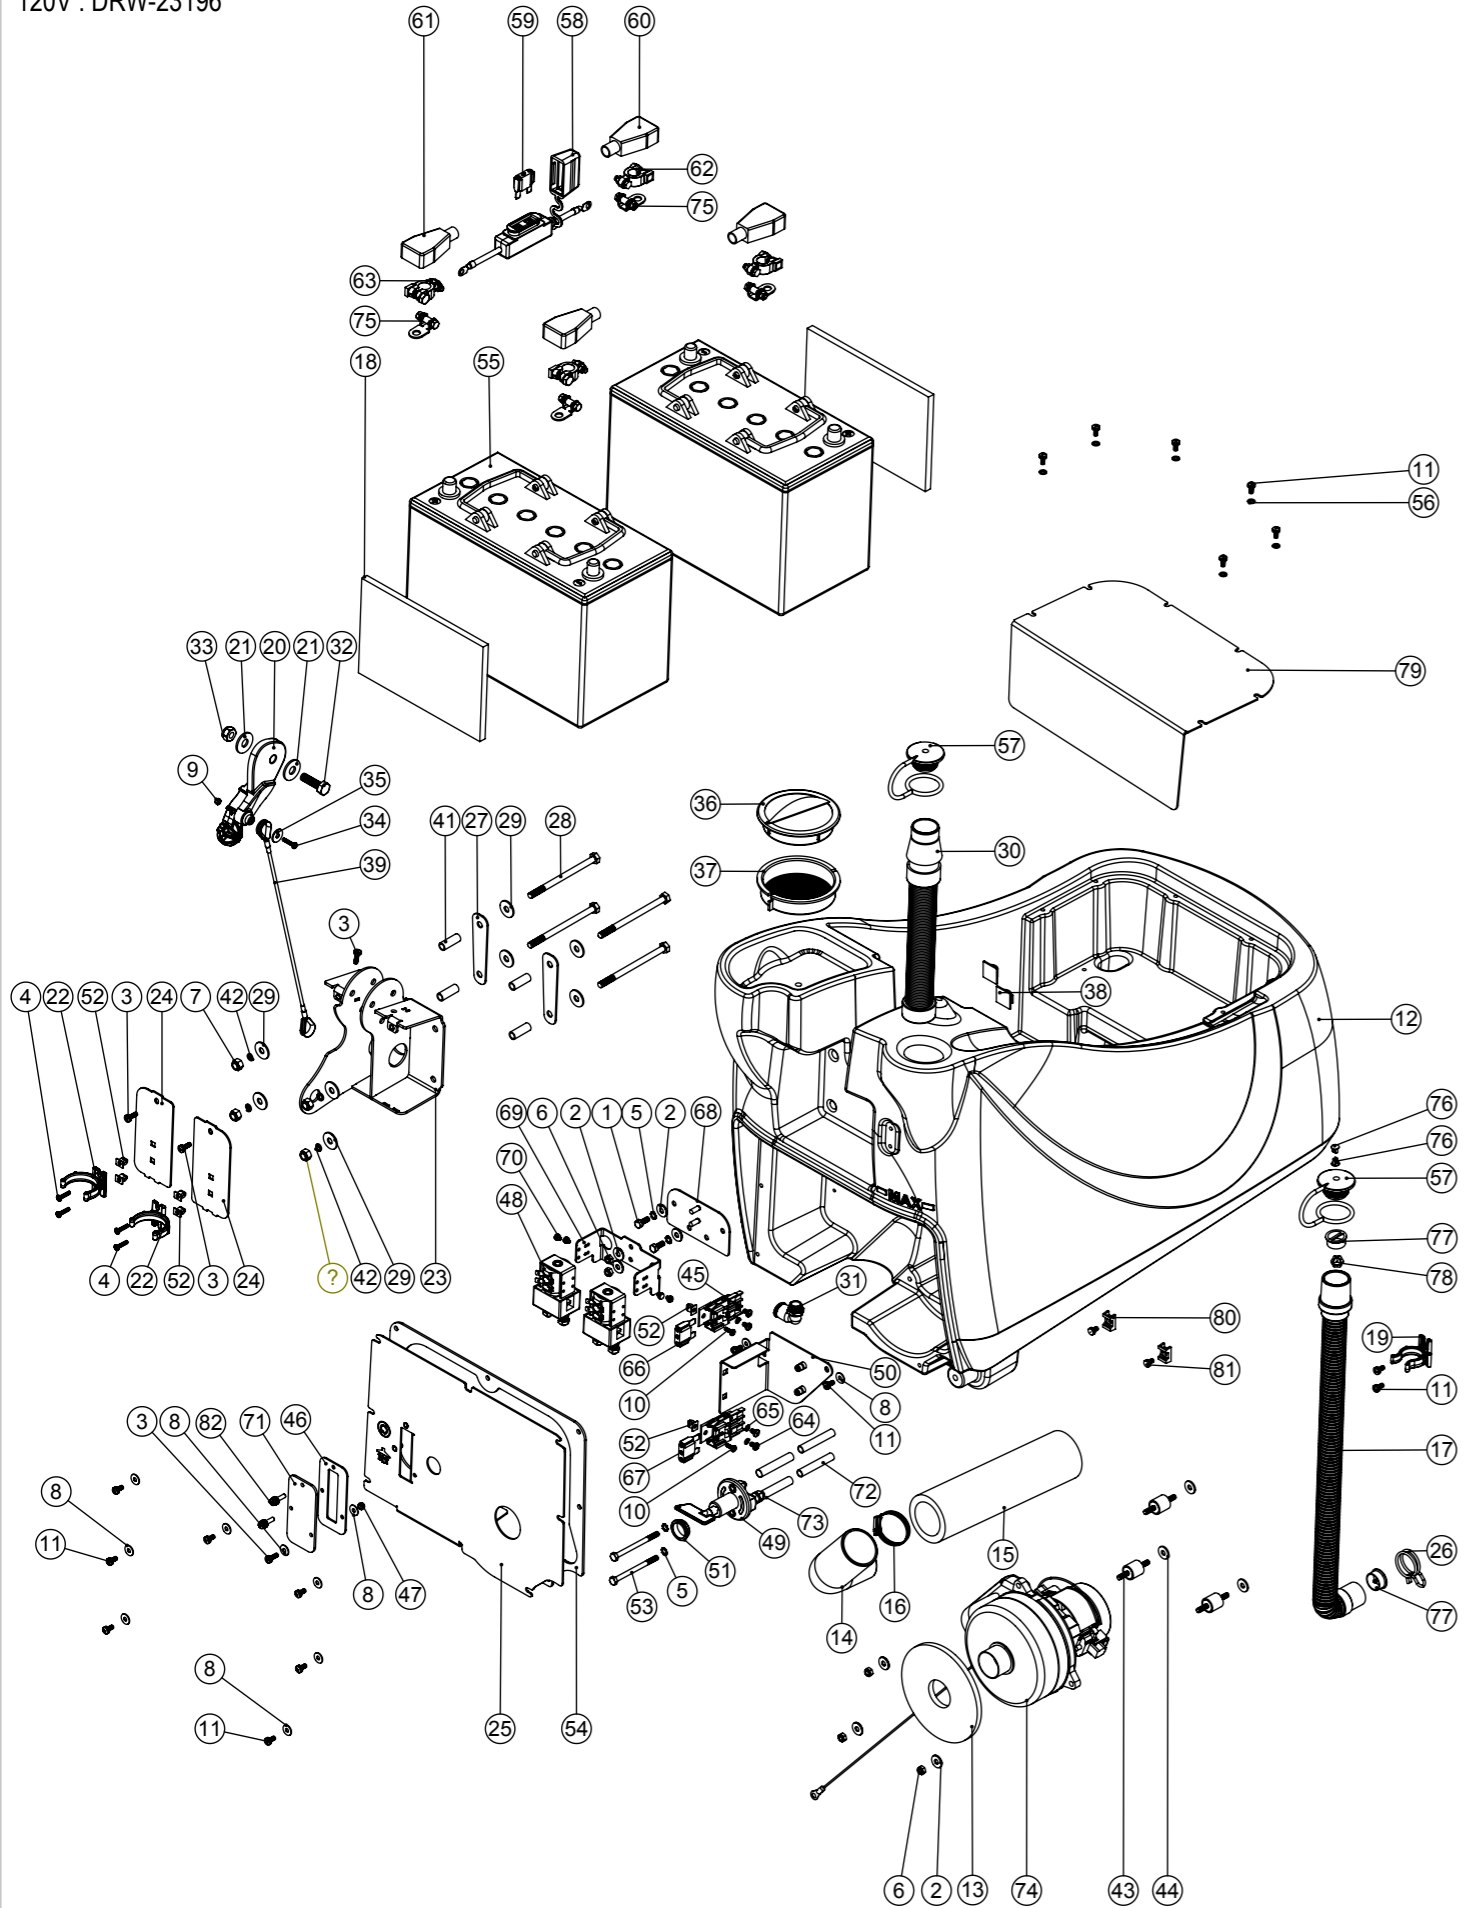

Numatic International Spare Parts

Model No: TGB4045/4055 EXPLODED VIEW: BOTTOM TANK (CHARGERLESS)

NB: FOR WIRING SEE DRAWINGS:
230V : DRW-22704
120V : DRW-23196

Internal Code: -
MS5 DRAWING: DRW-23748 ISS:A03