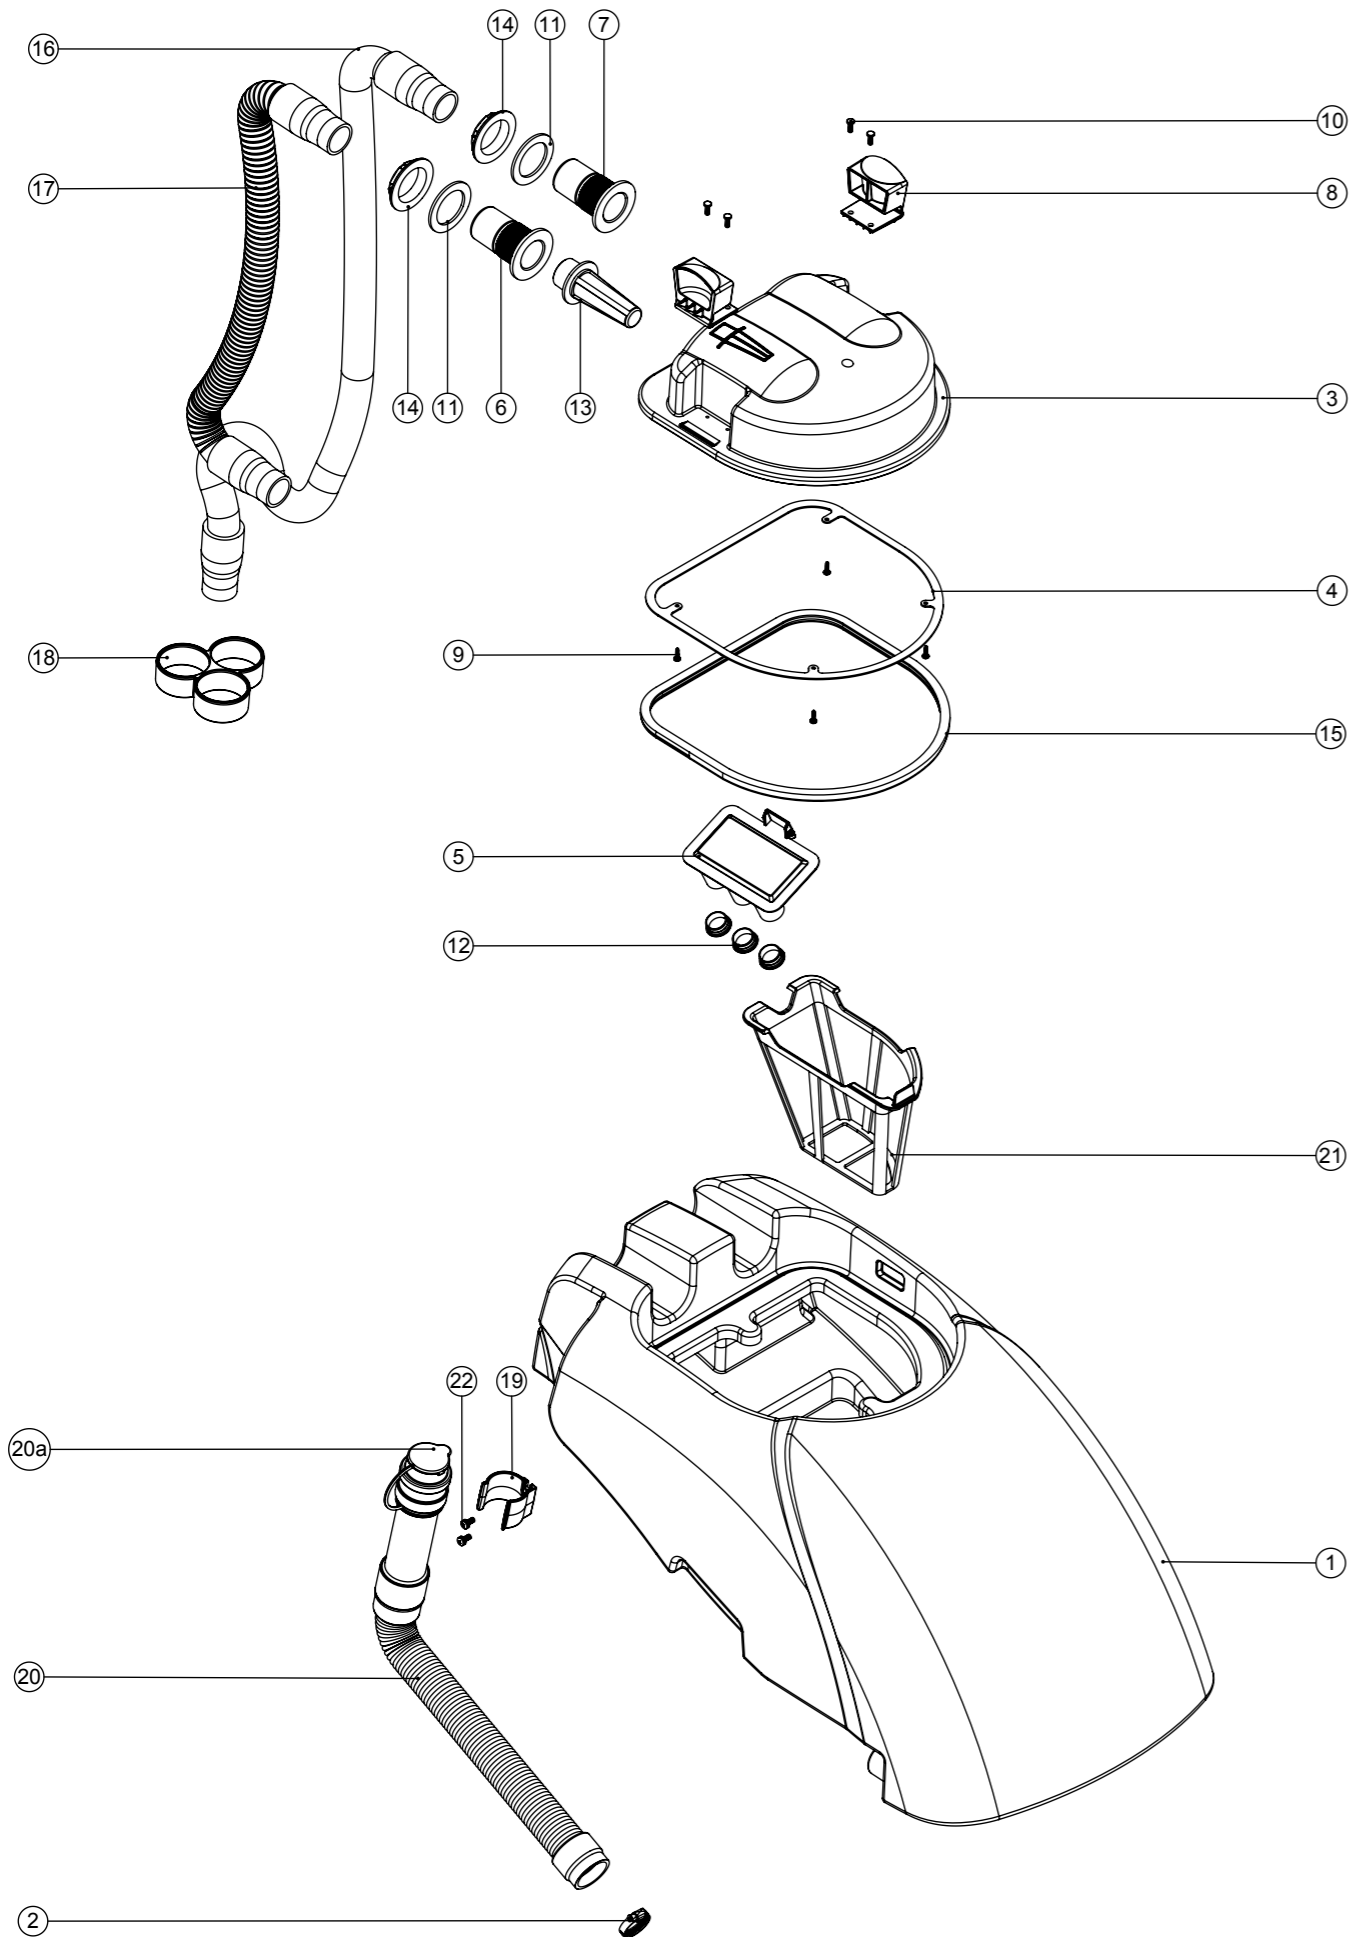

Numatic International Spare Parts

Model No: TGB4045/4055 EXPLODED VIEW: TOP TANK

Internal Code: -
MS5 DRAWING: DRW-22926 ISS:A05

NB: FOR WIRING SEE DRAWING: N/A

Numatic International Spare Parts

Model No: TGB4045/4055 EXPLODED VIEW: TOP TANK

ITEM:	PART No:	DESCRIPTION	COMMENTS:	QTY
1	903157	TTB.4055 TOP TANK MOULDING (GRAPHITE GREY)		1
2	206209	A.B.A HOSE CLIP		1
3	237381	INTEGRATED CHASSIS SEPARATOR		1
4	392200	FILTER GASKET RING		1
5	237090	SEPARATOR FLOAT MOULDING (MK 2)		1
6	237526	38MM RED DRAIN HOSE CONNECTOR		1
7	237018	38MM DRAIN HOSE CONNECTOR		1
8	902919	CLIP MOULDING (RED)		2
9	219852	NO6 X 1/2 LONG POZI PAN STAINLESS STEEL SELF TAP SCREW		4
10	219569	NO8.1/2 INCH. LG.POZI-PAN.SCREW.STAINLESS STEEL.PLASTITE		4
11	219310	RUBBER WASHER		2
12	206315	TUBE END PLUG		3
13	206265	TT/B 345 BARREL FILTER		1
14	206116	BLACK NUT		2
15	208591	NEW SEPARATOR GASKET		1
16	280019	35MM X 690MM LONG 3:1 STRETCH HOSE (SHORT & LONG CUFF)		1
17	213058	VAC HOSE 650MM X Ø38MM		1
18	237718	HOSE GUIDE		1
19	237382	ACETAL HOSE CLIP MOULDING		1
20	901548	35MM X 250MM STRETCH HOSE (3:1) C/W ADJUSTABLE CUFF + CAP		1
20a	900903	HOSE CLOSURE REPLACEMENT KIT (35MM-38MM STRETCH HOSE)	SPARE ITEM	1
21	903542	GRIT FILTER BASKET (RED)		1
22	291131	M5 X 12MM LONG STAINLESS STEEL POZI PAN SEMS SCREW		2