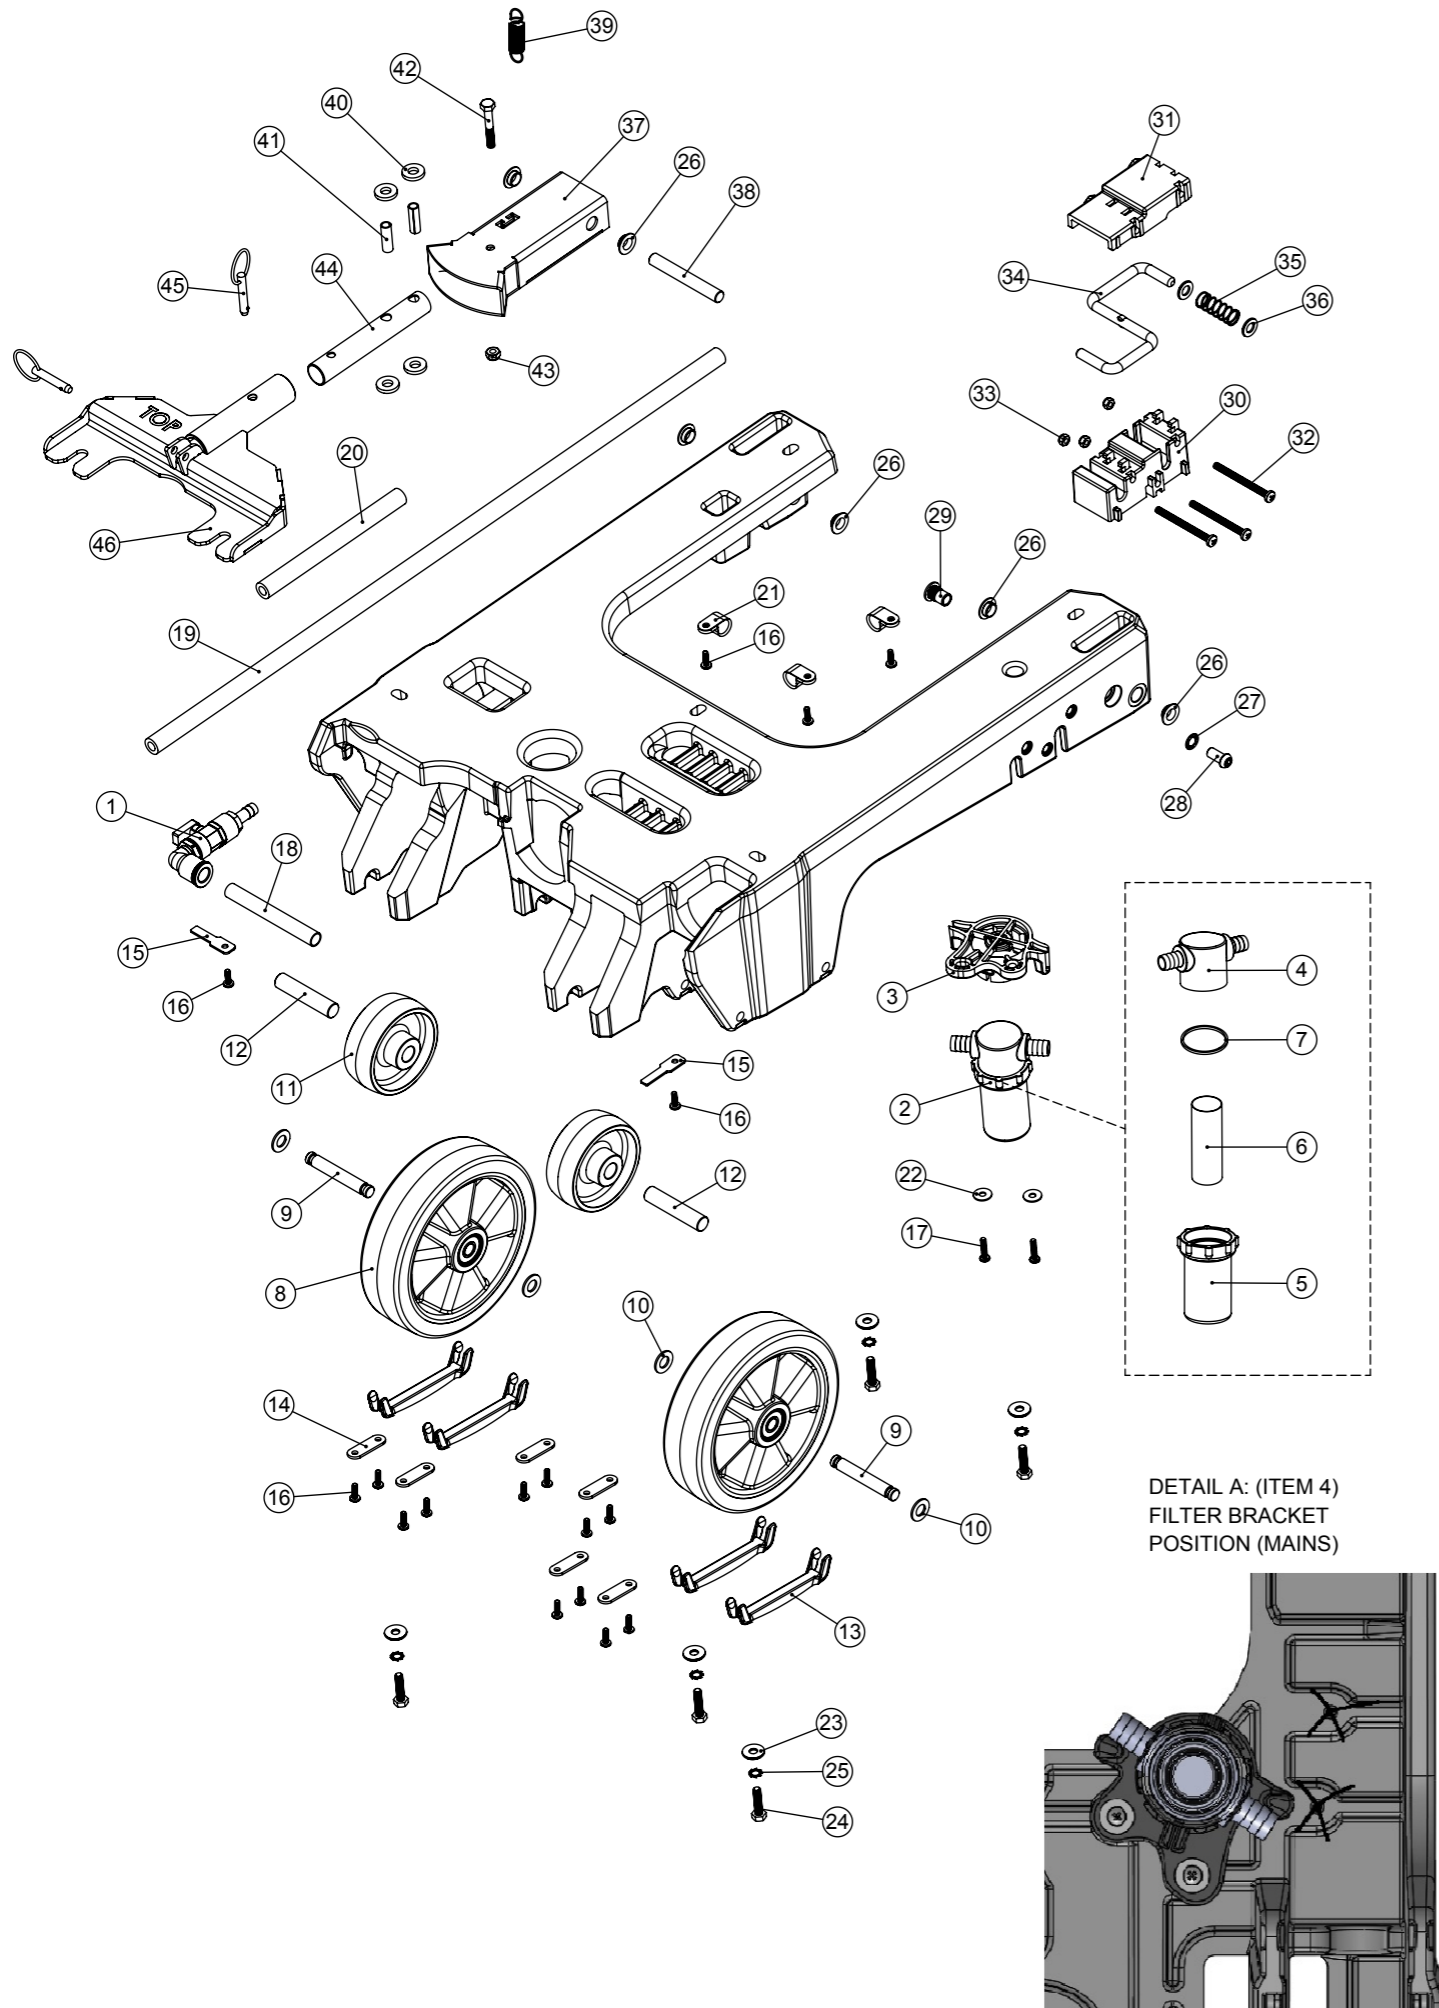

Numatic International Spare Parts

Model No: TT4045G & TT4055G CHASSIS ASSEMBLY EXPLODED VIEW

Internal Code: 904402

MS5 DRAWING: DRW-23621 ISS:A05

Numatic International Spare Parts

Model No: TT4045G & TT4055G CHASSIS ASSEMBLY EXPLODED VIEW