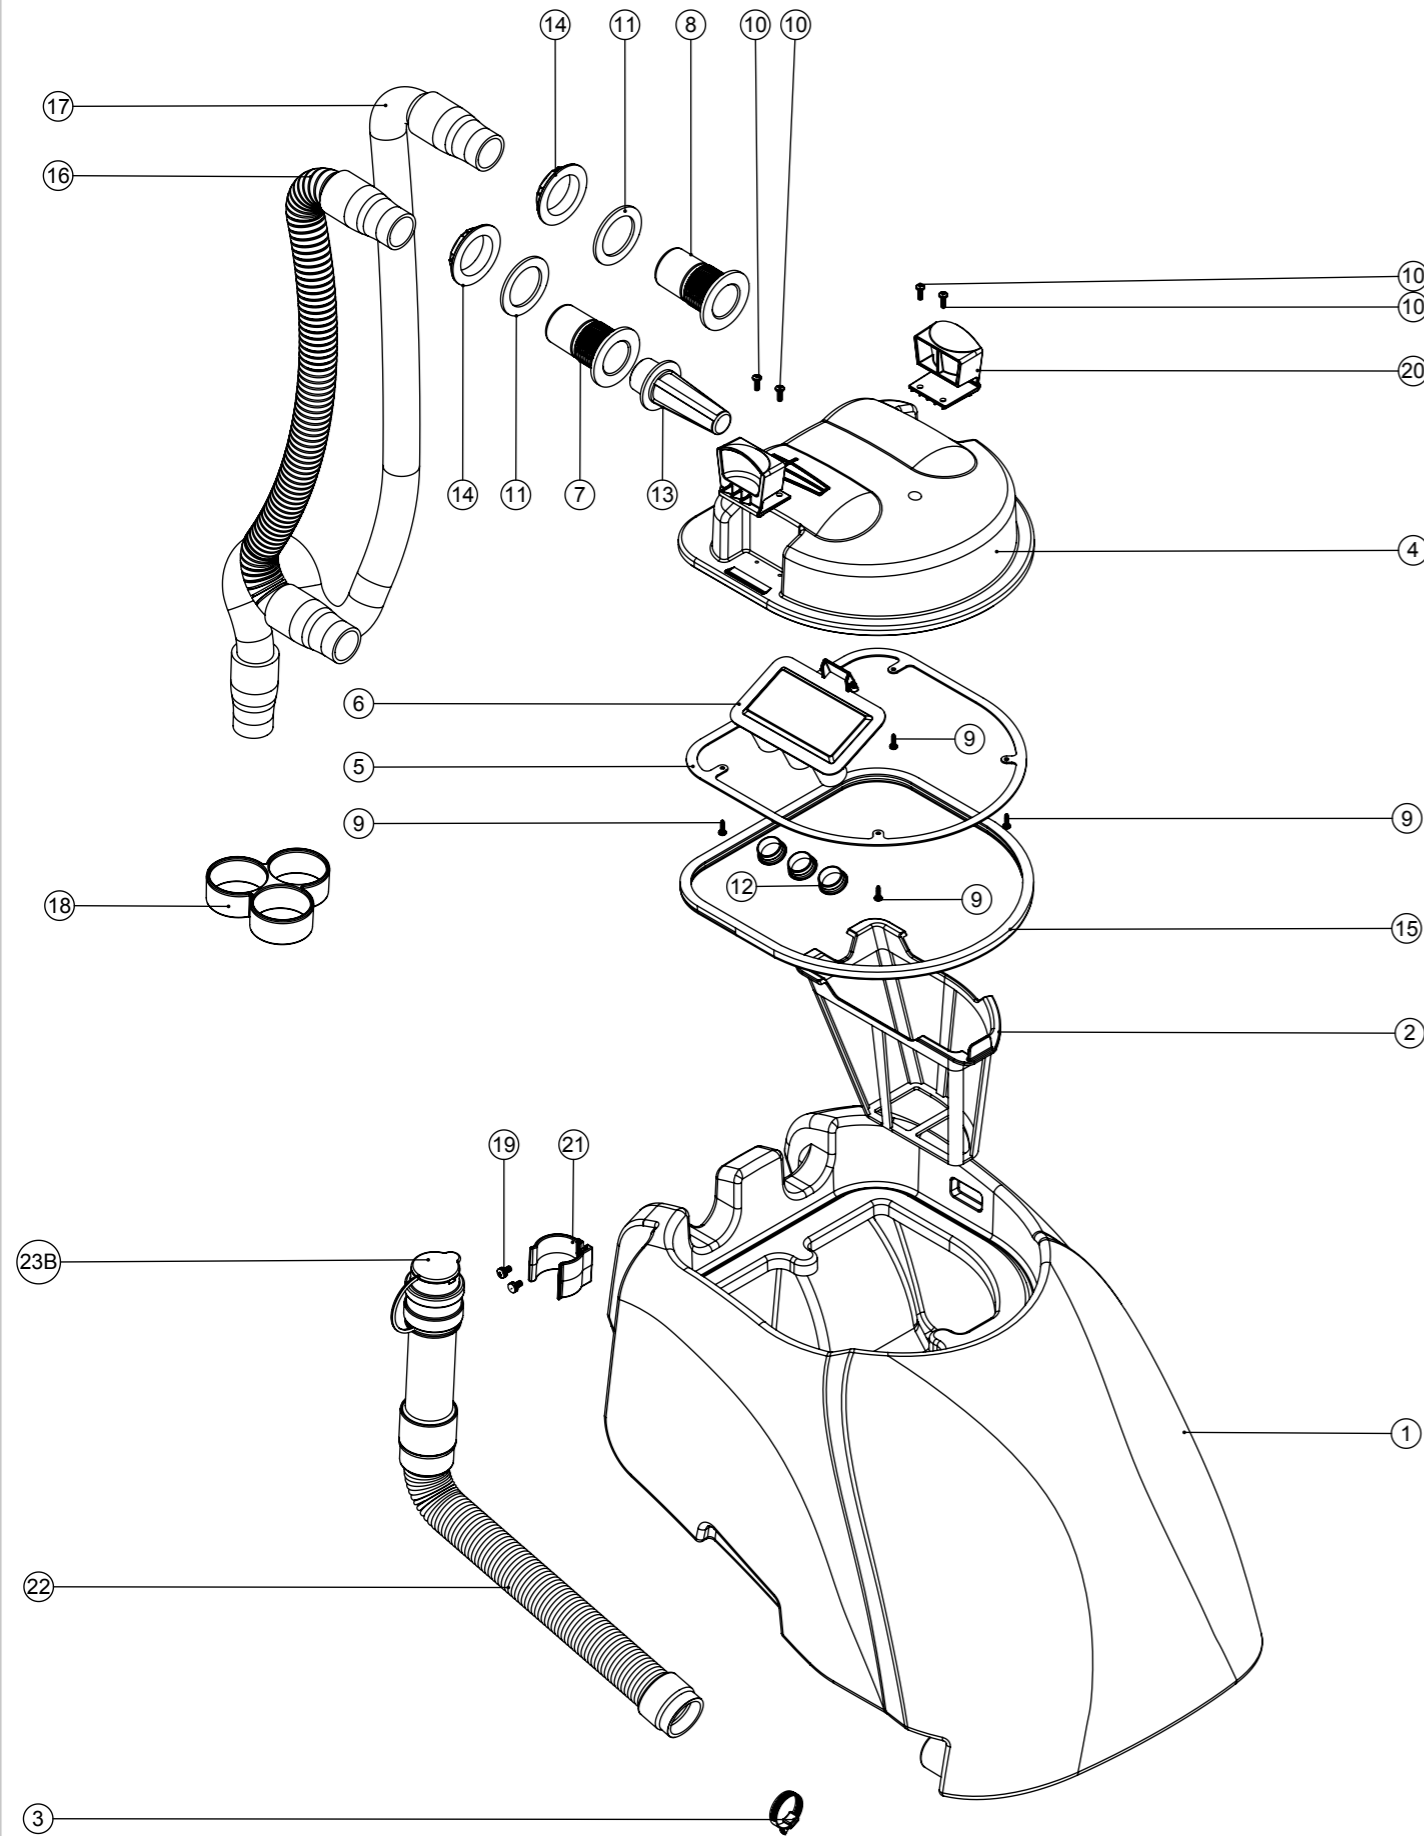

# Numatic International Spare Parts

Model No: TT4045 (TT1117) & TT4055 (TT1120) TOP TANK ASSEMBLY

Internal Code: 244498  
 DRAWING: DRW-16795 ISS:A08  
 MS5 14/07/2015

# Numatic International Spare Parts

Model No: TT4045 (TT1117) & TT4055 (TT1120) TOP TANK ASSEMBLY

ITEM:	PART No:	Description	Comments:	QTY.
1	237656	TT.4055 TOP TANK MOULDING (BLUE)		1
	237731	TT.4055 TOP TANK MOULDING (RED)		1
	237733	TT.4055 TOP TANK MOULDING (LIGHT YELLOW)		1
	237735	TT.4055 TOP TANK MOULDING (GREEN)		1
	901780	TT.4055.TOP TANK MOULDING (GRAPHITE)		1
2	207000	GRIT FILTER BASKET		1
3	206209	A.B.A HOSE CLIP		1
4	237381	INTEGRATED CHASSIS SEPARATOR		1
5	392200	FILTER GASKET RING		1
6	237090	SEPARATOR FLOAT MOULDING (MK 2)		1
7	237526	38MM RED DRAIN HOSE CONNECTOR		1
8	237018	38MM DRAIN HOSE CONNECTOR		1
9	219852	NO6 X 1/2 LONG POZI PAN STAINLESS STEEL SELF TAP SCREW		4
10	219569	NO8.1/2 INCH. LG.POZI-PAN.SCREW.STAINLESS STEEL.PLASTITE		4
11	219310	RUBBER WASHER		2
12	206315	TUBE END PLUG		3
13	206265	TT/B 345 BARREL FILTER		1
14	206116	BLACK NUT		2
15	208591	NEW SEPARATOR GASKET		1
16	213058	VAC HOSE 650MM X Ø38MM		1
17	280019	35MM X 690MM LONG 3:1 STRETCH HOSE (SHORT & LONG CUFF)		1
18	237718	HOSE GUIDE		1
19	291135	M5 X 10MM LONG STAINLESS STEEL POZI PAN SEMS SCREW		2
20	902919	CLIP MOULDING (RED)		2
	229494	CLIP MOULDING (GREY)		2
21	237382	ACETAL HOSE CLIP MOULDING		1
22	901548	35MM X 250MM STRETCH HOSE (3:1) C/W ADJUSTABLE CUFF + CAP		1
23B	900903	HOSE CLOSURE REPLACEMENT KIT (35MM-38MM STRETCH HOSE)	SPARE PART	1