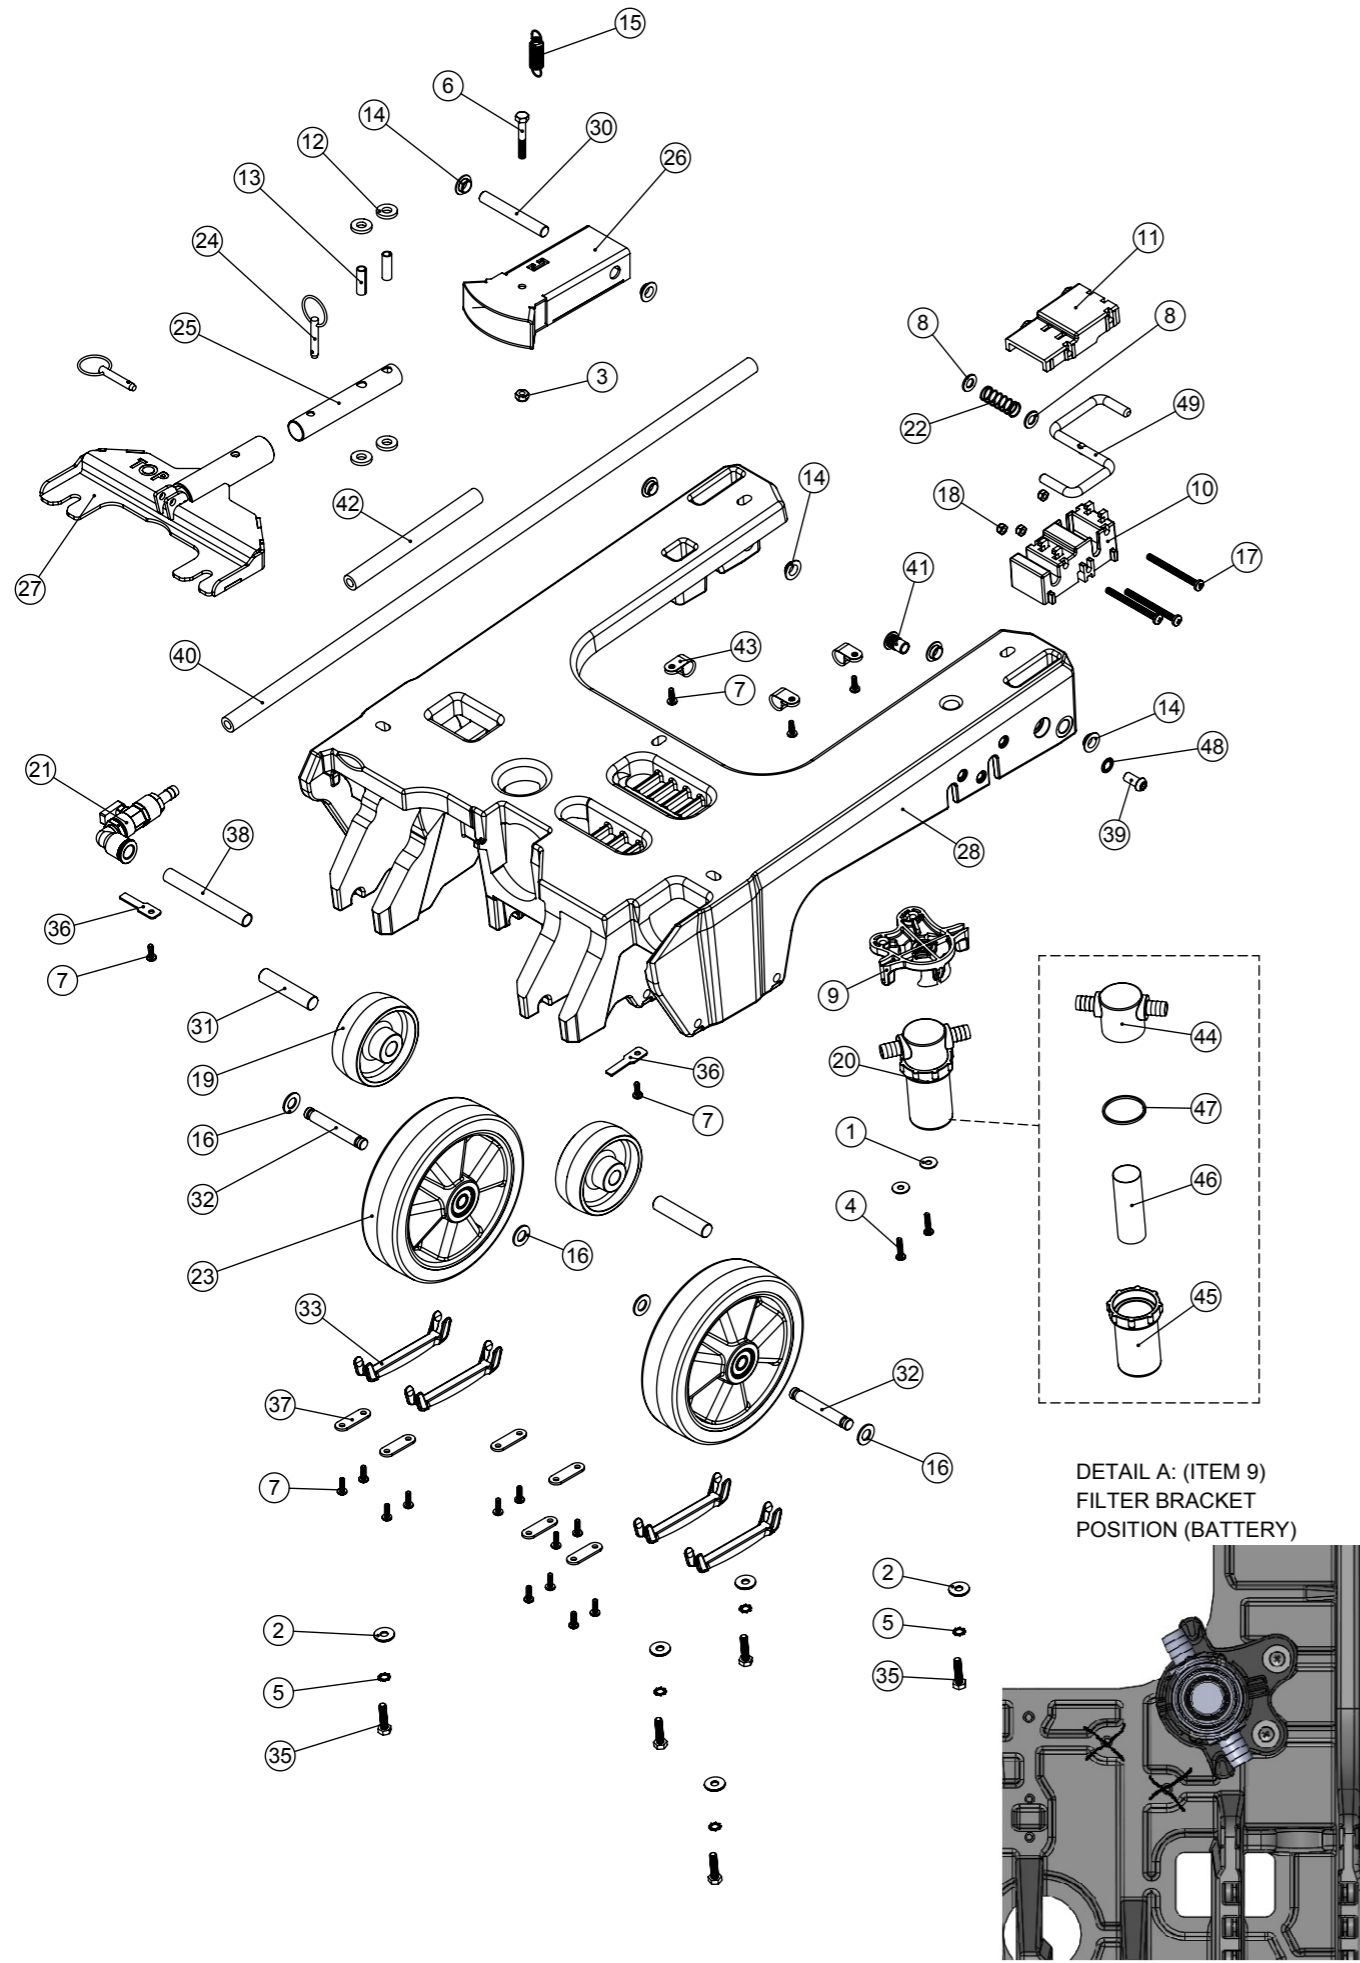

Numatic International Spare Parts

Model No: TGB 3045 (& HGB) CHASSIS ASSEMBLY EXPLODED VIEW

NB: FOR WIRING SEE DRAWING: DRW-22779

Internal Code: 903635
 DRAWING: DRW-22933 ISS:A10
 MS5 05/01/2017

Numatic International Spare Parts