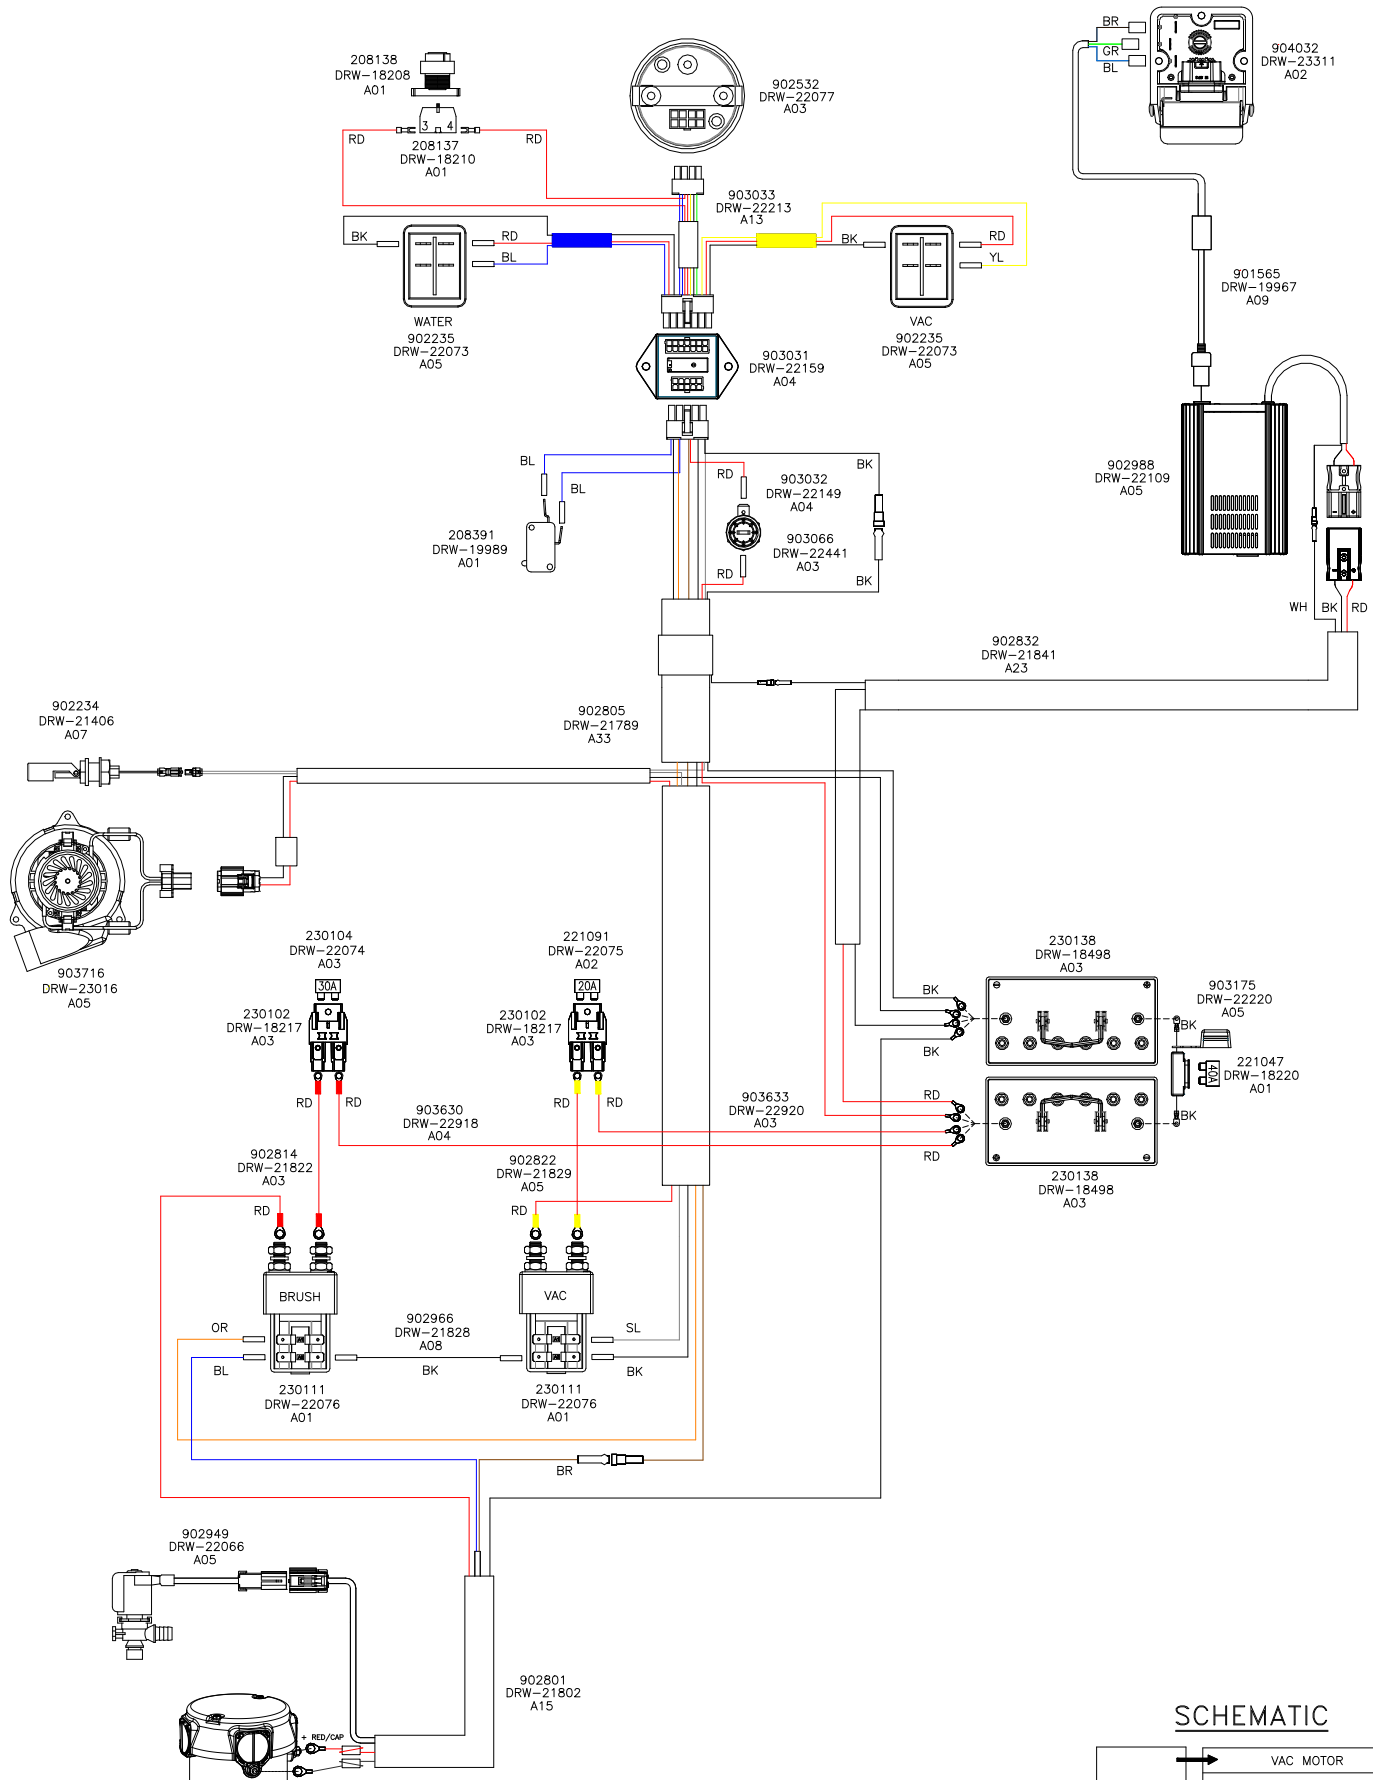

WIRING DIAGRAM

COMP. No
903522

DRG. No
DRW-21948

WIRING DIAGRAM.TWINTEC.1S.3WCR.230.50.NT.PLG

ISSUE	REVISION	DRAWN	APPD.	DATE
A13	NEW DRAWING PROJ-0318	AM	MB	07/10/16

KEY: WIRE COLOURS

BK	- BLACK
BL	- BLUE
BR	- BROWN
GR	- GREEN
CY	- GREEN/YELLOW
OR	- ORANGE
RD	- RED
SL	- SLATE
WH	- WHITE
YL	- YELLOW
P	- PURPLE