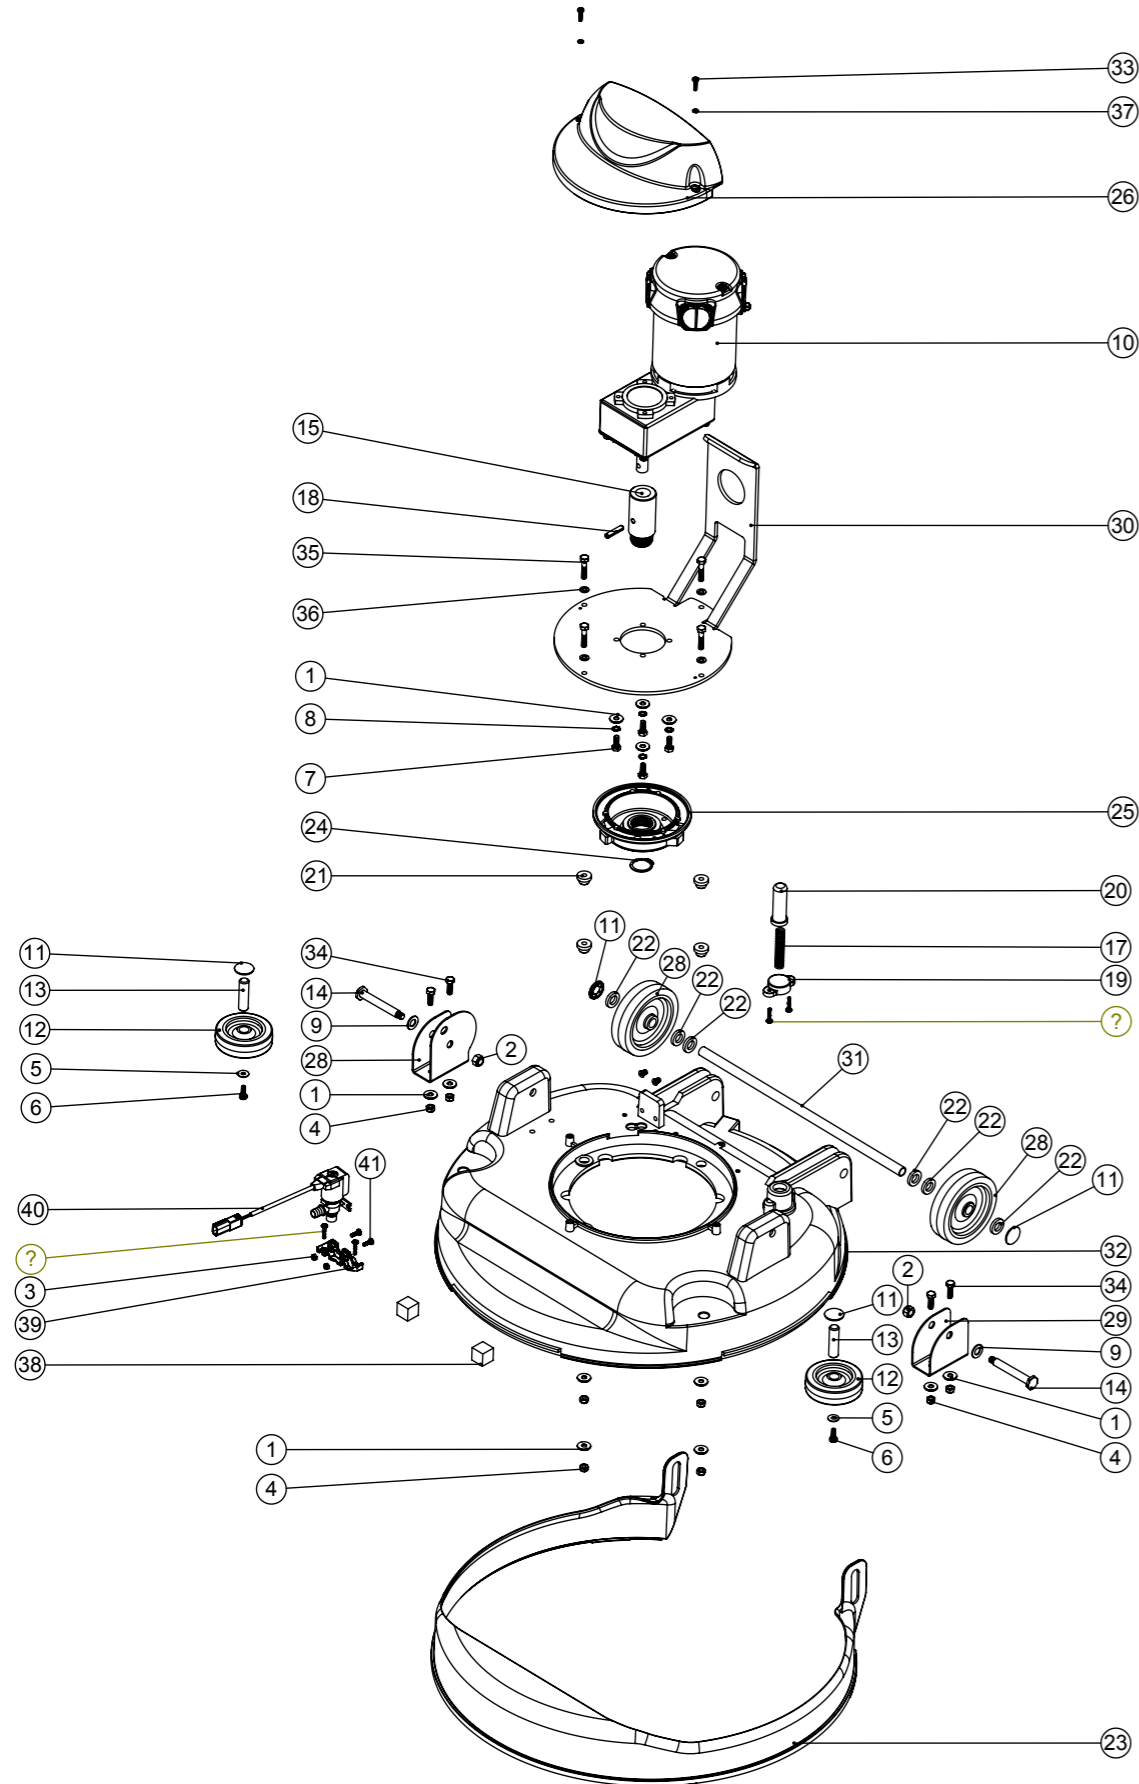

Numatic International Spare Parts

Model No: TGB4055 EXPLODED VIEW: BRUSH DECK

Internal Code: -
 DRAWING: DRW-23008 ISS:A03
 PRO 02/02/2017

NB: FOR WIRING SEE DRAWINGS:
 230V : DRW-22704
 120V : DRW-23196