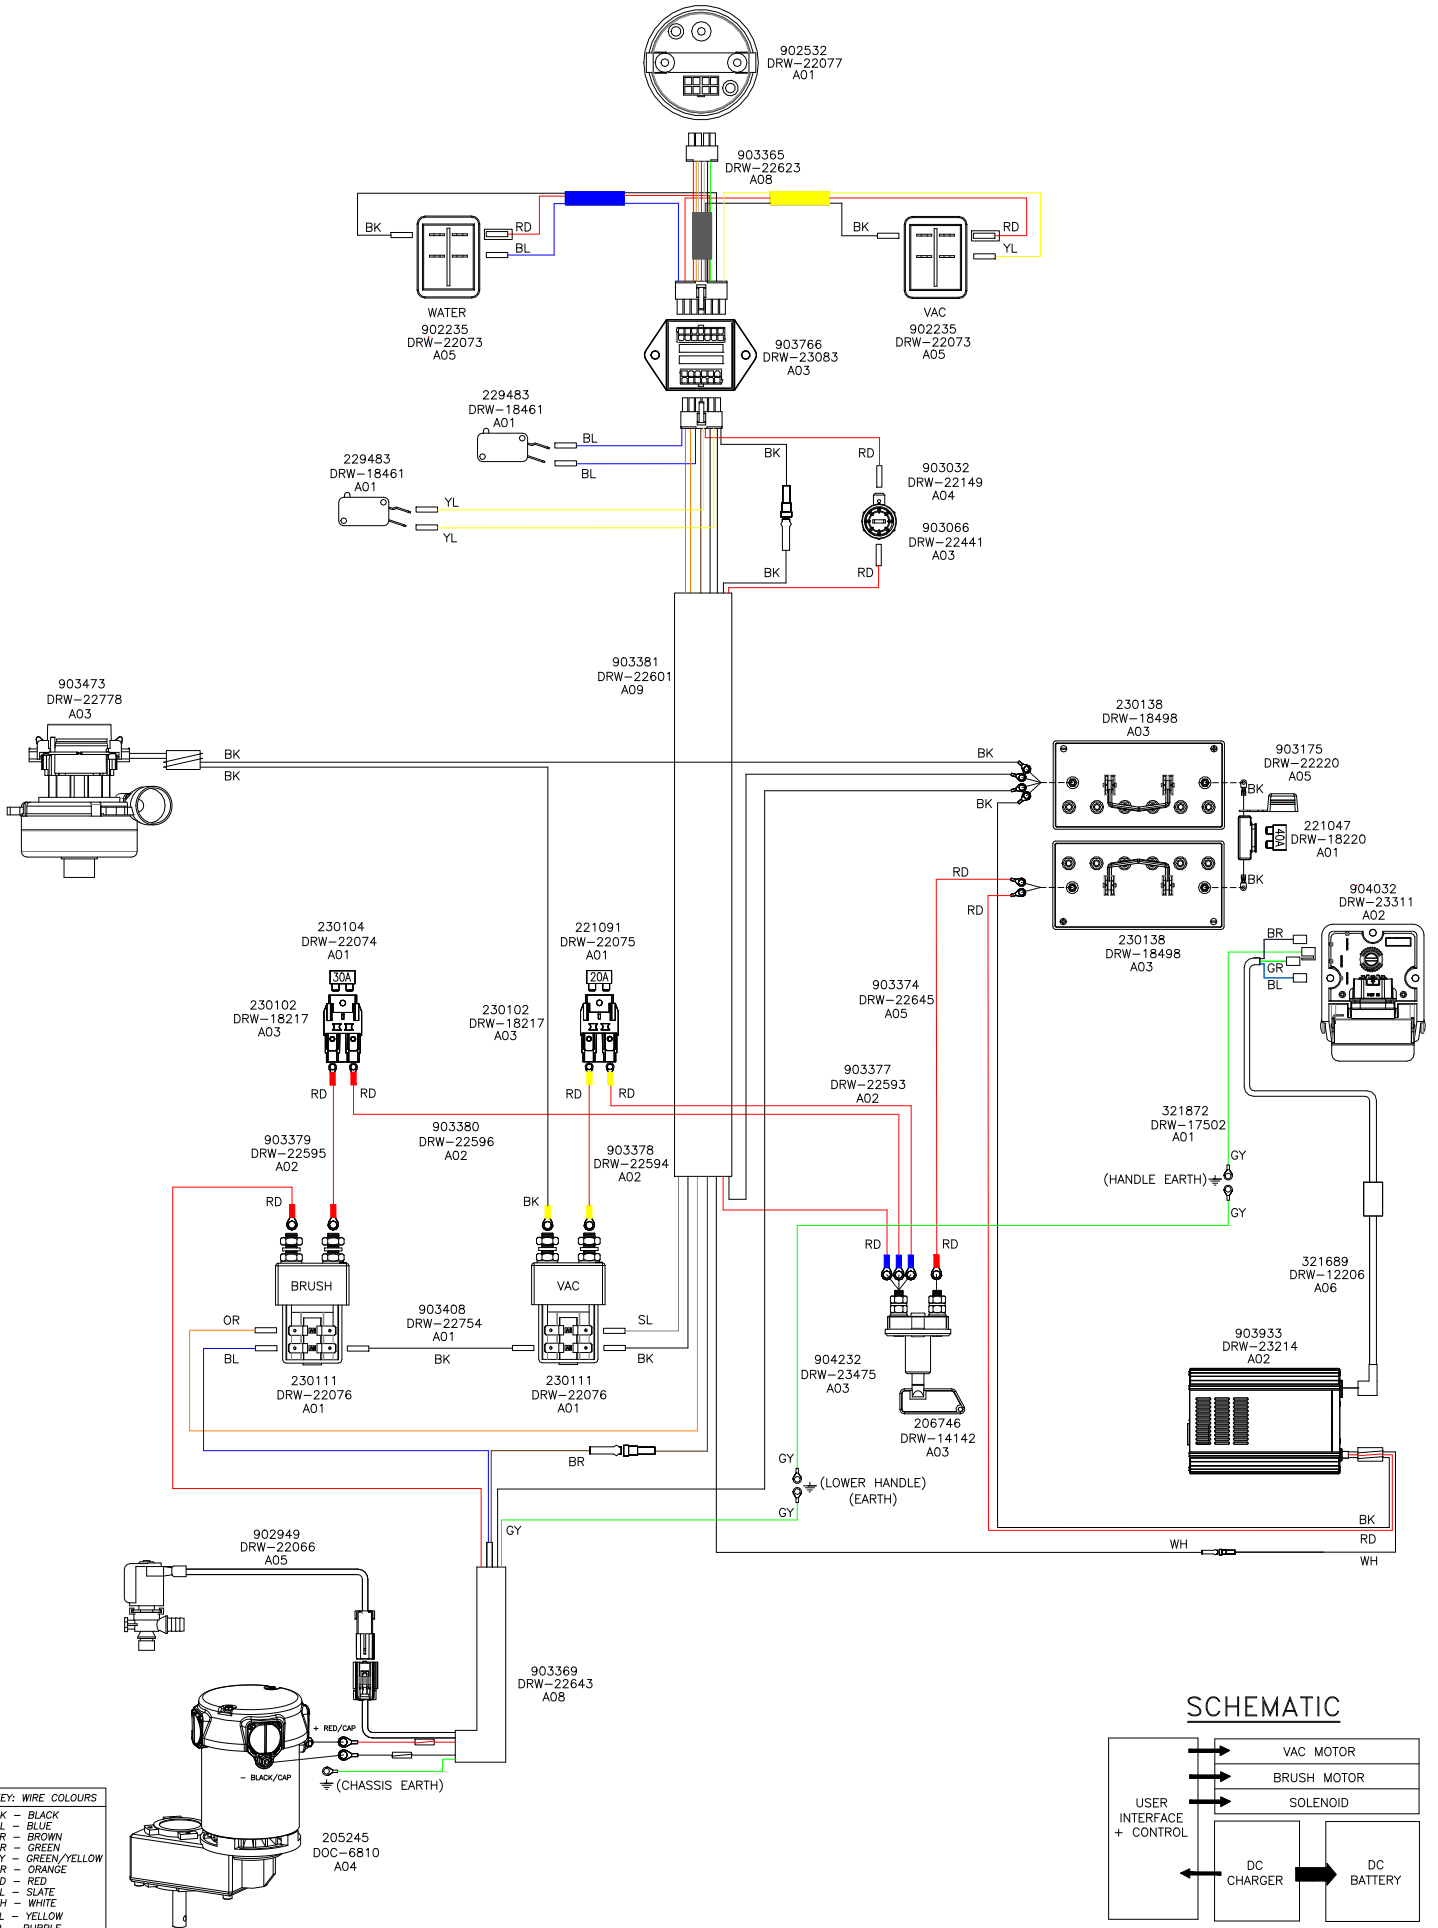

WIRING DIAGRAM

COMP. No
903478

DRG. No
DRW-22704

WIRING DIAGRAM.TWINTEC.1S.3WCR.230.50.NT.PLG

ISSUE	REVISION	DRAWN	APPD.	DATE
A12	LOWER HANDLE EARTH WIRE ADDED REF PROJ-0350 + EMI FILTER ADDED	AM	MB	23/11/16

KEY: WIRE COLOURS

BK	- BLACK
BL	- BLUE
BR	- BROWN
GR	- GREEN
GY	- GREEN/YELLOW
OR	- ORANGE
RD	- RED
SL	- SLATE
WH	- WHITE
YL	- YELLOW
P	- PURPLE

SCHEMATIC