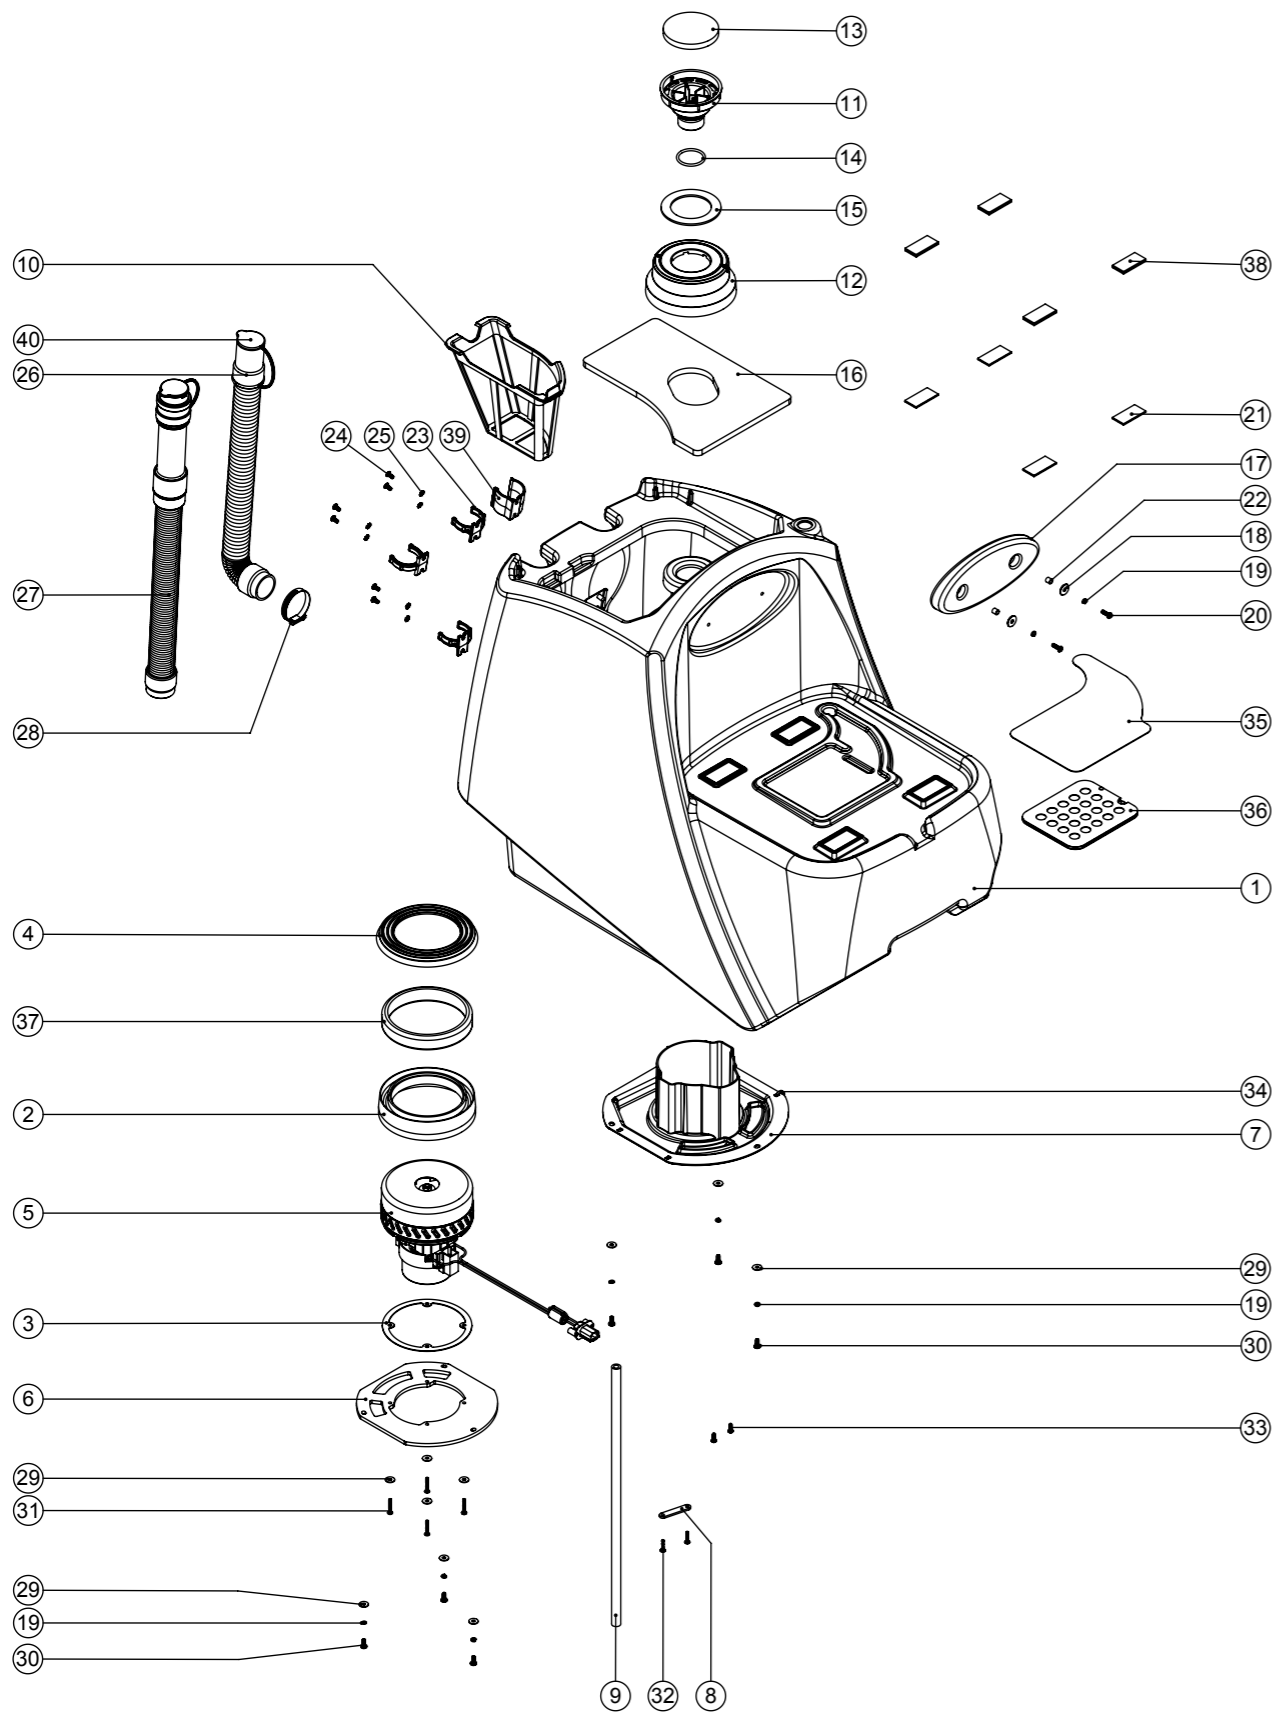

Numatic International Spare Parts

Model No: MINI RIDE ON TOP TANK ASSEMBLY EXP

Internal Code: 599464, 903724
DRAWING: DRW-15376 ISS:A07
MS5 11/10/16

NB: FOR WIRING SEE DRAWING: N/A

Numatic International Spare Parts

Model No: MINI RIDE ON TOP TANK ASSEMBLY EXP

ITEM:	PART No:	DESCRIPTION	COMMENTS:	QTY.
1	237611	MINI RIDE ON TOP TANK BLUE	CRO8055 ONLY	1
	903722	MINI RIDE ON TOP TANK GRAPHITE	CRO8055G & CRO8072 ONLY	1
2	202069	BOTTOM MOTOR GASKET		1
3	202139	MOTOR GASKET		1
4	202077	BOTTOM MOTOR GASKET		1
5	323258	VAC MOTOR 24V WITH PLUG AND FERRITE		1
6	392374	MOTOR MOUNT PLATE		1
7	237620	EXHAUST DIVERTER MOULDING		1
8	392496	WIRE RETAINER		1
9	391528	EXHAUST DIVERTER DRAIN HOSE 500MM LG		1
10	207000	GRIT FILTER BASKET		1
	903542	GRIT FILTER BASKET (RED)	CRO8055G & CRO8072 ONLY	1
11	237618	AIR FILTER MOULDING		1
12	237619	VAC SHUT OFF MOULDING		1
13	208861	AIR FILTER		1
14	208860	O RING 39MM ID X 3.5MM DIA.		1
15	208858	LOWER SEALING RING		1
16	208980	CRO FOAM PAD		1
17	208864	BACK PAD MOULDING		1
18	291118	M5 STAINLESS STEEL WASHER 19MM OD		2
19	219861	M5 SINGLE COIL STAINLESS STEEL WASHER		8
20	219785	M5 X 16MM LONG BUTTON HEAD STAINLESS STEEL SCREW		2
21	208865	VELCRO LOOP 50 X 25 SELF ADHESIVE BACKED		4
22	208475	8MM SPACER		2
23	237754	35-38MM HOSE CLIP	ONLY 2X USED ON CRO8055G & CRO8072	3
24	291004	M5 X 10MM LONG STAINLESS STEEL BUTTON HEAD SCREW		6
25	291020	M5 STAINLESS STEEL EXTERNAL SHAKEPROOF LOCK WASHER		6
26	280017	35MM X 380MM LONG 3:1 STRETCH HOSE C/W CAP & STRAP (SHORT CUFF)	CRO8055 ONLY	1
27	902468	35MM X 180MM STRETCH HOSE (3:1) C/W ADJUSTABLE CUFF + CAP	CRO8055G & CRO8072 ONLY	1
28	219919	32MM-50MM STAINLESS STEEL HOSE CLIP		1
29	219644	M5 FORM G STAINLESS STEEL WASHER		10
30	219740	M5 X 12MM LONG STAINLESS STEEL POZI PAN SCREW		6
31	219369	No8 X 1 INCH LONG POZI PAN STAINLESS STEEL PLASTITE SCREW		4
32	219568	NO8.3/4 INCH LG.POZI-PAN.SCREW.STAINLESS STEEL.PLASTITE		2
33	219569	NO8.1/2 INCH. LG.POZI-PAN.SCREW.STAINLESS STEEL.PLASTITE		2
34	220007	BLACK CABLE TIE		2
35	208983	SEAT SWITCH FLEXIBLE MEMBRANE		1
36	323290	PRESSURE PAD		1
37	208981	MOTOR SPACER		1
38	280003	50MM X 25MM BACK TO BACK (HOOK & LOOP)		4
39	237382	ACETAL HOSE CLIP MOULDING	CRO8055G & CRO8072 ONLY	1
40	900903	HOSE CLOSURE REPLACEMENT KIT (35MM-38MM STRETCH HOSE)	SPARE ITEM	1