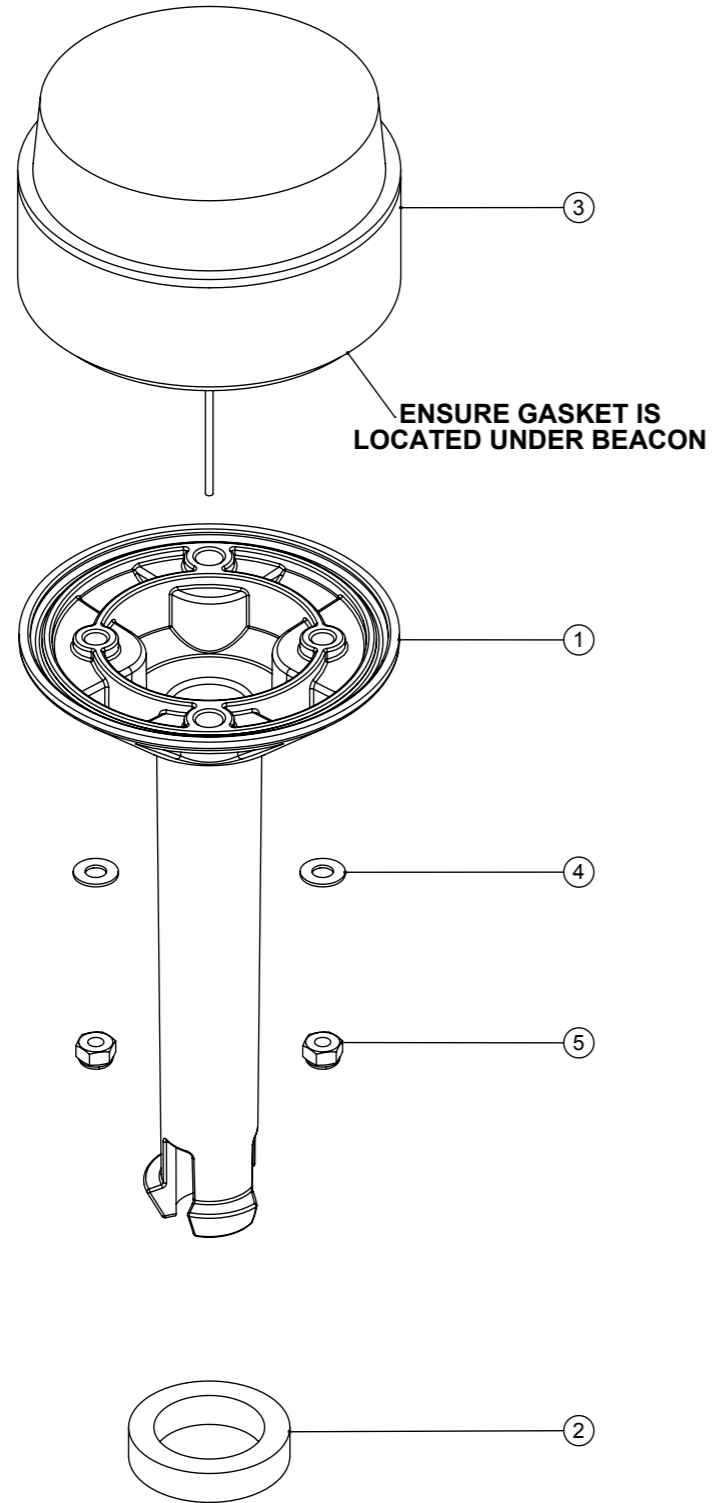

Numatic International Spare Parts

Model No: BEACON MOUNT ASSY

Internal Code: N/A
DRAWING: DRW-17381 ISS:A03
PRO 15/05/2015

NB: FOR WIRING SEE DRAWING: N/A

Numatic International Spare Parts

Model No: BEACON MOUNT ASSY

ITEM:	PART No:	DESCRIPTION	COMMENTS:	QTY.
1	237681	BEACON MOUNT		1
2	208984	32MM O/D X 22MM I/D X 7MM SELF ADHESIVE GASKET		1
3	208867	FLASHING XENON BEACON X80 SERIES		1
4	219688	M4 FORM A STAINLESS STEEL WASHER		2
5	219687	M4 STAINLESS STEEL NYLON INSERT NUT		2